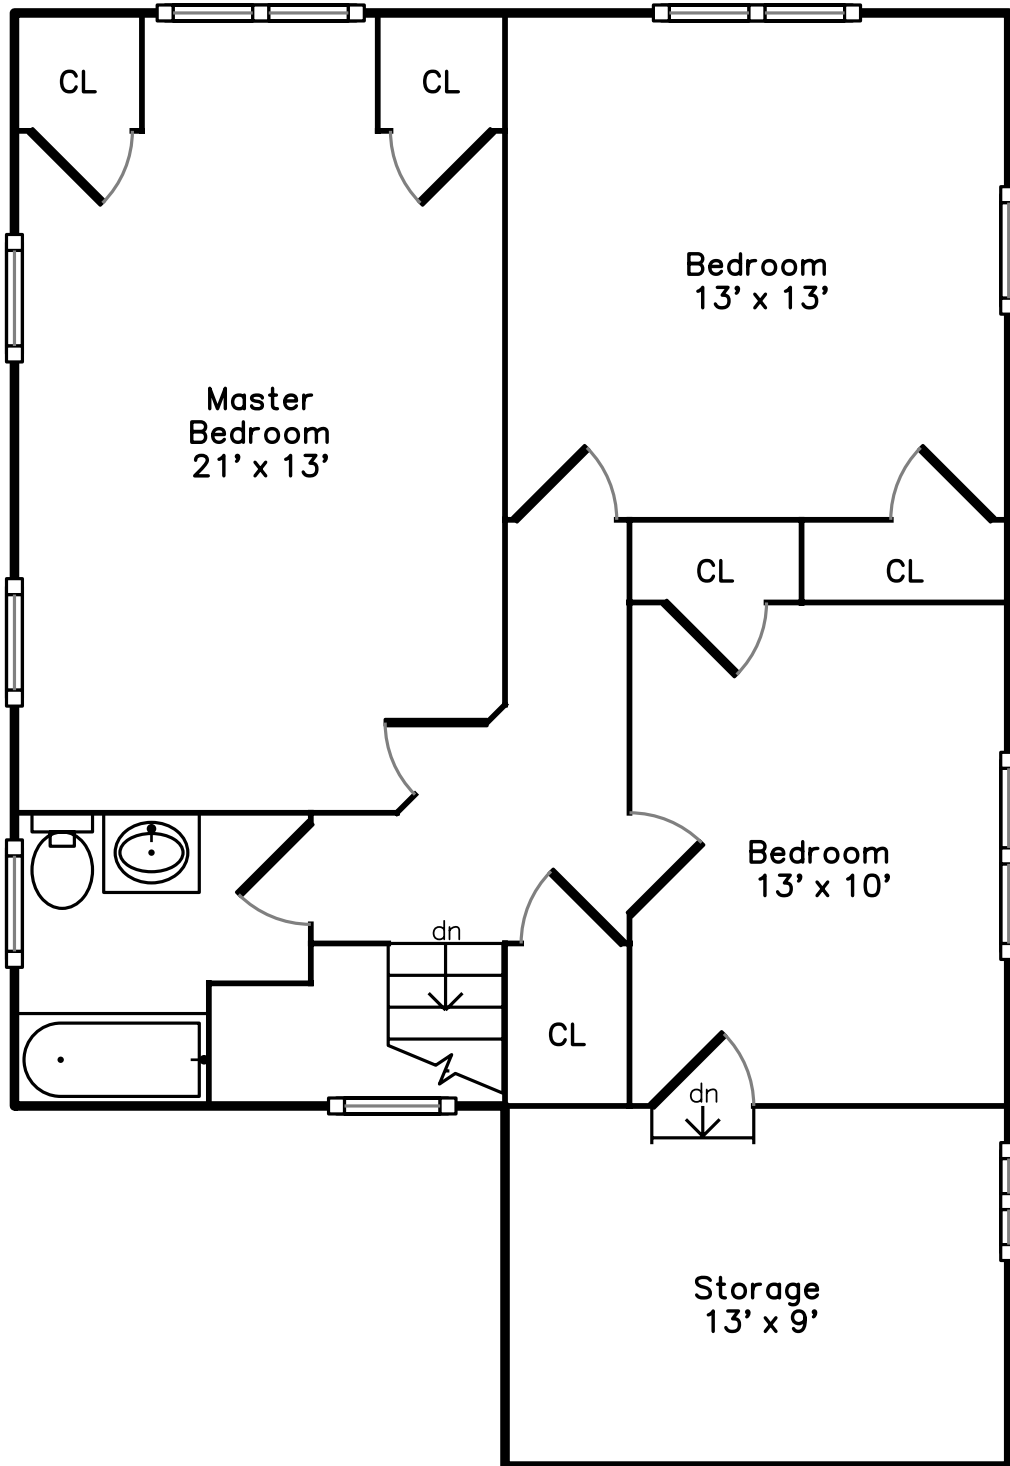

Upper

Main

236 Harvard Circle
Newton, MA 02460

PicturePlan(tm) by Vis-Home(C) 2016
Measurements may not be 100% accurate.
Floor plans are provided for convenience only.
Room sizes are not used to calculate area.

Upper

Main

Outside

Foyer

Living Room

Living Room

Dining Room

Dining Room

Kitchen

Kitchen

Kitchen

Kitchen

Powder Room

Bedroom

Bedroom

Master Bedroom

Master Bedroom

Bathroom