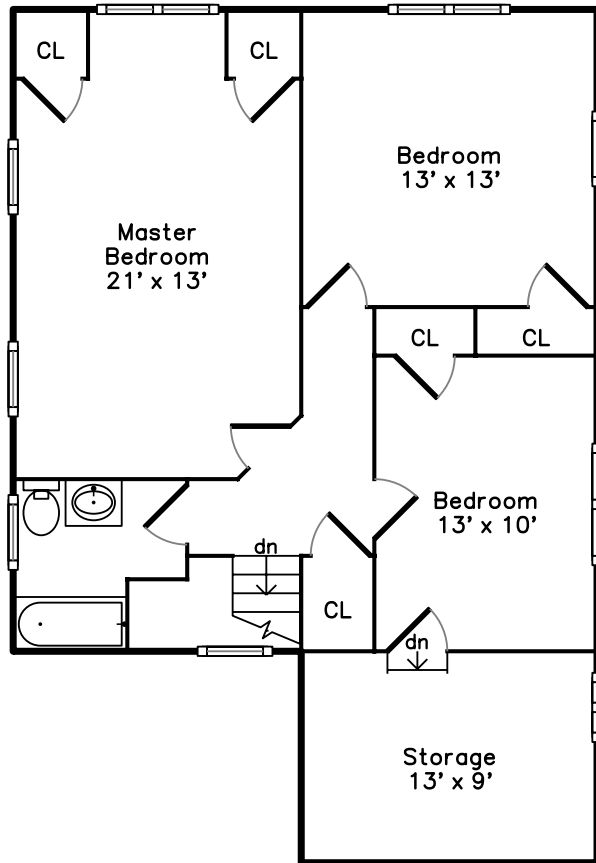

Upper

Main

236 Harvard Circle
Newton, MA 02460

PicturePlan(tm) by Vis-Home(C) 2016
Measurements may not be 100% accurate.
Floor plans are provided for convenience only.
Room sizes are not used to calculate area.

Upper

Main

Outside

Foyer

Living Room

Living Room

Dining Room

Dining Room

Kitchen

Kitchen

Kitchen

Kitchen

Powder Room

Bedroom

Bedroom

Master Bedroom

Master Bedroom

Bathroom