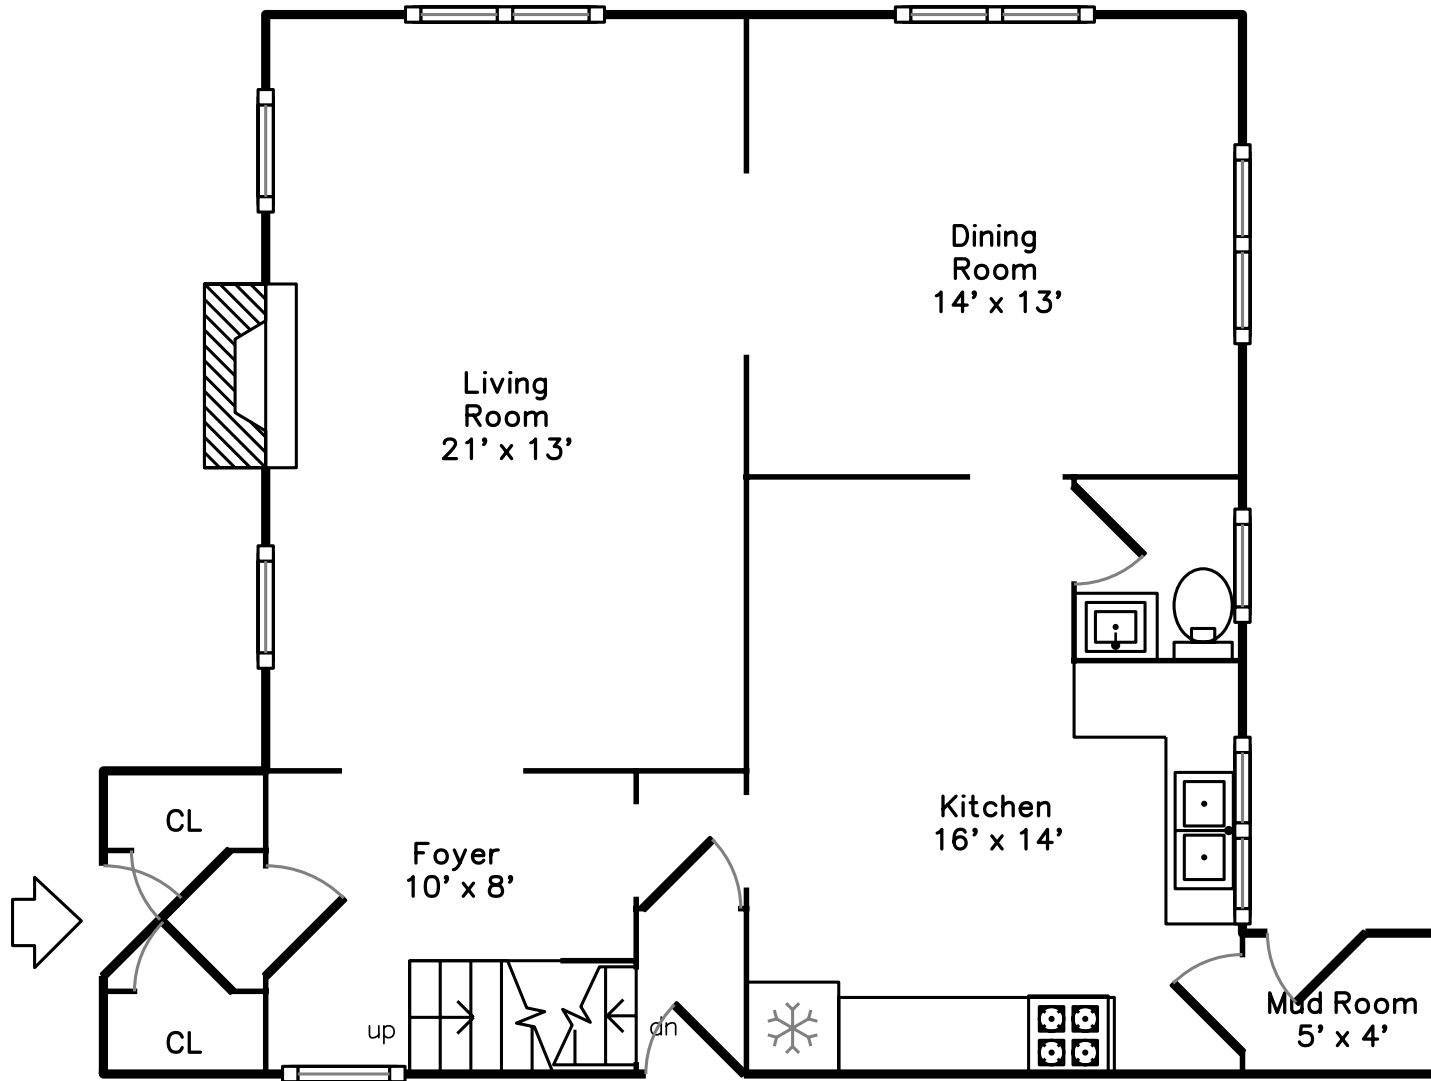

Upper

Main

236 Harvard Circle
Newton, MA 02460

PicturePlan(tm) by Vis-Home(C) 2016
Measurements may not be 100% accurate.
Floor plans are provided for convenience only.
Room sizes are not used to calculate area.

Upper

Main

Outside

Foyer

Living Room

Living Room

Dining Room

Dining Room

Kitchen

Kitchen

Kitchen

Kitchen

Powder Room

Bedroom

Bedroom

Master Bedroom

Master Bedroom

Bathroom