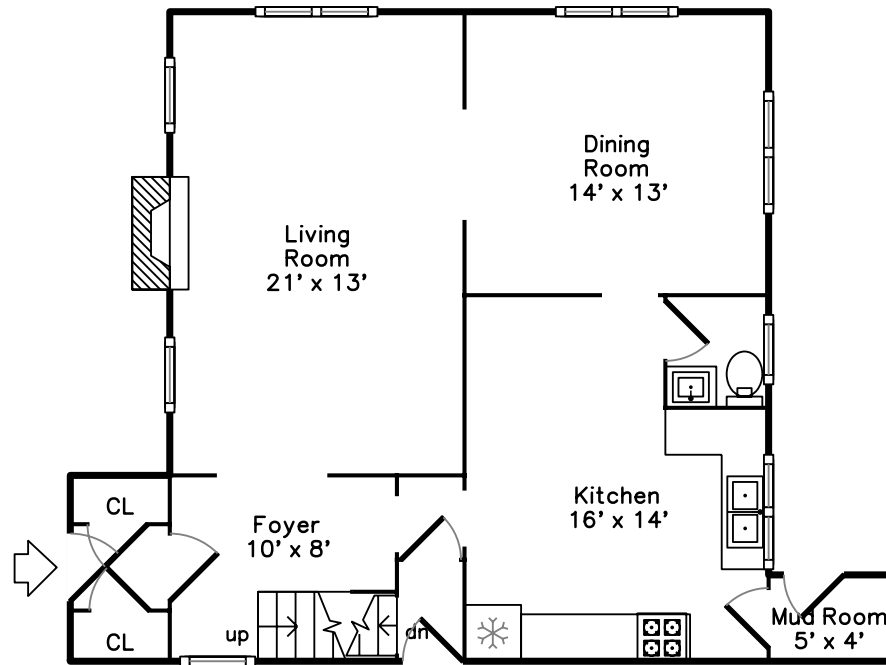

Upper

Main

236 Harvard Circle
Newton, MA 02460

PicturePlan(tm) by Vis-Home(C) 2016
Measurements may not be 100% accurate.
Floor plans are provided for convenience only.
Room sizes are not used to calculate area.

Upper

Main

Outside

Foyer

Living Room

Living Room

Dining Room

Dining Room

Kitchen

Kitchen

Kitchen

Kitchen

Powder Room

Bedroom

Bedroom

Master Bedroom

Master Bedroom

Bathroom