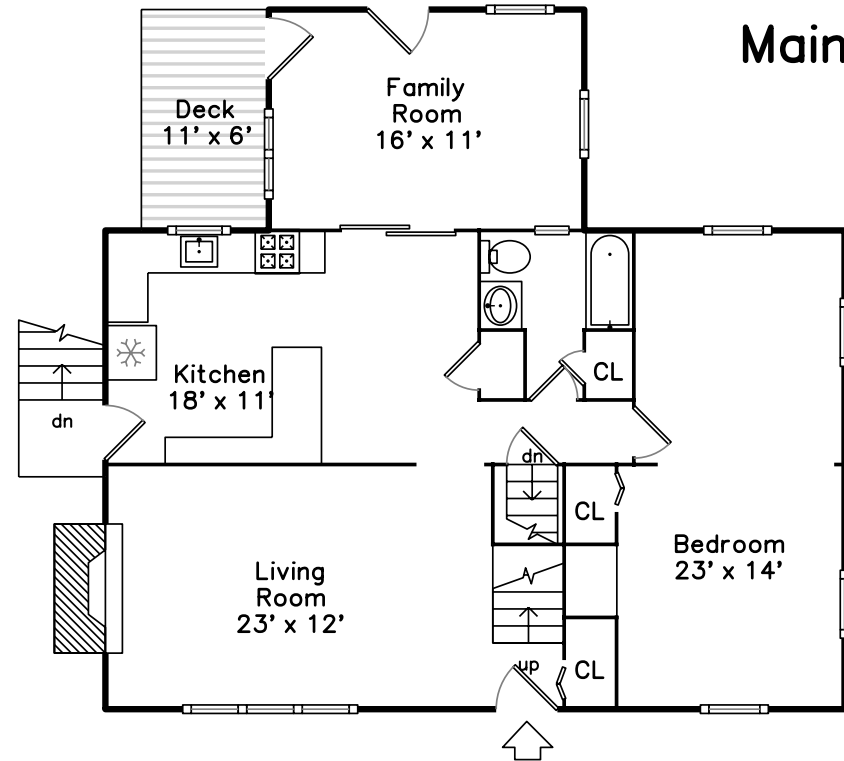

Upper

12 Mohegan Trail
Natick, MA 01760

Main