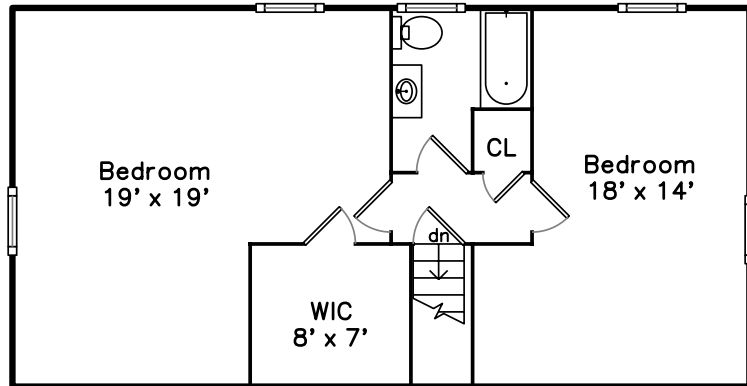

Upper

12 Mohegan Trail
Natick, MA 01760

Main