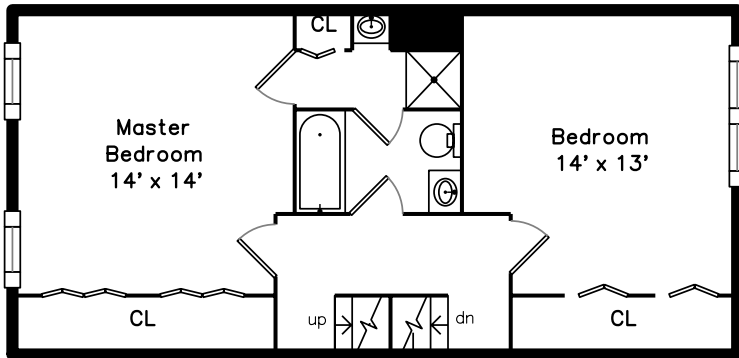

Top

Main

224 Park Street #C1
Stoneham, MA 02180

PicturePlan by vis-home

Measurements may not be 100% accurate.
Floor plans are provided for convenience only.
Room sizes are not used to calculate area.

Upper

Basement

Top

Upper

Main

Basement

Outside

Foyer

Living Room

Living Room

Living Room

Living Room

Dining Room

Dining Room

Dining Room

Kitchen

Kitchen

Family Room

Family Room