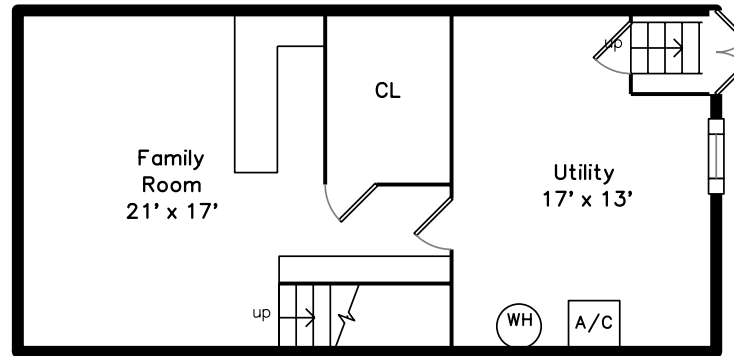

Top

Main

224 Park Street #C1
Stoneham, MA 02180

PicturePlan by vis-home

Measurements may not be 100% accurate.
Floor plans are provided for convenience only.
Room sizes are not used to calculate area.

Upper

Basement

Top

Upper

Main

Basement

Outside

Foyer

Living Room

Living Room

Living Room

Living Room

Dining Room

Dining Room

Dining Room

Kitchen

Kitchen

Family Room

Family Room