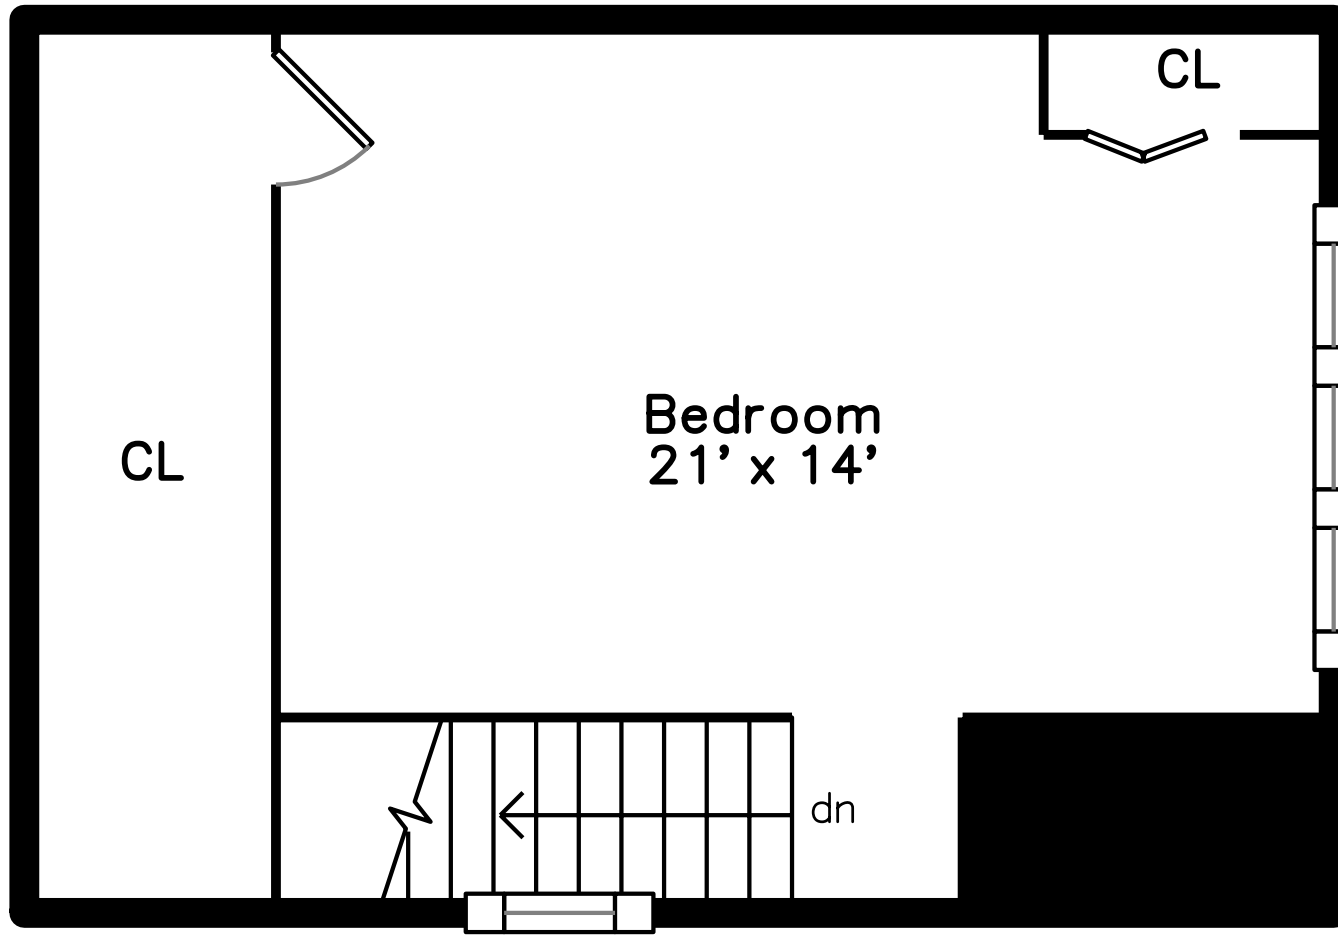

Top

Main

224 Park Street #C1
Stoneham, MA 02180

PicturePlan by vis-home

Measurements may not be 100% accurate.
Floor plans are provided for convenience only.
Room sizes are not used to calculate area.

Upper

Basement

Top

Upper

Main

Basement

Outside

Foyer

Living Room

Living Room

Living Room

Living Room

Dining Room

Dining Room

Dining Room

Kitchen

Kitchen

Family Room

Family Room