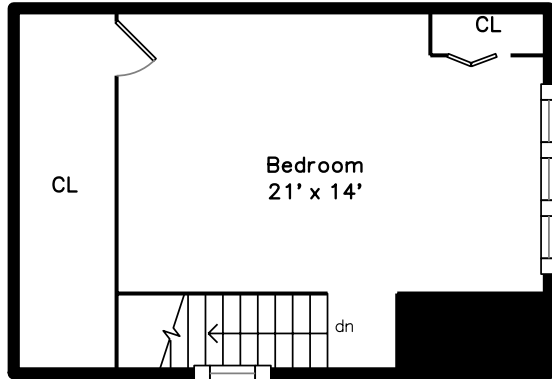

Top

Main

224 Park Street #C1
Stoneham, MA 02180

PicturePlan by vis-home

Measurements may not be 100% accurate.
Floor plans are provided for convenience only.
Room sizes are not used to calculate area.

Upper

Basement

Top

Upper

Main

Basement

Outside

Foyer

Living Room

Living Room

Living Room

Living Room

Dining Room

Dining Room

Dining Room

Kitchen

Kitchen

Family Room

Family Room