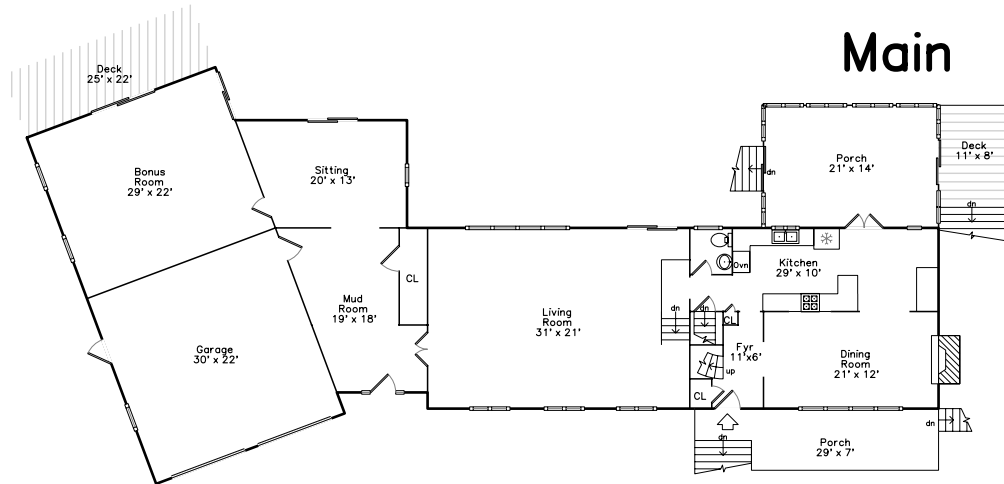

Upper

Main

260 Ridge Street Millis, MA 02054

PicturePlan(tm) by Vis-Home(C) 2016
Measurements may not be 100% accurate.
Floor plans are provided for convenience only.
Room sizes are not used to calculate area.

Porch

Porch

Foyer

Living Room

Living Room

Living Room

Living Room

Dining Room