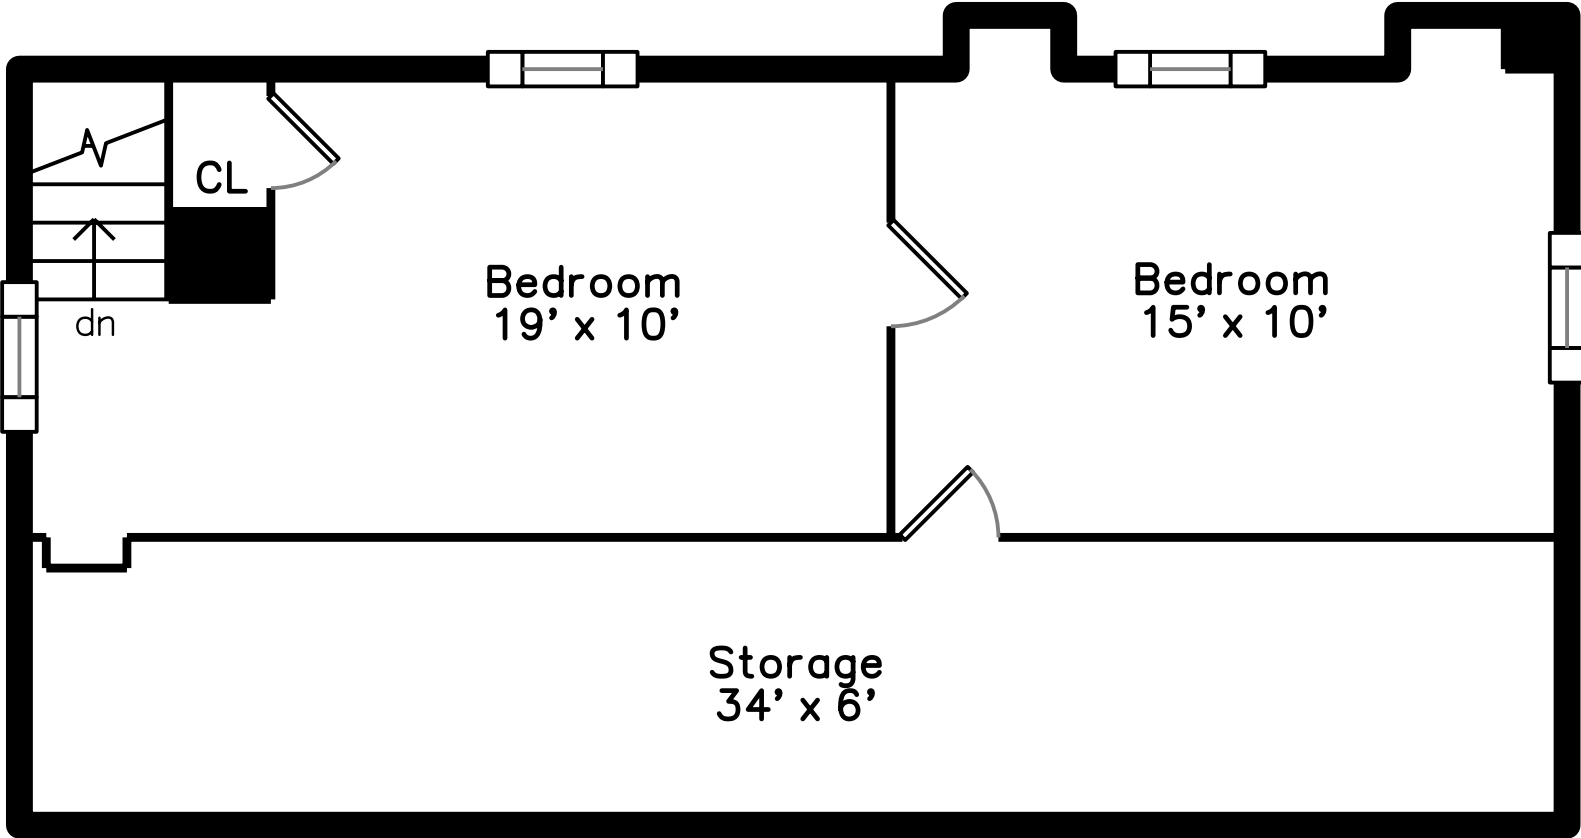

Upper

Main

65 Deforest Street
Hyde Park, MA 02136

PicturePlan by  vis-home

Measurements may not be 100% accurate.

Floor plans are provided for convenience only.

Room sizes are not used to calculate area.

Upper

Main

Outside

Outside

Backyard

Backyard

Living Room

Living Room

Kitchen

Kitchen

Kitchen

Study

Study

Bedroom

Bathroom

Deck

Bedroom

Bedroom

Bedroom

Bedroom

Bathroom