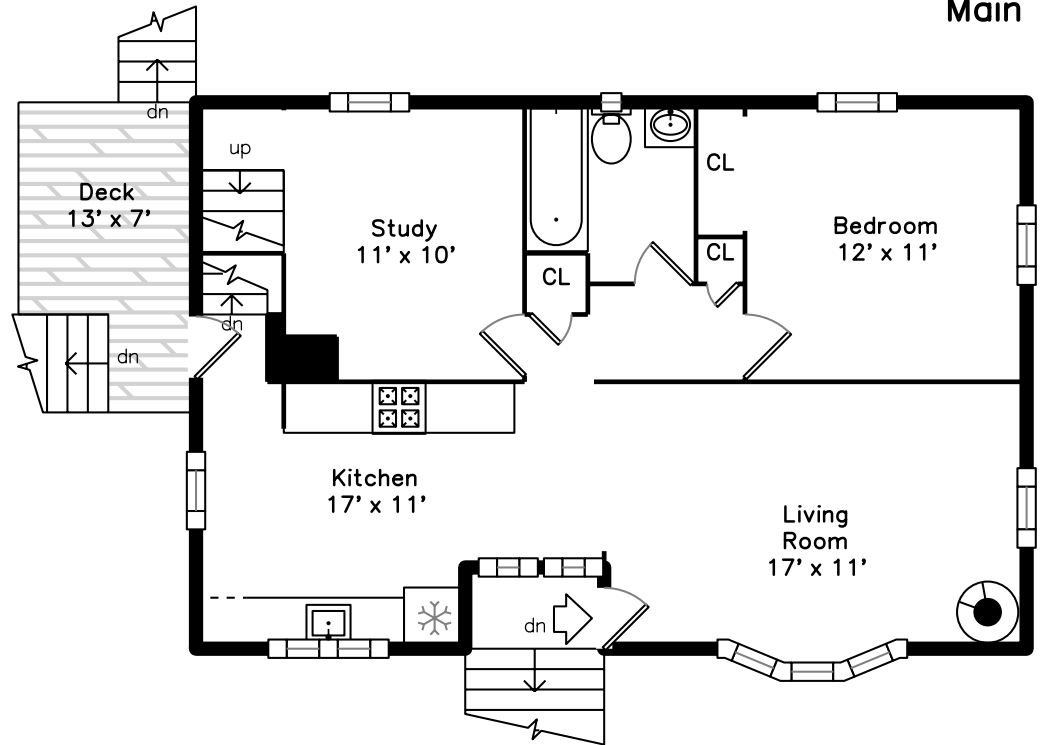

Upper

Main

65 Deforest Street
Hyde Park, MA 02136

PicturePlan by  vis-home

Measurements may not be 100% accurate.

Floor plans are provided for convenience only.

Room sizes are not used to calculate area.

Upper

Main

Outside

Outside

Backyard

Backyard

Living Room

Living Room

Kitchen

Kitchen

Kitchen

Study

Study

Bedroom

Bathroom

Deck

Bedroom

Bedroom

Bedroom

Bedroom

Bathroom