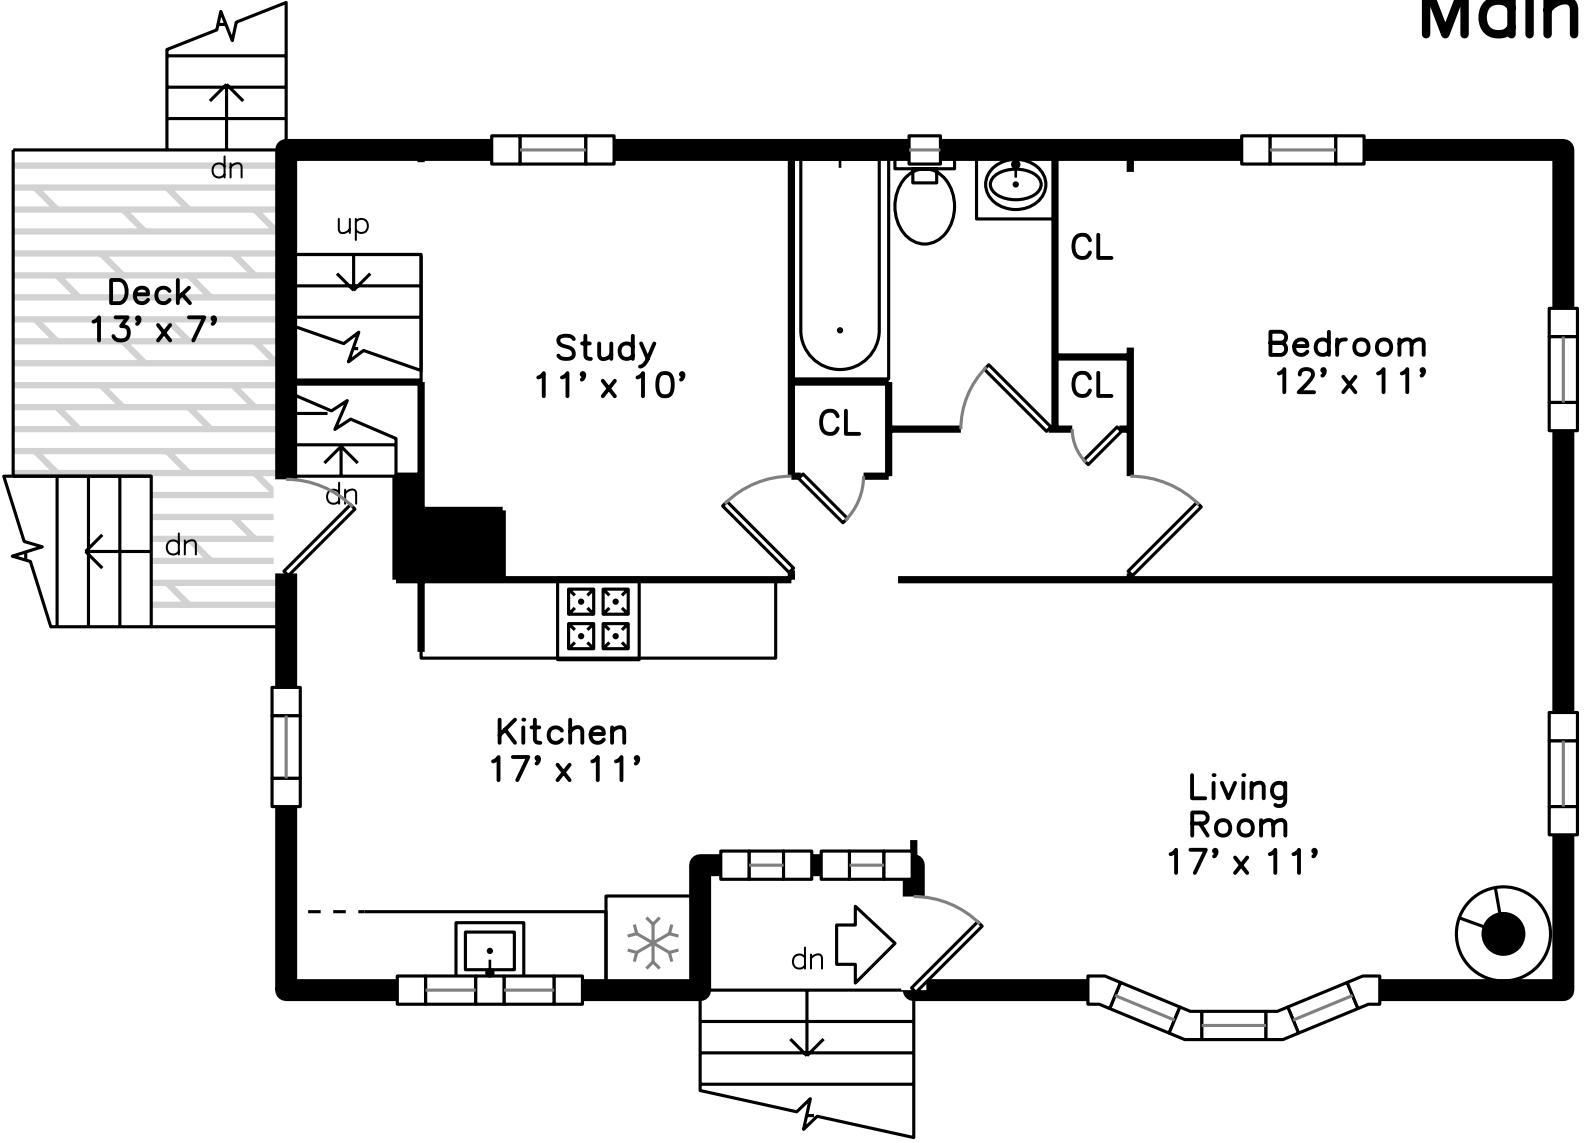

Upper

Main

65 Deforest Street
Hyde Park, MA 02136

PicturePlan by  vis-home

Measurements may not be 100% accurate.

Floor plans are provided for convenience only.

Room sizes are not used to calculate area.

Upper

Main

Outside

Outside

Backyard

Backyard

Living Room

Living Room

Kitchen

Kitchen

Kitchen

Study

Study

Bedroom

Bathroom

Deck

Bedroom

Bedroom

Bedroom

Bedroom

Bathroom