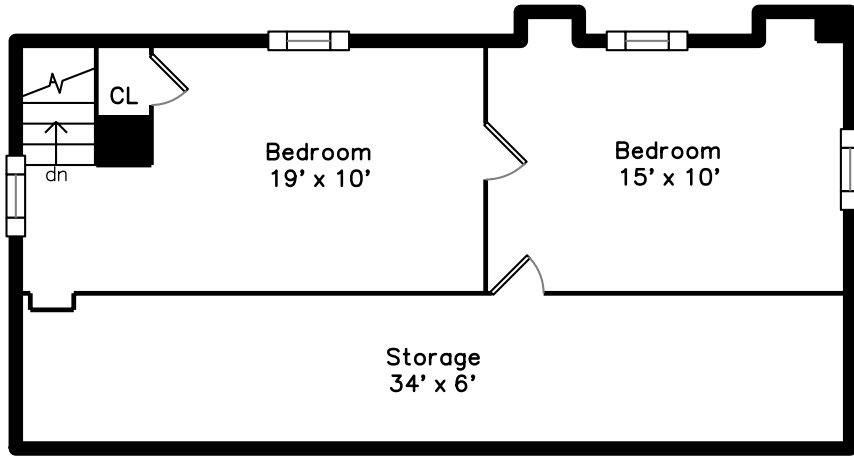

Upper

Main

65 Deforest Street
Hyde Park, MA 02136

PicturePlan by  vis-home

Measurements may not be 100% accurate.

Floor plans are provided for convenience only.

Room sizes are not used to calculate area.

Upper

Main

Outside

Outside

Backyard

Backyard

Living Room

Living Room

Kitchen

Kitchen

Kitchen

Study

Study

Bedroom

Bathroom

Deck

Bedroom

Bedroom

Bedroom

Bedroom

Bathroom