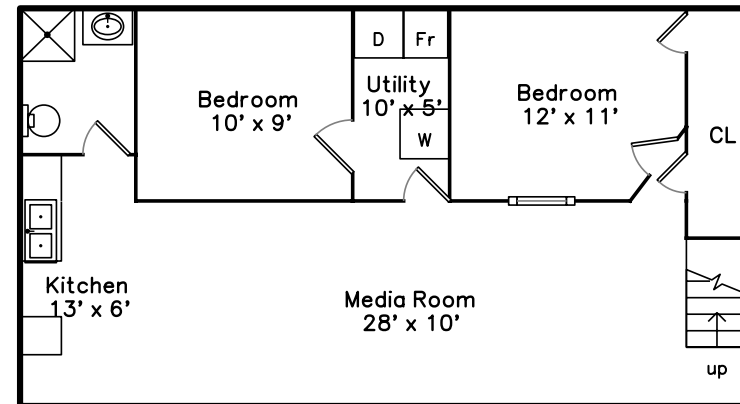

Main

Basement

91 West Street
Newton, MA 02458

PicturePlan(tm) by Vis-Home(C) 2016
Measurements may not be 100% accurate.
Floor plans are provided for convenience only.
Room sizes are not used to calculate area.

Main

Basement

Outside

Outside

Outside

Outside

Living Room

Living Room

Kitchen

Kitchen

Bedroom

Bedroom

Bathroom

Media Room

Media Room

Kitchen

Bedroom

Bathroom