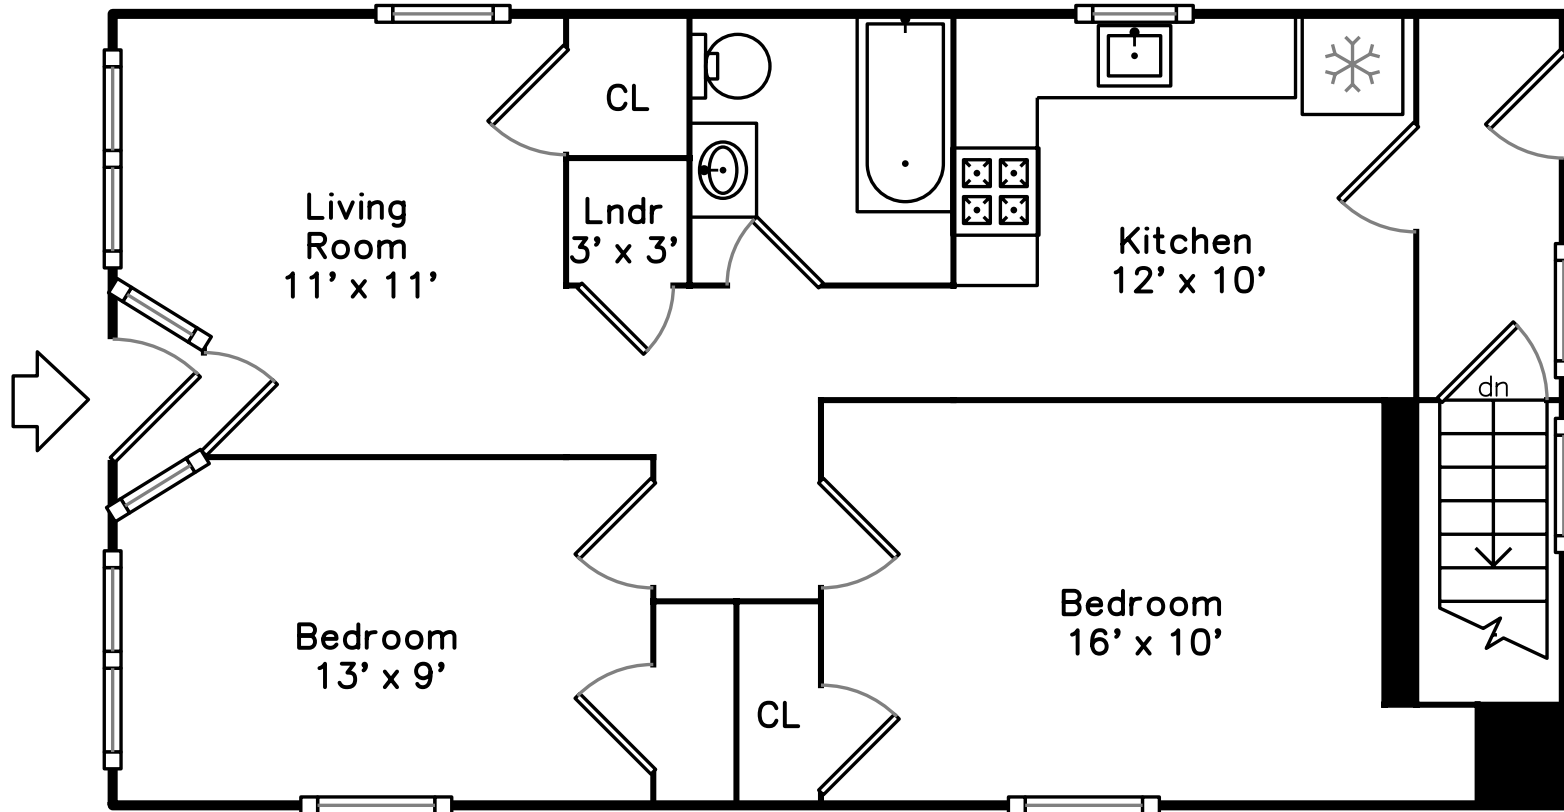

Main

Basement

91 West Street
Newton, MA 02458

PicturePlan(tm) by Vis-Home(C) 2016
Measurements may not be 100% accurate.
Floor plans are provided for convenience only.
Room sizes are not used to calculate area.

Main

Basement

Outside

Outside

Outside

Outside

Living Room

Living Room

Kitchen

Kitchen

Bedroom

Bedroom

Bathroom

Media Room

Media Room

Kitchen

Bedroom

Bathroom