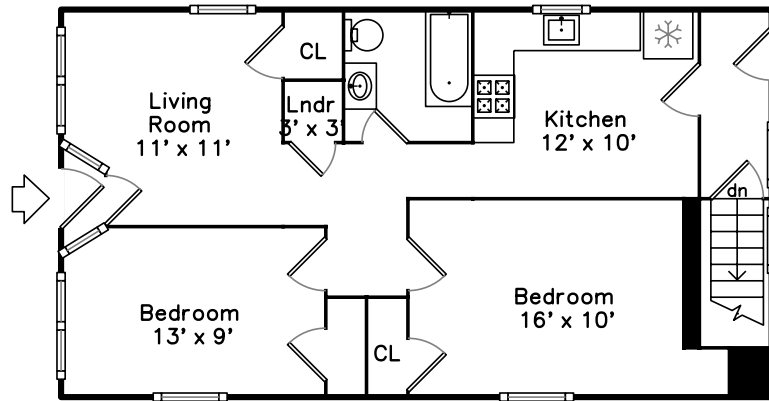

Main

Basement

91 West Street
Newton, MA 02458

PicturePlan(tm) by Vis-Home(C) 2016
Measurements may not be 100% accurate.
Floor plans are provided for convenience only.
Room sizes are not used to calculate area.

Main

Basement

Outside

Outside

Outside

Outside

Living Room

Living Room

Kitchen

Kitchen

Bedroom

Bedroom

Bathroom

Media Room

Media Room

Kitchen

Bedroom

Bathroom