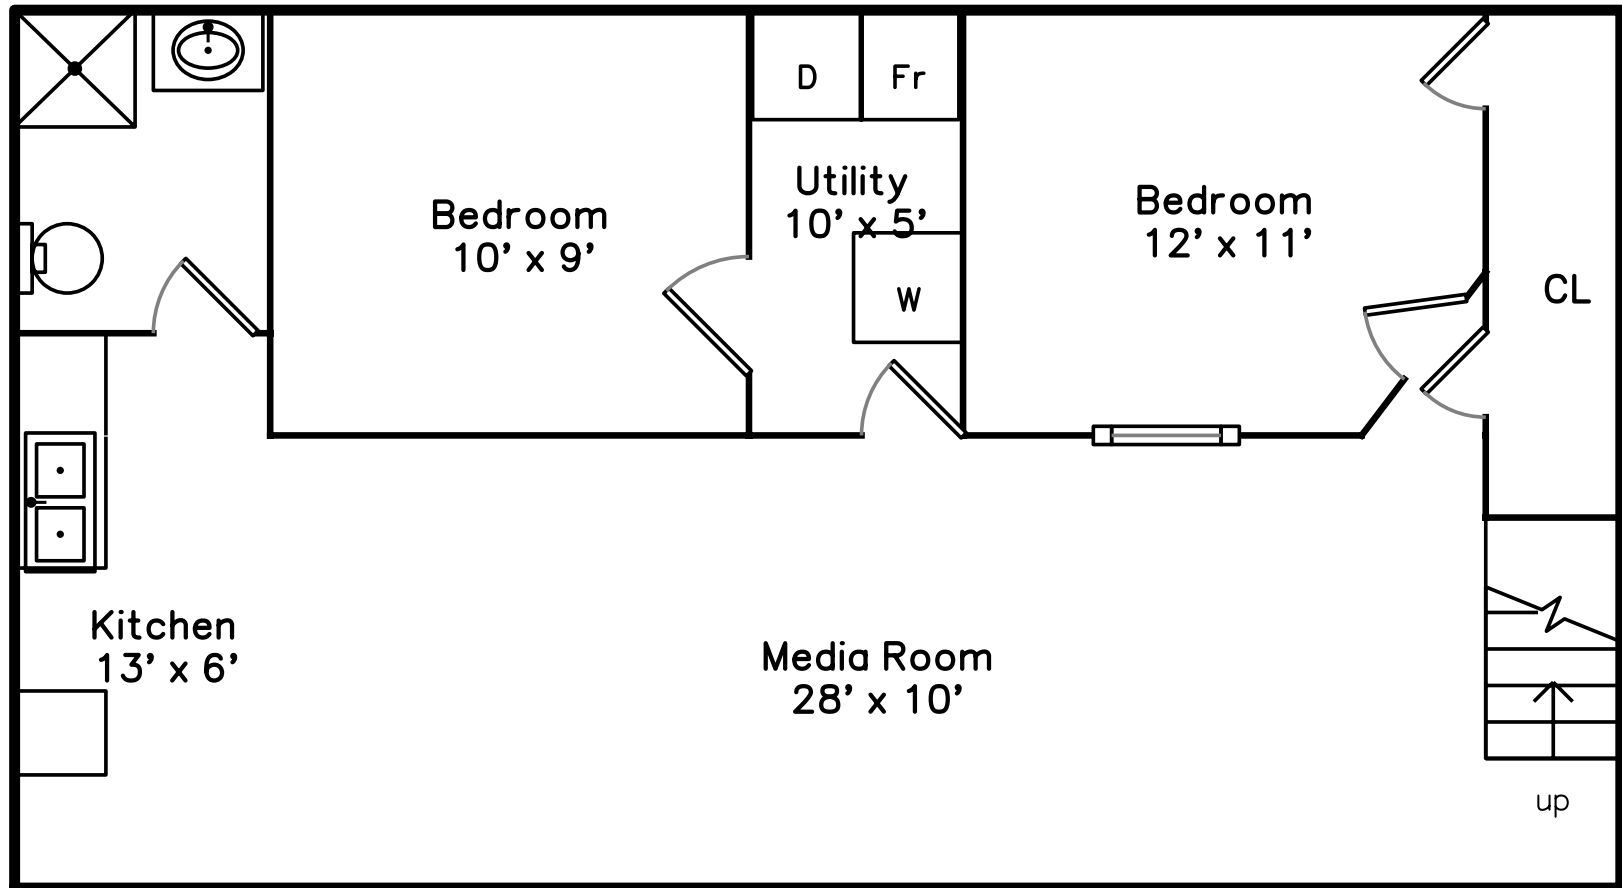

Main

Basement

91 West Street
Newton, MA 02458

PicturePlan(tm) by Vis-Home(C) 2016
Measurements may not be 100% accurate.
Floor plans are provided for convenience only.
Room sizes are not used to calculate area.

Main

Basement

Outside

Outside

Outside

Outside

Living Room

Living Room

Kitchen

Kitchen

Bedroom

Bedroom

Bathroom

Media Room

Media Room

Kitchen

Bedroom

Bathroom