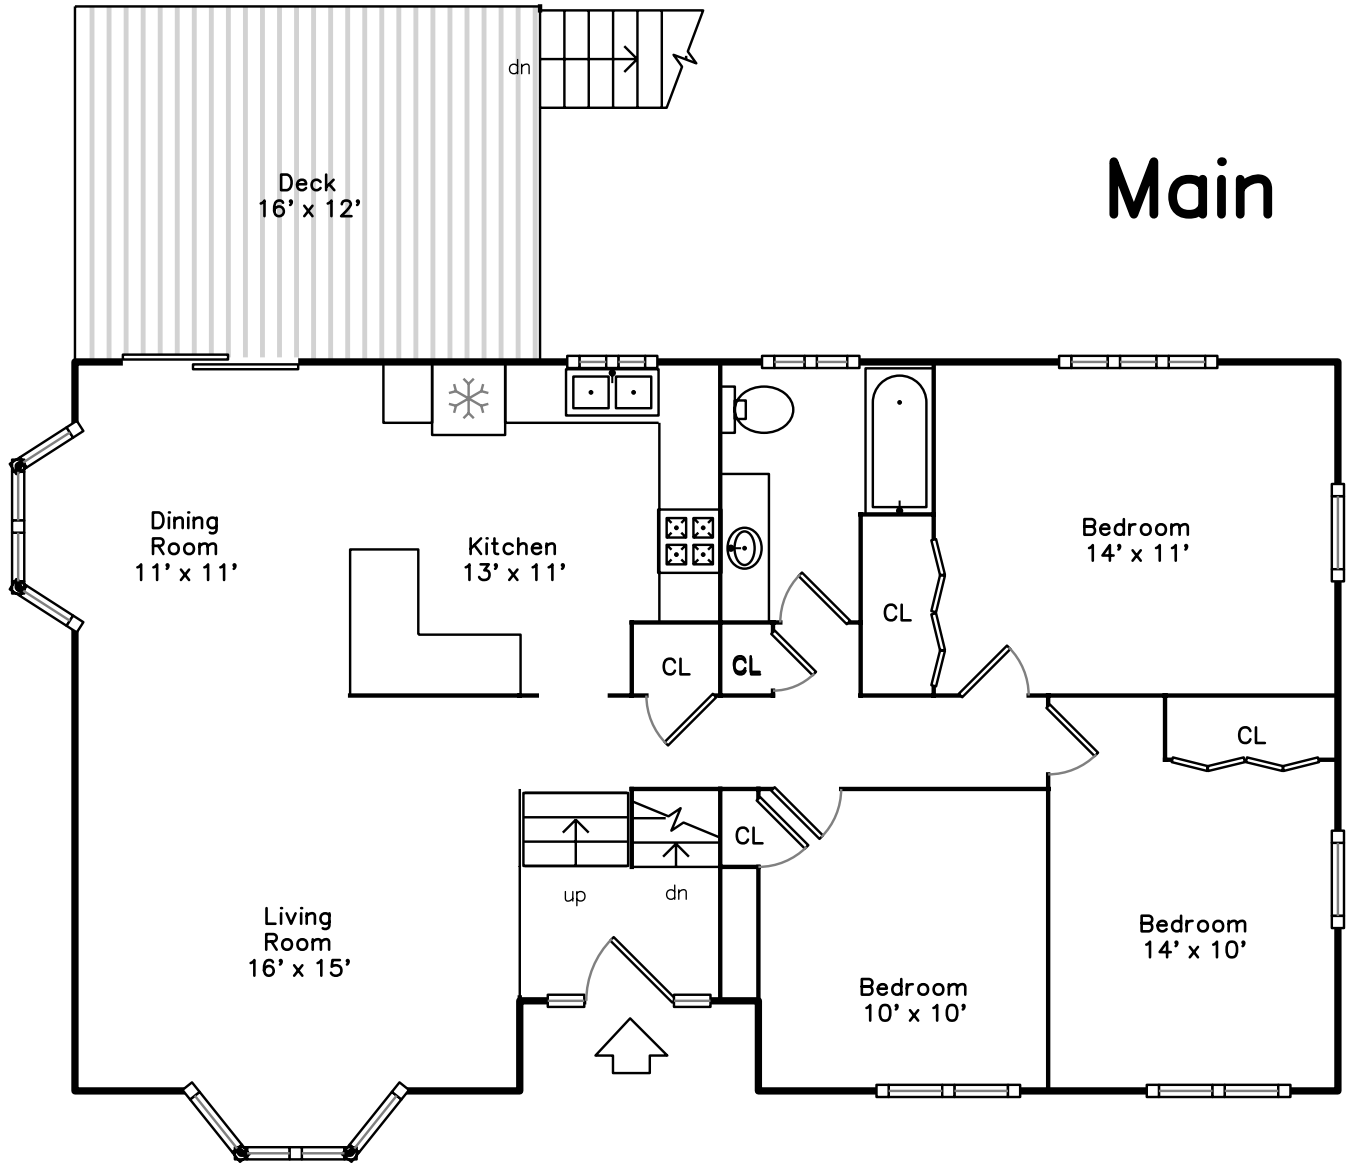

Main

**32 Heritage Road
Billerica, MA 01821**

PicturePlan(tm) by Vis-Home(C) 2016
Measurements may not be 100% accurate.
Floor plans are provided for convenience only.
Room sizes are not used to calculate area.

Basement

Main

Basement

Outside

Outside

Outside

Outside

Outside

Outside

Outside

Deck

Deck

Deck

Landing

Living Room

Living Room

Living Room

Dining Room

Dining Room

Kitchen

Kitchen

Kitchen

Bedroom

Bedroom