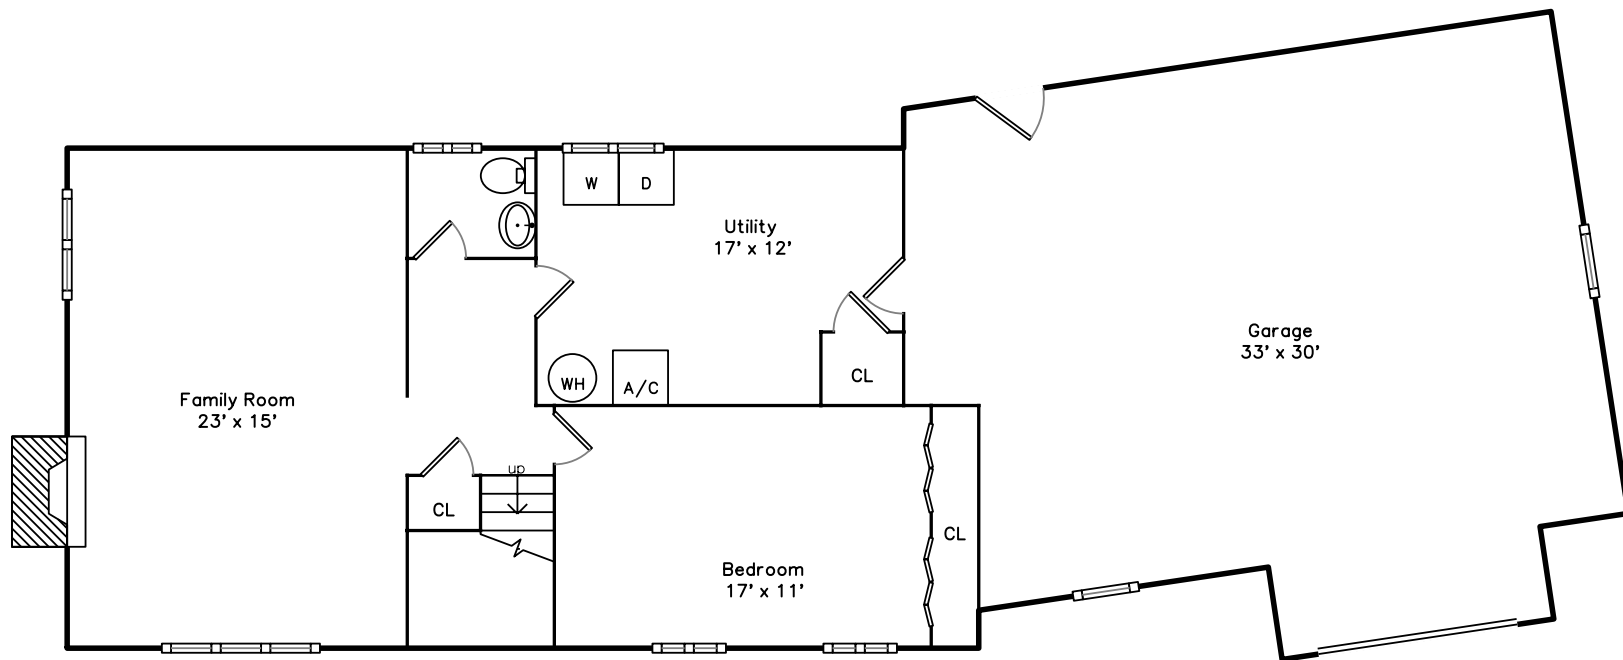

Main

**32 Heritage Road
Billerica, MA 01821**

PicturePlan(tm) by Vis-Home(C) 2016
Measurements may not be 100% accurate.
Floor plans are provided for convenience only.
Room sizes are not used to calculate area.

Basement

Main

Basement

Outside

Outside

Outside

Outside

Outside

Outside

Outside

Deck

Deck

Deck

Landing

Living Room

Living Room

Living Room

Dining Room

Dining Room

Kitchen

Kitchen

Kitchen

Bedroom

Bedroom