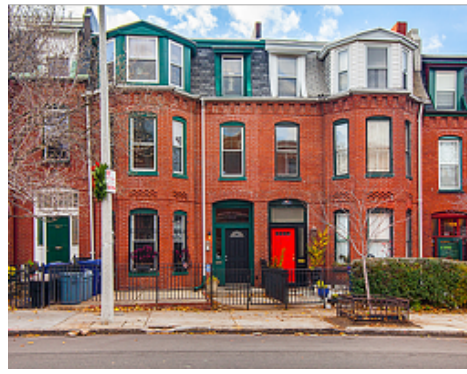

241 Boston Street #2
Boston, MA 02125

PicturePlan(tm) by Vis-Home(C) 2016
Measurements may not be 100% accurate.
Floor plans are provided for convenience only.
Room sizes are not used to calculate area.

Building

Building

Building

Backyard

Living Room

Living Room

Kitchen

Kitchen