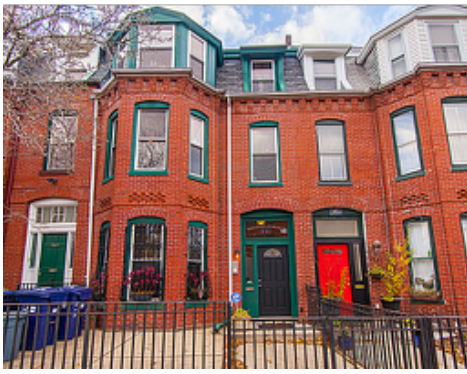

241 Boston Street #2
Boston, MA 02125

PicturePlan(tm) by Vis-Home(C) 2016
Measurements may not be 100% accurate.
Floor plans are provided for convenience only.
Room sizes are not used to calculate area.

Building

Building

Building

Backyard

Living Room

Living Room

Kitchen

Kitchen