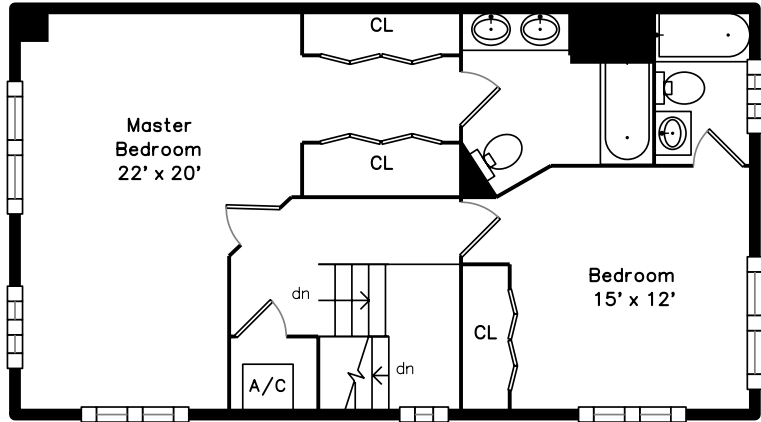

Top

Upper

Main

244 Kenrick Street  
Newton, MA 02458

PicturePlan by  vis-home  
Measurements may not be 100% accurate.  
Floor plans are provided for convenience only.  
Room sizes are not used to calculate area.