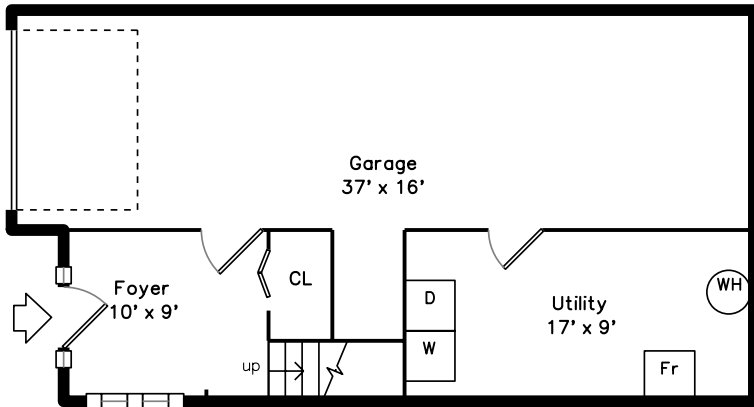

Top

Upper

Main

244 Kenrick Street  
Newton, MA 02458

PicturePlan by  vis-home  
Measurements may not be 100% accurate.  
Floor plans are provided for convenience only.  
Room sizes are not used to calculate area.