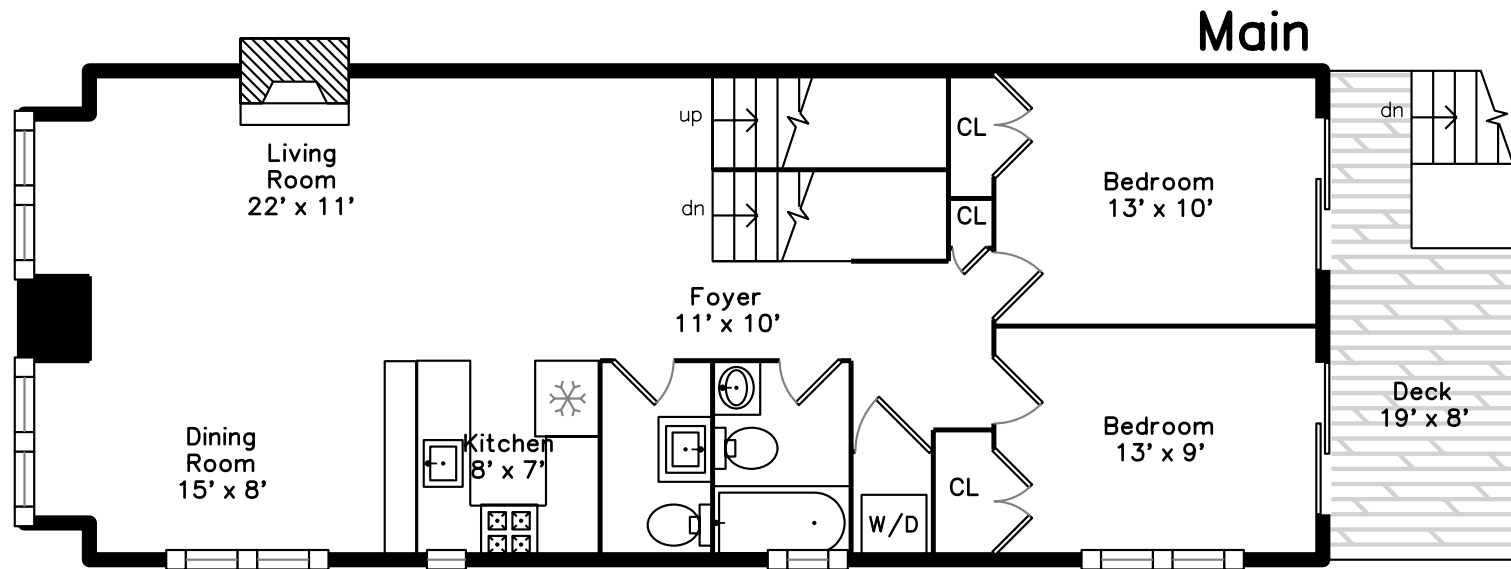

# Upper

106 Boston Street #3  
Dorchester, MA 02125

PicturePlan by  vis-home

Measurements may not be 100% accurate.

Floor plans are provided for convenience only.

Room sizes are not used to calculate area.

# Upper

Outside

Outside

Outside

Garage

Living Room

Living Room

Living Room

Living Room

Living Room

Living Room

Dining Room

Kitchen

Kitchen

Kitchen

Bedroom

Bedroom

Bedroom

Bedroom

Powder Room

Bathroom

Laundry

Deck

Deck