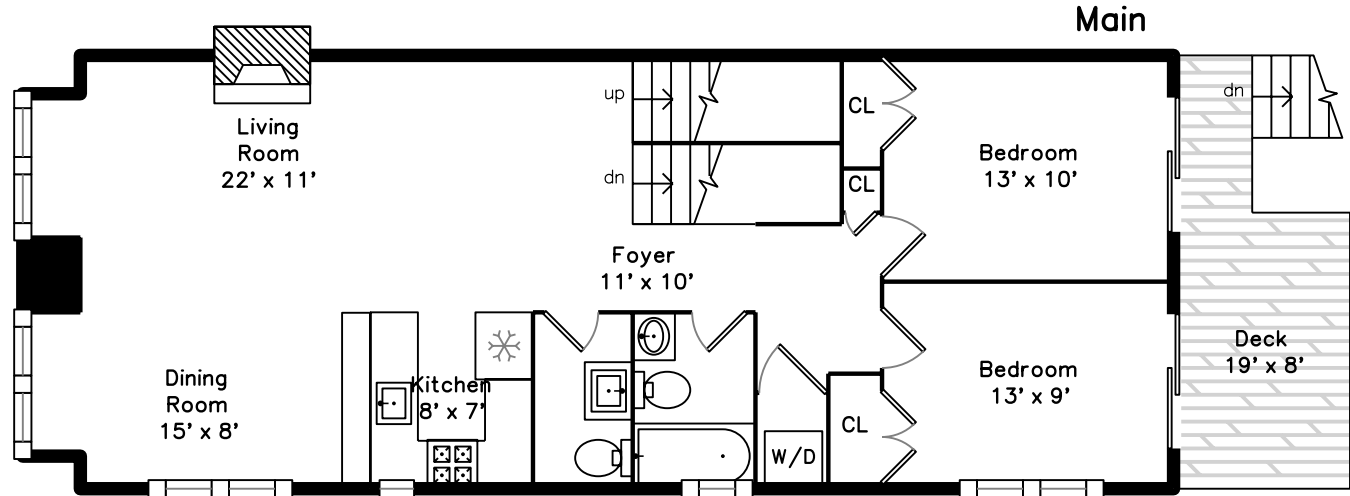

# Upper

106 Boston Street #3  
Dorchester, MA 02125

PicturePlan by  vis-home

Measurements may not be 100% accurate.

Floor plans are provided for convenience only.

Room sizes are not used to calculate area.

# Upper

Outside

Outside

Outside

Garage

Living Room

Living Room

Living Room

Living Room

Living Room

Living Room

Dining Room

Kitchen

Kitchen

Kitchen

Bedroom

Bedroom

Bedroom

Bedroom

Powder Room

Bathroom

Laundry

Deck

Deck