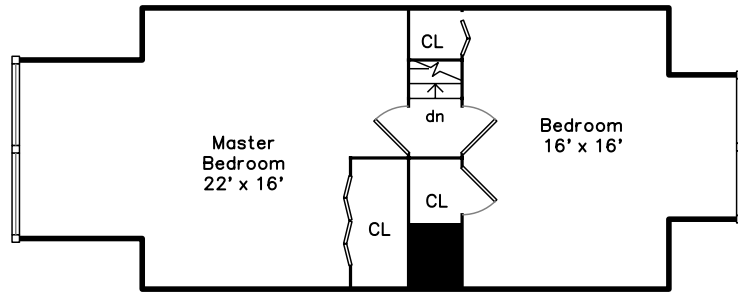

Upper

Basement

Main

76 Fiske Avenue
Waltham, MA 02453

PicturePlan(tm) by Vis-Home(C) 2016
Measurements may not be 100% accurate.
Floor plans are provided for convenience only.
Room sizes are not used to calculate area.

Upper

Main

Basement

Outside

Outside

Outside

Outside

Outside

Porch

Living Room

Living Room

Living Room

Living Room

Living Room

Living Room

Dining Room

Bathroom

Bedroom

Bedroom

Master Bedroom

Master Bedroom