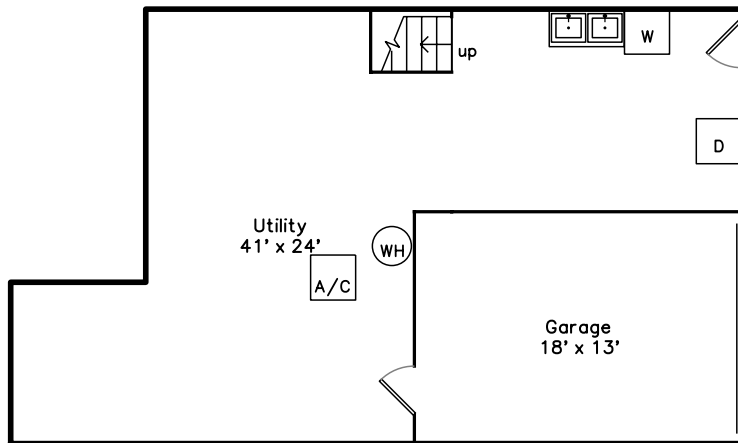

Upper

Basement

Main

76 Fiske Avenue
Waltham, MA 02453

PicturePlan(tm) by Vis-Home(C) 2016
Measurements may not be 100% accurate.
Floor plans are provided for convenience only.
Room sizes are not used to calculate area.

Upper

Main

Basement

Outside

Outside

Outside

Outside

Outside

Porch

Living Room

Living Room

Living Room

Living Room

Living Room

Living Room

Dining Room