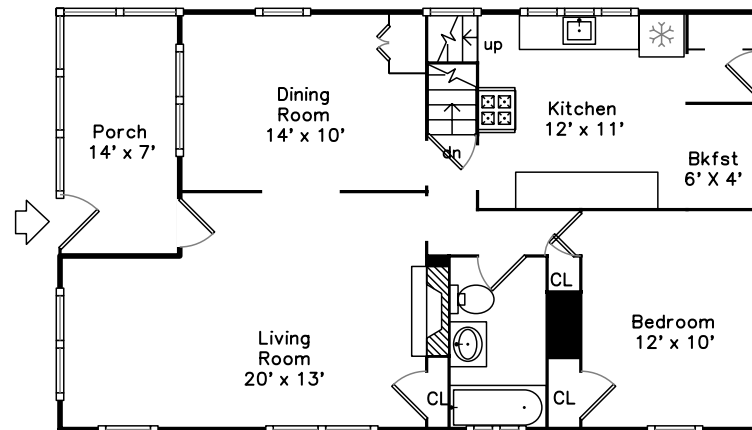

Upper

Basement

Main

76 Fiske Avenue
Waltham, MA 02453

PicturePlan(tm) by Vis-Home(C) 2016
Measurements may not be 100% accurate.
Floor plans are provided for convenience only.
Room sizes are not used to calculate area.

Upper

Main

Basement

Outside

Outside

Outside

Outside

Outside

Porch

Living Room

Living Room

Living Room

Living Room

Living Room

Living Room

Dining Room

Dining Room

Dining Room

Kitchen

Kitchen

Kitchen

Bedroom

Bathroom

Bathroom