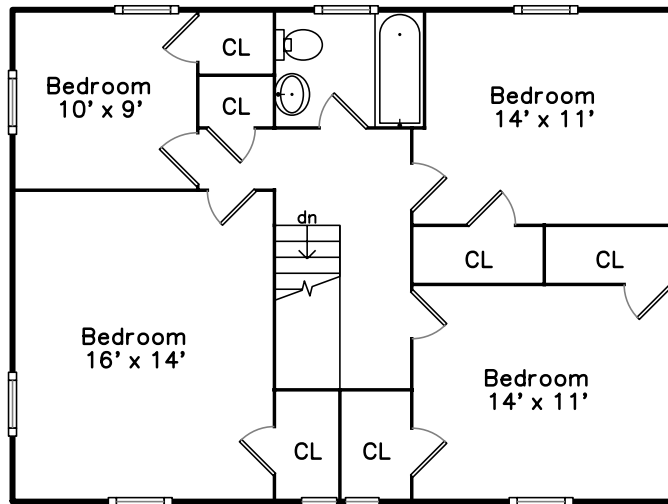

Upper

Main

45 Irving Street
Waltham, MA 02451

PicturePlan(tm) by Vis-Home(C) 2016
Measurements may not be 100% accurate.
Floor plans are provided for convenience only.
Room sizes are not used to calculate area.

Upper

Main

Outside

Outside

Outside

Outside

Outside

Outside

Dining Room

Kitchen

Kitchen

Kitchen

Kitchen

Bathroom

Bedroom

Bedroom

Bedroom

Bedroom

Bedroom

Bedroom

Bedroom

Bathroom

Porch