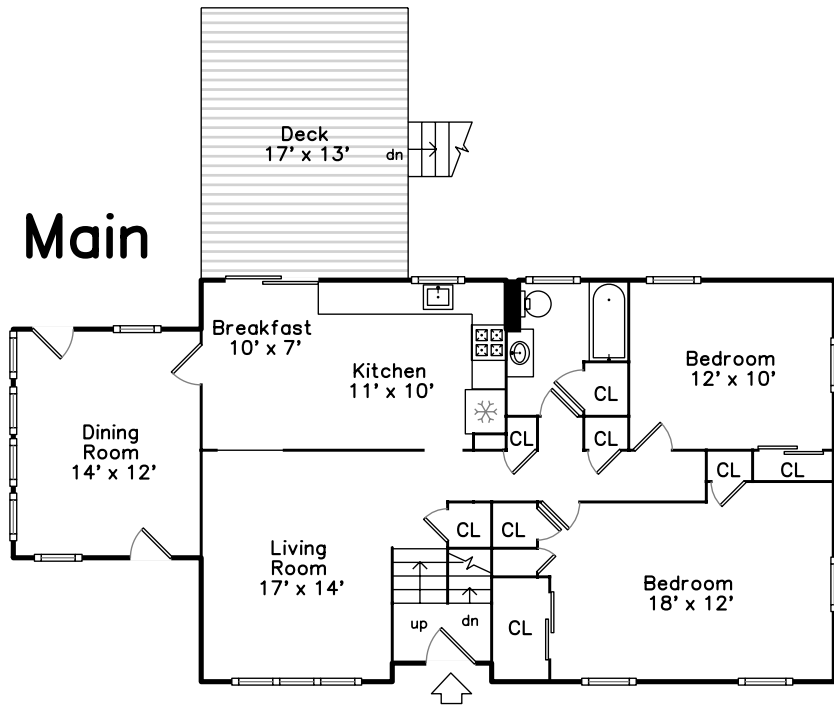

Main

Basement

**35 William Road
Billerica, MA 01821**

PicturePlan(tm) by Vis-Home(C) 2016
Measurements may not be 100% accurate.
Floor plans are provided for convenience only.
Room sizes are not used to calculate area.

Main

Basement

Outside

Outside

Outside

Outside

Outside

Outside

Outside

Living Room

Living Room

Living Room

Dining Room

Dining Room

Dining Room

Breakfast

Deck

Media Room

Media Room

Media Room

Bedroom

Bedroom

Bathroom