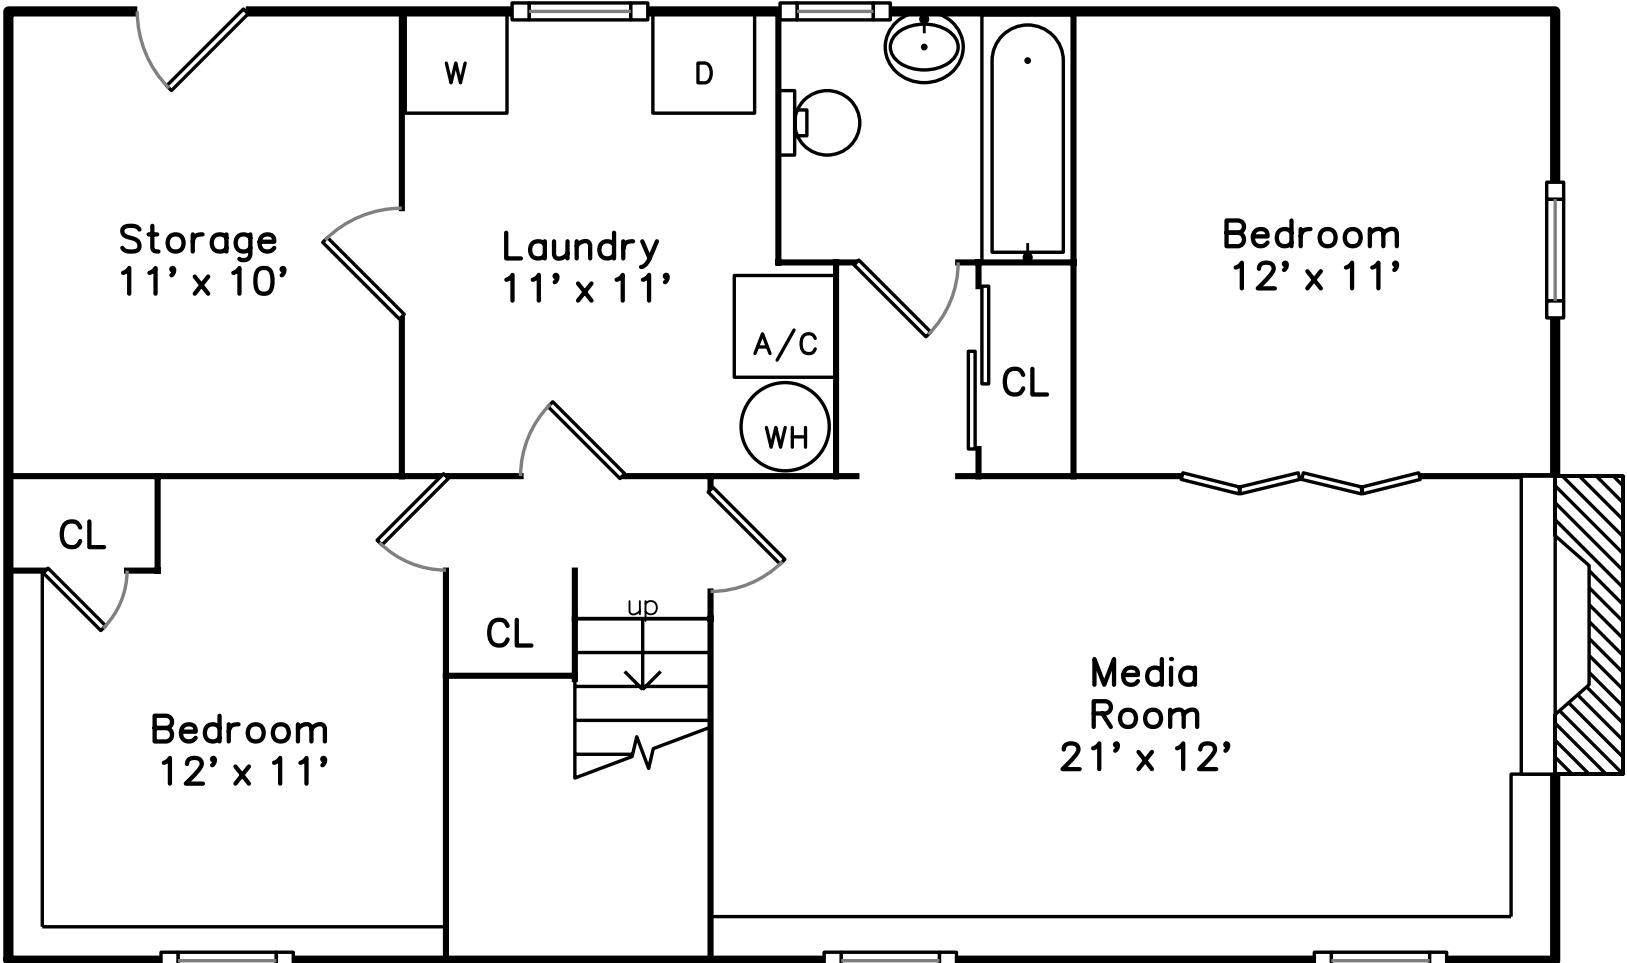

Main

Basement

**35 William Road
Billerica, MA 01821**

PicturePlan(tm) by Vis-Home(C) 2016
Measurements may not be 100% accurate.
Floor plans are provided for convenience only.
Room sizes are not used to calculate area.

Main

Basement

Outside

Outside

Outside

Outside

Outside

Outside

Outside

Living Room

Living Room

Living Room

Dining Room

Dining Room

Dining Room

Breakfast

Deck

Media Room

Media Room

Media Room

Bedroom

Bedroom

Bathroom