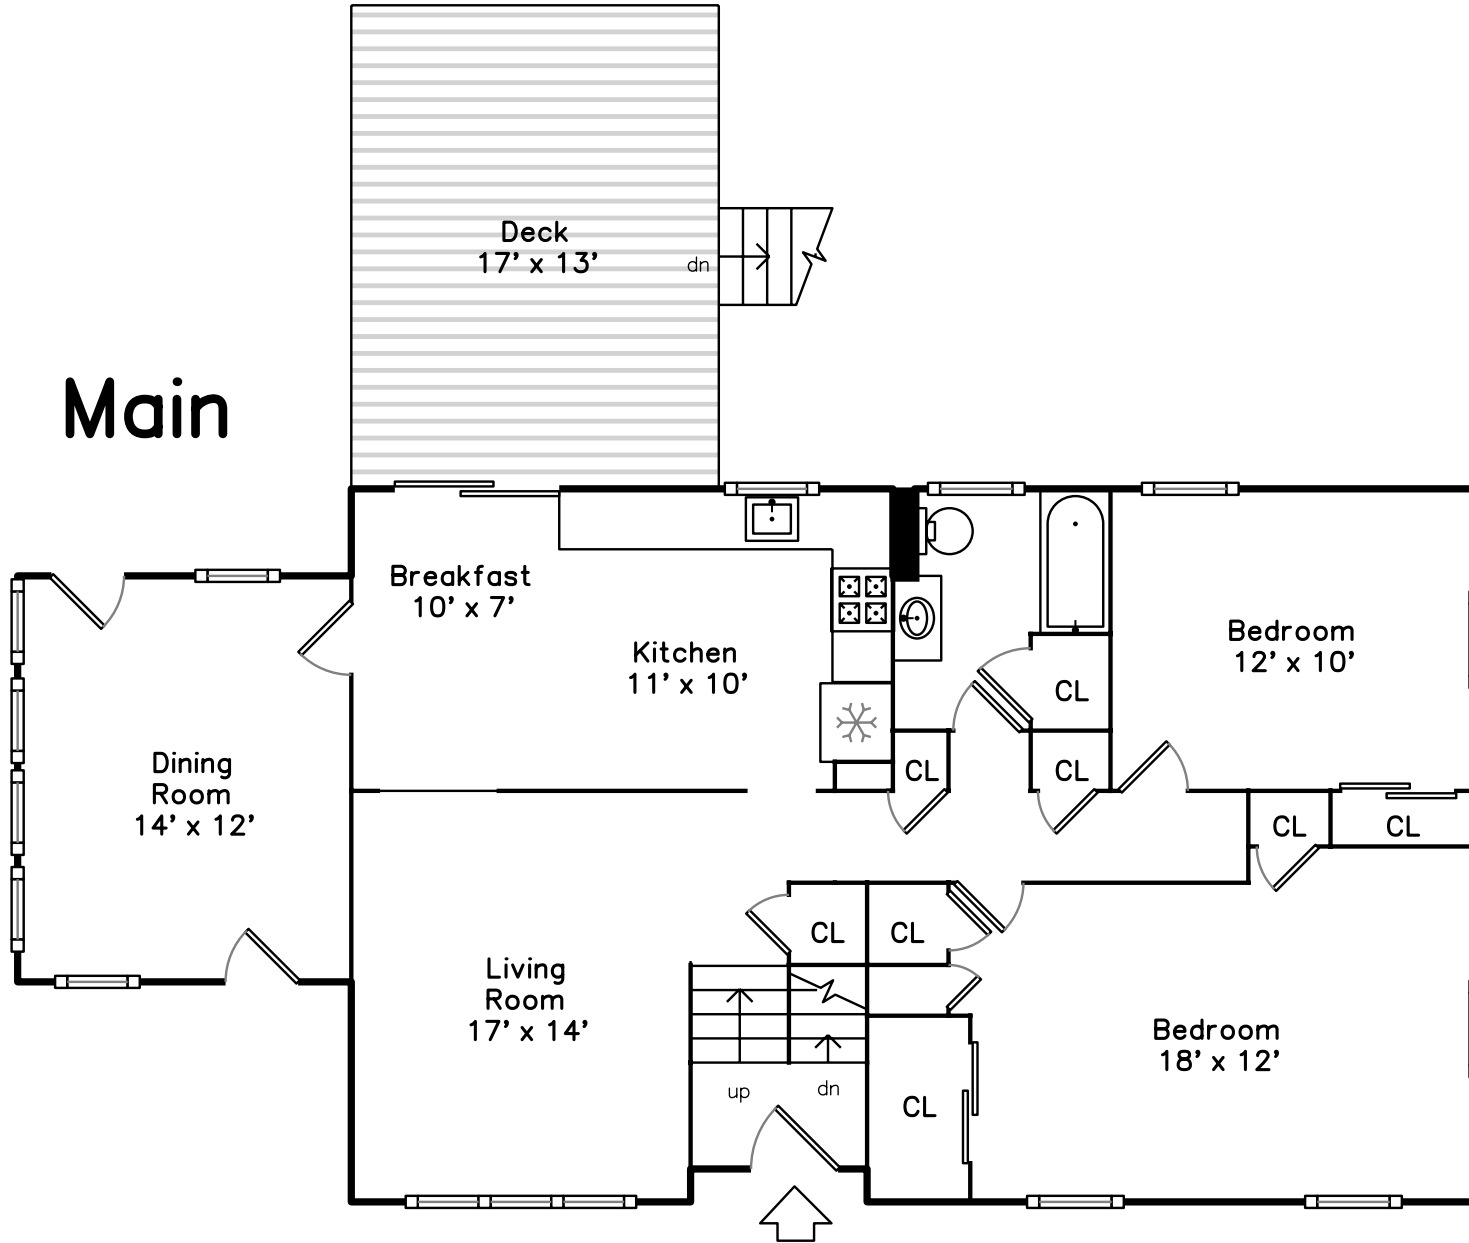

Main

Basement

**35 William Road
Billerica, MA 01821**

PicturePlan(tm) by Vis-Home(C) 2016
Measurements may not be 100% accurate.
Floor plans are provided for convenience only.
Room sizes are not used to calculate area.

Main

Basement

Outside

Outside

Outside

Outside

Outside

Outside

Outside

Living Room

Living Room

Living Room

Dining Room

Dining Room

Dining Room

Breakfast

Deck

Media Room

Media Room

Media Room

Bedroom

Bedroom

Bathroom