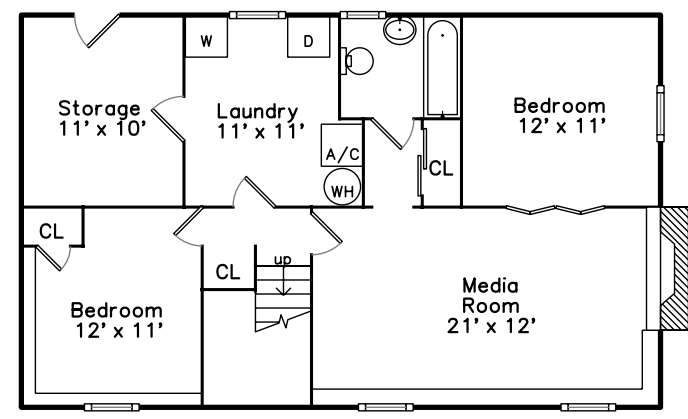

Main

Basement

**35 William Road
Billerica, MA 01821**

PicturePlan(tm) by Vis-Home(C) 2016
Measurements may not be 100% accurate.
Floor plans are provided for convenience only.
Room sizes are not used to calculate area.

Main

Basement

Outside

Outside

Outside

Outside

Outside

Outside

Outside

Living Room

Living Room

Living Room

Dining Room

Dining Room

Dining Room

Breakfast

Deck

Media Room

Media Room

Media Room

Bedroom

Bedroom

Bathroom