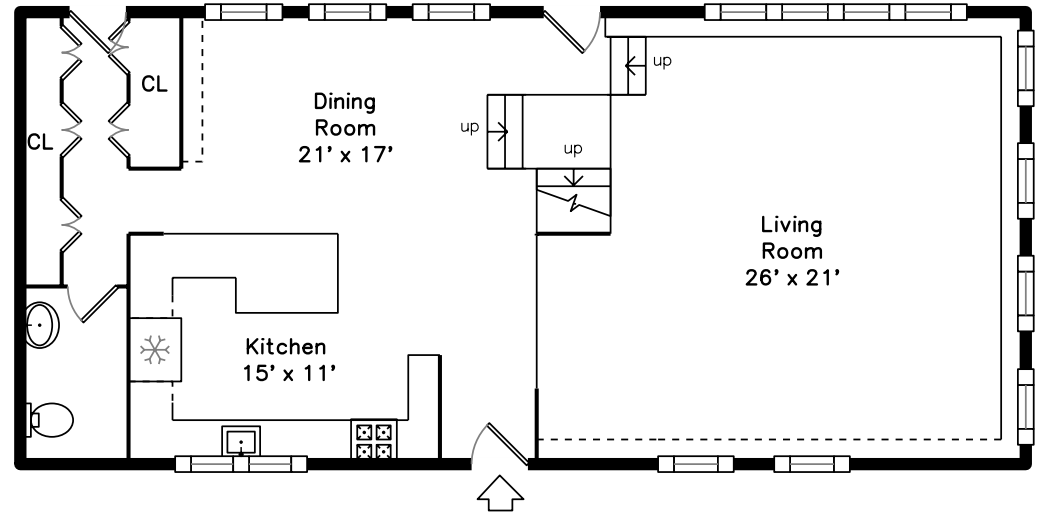

Top

Main

Upper

255 River Street
Cambridge, MA 02139

PicturePlan by  vis-home

Measurements may not be 100% accurate.
Floor plans are provided for convenience only.
Room sizes are not used to calculate area.

Top

Upper

Main

Outside

Outside

Back

Back

Back

Living Room

Living Room

Living Room

Dining Room

Dining Room

Kitchen

Kitchen

Bathroom