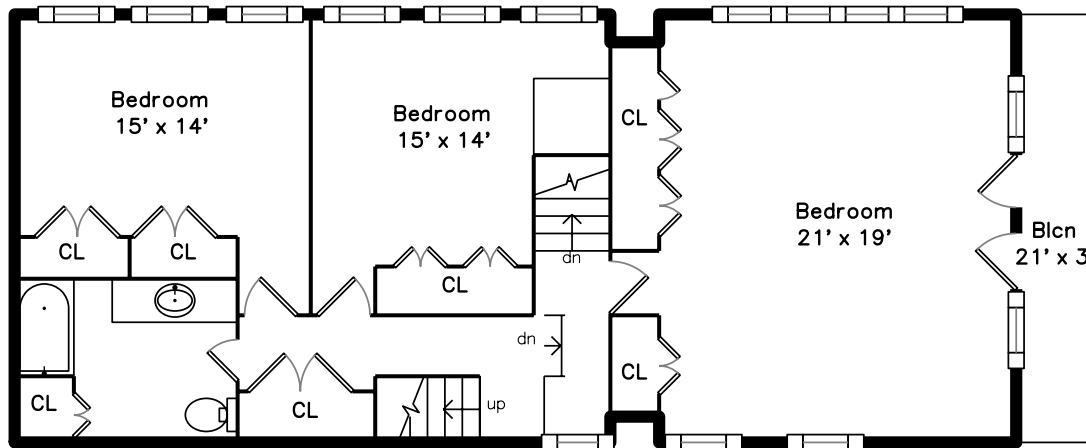

Top

Main

Upper

255 River Street
Cambridge, MA 02139

PicturePlan by  vis-home

Measurements may not be 100% accurate.
Floor plans are provided for convenience only.
Room sizes are not used to calculate area.

Top

Upper

Main

Outside

Outside

Back

Back

Back

Living Room

Living Room

Living Room

Dining Room

Dining Room

Kitchen

Kitchen

Bathroom

Bedroom

Bathroom

Bedroom

Bedroom

Bedroom

Master Bedroom

Master Bedroom

Master Bathroom