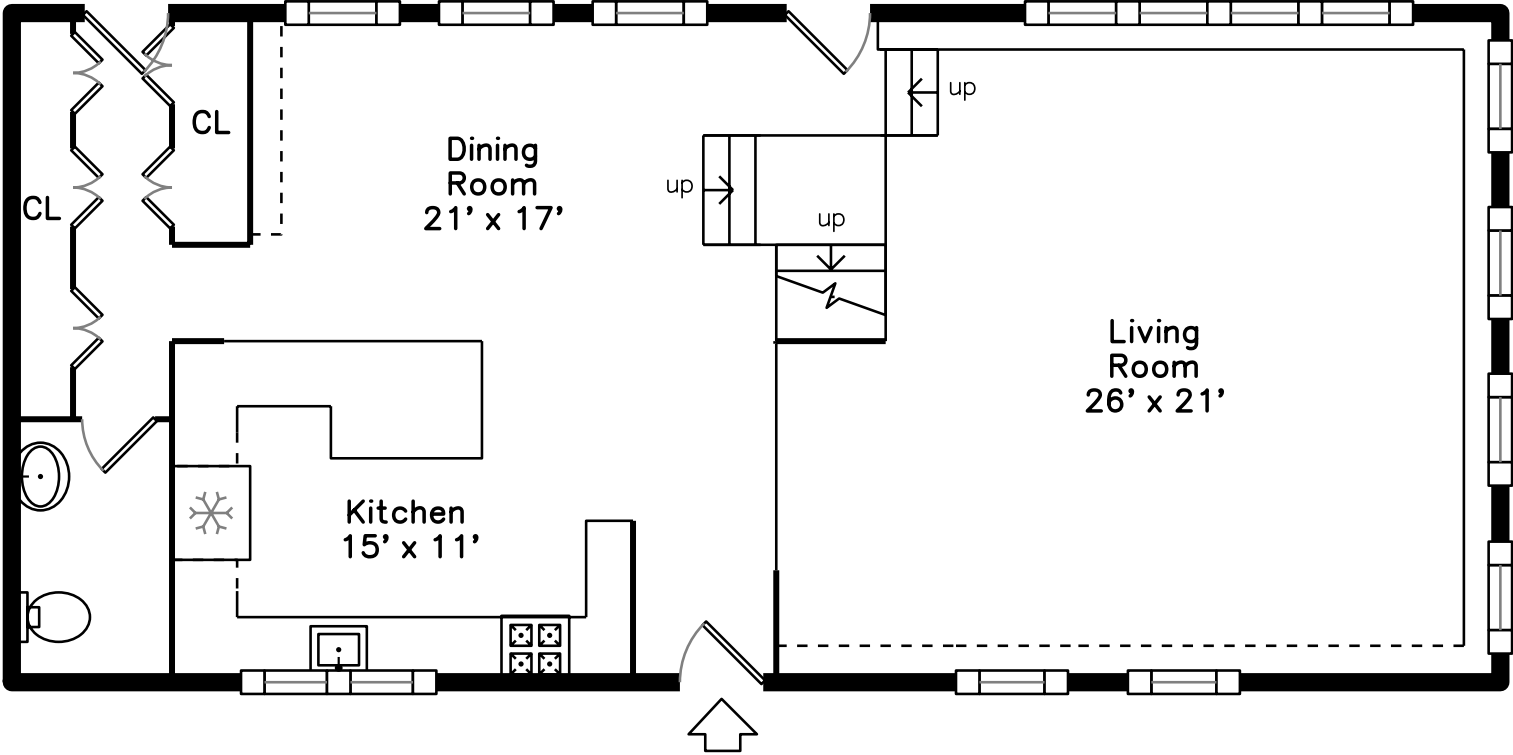

Top

Main

Upper

255 River Street
Cambridge, MA 02139

PicturePlan by  vis-home

Measurements may not be 100% accurate.
Floor plans are provided for convenience only.
Room sizes are not used to calculate area.

Top

Upper

Main

Outside

Outside

Back

Back

Back

Living Room

Living Room

Living Room

Dining Room

Dining Room

Kitchen

Kitchen

Bathroom

Bedroom

Bathroom

Bedroom

Bedroom

Bedroom

Master Bedroom

Master Bedroom

Master Bathroom