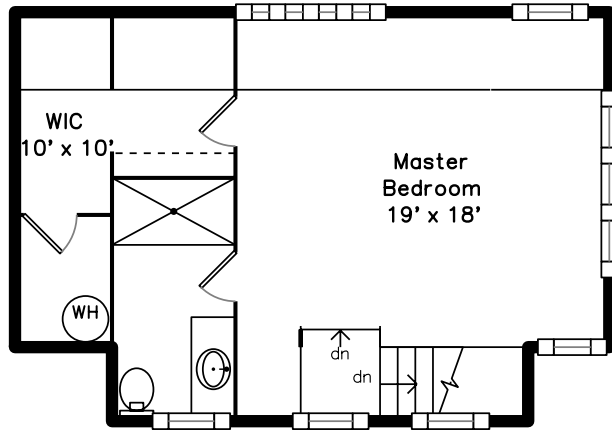

Top

Main

Upper

255 River Street
Cambridge, MA 02139

PicturePlan by  vis-home

Measurements may not be 100% accurate.
Floor plans are provided for convenience only.
Room sizes are not used to calculate area.

Top

Upper

Main

Outside

Outside

Back

Back

Back

Living Room

Living Room

Living Room

Dining Room

Dining Room

Kitchen

Kitchen

Bathroom

Bedroom

Bathroom

Bedroom

Bedroom

Bedroom

Master Bedroom

Master Bedroom

Master Bathroom