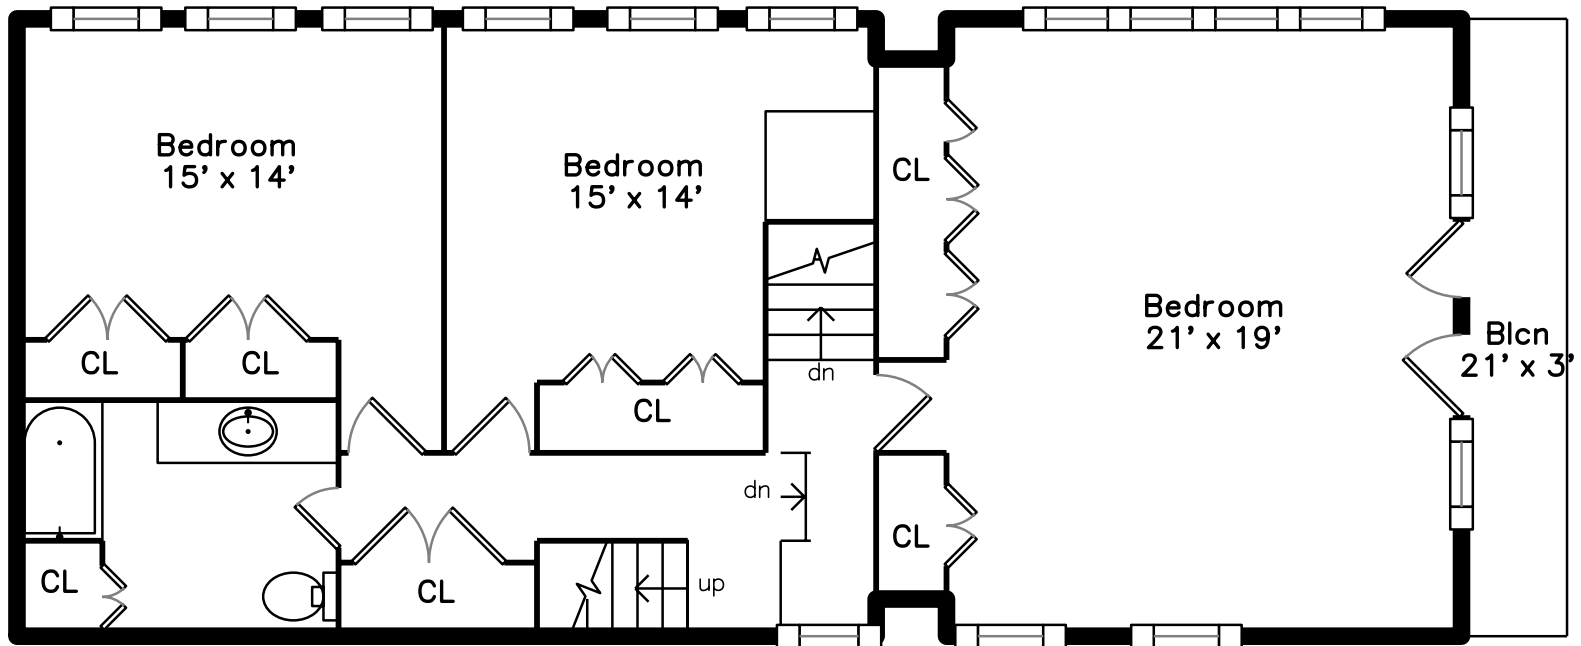

Top

Main

Upper

255 River Street
Cambridge, MA 02139

PicturePlan by  vis-home

Measurements may not be 100% accurate.
Floor plans are provided for convenience only.
Room sizes are not used to calculate area.

Top

Upper

Main

Outside

Outside

Back

Back

Back

Living Room

Living Room

Living Room

Dining Room

Dining Room

Kitchen

Kitchen

Bathroom

Bedroom

Bathroom

Bedroom

Bedroom

Bedroom

Master Bedroom

Master Bedroom

Master Bathroom