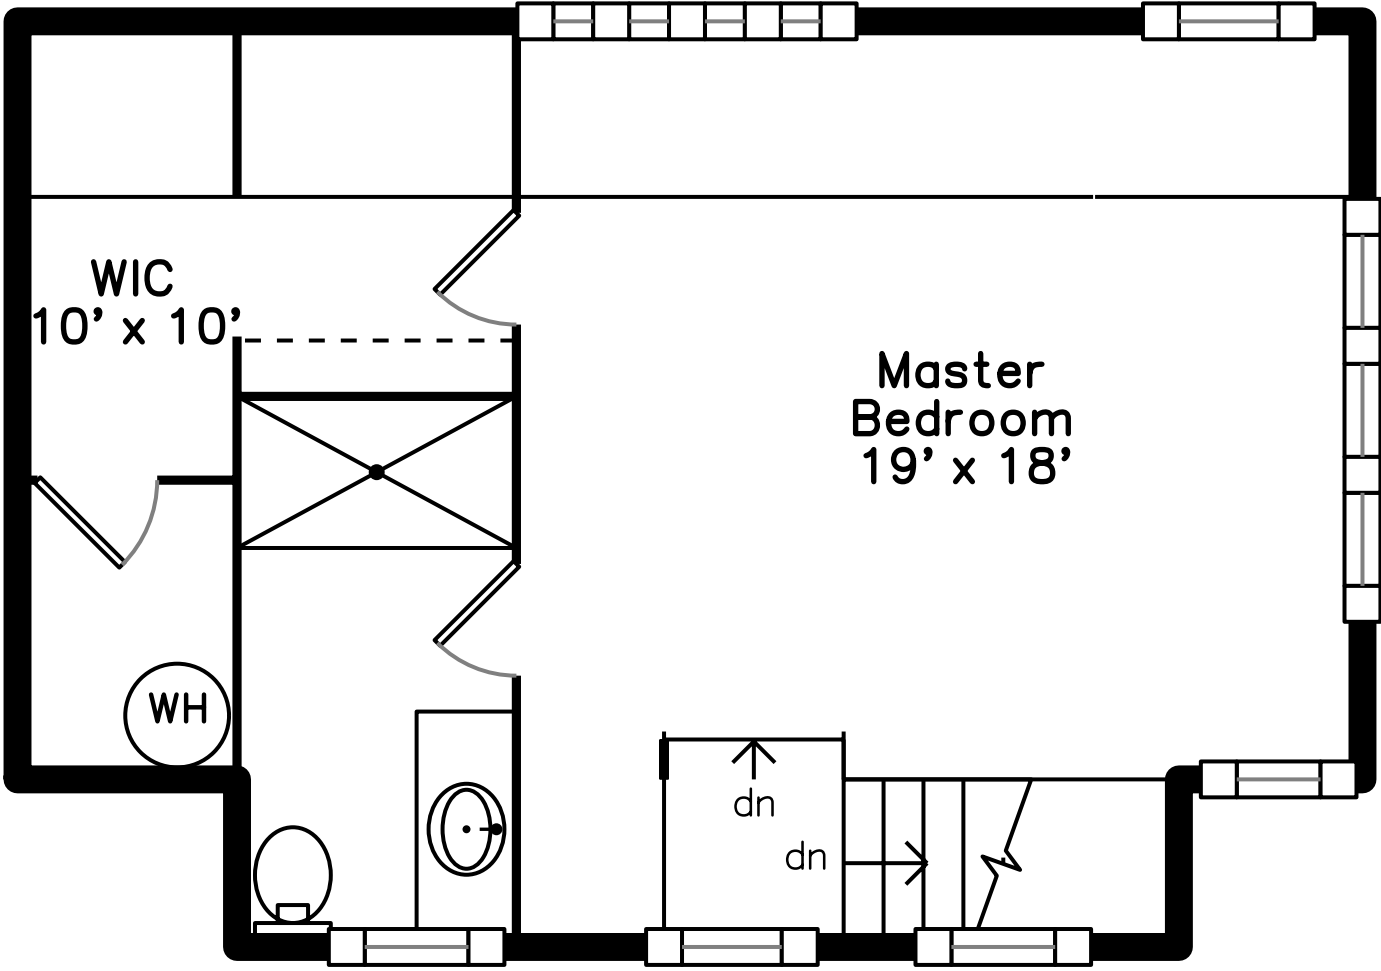

Top

Main

Upper

255 River Street
Cambridge, MA 02139

PicturePlan by  vis-home

Measurements may not be 100% accurate.
Floor plans are provided for convenience only.
Room sizes are not used to calculate area.

Top

Upper

Main

Outside

Outside

Back

Back

Back

Living Room

Living Room

Living Room

Dining Room

Dining Room

Kitchen

Kitchen

Bathroom

Bedroom

Bathroom

Bedroom

Bedroom

Bedroom

Master Bedroom

Master Bedroom

Master Bathroom