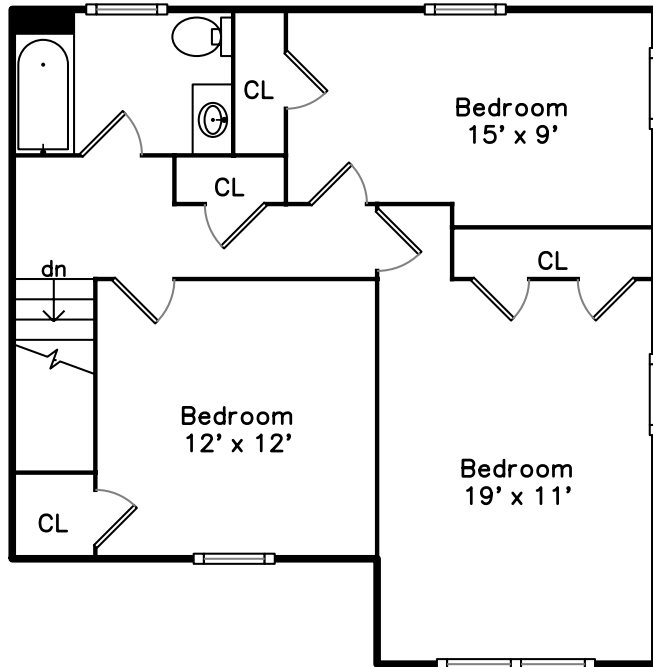

Upper

Main

63 Pine Street
Woburn, MA 01801