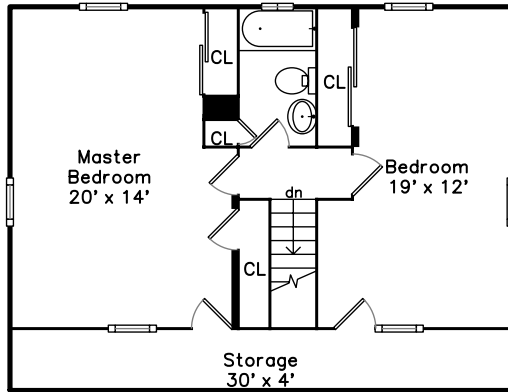

Upper

Basement

Main

**42 Lennon Road
Arlington, MA 02474**

PicturePlan(tm) by Vis-Home(C) 2016
Measurements may not be 100% accurate.
Floor plans are provided for convenience only.
Room sizes are not used to calculate area.

Upper

Main

Basement

Outside

Outside

Back

Backyard

Living Room

Living Room

Living Room

Dining Room

Dining Room

Dining Room

Kitchen

Kitchen

Bedroom

Bedroom

Bathroom

Master Bedroom

Master Bedroom

Master Bedroom

Master Bedroom

Bedroom

Bedroom