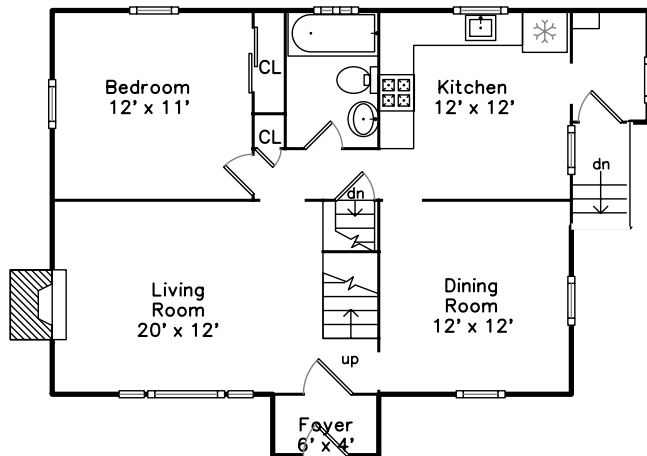

Upper

Basement

Main

**42 Lennon Road
Arlington, MA 02474**

PicturePlan(tm) by Vis-Home(C) 2016
Measurements may not be 100% accurate.
Floor plans are provided for convenience only.
Room sizes are not used to calculate area.

Upper

Main

Basement

Outside

Outside

Back

Backyard

Living Room

Living Room

Living Room

Dining Room

Dining Room

Dining Room

Kitchen

Kitchen

Bedroom

Bedroom

Bathroom

Master Bedroom

Master Bedroom

Master Bedroom

Master Bedroom

Bedroom

Bedroom