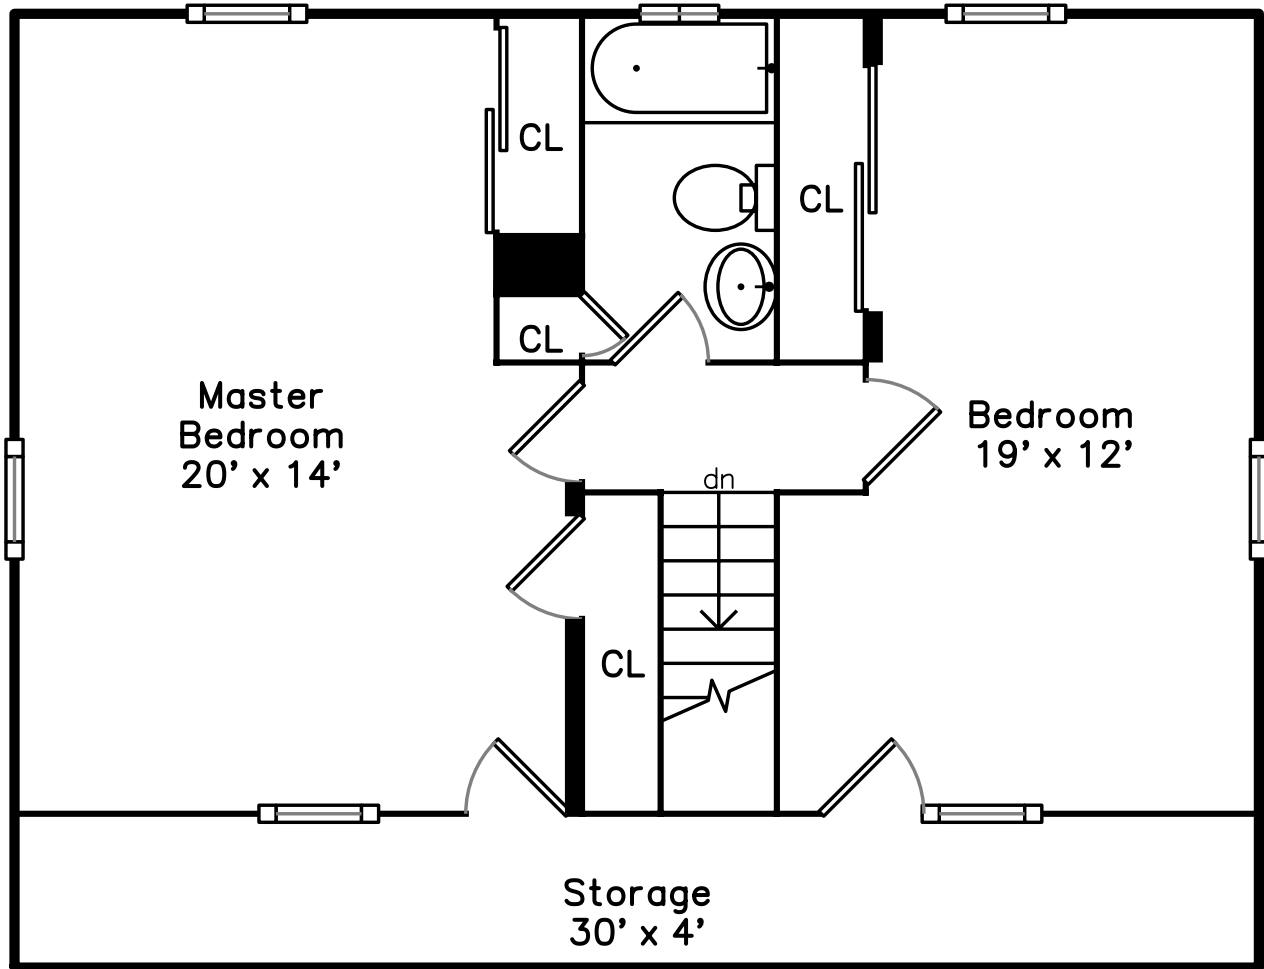

Upper

Basement

Main

**42 Lennon Road
Arlington, MA 02474**

PicturePlan(tm) by Vis-Home(C) 2016
Measurements may not be 100% accurate.
Floor plans are provided for convenience only.
Room sizes are not used to calculate area.

Upper

Main

Basement

Outside

Outside

Back

Backyard

Living Room

Living Room

Living Room

Dining Room

Dining Room

Dining Room

Kitchen

Kitchen

Bedroom

Bedroom

Bathroom

Master Bedroom

Master Bedroom

Master Bedroom

Master Bedroom

Bedroom

Bedroom