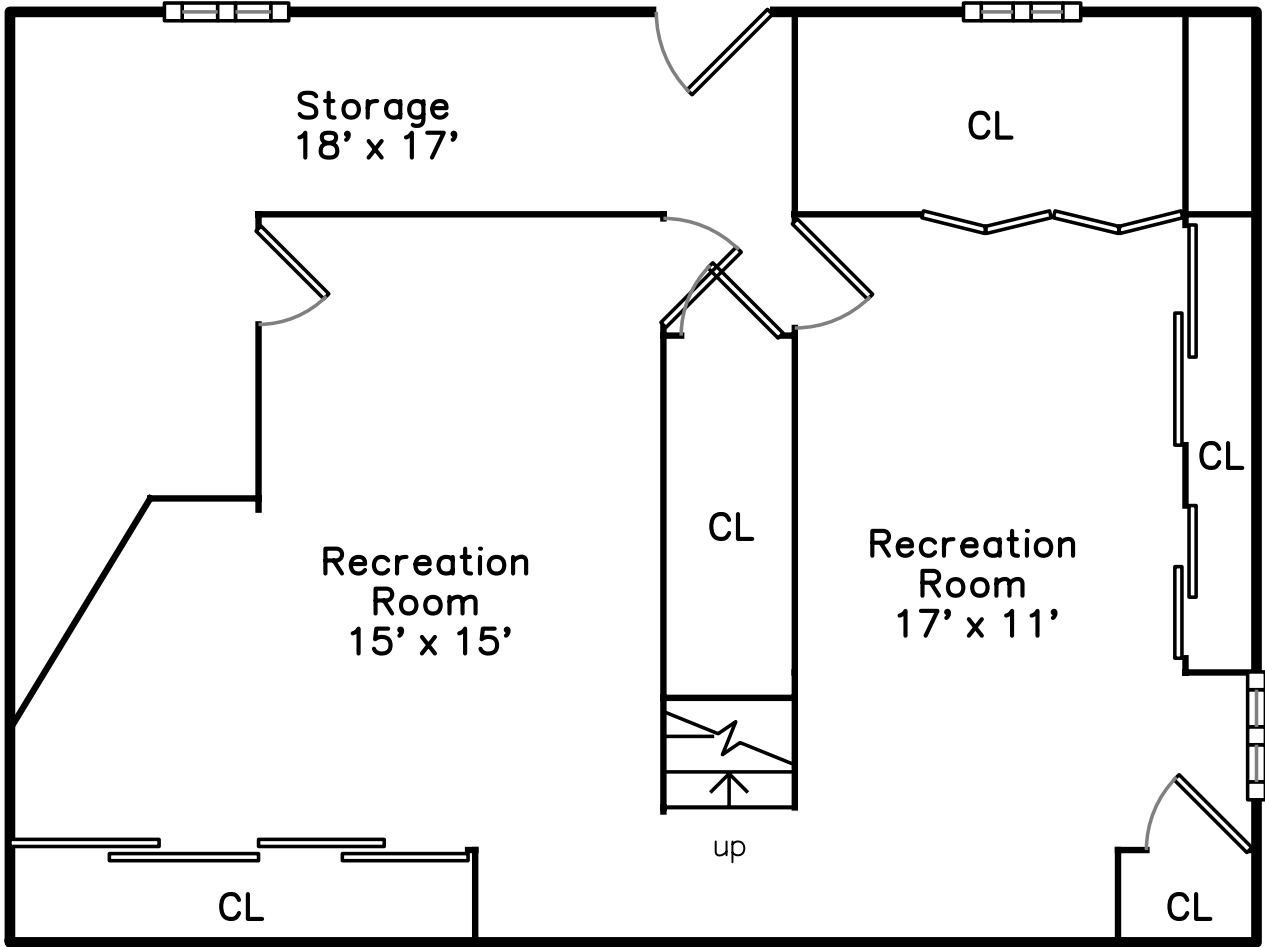

Upper

Basement

Main

**42 Lennon Road
Arlington, MA 02474**

PicturePlan(tm) by Vis-Home(C) 2016
Measurements may not be 100% accurate.
Floor plans are provided for convenience only.
Room sizes are not used to calculate area.

Upper

Main

Basement

Outside

Outside

Back

Backyard

Living Room

Living Room

Living Room

Dining Room

Dining Room

Dining Room

Kitchen

Kitchen

Bedroom

Bedroom

Bathroom

Master Bedroom

Master Bedroom

Master Bedroom

Master Bedroom

Bedroom

Bedroom