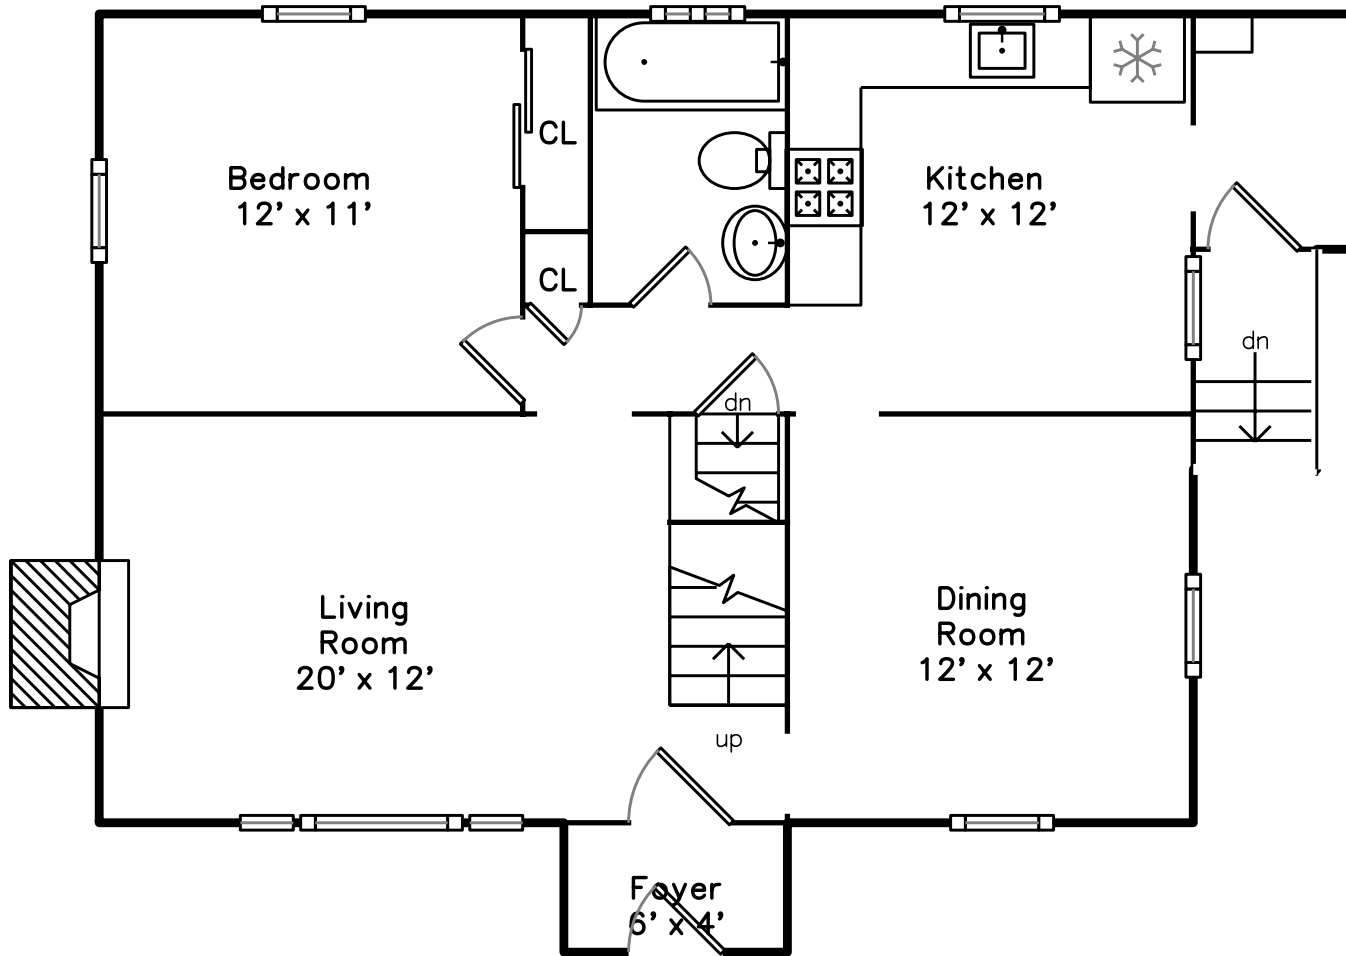

Upper

Basement

Main

**42 Lennon Road
Arlington, MA 02474**

PicturePlan(tm) by Vis-Home(C) 2016
Measurements may not be 100% accurate.
Floor plans are provided for convenience only.
Room sizes are not used to calculate area.

Upper

Main

Basement

Outside

Outside

Back

Backyard

Living Room

Living Room

Living Room

Dining Room

Dining Room

Dining Room

Kitchen

Kitchen

Bedroom

Bedroom

Bathroom

Master Bedroom

Master Bedroom

Master Bedroom

Master Bedroom

Bedroom

Bedroom