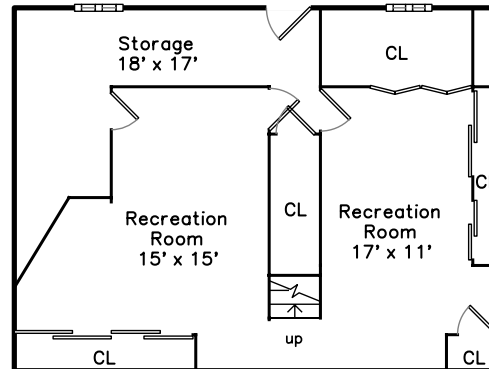

Upper

Basement

Main

**42 Lennon Road
Arlington, MA 02474**

PicturePlan(tm) by Vis-Home(C) 2016
Measurements may not be 100% accurate.
Floor plans are provided for convenience only.
Room sizes are not used to calculate area.

Upper

Main

Basement

Outside

Outside

Back

Backyard

Living Room

Living Room

Living Room

Dining Room

Dining Room

Dining Room

Kitchen

Kitchen

Bedroom

Bedroom

Bathroom

Master Bedroom

Master Bedroom

Master Bedroom

Master Bedroom

Bedroom

Bedroom