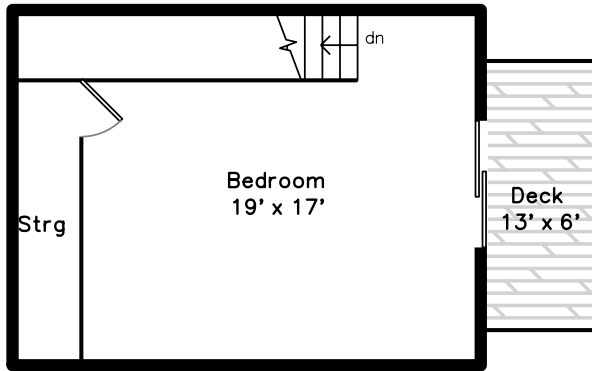

Top

Main

Upper

Basement

**224 Park Street #A9
Stoneham, MA 02180**

PicturePlan by vis-home

Measurements may not be 100% accurate.
Floor plans are provided for convenience only.
Room sizes are not used to calculate area.

Top

Upper

Main

Basement

Outside

Outside

Outside

Outside