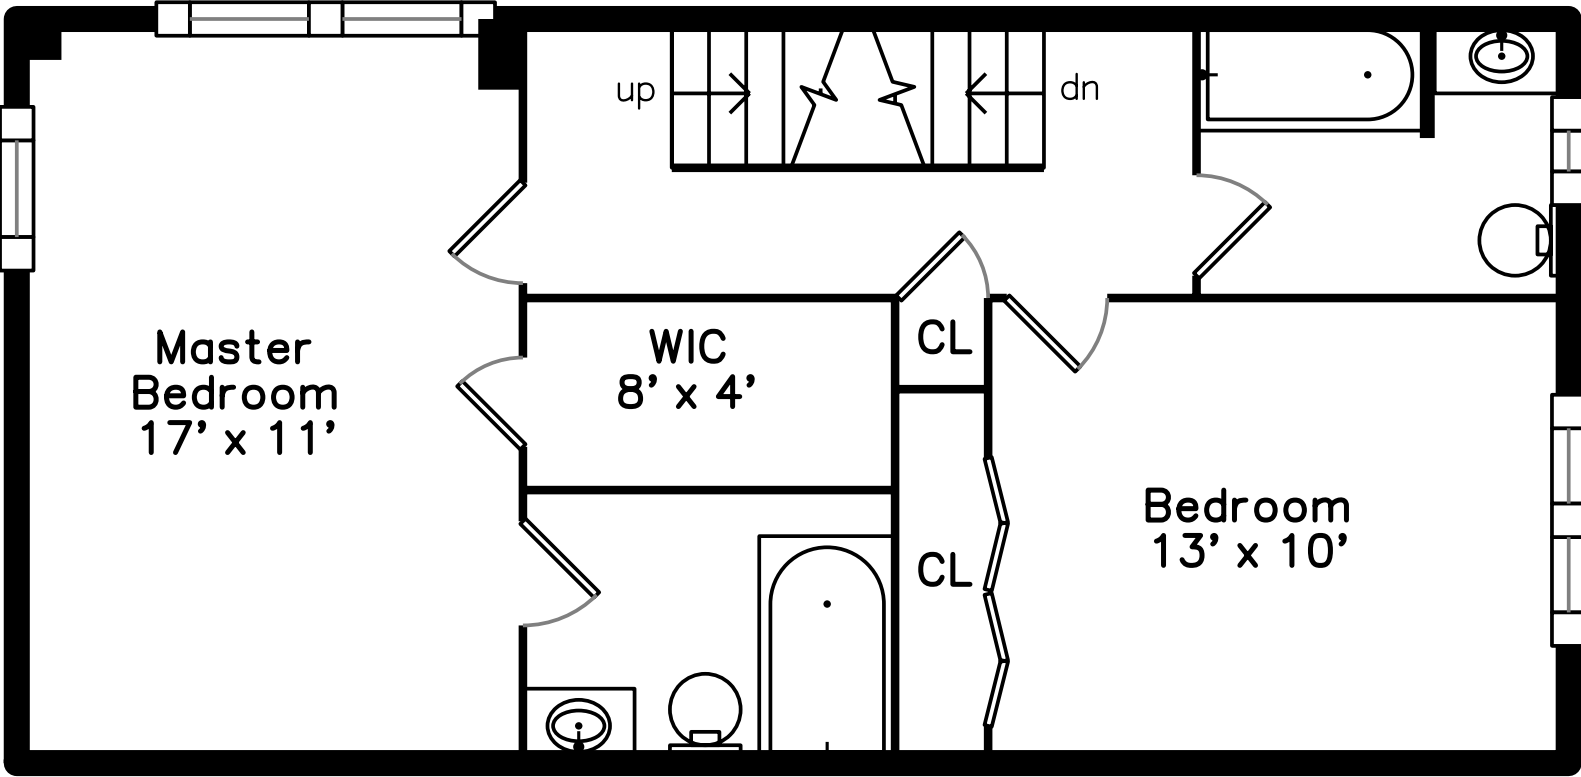

Top

Main

Upper

Basement

**224 Park Street #A9
Stoneham, MA 02180**

PicturePlan by vis-home

Measurements may not be 100% accurate.
Floor plans are provided for convenience only.
Room sizes are not used to calculate area.

Top

Upper

Main

Basement

Outside

Outside

Outside

Outside

Living Room

Living Room

Living Room

Living Room

Dining Room

Dining Room

Dining Room

Kitchen

Bedroom

Bedroom

Deck

Deck

Family Room

Family Room