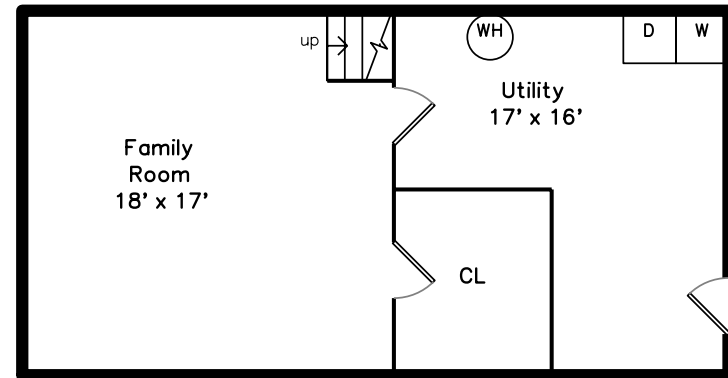

Top

Main

Upper

Basement

**224 Park Street #A9
Stoneham, MA 02180**

PicturePlan by vis-home

Measurements may not be 100% accurate.
Floor plans are provided for convenience only.
Room sizes are not used to calculate area.

Top

Upper

Main

Basement

Outside

Outside

Outside

Outside

Living Room

Living Room

Living Room

Living Room

Dining Room

Dining Room

Dining Room

Kitchen