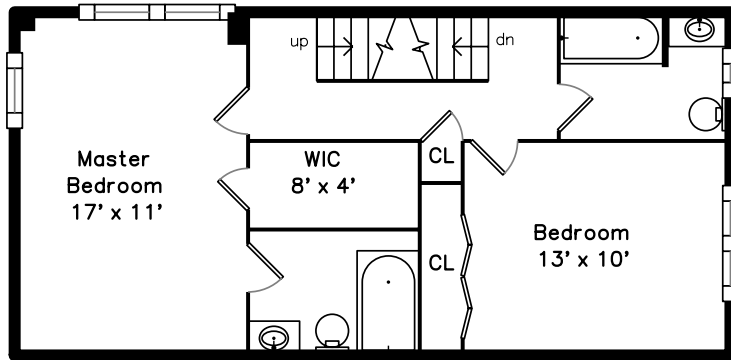

Top

Main

Upper

Basement

**224 Park Street #A9
Stoneham, MA 02180**

PicturePlan by vis-home

Measurements may not be 100% accurate.
Floor plans are provided for convenience only.
Room sizes are not used to calculate area.

Top

Upper

Main

Basement

Outside

Outside

Outside

Outside

Living Room

Living Room

Living Room

Living Room

Dining Room

Dining Room

Dining Room

Kitchen

Bedroom

Bedroom

Deck

Deck

Family Room

Family Room