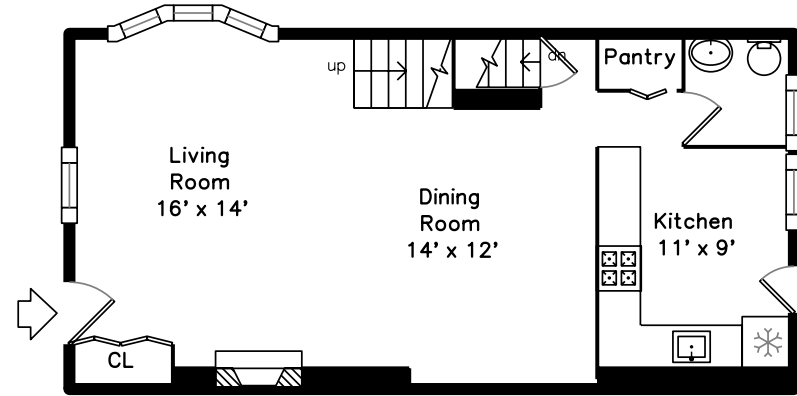

Top

Main

Upper

Basement

**224 Park Street #A9
Stoneham, MA 02180**

PicturePlan by vis-home

Measurements may not be 100% accurate.
Floor plans are provided for convenience only.
Room sizes are not used to calculate area.

Top

Upper

Main

Basement

Outside

Outside

Outside

Outside

Living Room

Living Room

Living Room

Living Room

Dining Room

Dining Room

Dining Room

Kitchen

Bedroom

Bedroom

Deck

Deck

Family Room

Family Room