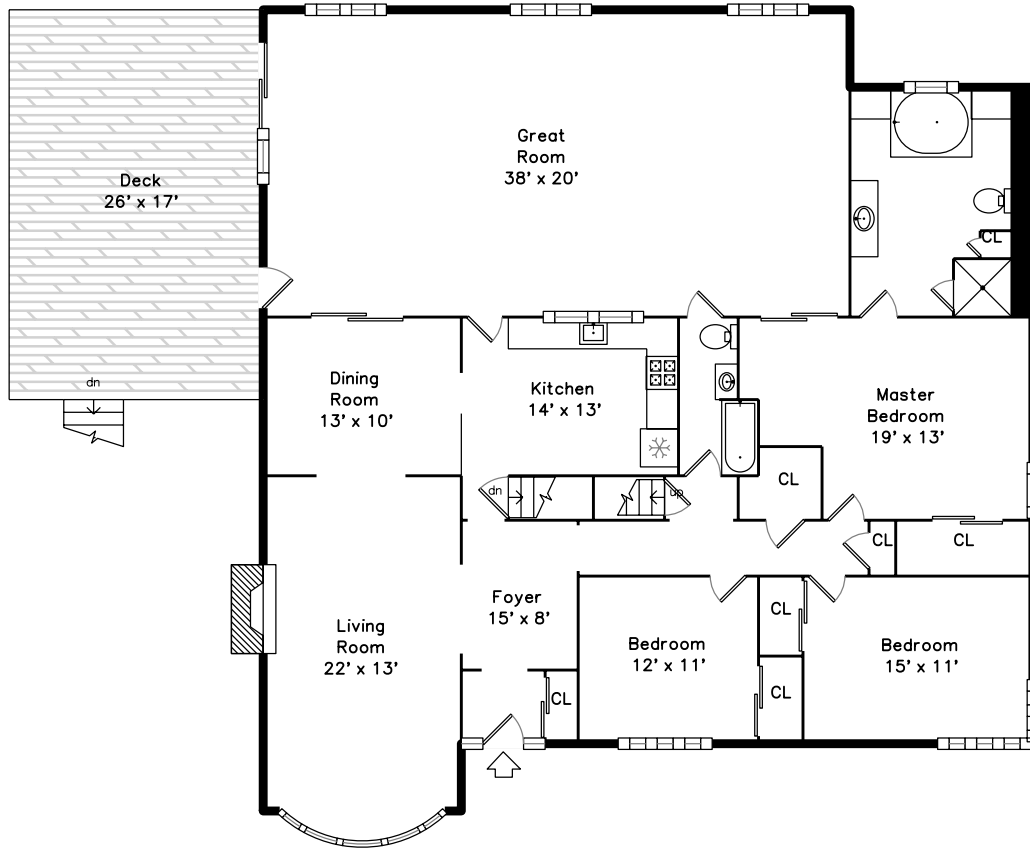

# Main

# Lower

135 Moss Hill Road  
Jamaica Plain, MA 02130

PicturePlan by  vis-home

Measurements may not be 100% accurate.  
Floor plans are provided for convenience only.  
Room sizes are not used to calculate area.

Dining Room

Dining Room

Kitchen

Kitchen

Master Bedroom

Master Bedroom

Master Bathroom

Master Bathroom

Great Room

Great Room

Great Room

Bedroom

Bedroom

Bedroom

Bedroom

Bathroom