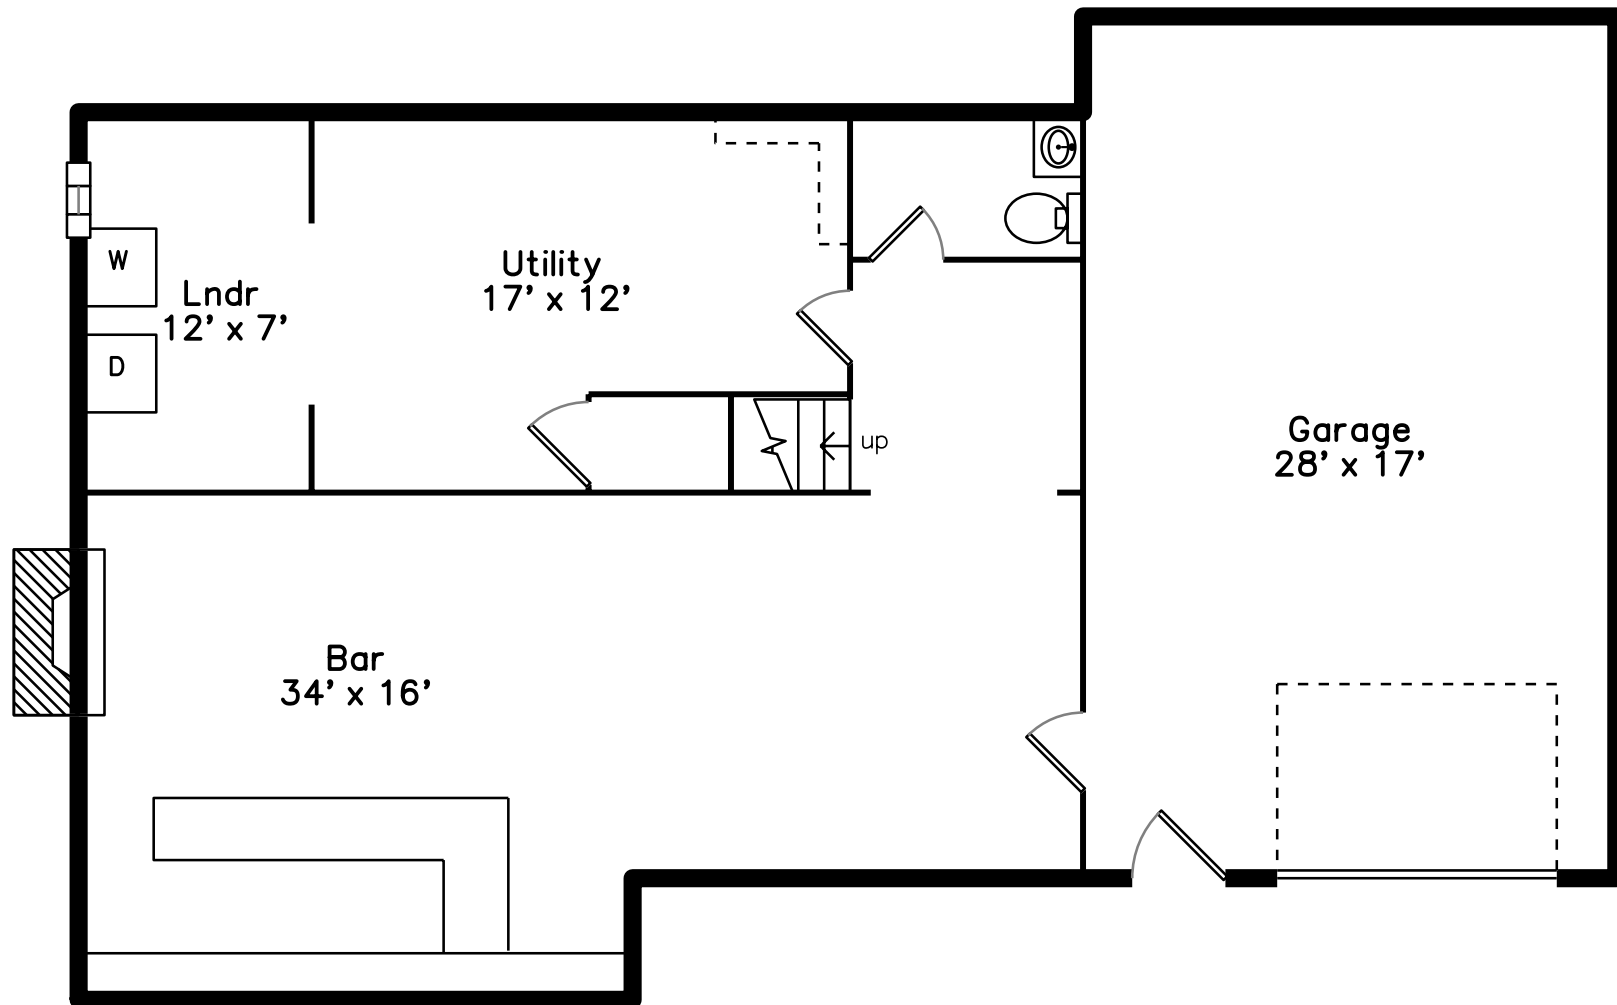

# Lower

135 Moss Hill Road  
Jamaica Plain, MA 02130

PicturePlan by  vis-home

Measurements may not be 100% accurate.  
Floor plans are provided for convenience only.  
Room sizes are not used to calculate area.

# Main

# Lower

Outside

Outside

Outside

Outside

Foyer

Living Room

Living Room

Dining Room

Dining Room

Kitchen

Kitchen

Master Bedroom

Master Bedroom

Master Bathroom

Master Bathroom