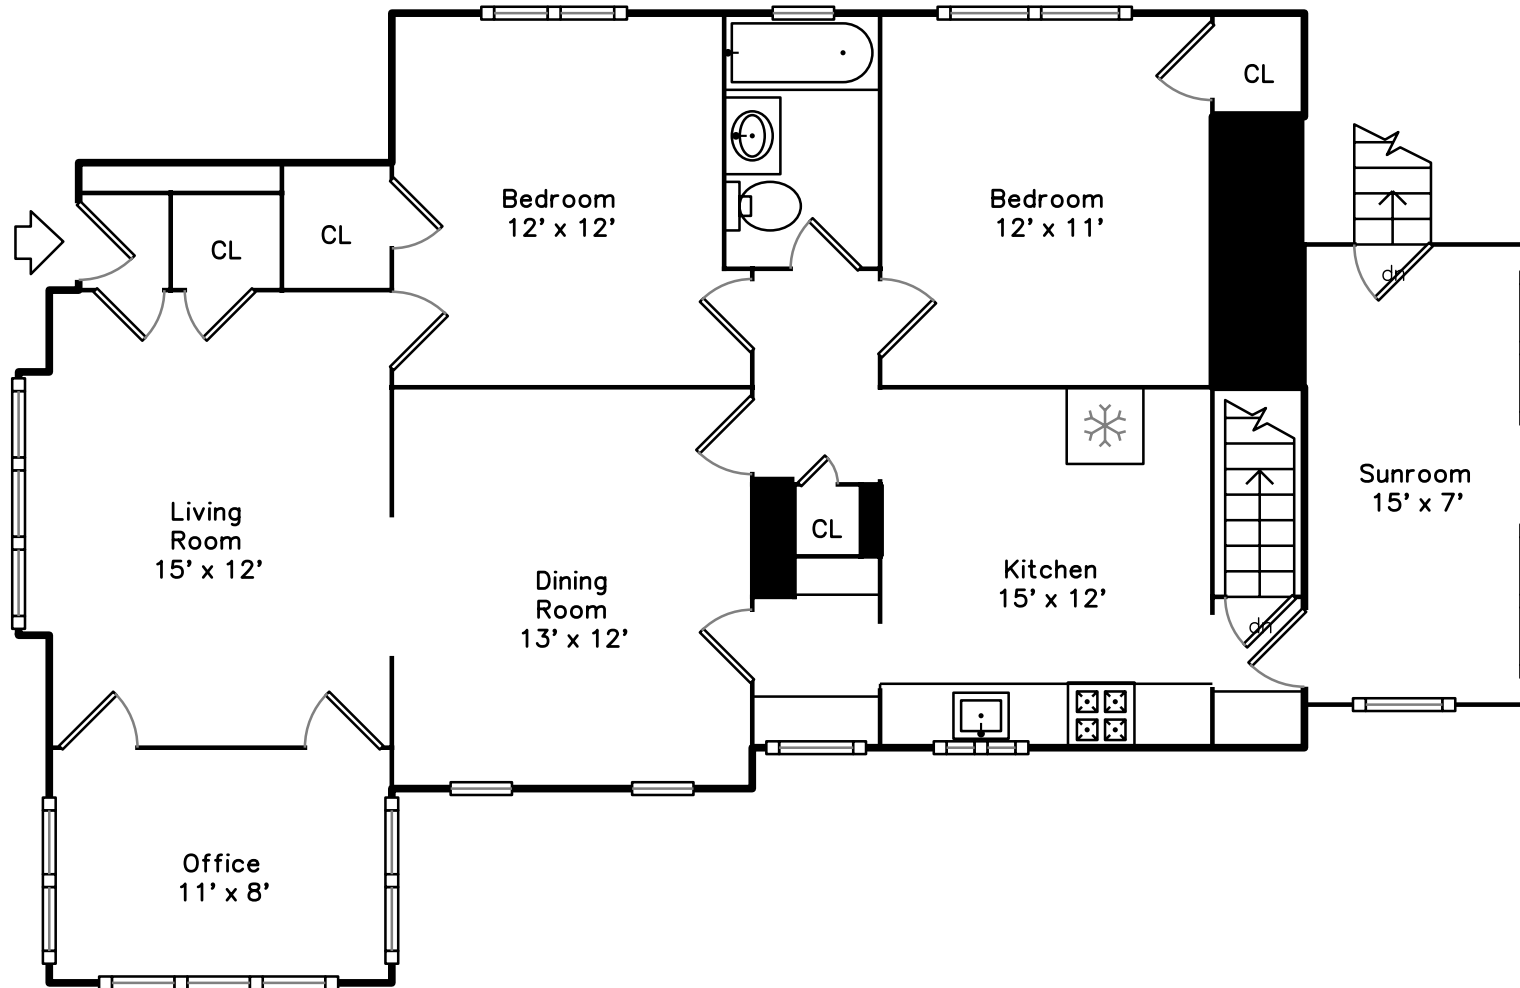

# Upper

# Main

**64-66 Milton Street  
Arlington, MA 02474**

PicturePlan(tm) by Vis-Home(C) 2016  
Measurements may not be 100% accurate.  
Floor plans are provided for convenience only.  
Room sizes are not used to calculate area.

# Main

Outside

Outside

Outside

Outside

Outside

Outside

Living Room

Living Room

Living Room

Dining Room

Dining Room

Kitchen

Kitchen

Kitchen

Office