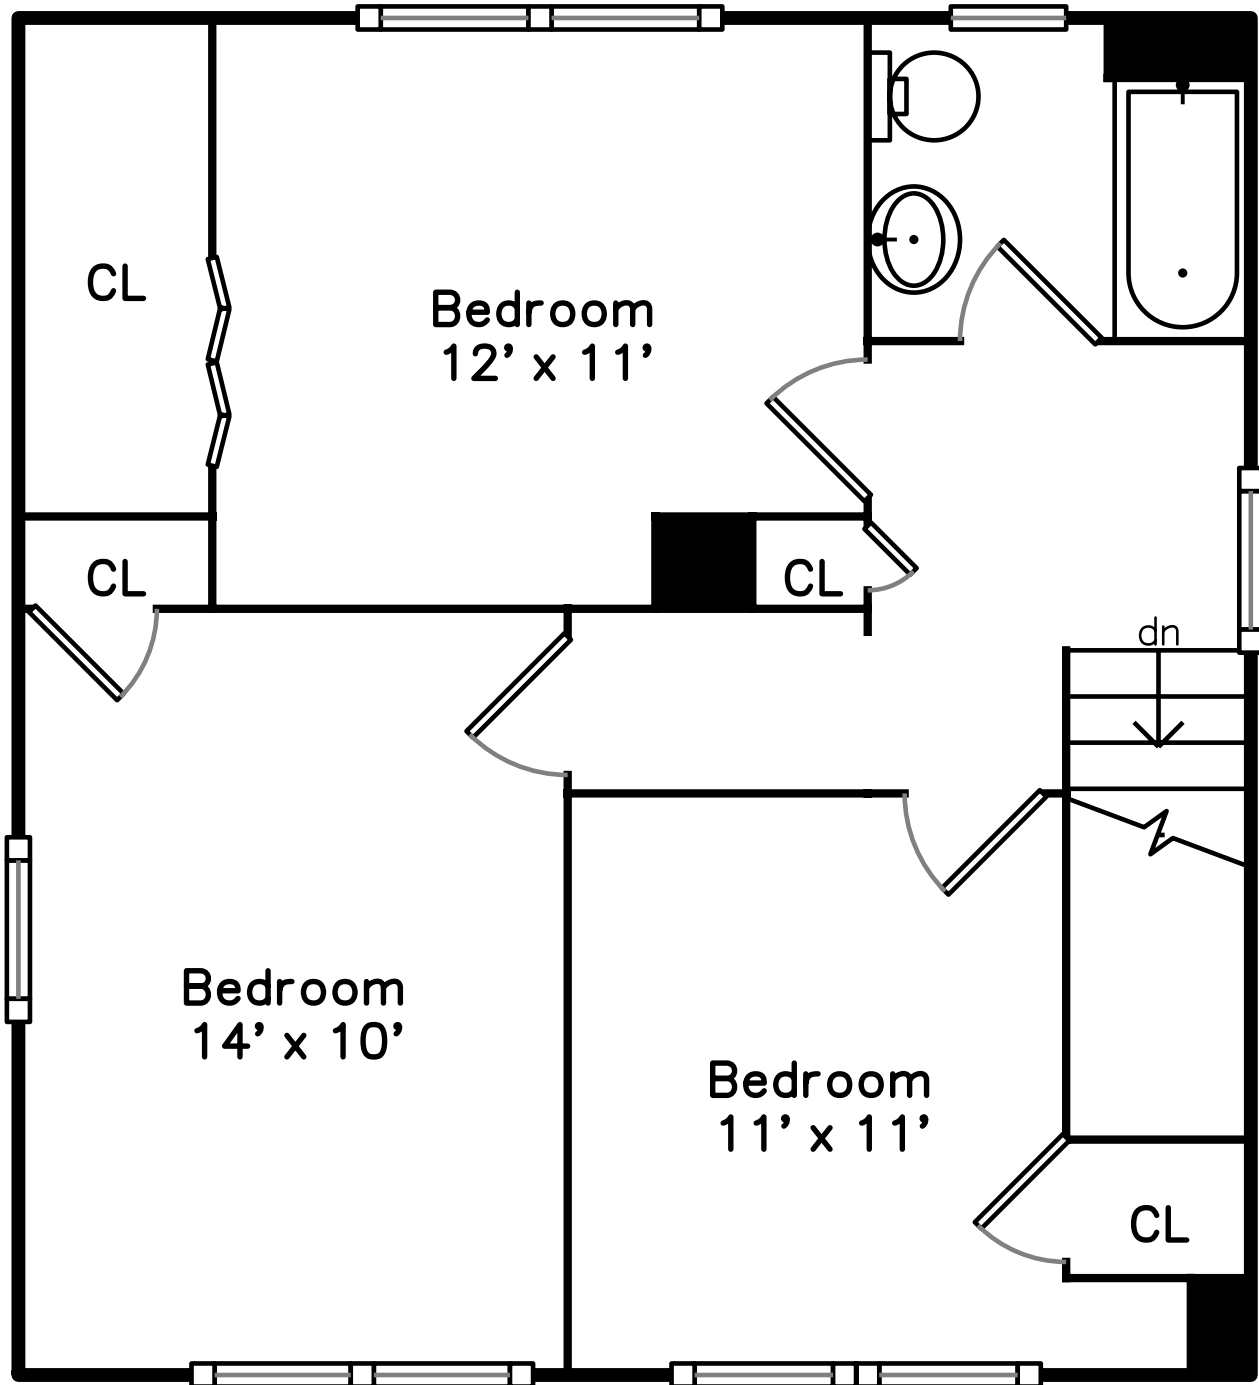

# Upper

# Main

**32 Allerton Street  
Lynn, MA 01904**

PicturePlan(tm) by Vis-Home(C) 2016  
Measurements may not be 100% accurate.  
Floor plans are provided for convenience only.  
Room sizes are not used to calculate area.

Living Room

Living Room

Living Room

Dining Room

Dining Room

Dining Room

Kitchen

Kitchen