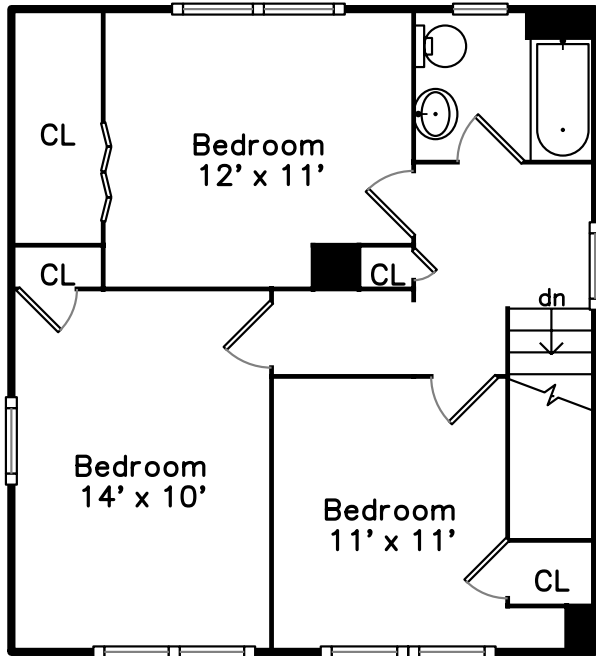

# Upper

# Main

**32 Allerton Street  
Lynn, MA 01904**

PicturePlan(tm) by Vis-Home(C) 2016  
Measurements may not be 100% accurate.  
Floor plans are provided for convenience only.  
Room sizes are not used to calculate area.

Living Room

Living Room

Living Room

Dining Room

Dining Room

Dining Room

Kitchen

Kitchen