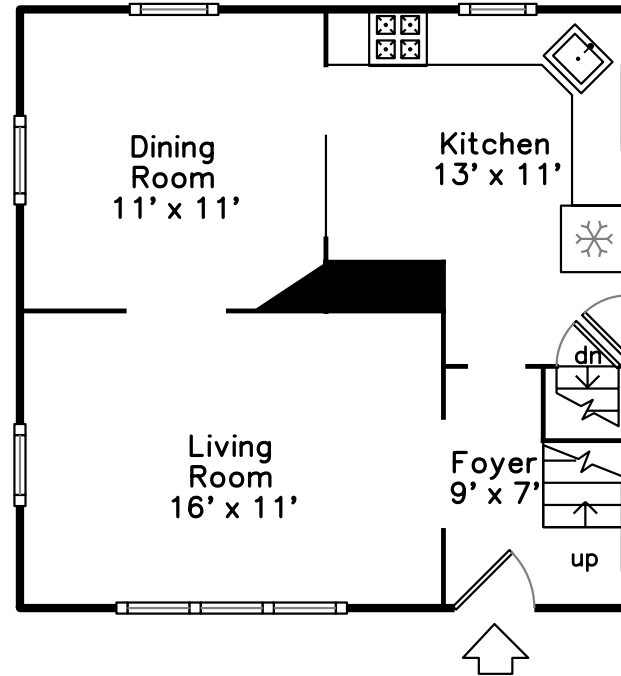

# Upper

# Main

**32 Allerton Street  
Lynn, MA 01904**

PicturePlan(tm) by Vis-Home(C) 2016  
Measurements may not be 100% accurate.  
Floor plans are provided for convenience only.  
Room sizes are not used to calculate area.

Living Room

Living Room

Living Room

Dining Room

Dining Room

Dining Room

Kitchen

Kitchen