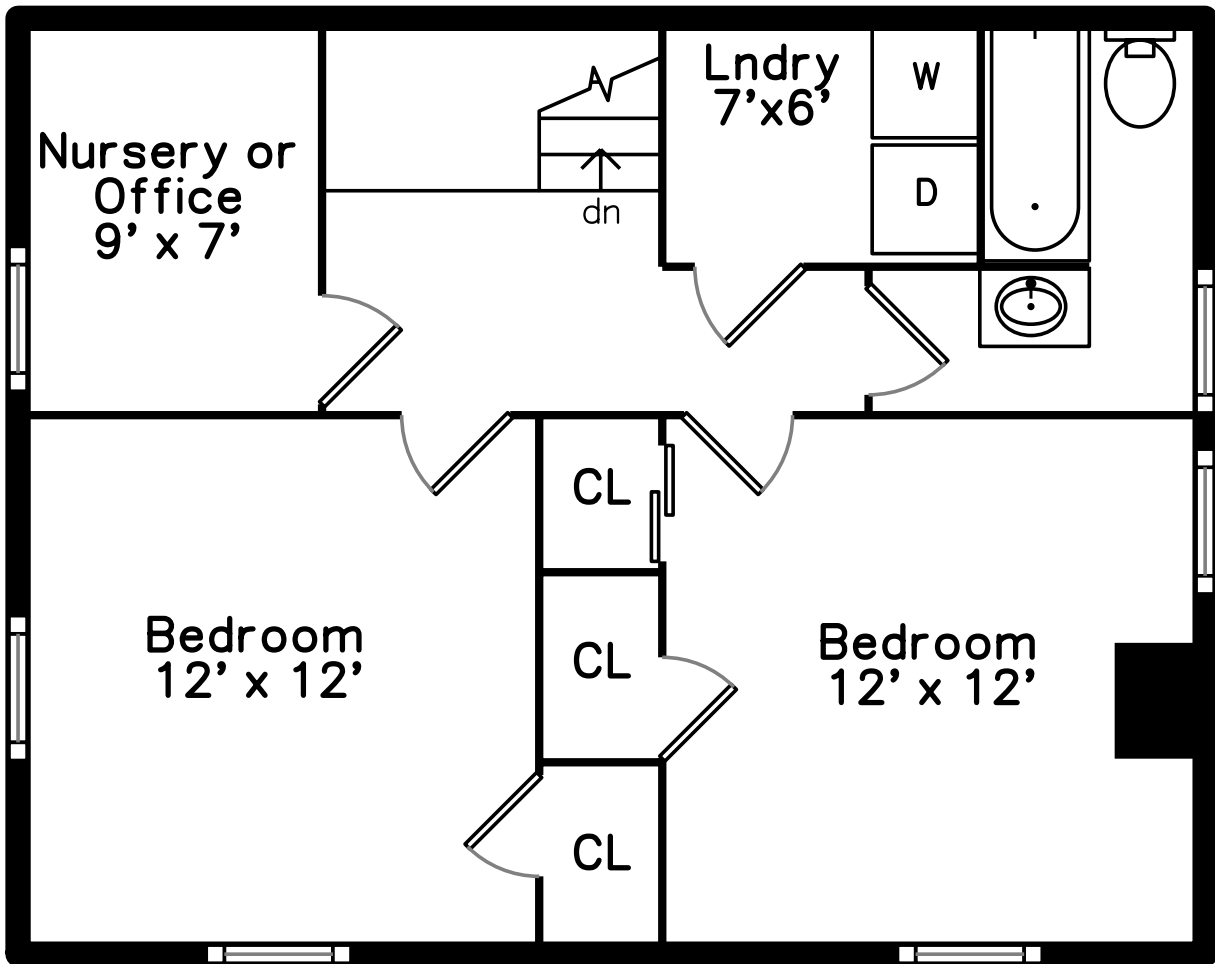

Upper

10 Palmer Street
Arlington, MA 02474

PicturePlan by  vis-home

Measurements may not be 100% accurate.

Floor plans are provided for convenience only.

Room sizes are not used to calculate area.

Main

Upper

Outside

Foyer

Living Room

Living Room

Dining Room

Dining Room

Kitchen

Kitchen

Kitchen

Kitchen

Office

Office

Bathroom

Landing

Bedroom

Bedroom

Bedroom

Bedroom

Bonus Room

Laundry

Bathroom

Bonus Room

Bonus Room