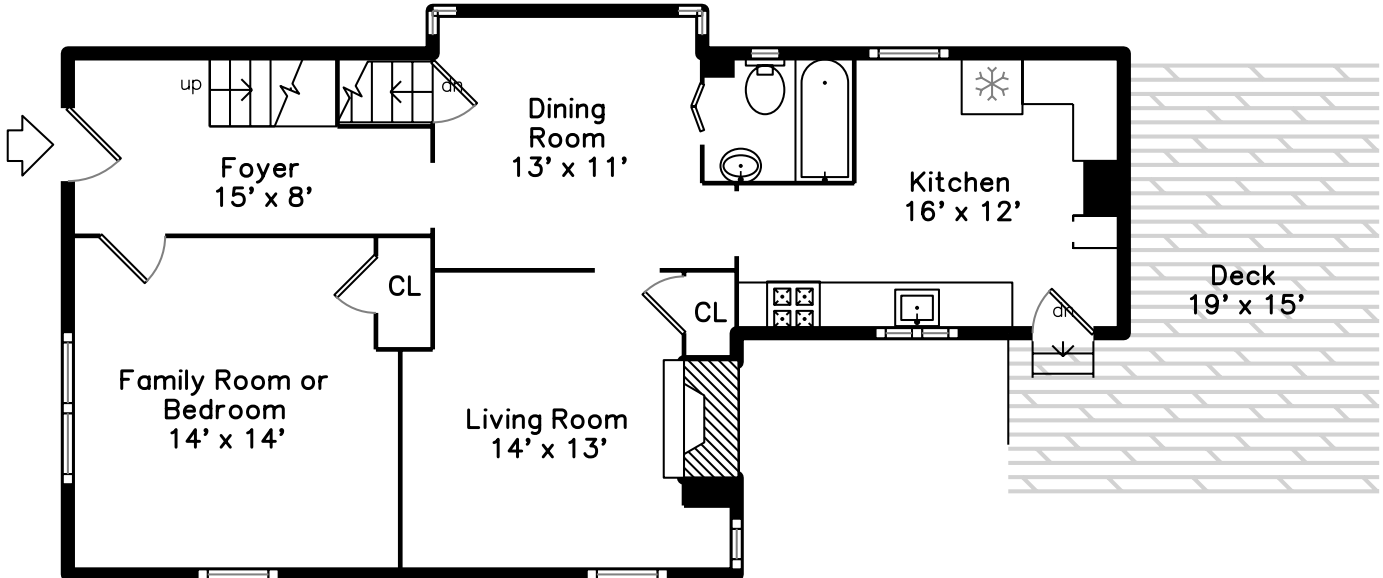

Upper

10 Palmer Street
Arlington, MA 02474

PicturePlan by  vis-home

Measurements may not be 100% accurate.

Floor plans are provided for convenience only.

Room sizes are not used to calculate area.

Main

Upper

Outside

Foyer

Living Room

Living Room

Dining Room

Dining Room

Kitchen

Kitchen

Kitchen

Kitchen

Office

Office

Bathroom

Landing

Bedroom

Bedroom

Bedroom

Bedroom

Bonus Room

Laundry

Bathroom

Bonus Room

Bonus Room