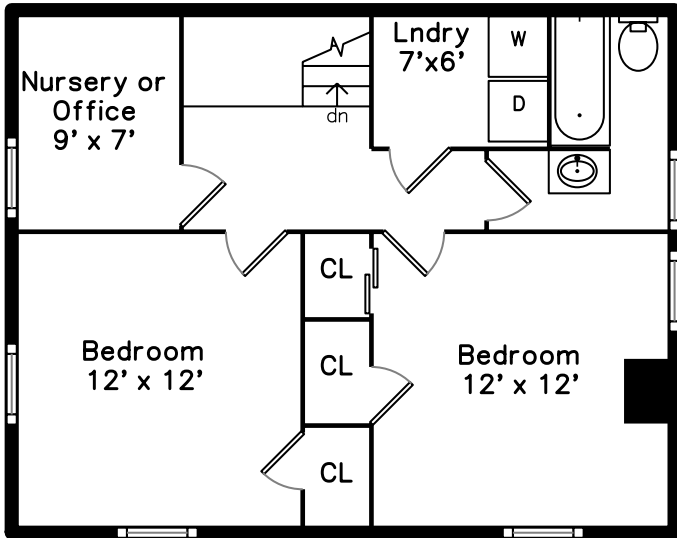

Upper

10 Palmer Street
Arlington, MA 02474

PicturePlan by  vis-home

Measurements may not be 100% accurate.

Floor plans are provided for convenience only.

Room sizes are not used to calculate area.

Main

Upper

Outside

Foyer

Living Room

Living Room

Dining Room

Dining Room

Kitchen

Kitchen

Kitchen

Kitchen

Office

Office

Bathroom

Landing

Bedroom

Bedroom

Bedroom

Bedroom

Bonus Room

Laundry

Bathroom

Bonus Room

Bonus Room