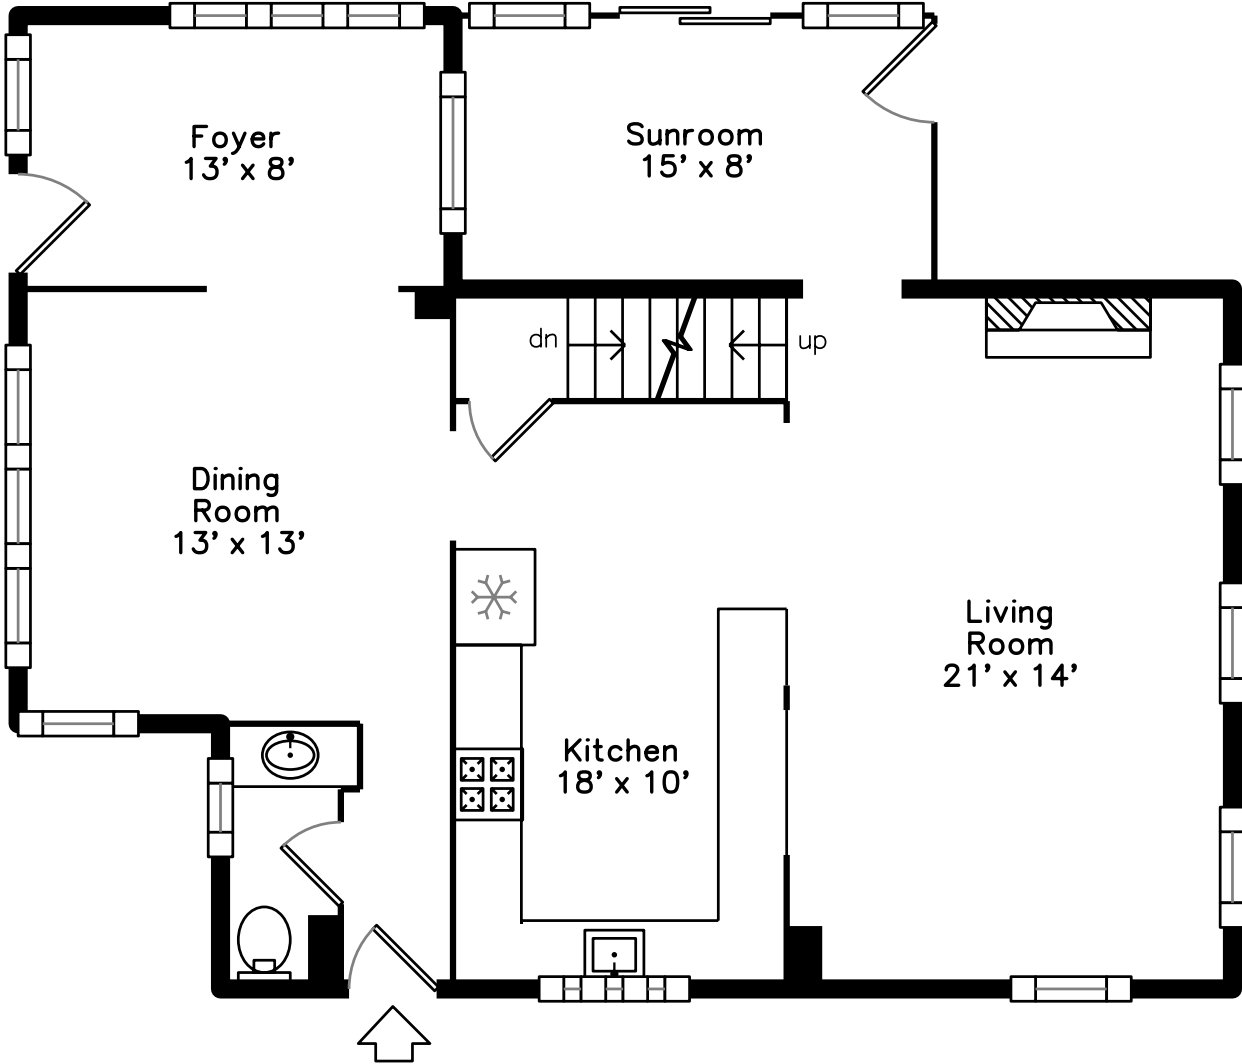

**1265 Walnut Street
Newton, MA 02461**

PicturePlan by vis-home

Measurements may not be 100% accurate.
Floor plans are provided for convenience only.
Room sizes are not used to calculate area.

Upper

Main

Basement

Outside

Outside

Outside

Foyer

Foyer

Living Room

Living Room

Dining Room

Dining Room

Dining Room

Kitchen

Kitchen

Kitchen

Sunroom

Sunroom

Sunroom

Bathroom

Master Bedroom

Master Bedroom

WIC

Master Bathroom

Master Bathroom

Bedroom

Bedroom