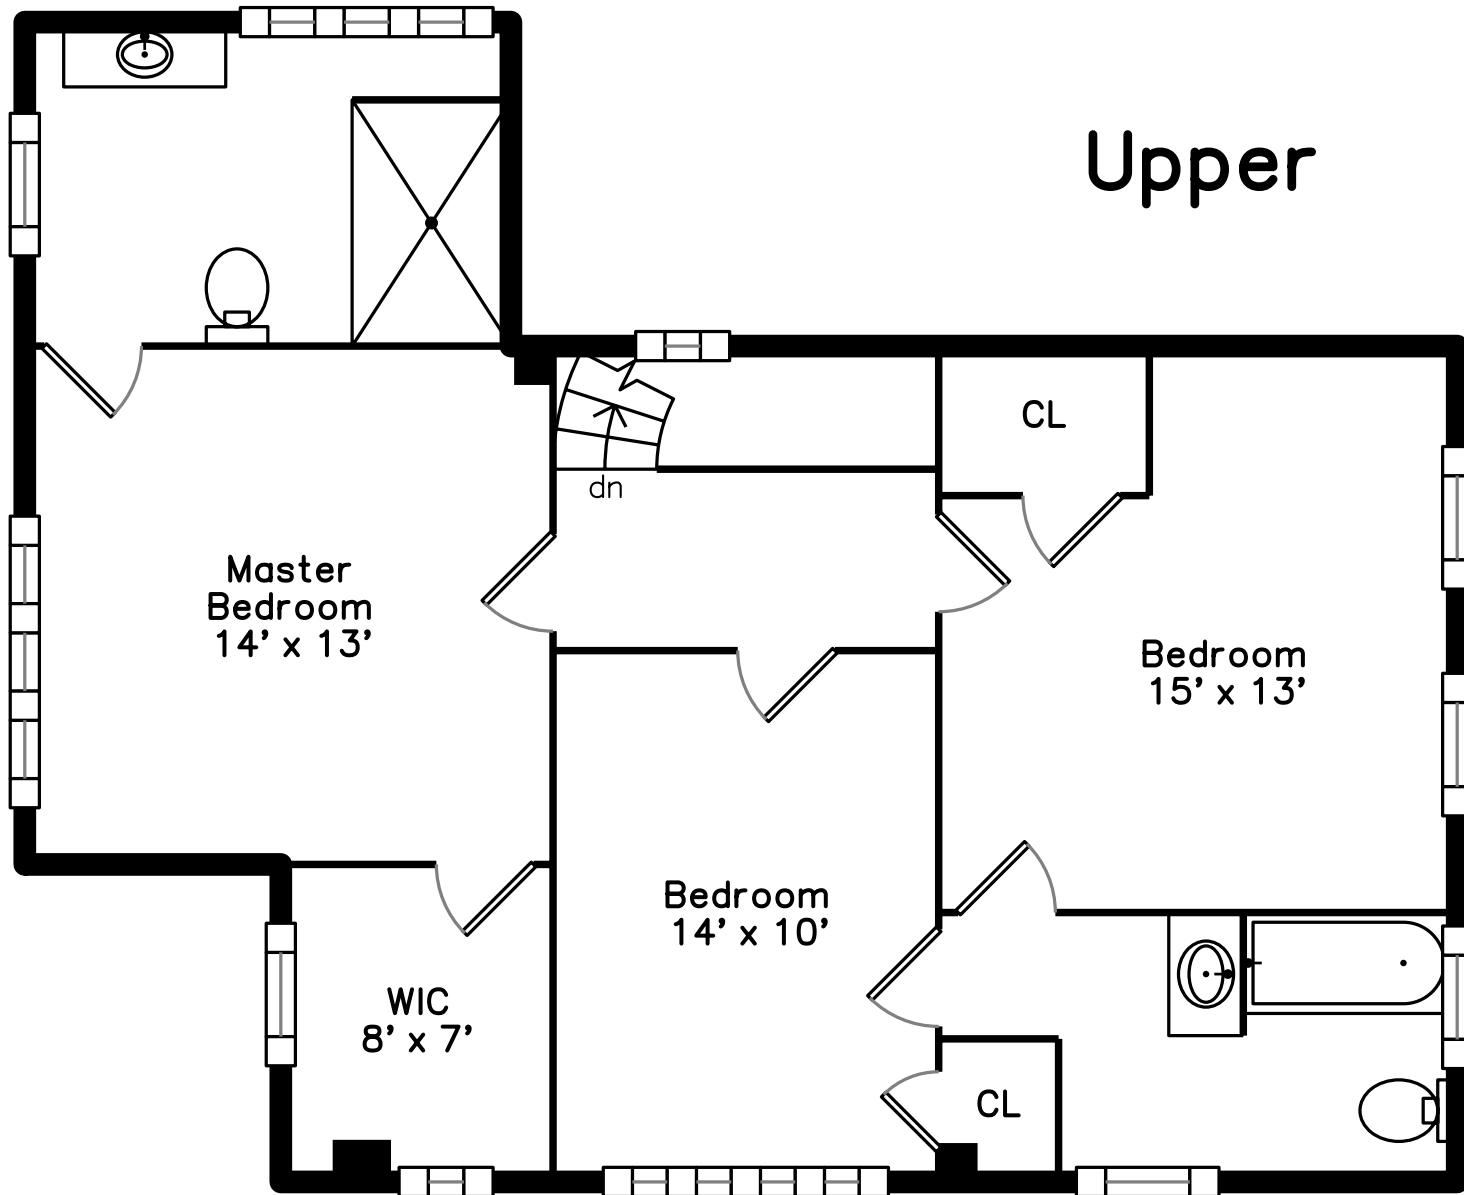

**1265 Walnut Street
Newton, MA 02461**

PicturePlan by vis-home

Measurements may not be 100% accurate.
Floor plans are provided for convenience only.
Room sizes are not used to calculate area.

Upper

Main

Basement

Outside

Outside

Outside

Foyer

Foyer

Living Room

Living Room

Dining Room

Dining Room

Dining Room

Kitchen

Kitchen

Kitchen

Sunroom

Sunroom

Sunroom

Bathroom

Master Bedroom

Master Bedroom

WIC

Master Bathroom

Master Bathroom

Bedroom

Bedroom