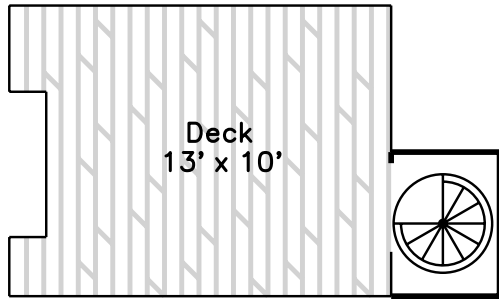

Upper

Main

156 I Street 3
South Boston, MA 02127

PicturePlan by  vis-home

Measurements may not be 100% accurate.
Floor plans are provided for convenience only.
Room sizes are not used to calculate area.

Upper

Main

Living/Dining Room

Kitchen

Kitchen

Living Dining Room

Kitchen

Bedroom

Bedroom