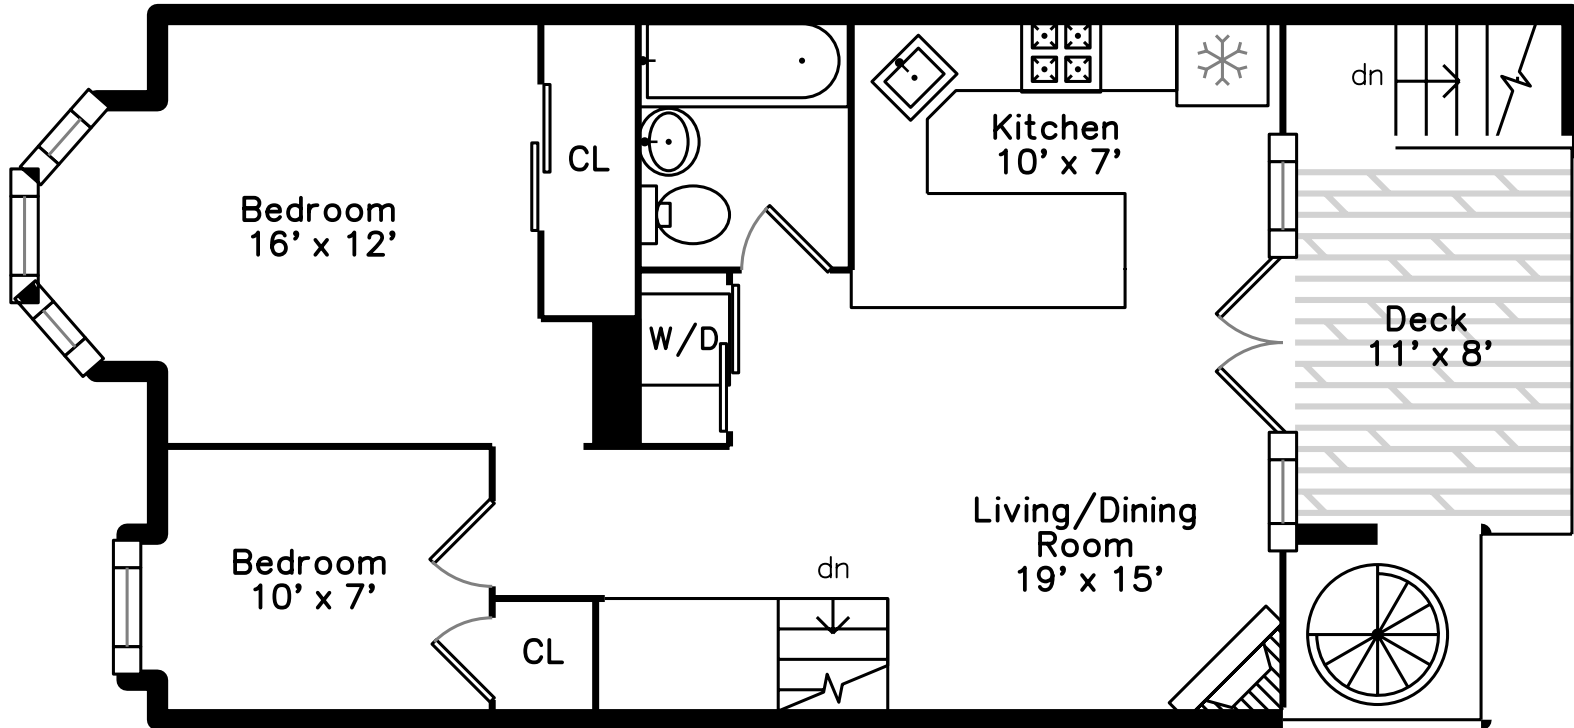

Upper

Main

156 I Street 3
South Boston, MA 02127

PicturePlan by  vis-home

Measurements may not be 100% accurate.
Floor plans are provided for convenience only.
Room sizes are not used to calculate area.

Upper

Main

Living/Dining Room

Kitchen

Kitchen

Living Dining Room

Kitchen

Bedroom

Bedroom

Bedroom

Bathroom

Deck

Deck

Deck

Deck View

Outside

Outside