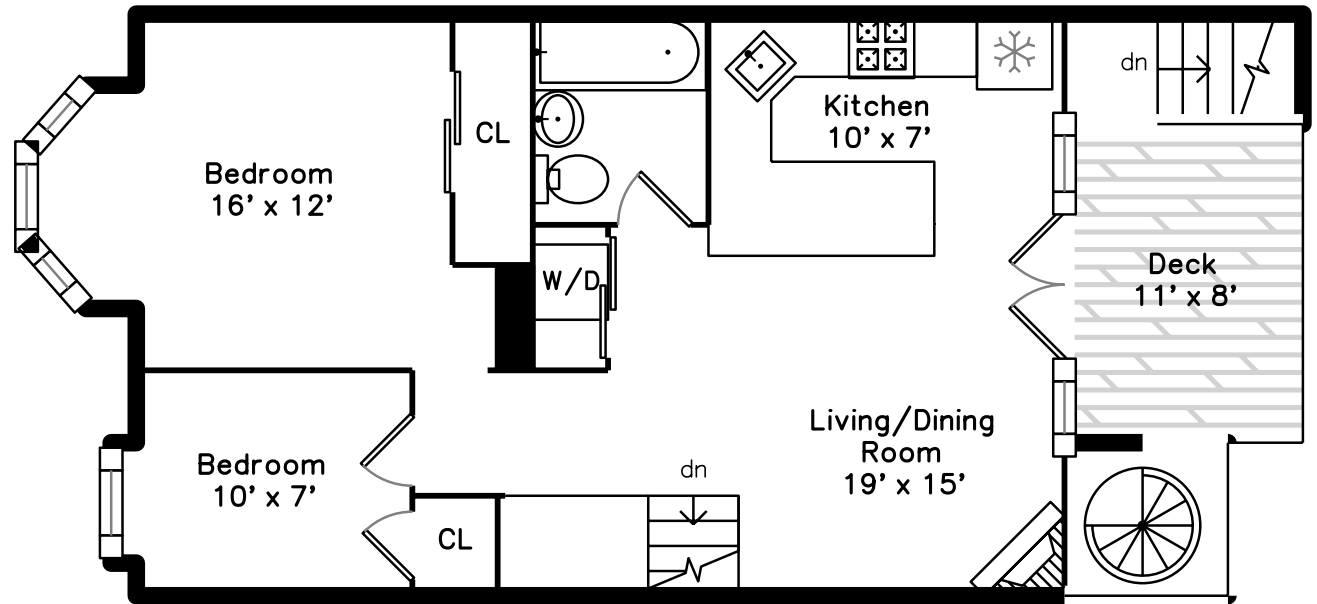

Upper

Main

156 I Street 3
South Boston, MA 02127

PicturePlan by  vis-home

Measurements may not be 100% accurate.
Floor plans are provided for convenience only.
Room sizes are not used to calculate area.

Upper

Main

Living/Dining Room

Kitchen

Kitchen

Living Dining Room

Kitchen

Bedroom

Bedroom

Bedroom

Bathroom

Deck

Deck

Deck

Deck View

Outside

Outside