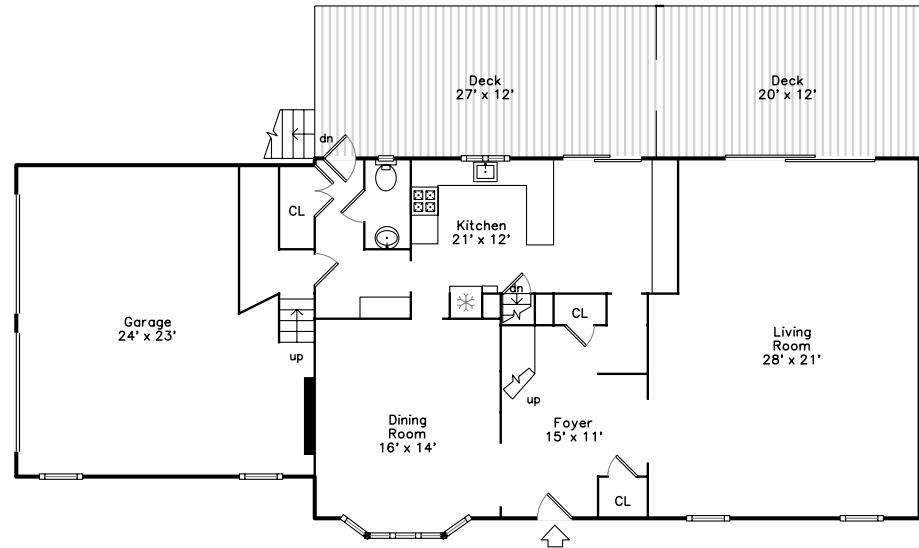

# Upper

95 Rachel Road  
Newton, MA 02459

PicturePlan(tm) by Vis-Home(C) 2016  
Measurements may not be 100% accurate.  
Floor plans are provided for convenience only.  
Room sizes are not used to calculate area.

# Main

# Basement