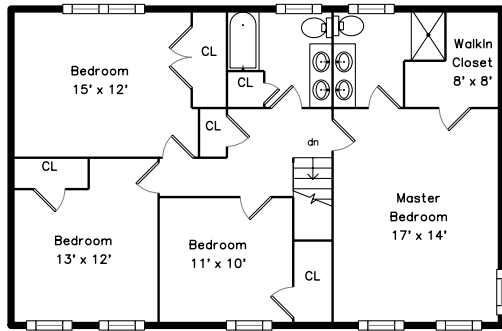

Upper

Basement

Main

37 Huckleberry Road
Hopkinton, MA 01748

PicturePlan by vis-home

Measurements may not be 100% accurate.
Floor plans are provided for convenience only.
Room sizes are not used to calculate area.

Family Room

Family Room

Sunroom

Sunroom

Laundry

Bathroom

Master Bedroom

Master Bedroom

Master Bathroom

Bedroom

Bedroom

Bedroom

Bedroom

Bedroom

Bedroom

Bathroom

Bonus Room

Den

Den

Entry

Entry

Media Room

Media Room

Bathroom