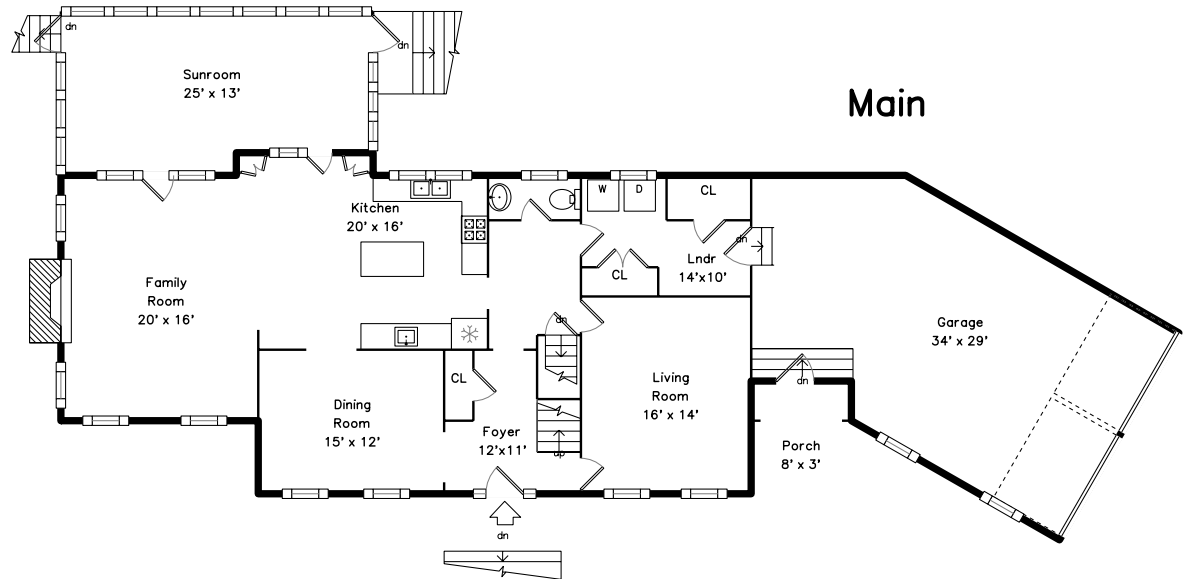

Upper

Basement

Main

37 Huckleberry Road
Hopkinton, MA 01748

PicturePlan by vis-home

Measurements may not be 100% accurate.
Floor plans are provided for convenience only.
Room sizes are not used to calculate area.

Upper

Basement

Outside

Outside

Outside

Outside

Outside

Outside

Living Room

Dining Room

Dining Room

Kitchen

Kitchen

Kitchen

Kitchen

Kitchen

Bonus Room

Den

Den

Entry

Entry

Media Room

Media Room

Bathroom