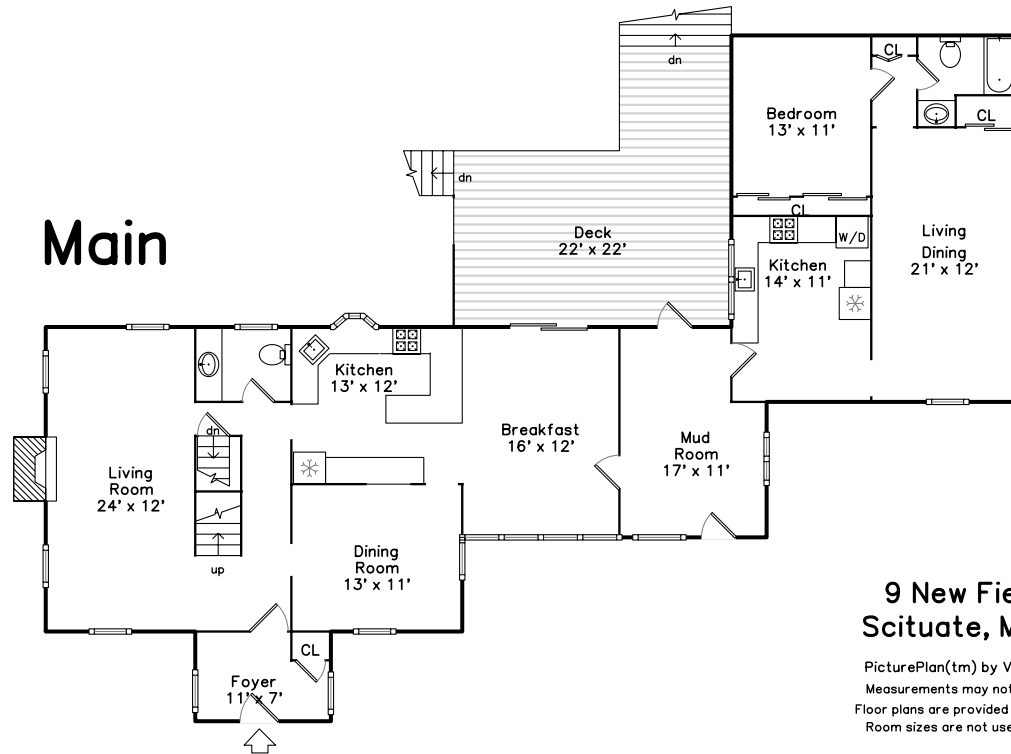

Upper

Main

**9 New Field Road
Scituate, MA 02066**

PicturePlan(tm) by Vis-Home(C) 2016
Measurements may not be 100% accurate.
Floor plans are provided for convenience only.
Room sizes are not used to calculate area.

Upper

Main

Outside

Deck

Deck

Living Room

Living Room

Dining Room

Dining Room

Kitchen

Kitchen

Kitchen

Bathroom

Living Dining

Kitchen

Kitchen

Bedroom

Landing

Bedroom

Bedroom

Bedroom

Bedroom

Bathroom