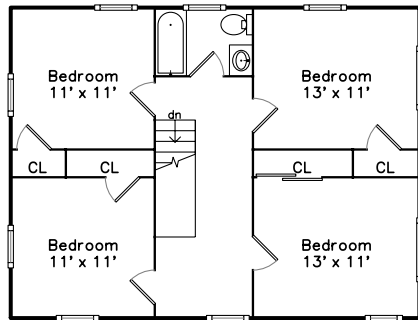

Upper

Main

**9 New Field Road
Scituate, MA 02066**

PicturePlan(tm) by Vis-Home(C) 2016
Measurements may not be 100% accurate.
Floor plans are provided for convenience only.
Room sizes are not used to calculate area.

Upper

Main

Outside

Deck

Deck

Living Room

Living Room

Dining Room

Dining Room

Kitchen

Kitchen

Kitchen

Bathroom

Living Dining

Kitchen

Kitchen

Bedroom

Landing

Bedroom

Bedroom

Bedroom

Bedroom

Bathroom