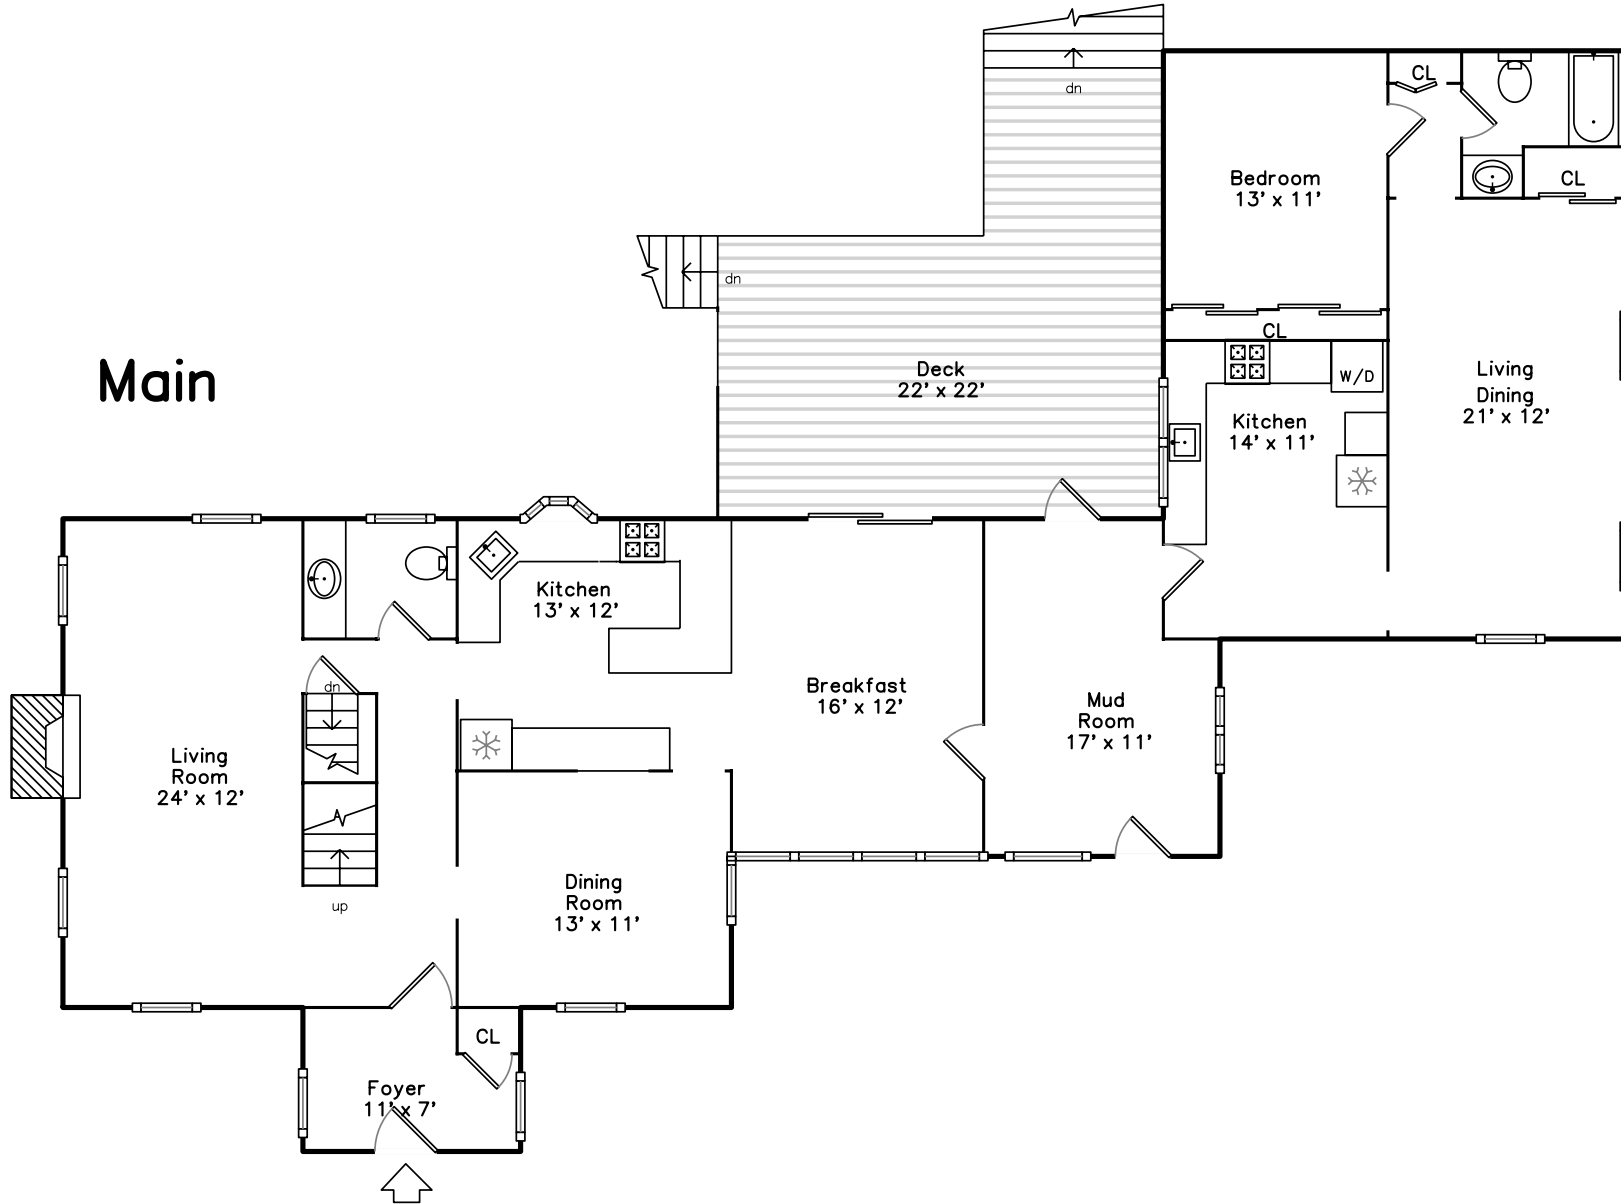

Upper

Main

**9 New Field Road
Scituate, MA 02066**

PicturePlan(tm) by Vis-Home(C) 2016
Measurements may not be 100% accurate.
Floor plans are provided for convenience only.
Room sizes are not used to calculate area.

Upper

Main

Outside

Deck

Deck

Living Room

Living Room

Dining Room

Dining Room

Kitchen

Kitchen

Kitchen

Bathroom

Living Dining

Kitchen

Kitchen

Bedroom

Landing

Bedroom

Bedroom

Bedroom

Bedroom

Bathroom