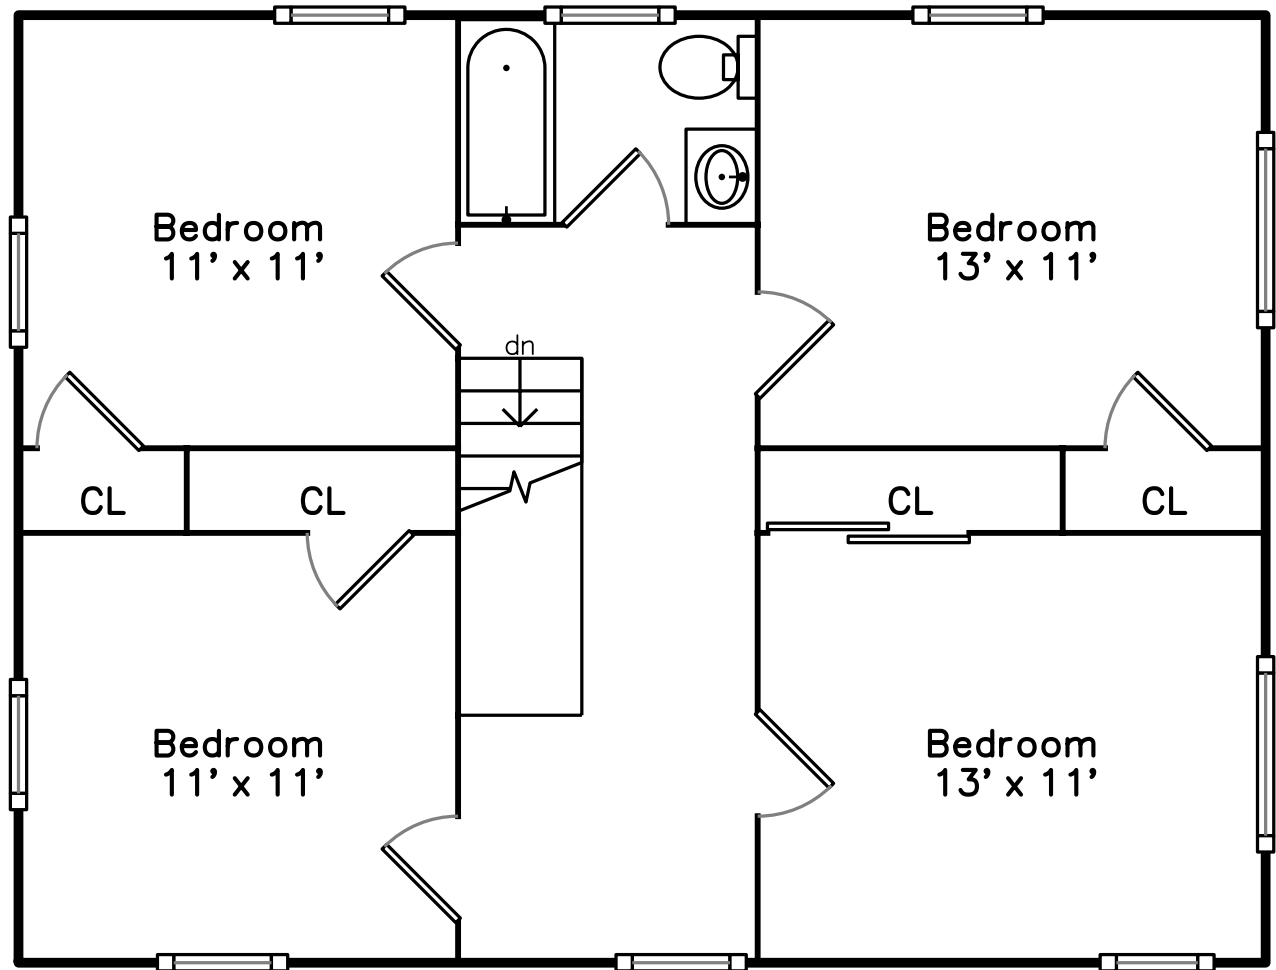

Upper

Main

**9 New Field Road
Scituate, MA 02066**

PicturePlan(tm) by Vis-Home(C) 2016
Measurements may not be 100% accurate.
Floor plans are provided for convenience only.
Room sizes are not used to calculate area.

Upper

Main

Outside

Deck

Deck

Living Room

Living Room

Dining Room

Dining Room

Kitchen

Kitchen

Kitchen

Bathroom

Living Dining

Kitchen

Kitchen

Bedroom

Landing

Bedroom

Bedroom

Bedroom

Bedroom

Bathroom