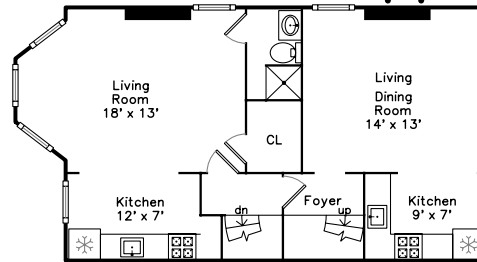

Top

Upper

**98 Moreland Street
Boston, MA 02119**

PicturePlan(tm) by Vis-Home(C) 2016
Measurements may not be 100% accurate.
Floor plans are provided for convenience only.
Room sizes are not used to calculate area.

Main

Basement

Top

Upper

Main

Basement

Outside

Outside

Outside

Living Room

Living Room

Kitchen

Kitchen

Bedroom

Bedroom

Bathroom

Living Room

Living Room

Living Room

Living Dining Room

Living Dining Room

Kitchen

Kitchen

Bathroom