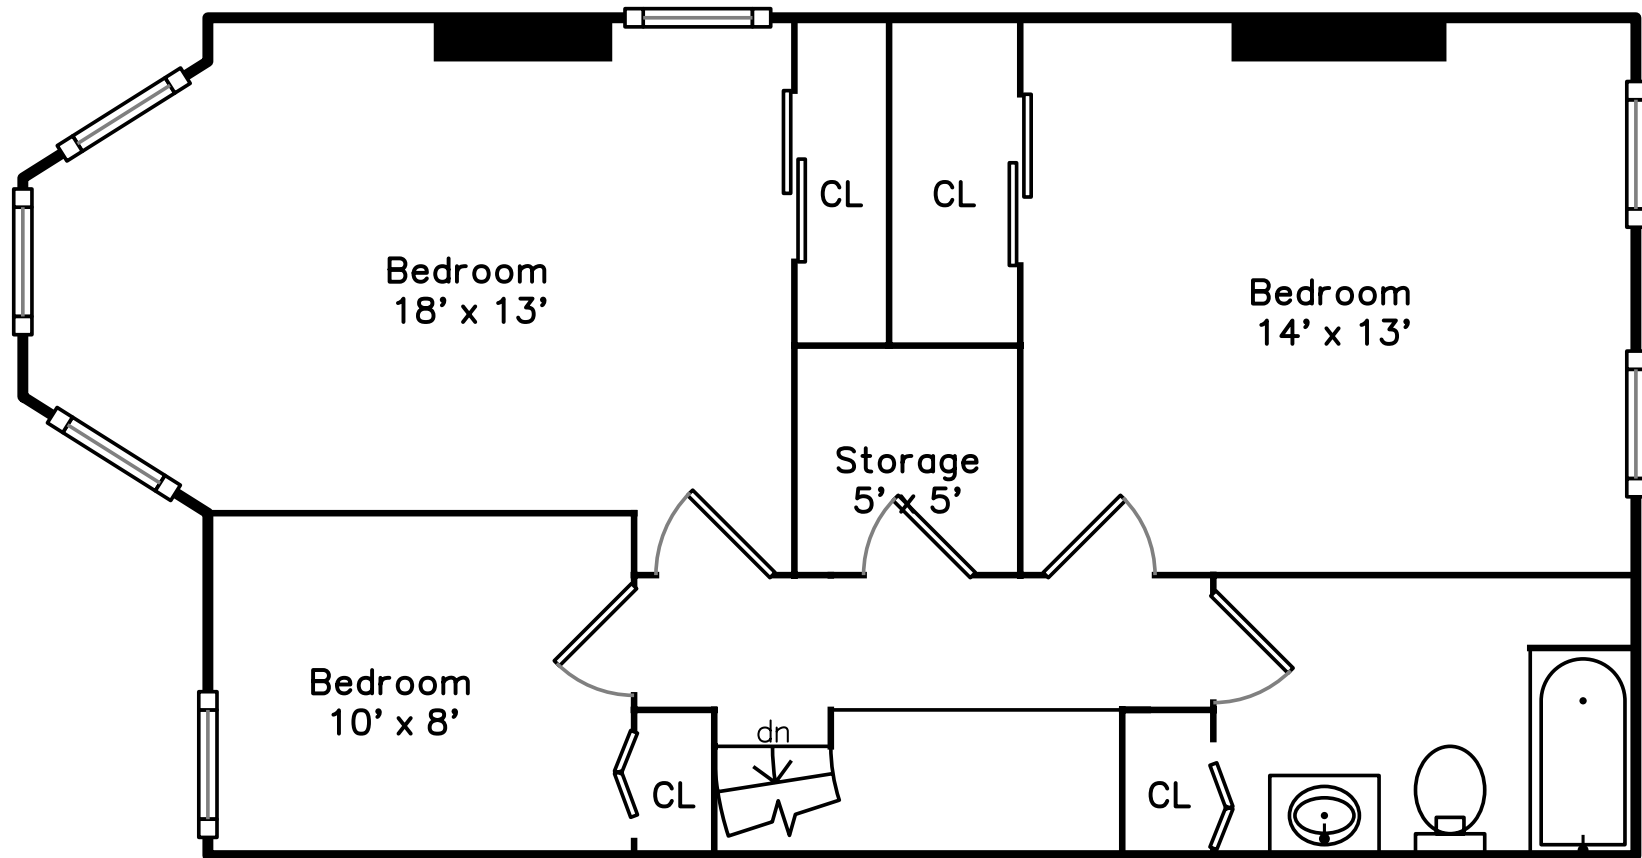

Top

Upper

**98 Moreland Street
Boston, MA 02119**

PicturePlan(tm) by Vis-Home(C) 2016
Measurements may not be 100% accurate.
Floor plans are provided for convenience only.
Room sizes are not used to calculate area.

Main

Basement

Top

Upper

Main

Basement

Outside

Outside

Outside

Living Room

Living Room

Kitchen

Kitchen

Bedroom

Bedroom

Bathroom

Living Room

Living Room

Living Room

Living Dining Room

Living Dining Room

Kitchen

Kitchen

Bathroom