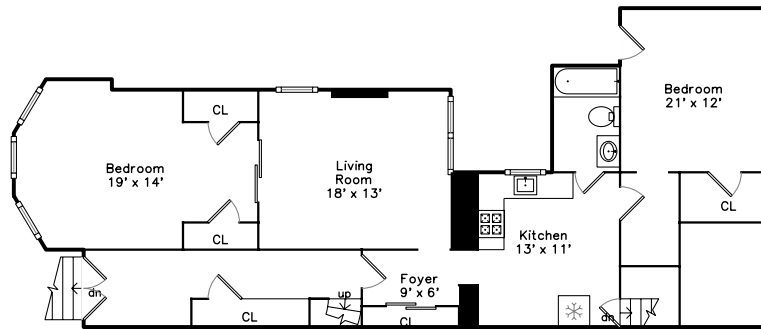

Top

Upper

**98 Moreland Street
Boston, MA 02119**

PicturePlan(tm) by Vis-Home(C) 2016
Measurements may not be 100% accurate.
Floor plans are provided for convenience only.
Room sizes are not used to calculate area.

Main

Basement

Top

Upper

Main

Basement

Outside

Outside

Outside

Living Room

Living Room

Kitchen

Kitchen

Bedroom

Bedroom

Bathroom

Living Room

Living Room

Living Room

Living Dining Room

Living Dining Room

Kitchen

Kitchen

Bathroom