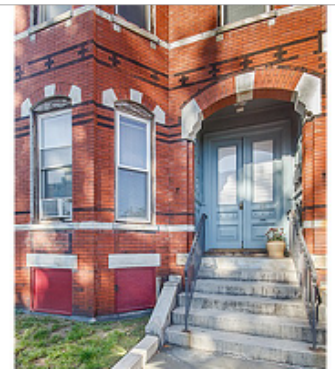

Top

Upper

**98 Moreland Street
Boston, MA 02119**

PicturePlan(tm) by Vis-Home(C) 2016
Measurements may not be 100% accurate.
Floor plans are provided for convenience only.
Room sizes are not used to calculate area.

Main

Basement

Top

Upper

Main

Basement

Outside

Outside