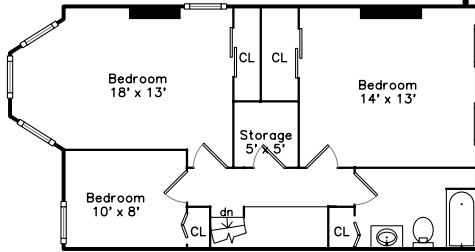

Top

Upper

**98 Moreland Street
Boston, MA 02119**

PicturePlan(tm) by Vis-Home(C) 2016
Measurements may not be 100% accurate.
Floor plans are provided for convenience only.
Room sizes are not used to calculate area.

Main

Basement

Top

Upper

Main

Basement

Outside

Outside

Outside

Living Room

Living Room

Kitchen

Kitchen

Bedroom

Bedroom

Bathroom

Living Room

Living Room

Living Room

Living Dining Room

Living Dining Room

Kitchen

Kitchen

Bathroom