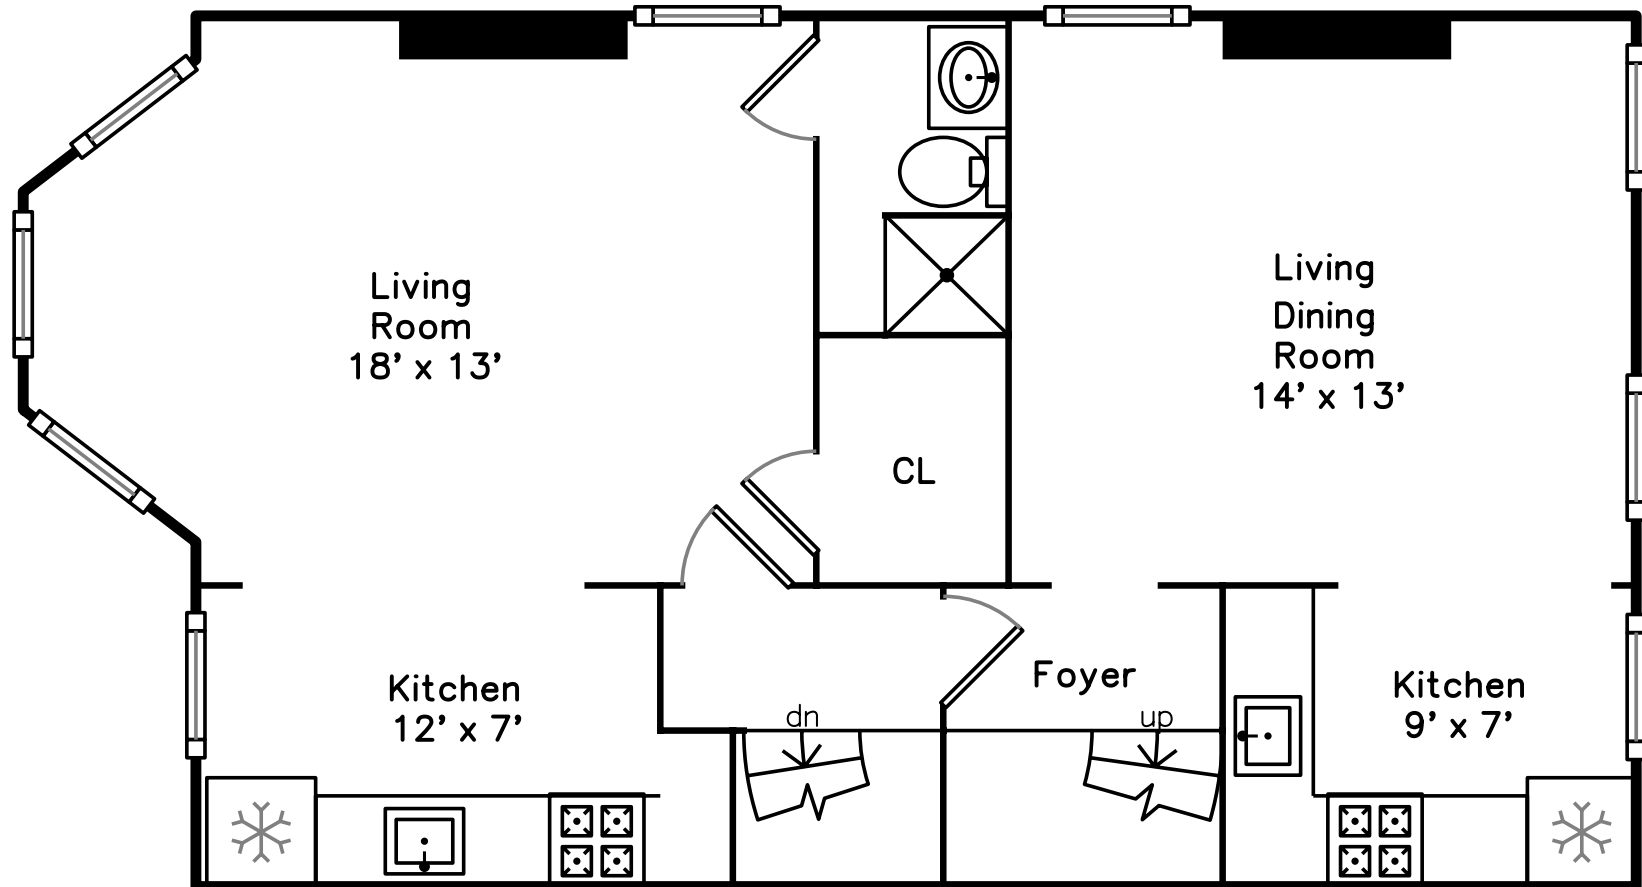

Top

Upper

**98 Moreland Street
Boston, MA 02119**

PicturePlan(tm) by Vis-Home(C) 2016
Measurements may not be 100% accurate.
Floor plans are provided for convenience only.
Room sizes are not used to calculate area.

Main

Basement

Top

Upper

Main

Basement

Outside

Outside

Outside

Living Room

Living Room

Kitchen

Kitchen

Bedroom

Bedroom

Bathroom

Living Room

Living Room

Living Room

Living Dining Room

Living Dining Room

Kitchen

Kitchen

Bathroom