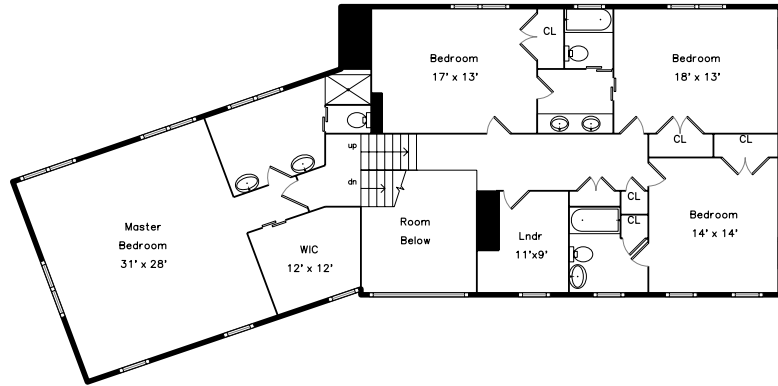

Upper

Main

Lower

52 Hunting Lane
Sherborn, MA 01770

PicturePlan by  vis-home

Measurements may not be 100% accurate.
Floor plans are provided for convenience only.
Room sizes are not used to calculate area.

Upper

Main

Lower

Outside

Foyer

Living Room

Living Room

Kitchen

Porch

Kitchen

Porch

Master Bedroom

Media Room

Media Room