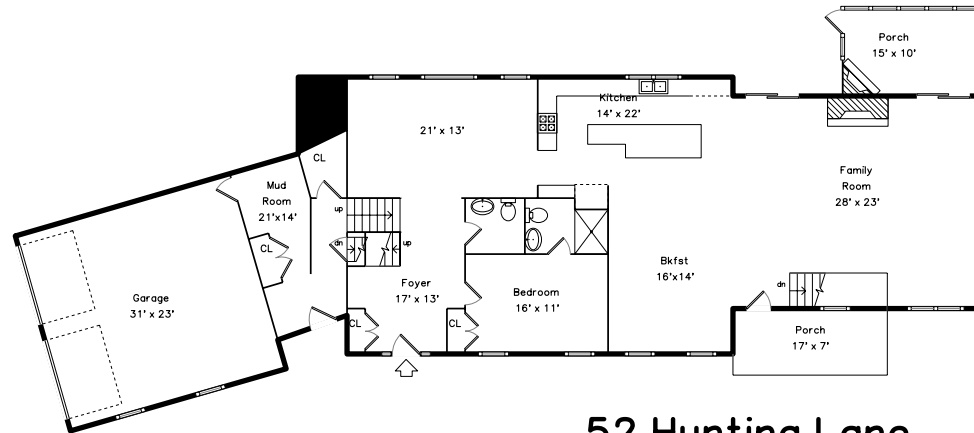

Upper

Main

Lower

52 Hunting Lane
Sherborn, MA 01770

PicturePlan by  vis-home

Measurements may not be 100% accurate.
Floor plans are provided for convenience only.
Room sizes are not used to calculate area.

Upper

Main

Lower

Outside

Foyer

Living Room

Living Room

Kitchen

Porch

Kitchen

Porch

Master Bedroom

Media Room

Media Room