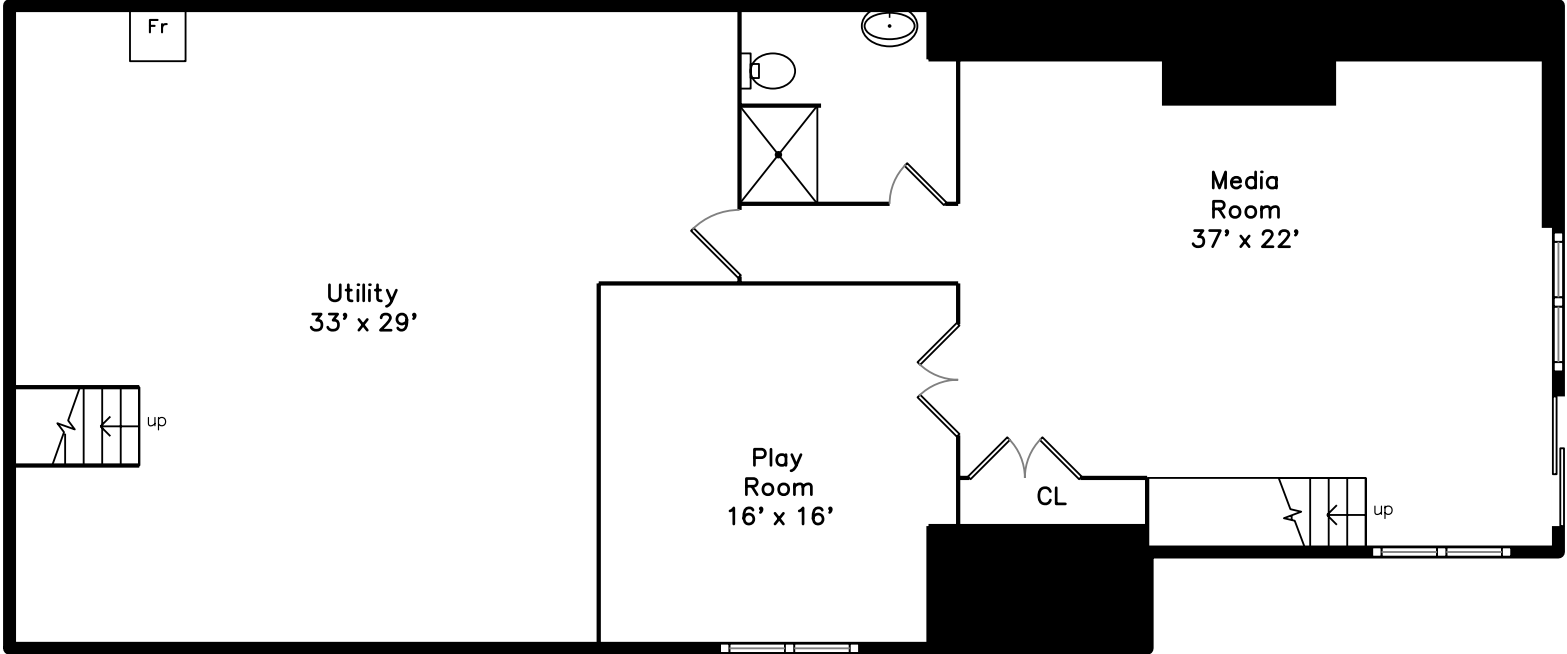

Upper

Main

Lower

52 Hunting Lane
Sherborn, MA 01770

PicturePlan by  vis-home

Measurements may not be 100% accurate.
Floor plans are provided for convenience only.
Room sizes are not used to calculate area.

Upper

Main

Lower

Outside

Foyer

Living Room

Living Room

Kitchen

Porch

Kitchen

Porch

Master Bedroom

Media Room

Media Room