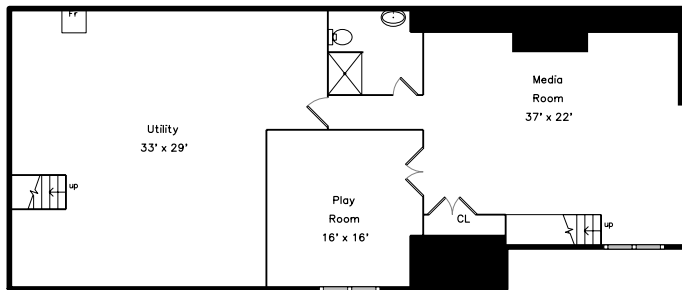

Upper

Main

Lower

52 Hunting Lane
Sherborn, MA 01770

PicturePlan by  vis-home

Measurements may not be 100% accurate.
Floor plans are provided for convenience only.
Room sizes are not used to calculate area.

Upper

Main

Lower

Outside

Foyer

Living Room

Living Room

Kitchen

Porch

Kitchen

Porch

Master Bedroom

Media Room

Media Room