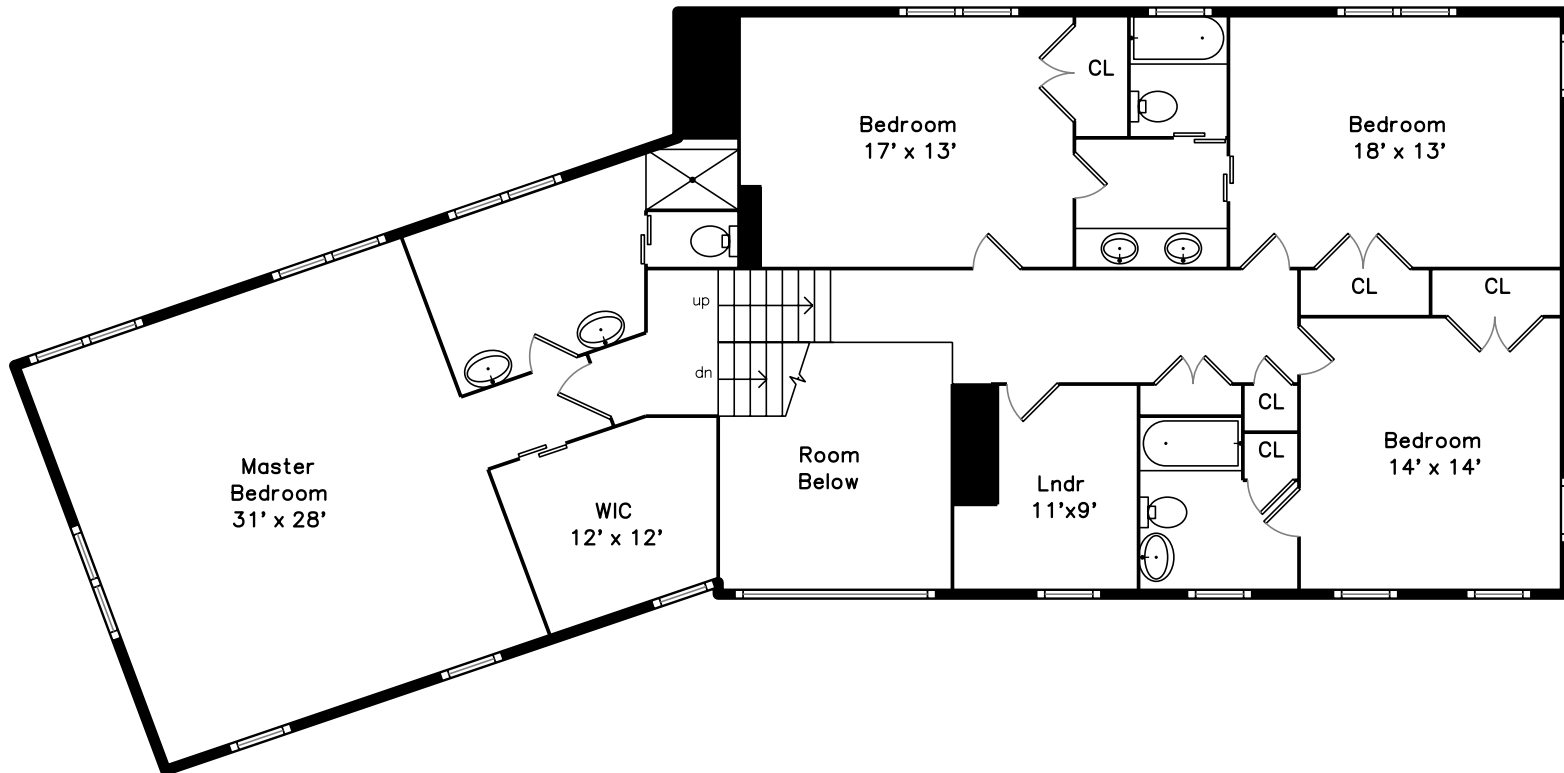

Upper

Main

Lower

52 Hunting Lane
Sherborn, MA 01770

PicturePlan by  vis-home

Measurements may not be 100% accurate.
Floor plans are provided for convenience only.
Room sizes are not used to calculate area.

Upper

Main

Lower

Outside

Foyer

Living Room

Living Room

Kitchen

Porch

Kitchen

Porch

Master Bedroom

Media Room

Media Room