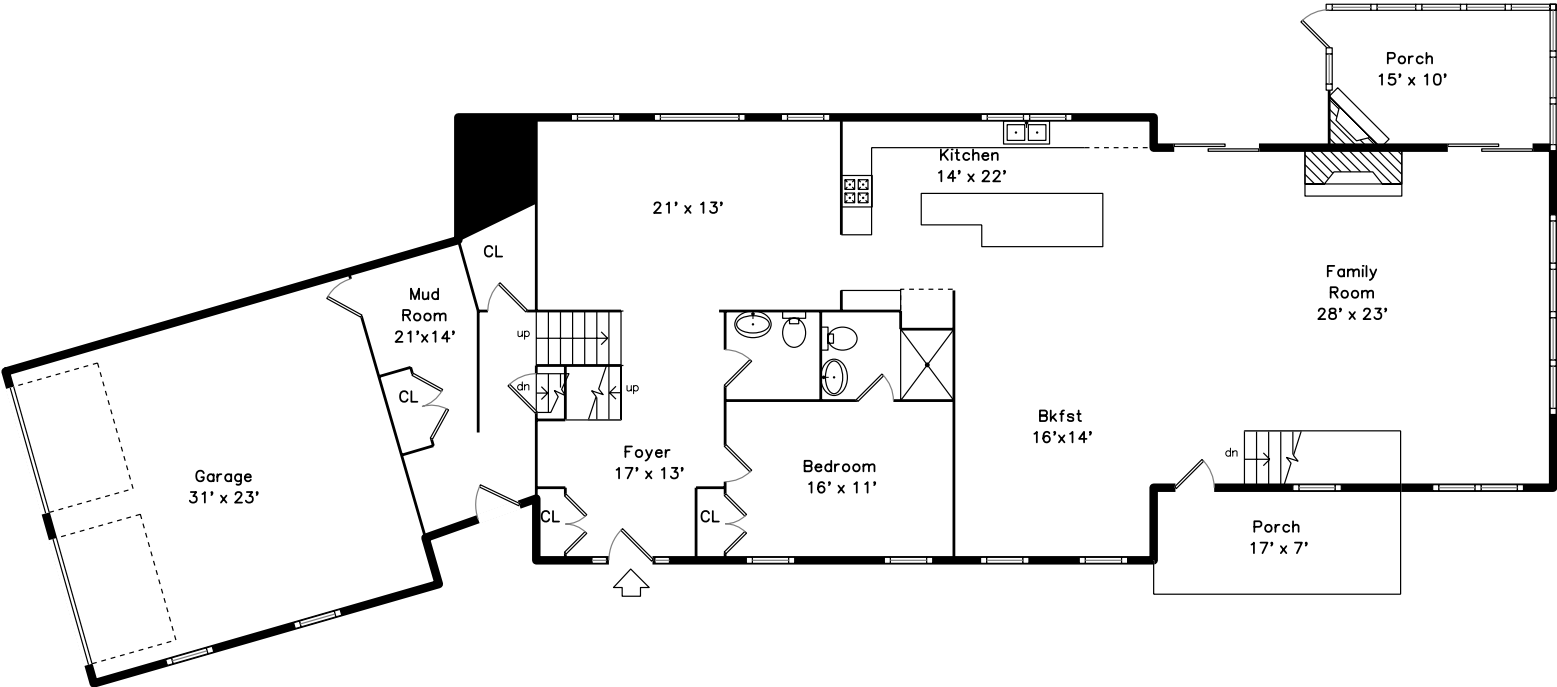

Upper

Main

Lower

52 Hunting Lane
Sherborn, MA 01770

PicturePlan by  vis-home

Measurements may not be 100% accurate.
Floor plans are provided for convenience only.
Room sizes are not used to calculate area.

Upper

Main

Lower

Outside

Foyer

Living Room

Living Room

Kitchen

Porch

Kitchen

Porch

Master Bedroom

Media Room

Media Room