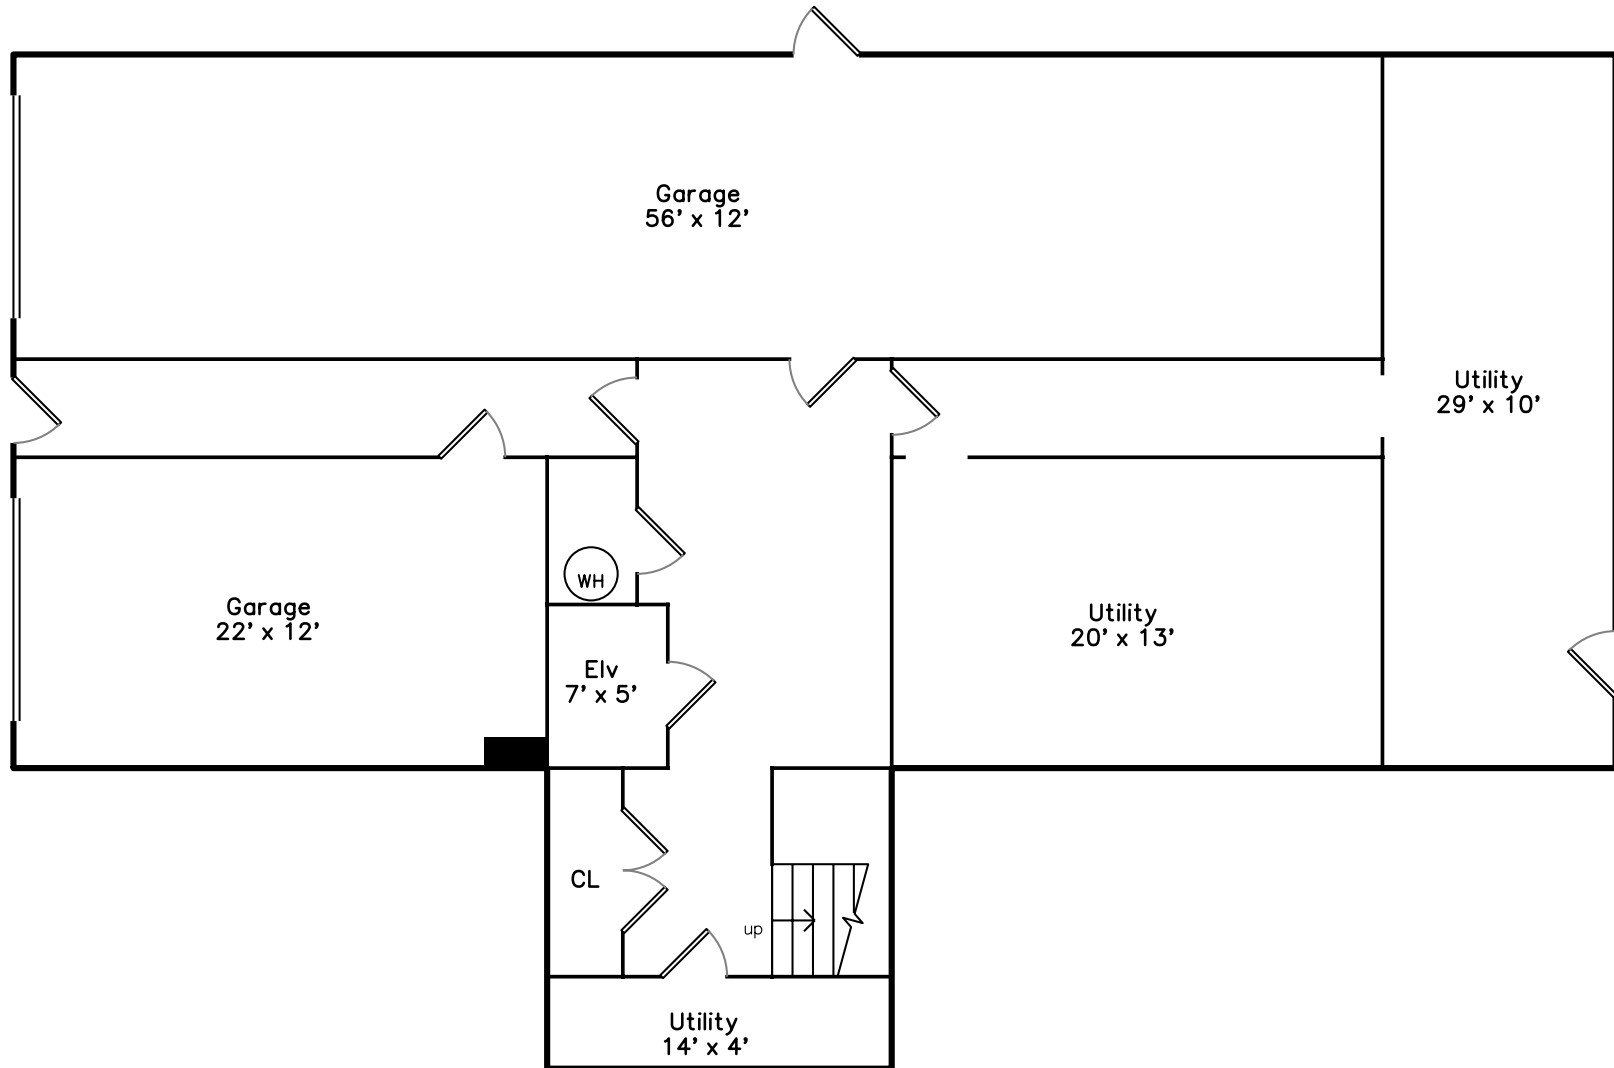

# Basement

165 Wings Neck Road  
Bourne, MA 02559

PicturePlan(tm) by Vis-Home(C) 2016  
Measurements may not be 100% accurate.  
Floor plans are provided for convenience only.  
Room sizes are not used to calculate area.

# Basement

3D View – TopDown

Outside

Dining Room

Office

Outside

Family Room

Outside