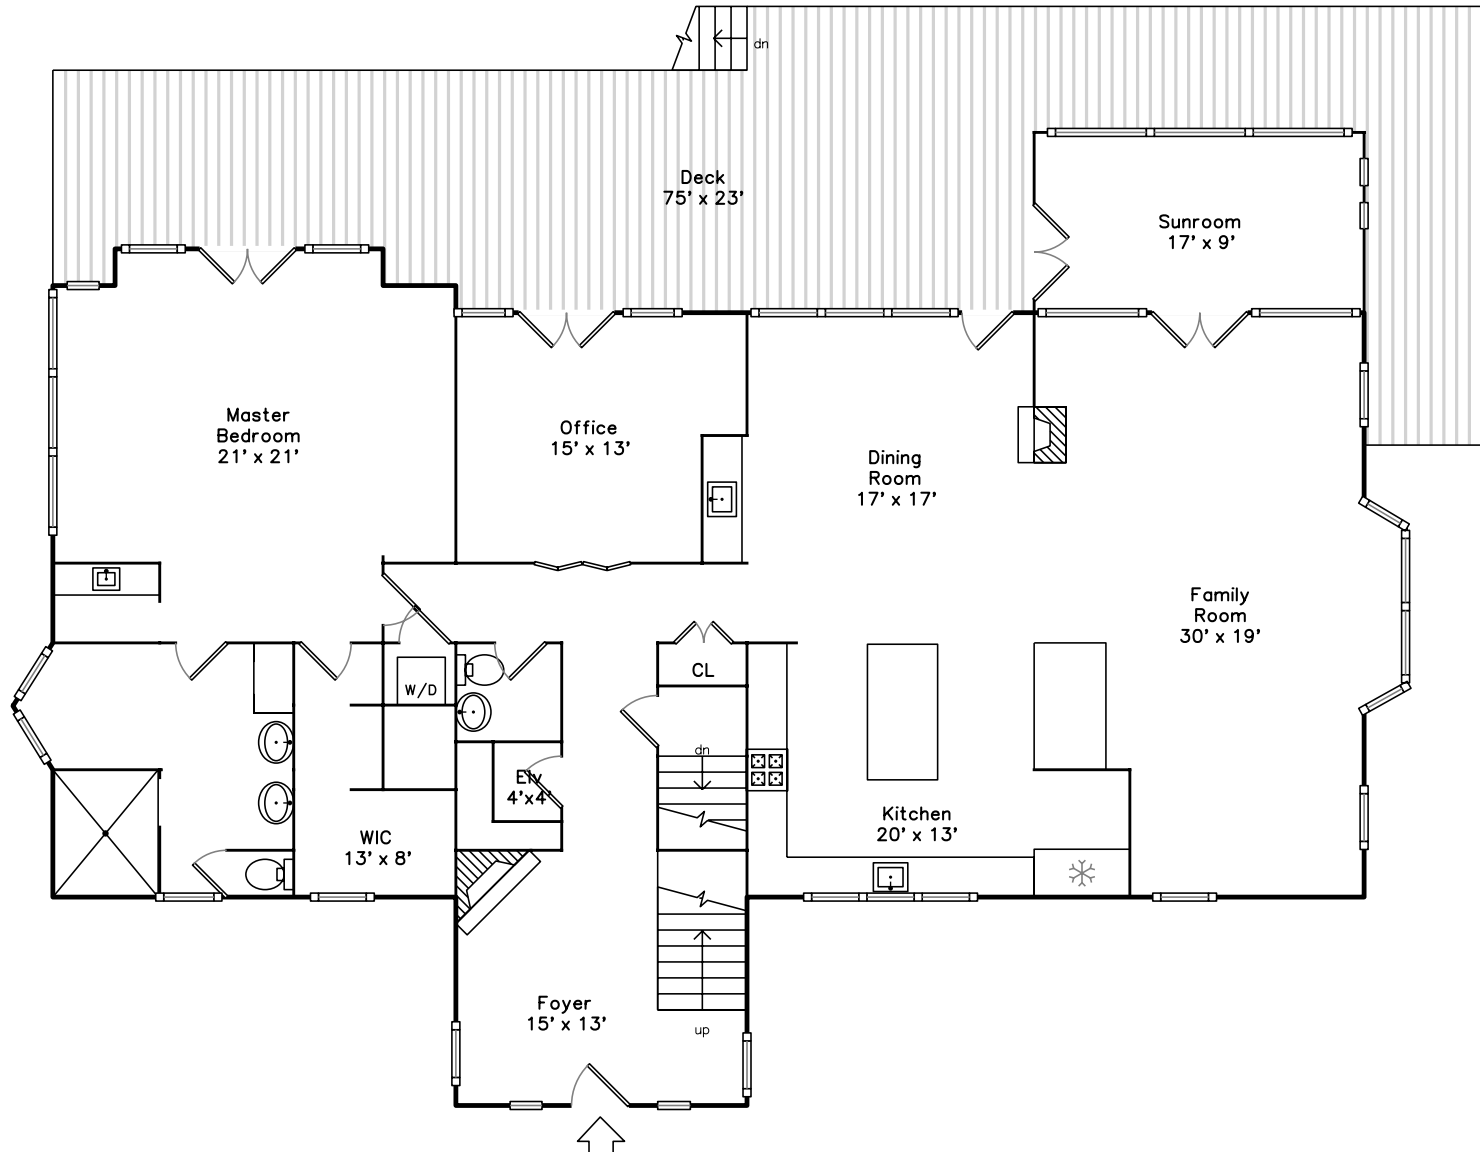

# Basement

165 Wings Neck Road  
Bourne, MA 02559

PicturePlan(tm) by Vis-Home(C) 2016  
Measurements may not be 100% accurate.  
Floor plans are provided for convenience only.  
Room sizes are not used to calculate area.

# Basement

3D View – TopDown

Outside

Dining Room

Office

Outside

Family Room

Outside