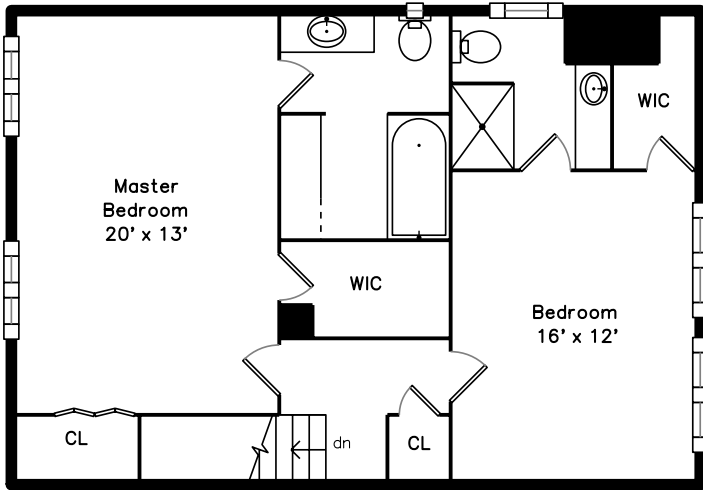

### Upper

### Main

### Basement

8 Dogwood Circle #8  
Franklin, MA 02038

PicturePlan by  vis-home

Measurements may not be 100% accurate.  
Floor plans are provided for convenience only.  
Room sizes are not used to calculate area.