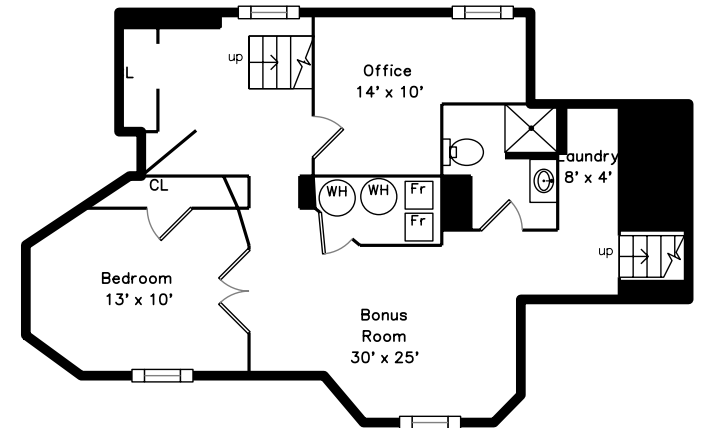

Top

Upper

9 Temple Street  
West Roxbury, MA 02132

PicturePlan by vis-home  
Measurements may not be 100% accurate.  
Floor plans are provided for convenience only.  
Room sizes are not used to calculate area.

Main

Basement

Living Room

Living Room

Dining Room

Dining Room

Kitchen

Kitchen

Family Room

Family Room