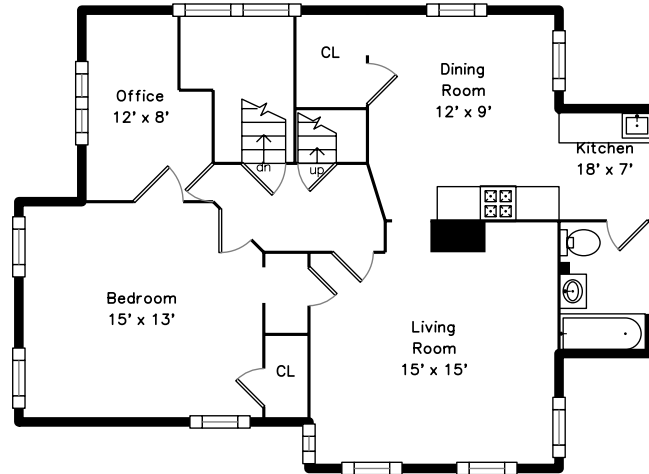

Top

Upper

9 Temple Street  
West Roxbury, MA 02132

PicturePlan by vis-home  
Measurements may not be 100% accurate.  
Floor plans are provided for convenience only.  
Room sizes are not used to calculate area.

Main

Basement

Living Room

Living Room

Dining Room

Dining Room

Kitchen

Kitchen

Family Room

Family Room

Bedroom

Bedroom

Bathroom

Deck

Deck

Living Room

Living Room

Dining Room