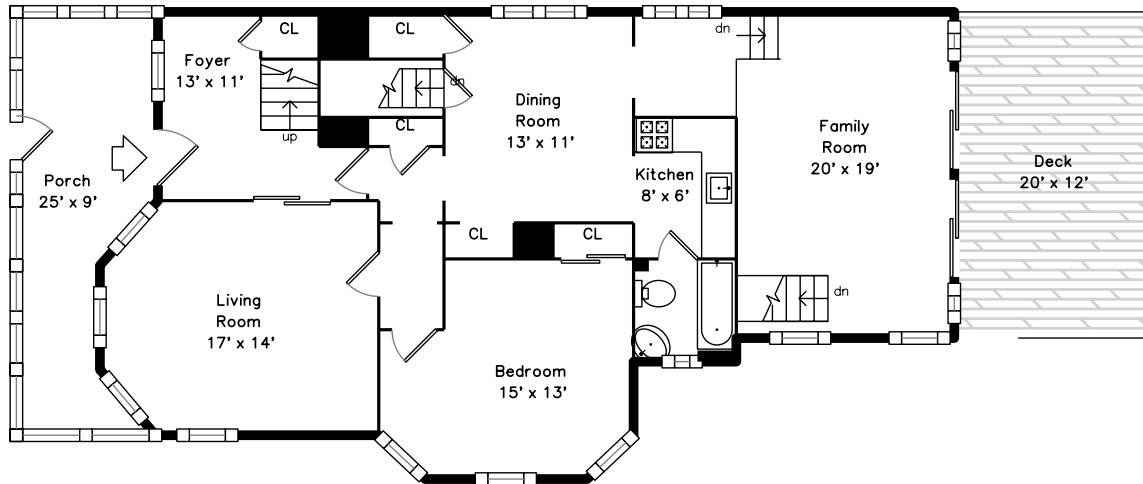

Top

Upper

9 Temple Street  
West Roxbury, MA 02132

PicturePlan by vis-home  
Measurements may not be 100% accurate.  
Floor plans are provided for convenience only.  
Room sizes are not used to calculate area.

Main

Basement