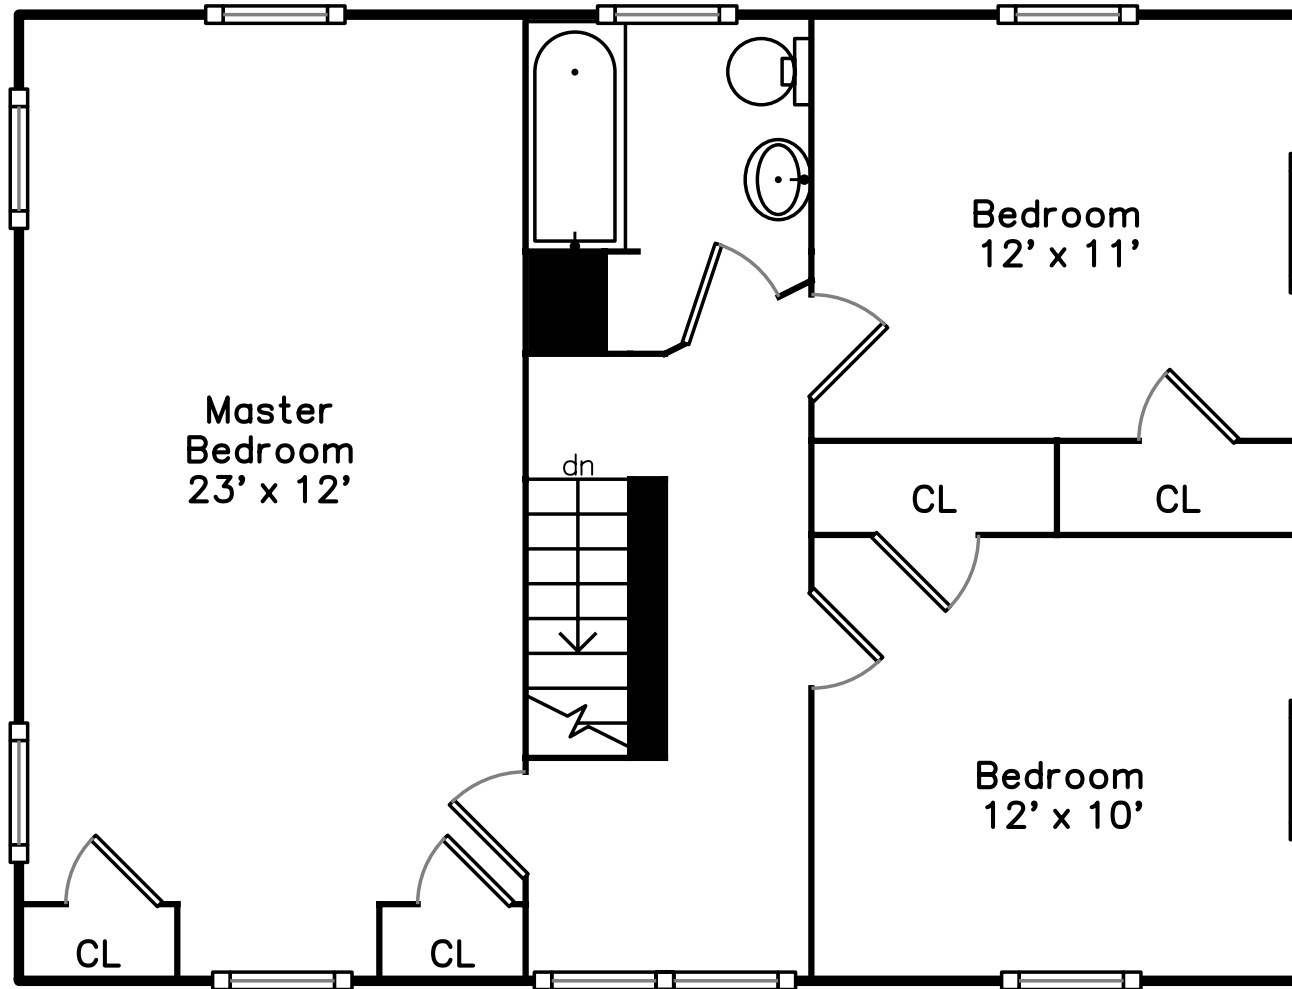

Top

Main

Upper

Basement

**311 Gray Street
Arlington, MA 02476**

PicturePlan(tm) by Vis-Home(C) 2016
Measurements may not be 100% accurate.
Floor plans are provided for convenience only.
Room sizes are not used to calculate area.

Top

Upper

Main

Basement

Outside

Outside

Outside

Outside

Outside

Foyer

Living Room

Living Room

Living Room

Dining Room

Dining Room

Dining Room

Outside

Outside

Outside

Master Bedroom

Bedroom

Bedroom

Bathroom

Storage