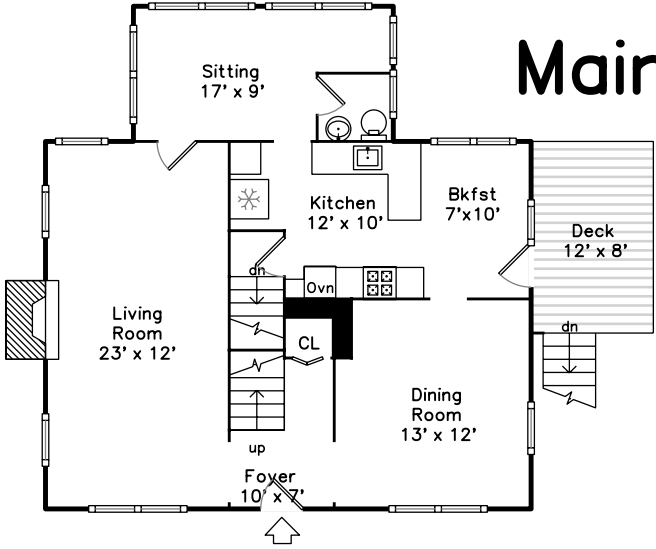

Top

Main

Upper

Basement

**311 Gray Street
Arlington, MA 02476**

PicturePlan(tm) by Vis-Home(C) 2016
Measurements may not be 100% accurate.
Floor plans are provided for convenience only.
Room sizes are not used to calculate area.

Top

Upper

Main

Basement

Outside

Outside

Outside

Outside

Outside

Foyer

Living Room

Living Room

Living Room

Dining Room

Dining Room

Dining Room

Outside

Outside

Outside

Master Bedroom

Bedroom

Bedroom

Bathroom

Storage