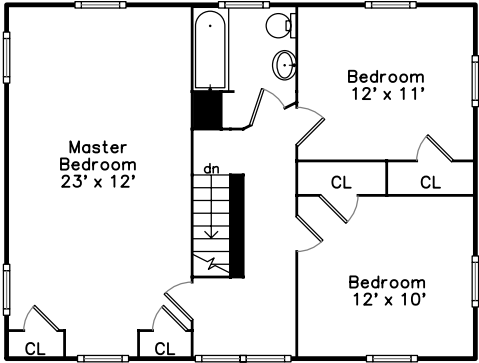

Top

Main

Upper

Basement

**311 Gray Street
Arlington, MA 02476**

PicturePlan(tm) by Vis-Home(C) 2016
Measurements may not be 100% accurate.
Floor plans are provided for convenience only.
Room sizes are not used to calculate area.

Top

Upper

Main

Basement

Outside

Outside

Outside

Outside

Outside

Foyer

Living Room

Living Room

Living Room

Dining Room

Dining Room

Dining Room

Outside

Outside

Outside

Master Bedroom

Bedroom

Bedroom

Bathroom

Storage