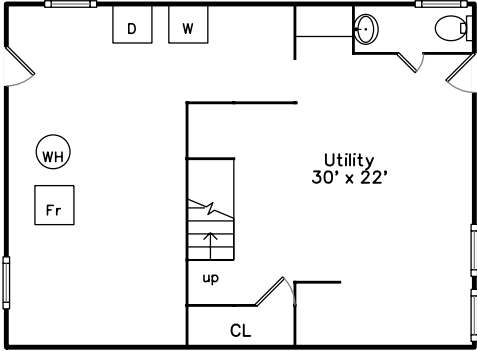

Top

Main

Upper

Basement

**311 Gray Street
Arlington, MA 02476**

PicturePlan(tm) by Vis-Home(C) 2016
Measurements may not be 100% accurate.
Floor plans are provided for convenience only.
Room sizes are not used to calculate area.

Top

Upper

Main

Basement

Outside

Outside

Outside

Outside

Outside

Outside

Outside

Master Bedroom

Bedroom

Bedroom

Bathroom

Storage