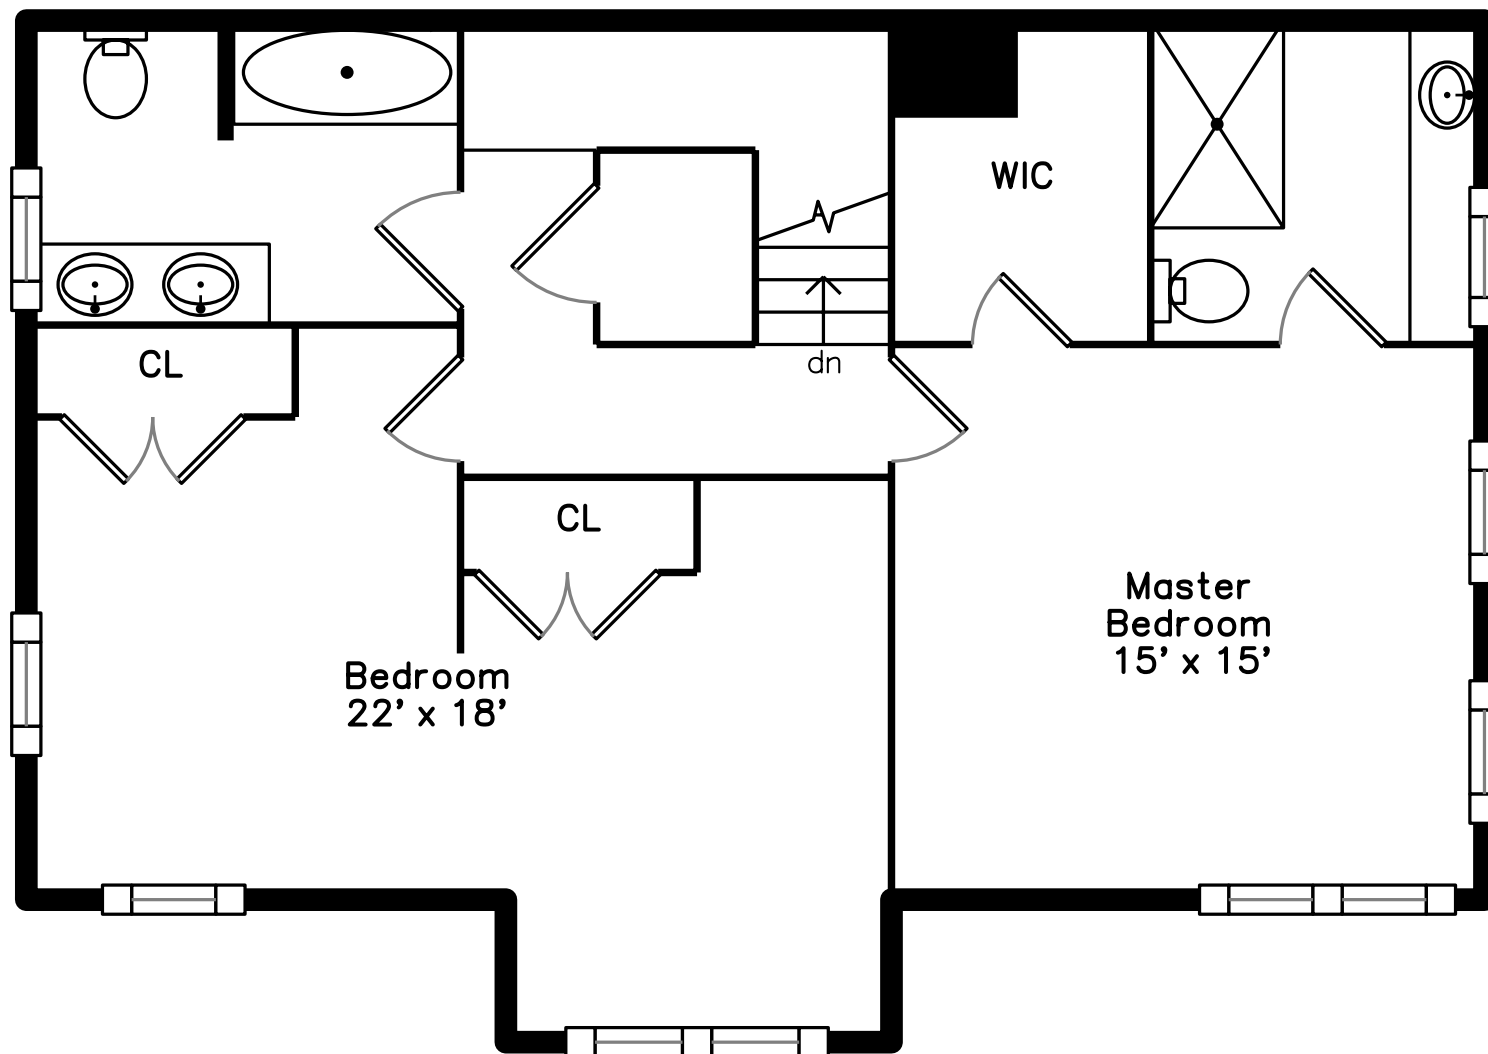

# Basement

**88 Crescent Street  
Newton, MA 02466**

PicturePlan by vis-home

Measurements may not be 100% accurate.  
Floor plans are provided for convenience only.  
Room sizes are not used to calculate area.

# Upper

# Basement

Outside

Outside

Foyer

Living Room

Living Room

Living Room

Living Room

Bedroom

Bedroom

Bedroom

Master Bedroom

Bathroom

Master Bathroom

Family Room

Family Room