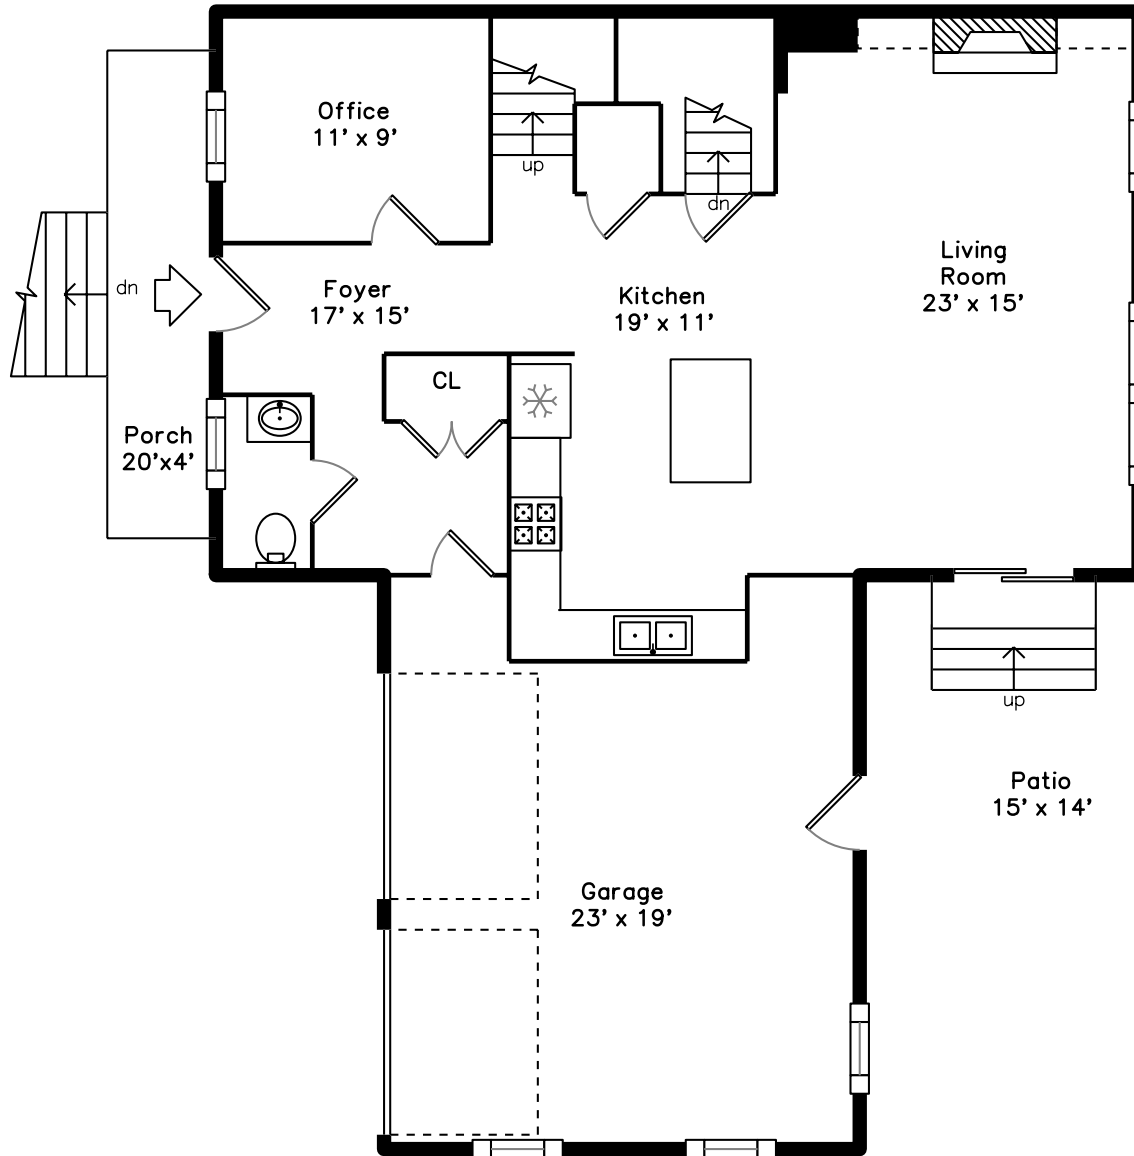

# Basement

**88 Crescent Street  
Newton, MA 02466**

PicturePlan by vis-home

Measurements may not be 100% accurate.  
Floor plans are provided for convenience only.  
Room sizes are not used to calculate area.

# Upper

# Basement

Outside

Outside

Foyer

Living Room

Living Room

Living Room

Living Room

Bedroom

Bedroom

Bedroom

Master Bedroom

Bathroom

Master Bathroom

Family Room

Family Room