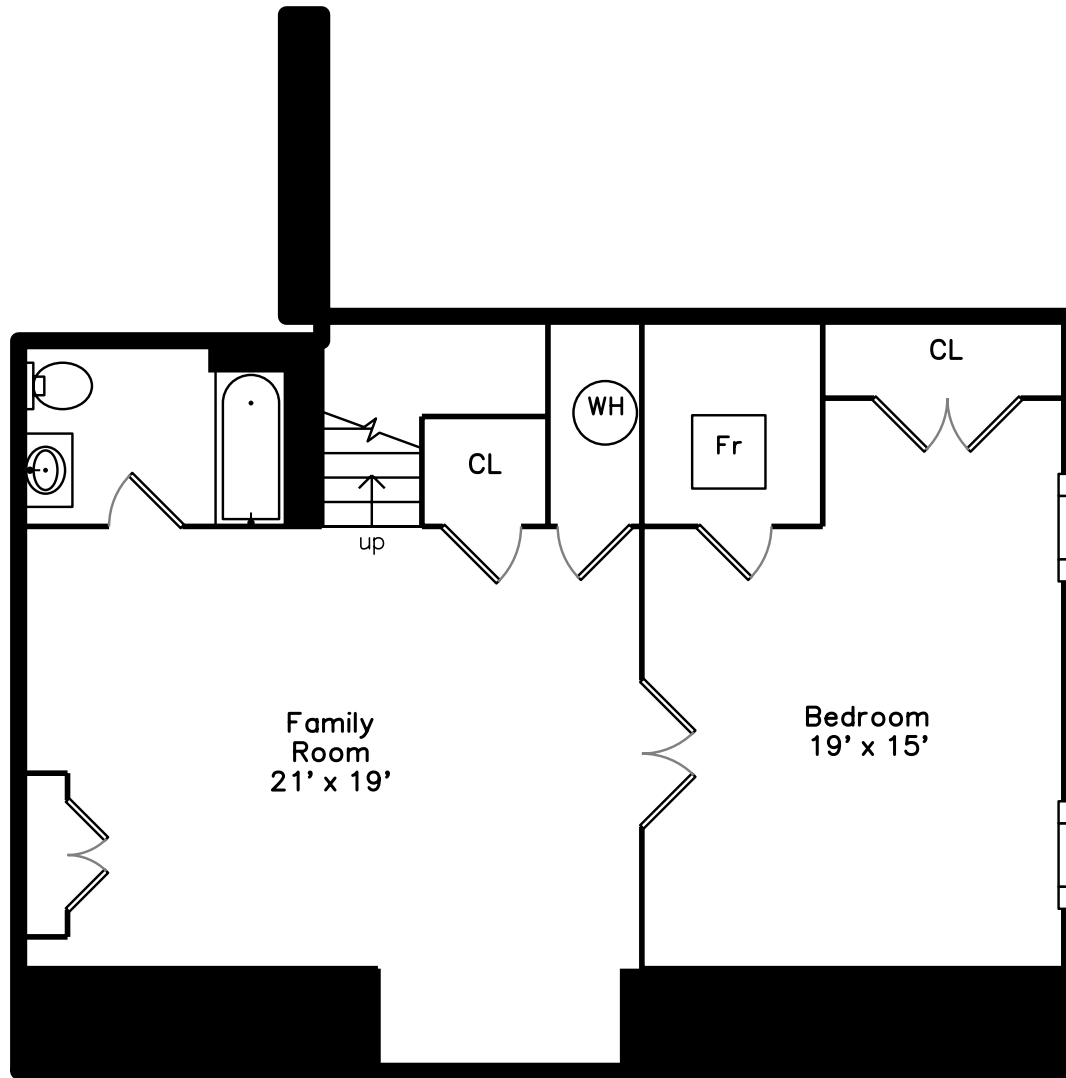

# Basement

**88 Crescent Street  
Newton, MA 02466**

PicturePlan by vis-home

Measurements may not be 100% accurate.  
Floor plans are provided for convenience only.  
Room sizes are not used to calculate area.

# Upper

# Basement

Outside

Outside

Foyer

Living Room

Living Room

Living Room

Living Room

Bedroom

Bedroom

Bedroom

Master Bedroom

Bathroom

Master Bathroom

Family Room

Family Room