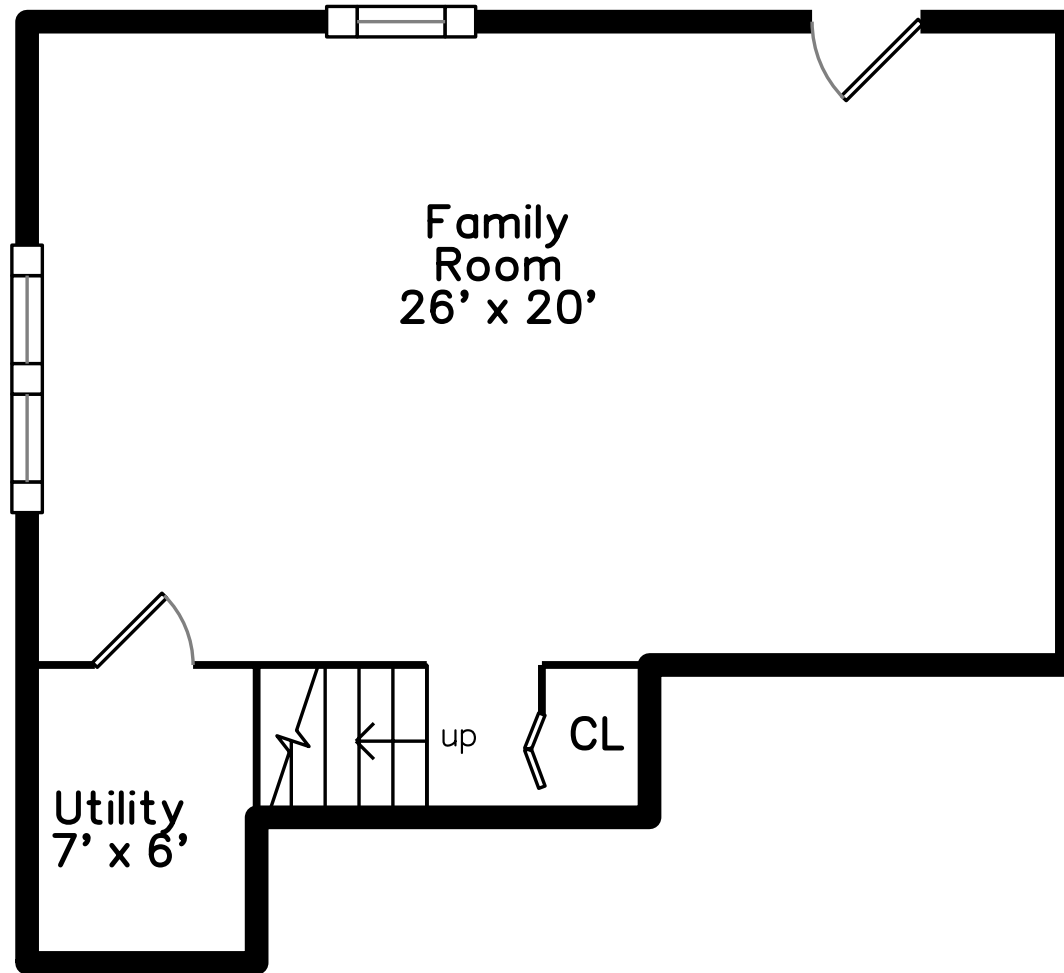

Top

Main

Upper

610 Washington Avenue
Revere, MA 02151

PicturePlan by vis-home

Measurements may not be 100% accurate.
Floor plans are provided for convenience only.
Room sizes are not used to calculate area.

Top

Upper

Main

3D View – TopDown

3D View – TopDown

3D View – TopDown