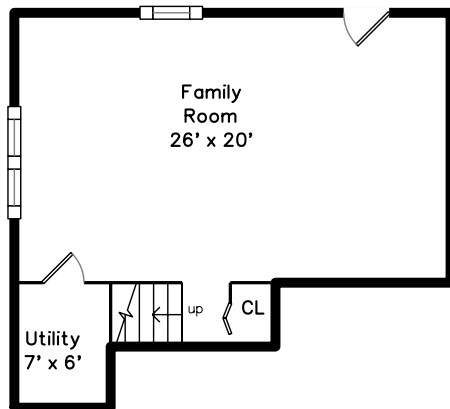

Top

Main

Upper

610 Washington Avenue
Revere, MA 02151

PicturePlan by vis-home

Measurements may not be 100% accurate.
Floor plans are provided for convenience only.
Room sizes are not used to calculate area.

Top

Upper

Main

3D View – TopDown

3D View – TopDown

3D View – TopDown