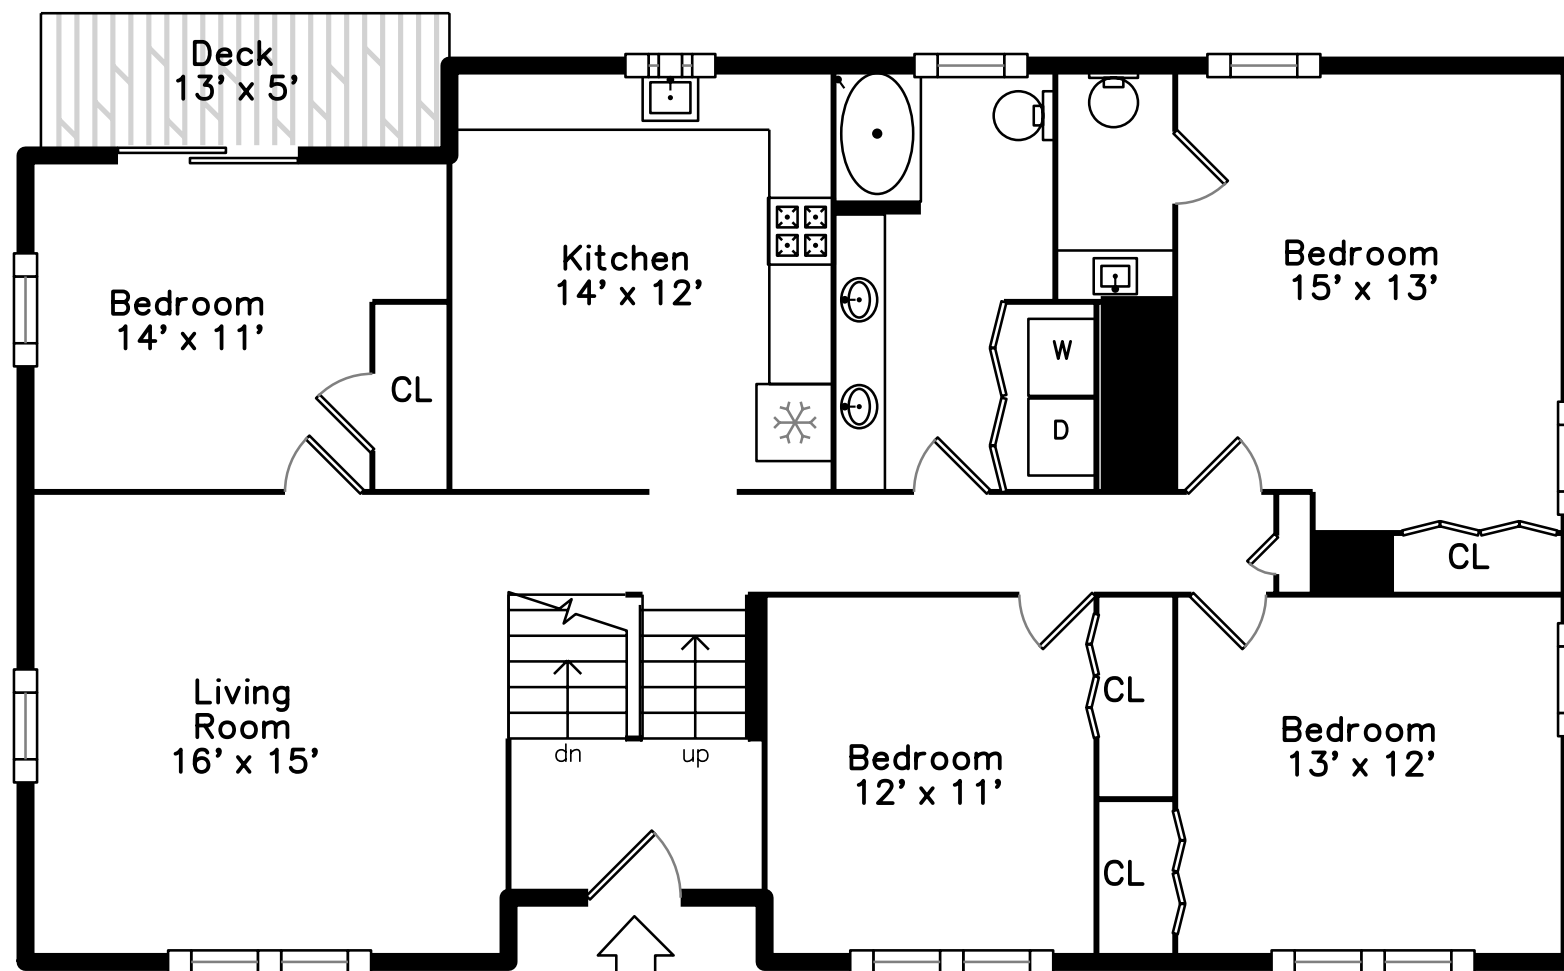

Top

Main

Upper

610 Washington Avenue
Revere, MA 02151

PicturePlan by vis-home

Measurements may not be 100% accurate.
Floor plans are provided for convenience only.
Room sizes are not used to calculate area.

Top

Upper

Main

3D View – TopDown

3D View – TopDown

3D View – TopDown