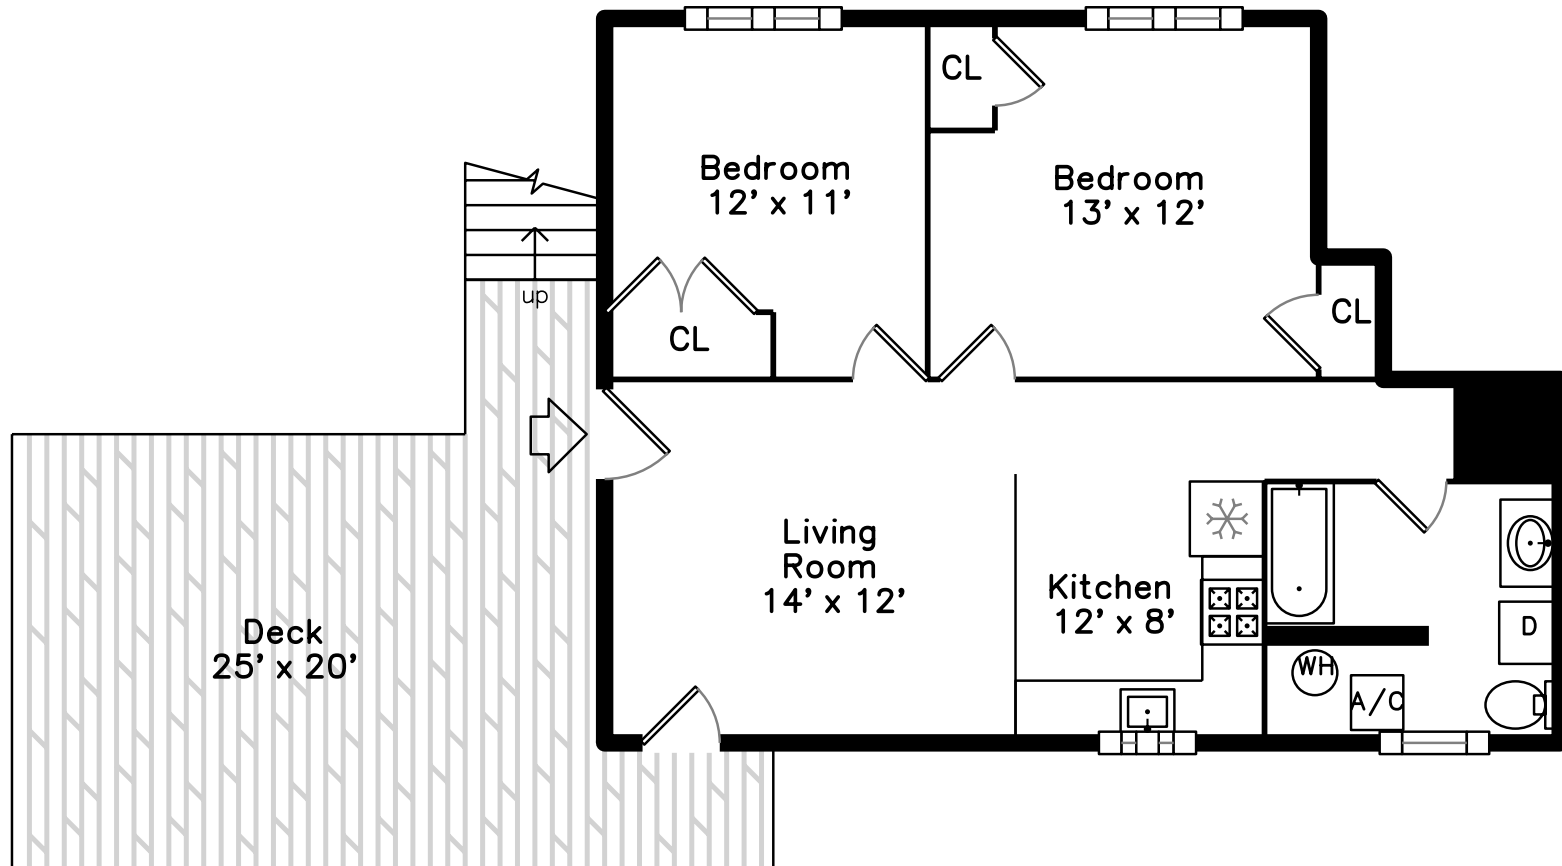

Top

Main

Upper

610 Washington Avenue
Revere, MA 02151

PicturePlan by vis-home

Measurements may not be 100% accurate.
Floor plans are provided for convenience only.
Room sizes are not used to calculate area.

Top

Upper

Main

3D View – TopDown

3D View – TopDown

3D View – TopDown