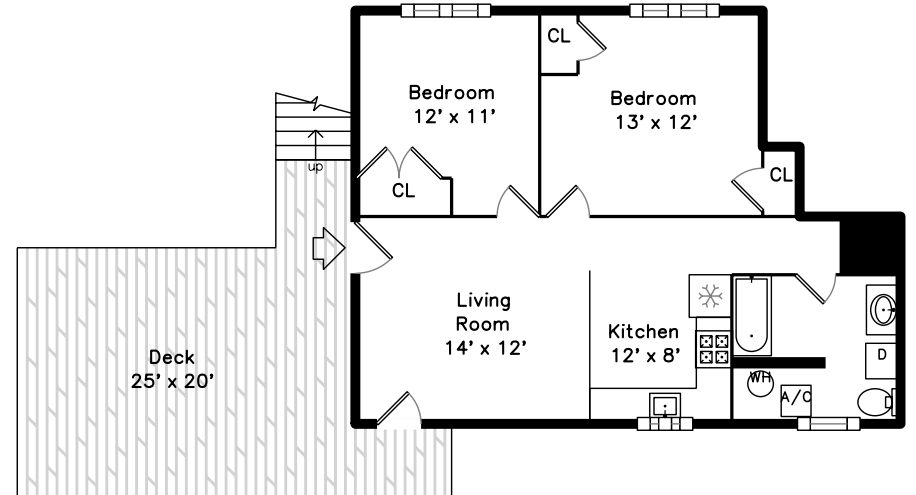

Top

Main

Upper

610 Washington Avenue
Revere, MA 02151

PicturePlan by vis-home

Measurements may not be 100% accurate.
Floor plans are provided for convenience only.
Room sizes are not used to calculate area.

Top

Upper

Main

3D View – TopDown

3D View – TopDown

3D View – TopDown