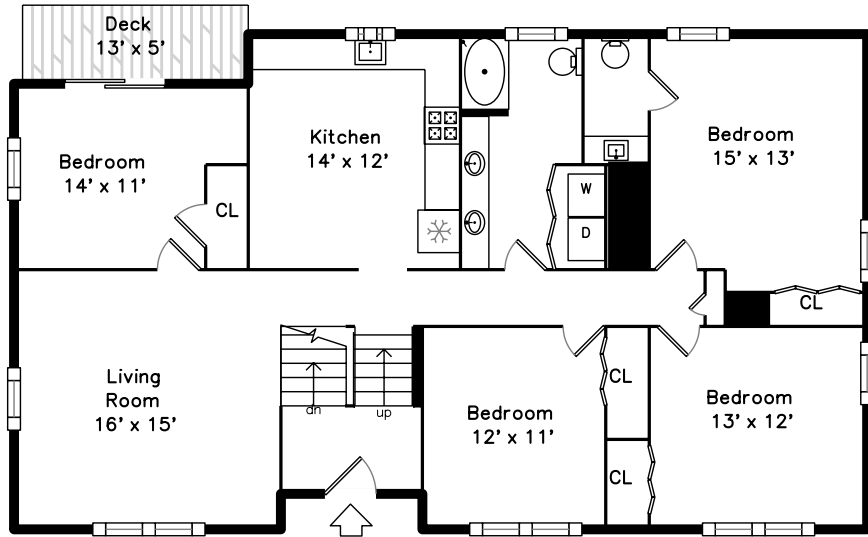

Top

Main

Upper

610 Washington Avenue
Revere, MA 02151

PicturePlan by vis-home

Measurements may not be 100% accurate.
Floor plans are provided for convenience only.
Room sizes are not used to calculate area.

Top

Upper

Main

3D View – TopDown

3D View – TopDown

3D View – TopDown