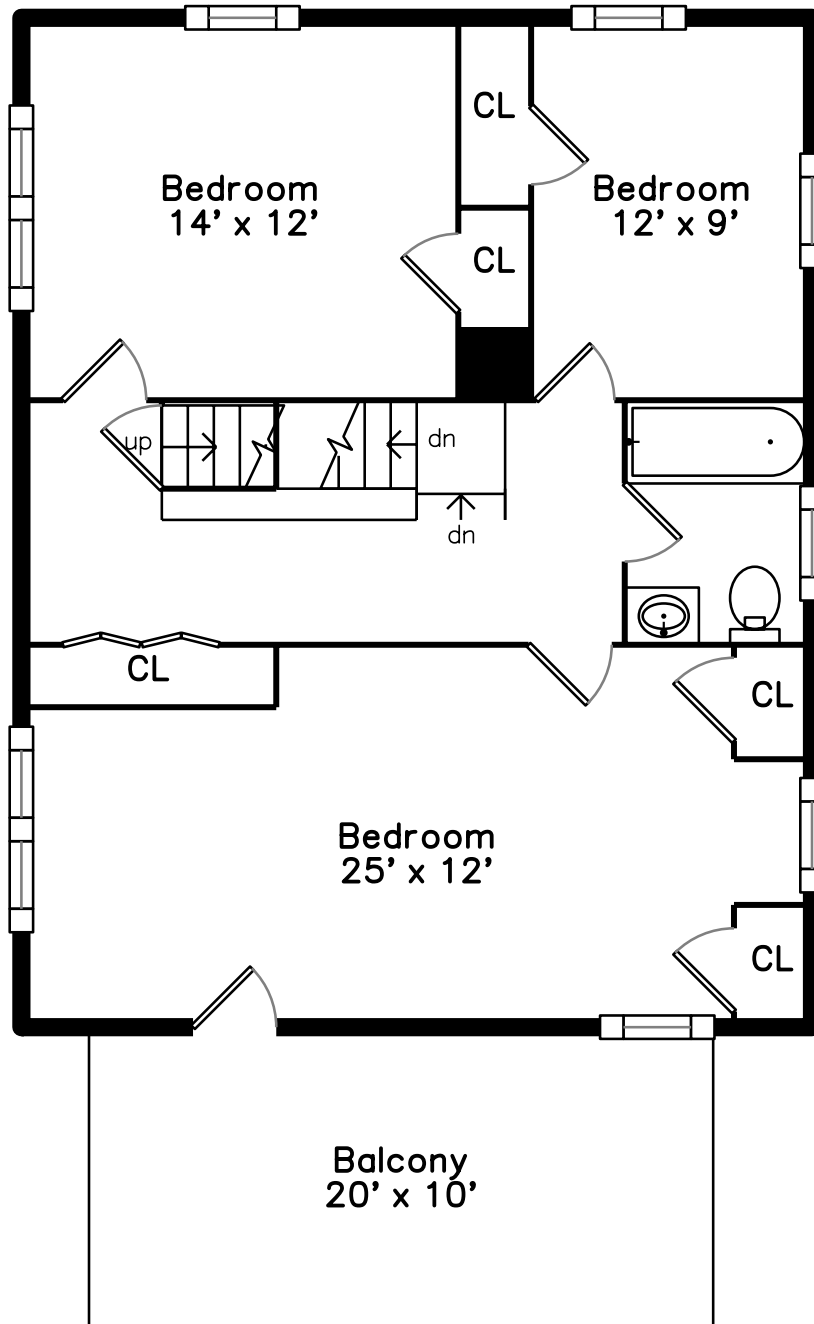

# Main

# Basement

59 Bailey Road  
Watertown, MA 02472

PicturePlan by vis-home

Measurements may not be 100% accurate.  
Floor plans are provided for convenience only.  
Room sizes are not used to calculate area.

# Upper

# Basement

Outside

Outside

Back

Back

Foyer

Living Room

Living Room