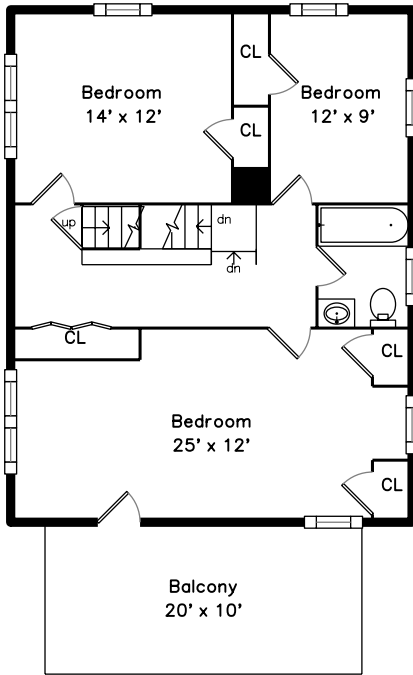

# Upper

# Main

# Basement

59 Bailey Road  
Watertown, MA 02472

PicturePlan by vis-home

Measurements may not be 100% accurate.  
Floor plans are provided for convenience only.  
Room sizes are not used to calculate area.