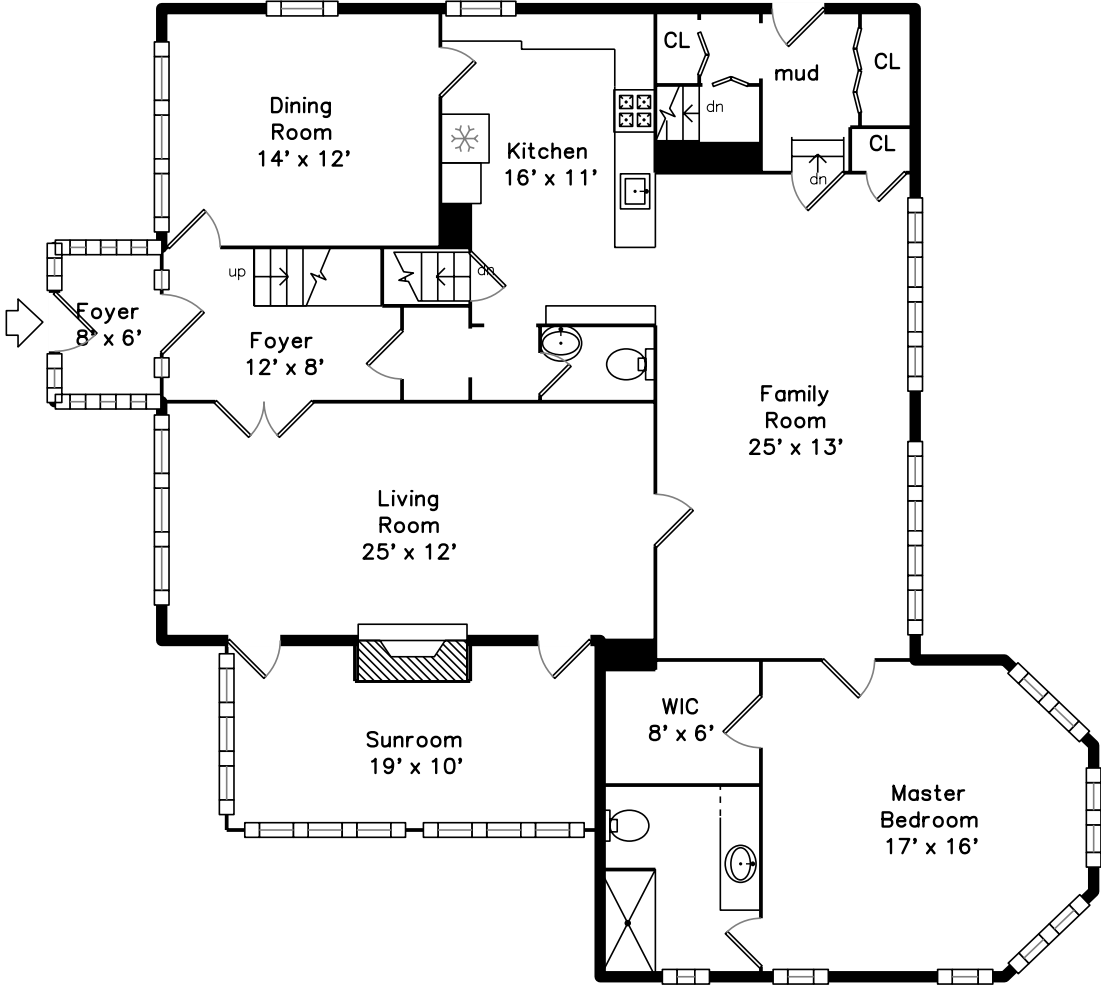

# Main

# Basement

59 Bailey Road  
Watertown, MA 02472

PicturePlan by vis-home

Measurements may not be 100% accurate.  
Floor plans are provided for convenience only.  
Room sizes are not used to calculate area.

# Upper

# Basement

Outside

Outside

Back

Back

Foyer

Living Room

Living Room