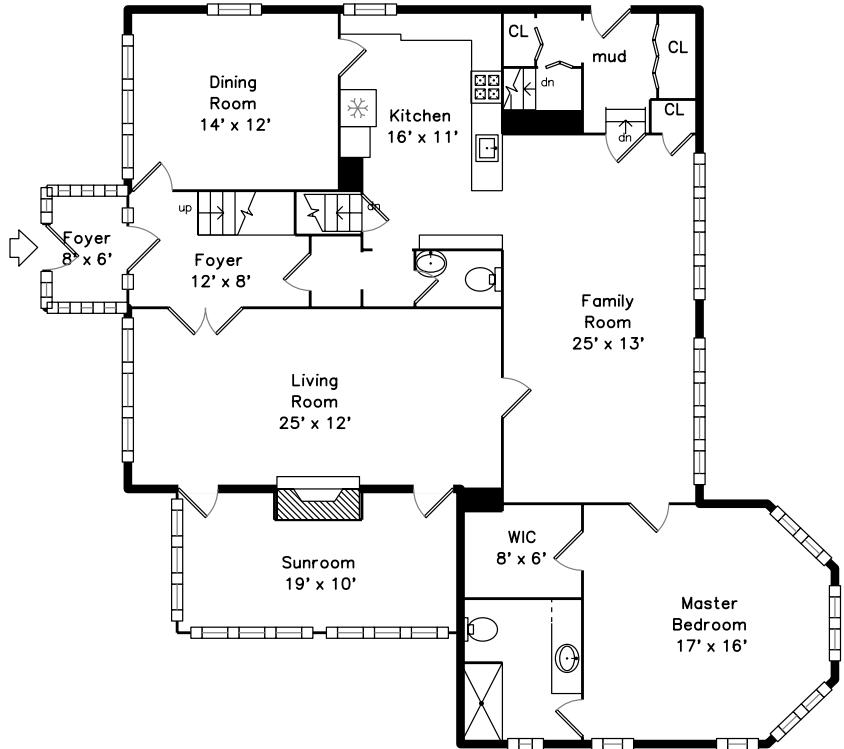

# Upper

# Main

# Basement

59 Bailey Road  
Watertown, MA 02472

PicturePlan by vis-home

Measurements may not be 100% accurate.  
Floor plans are provided for convenience only.  
Room sizes are not used to calculate area.

# Basement

Outside

Outside

Back

Back

Foyer

Living Room

Living Room