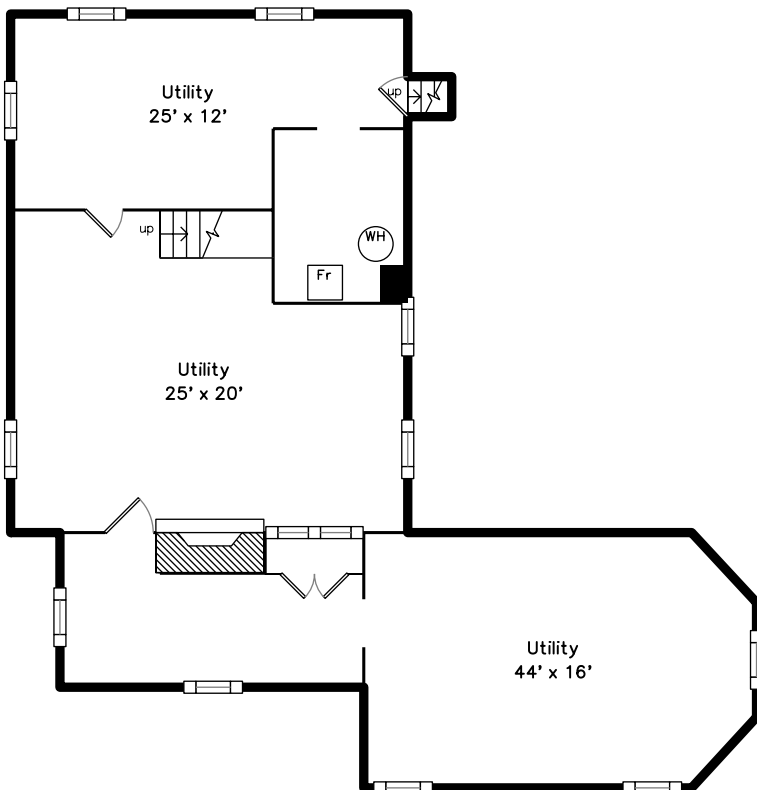

# Upper

# Main

# Basement

59 Bailey Road  
Watertown, MA 02472

PicturePlan by vis-home

Measurements may not be 100% accurate.  
Floor plans are provided for convenience only.  
Room sizes are not used to calculate area.