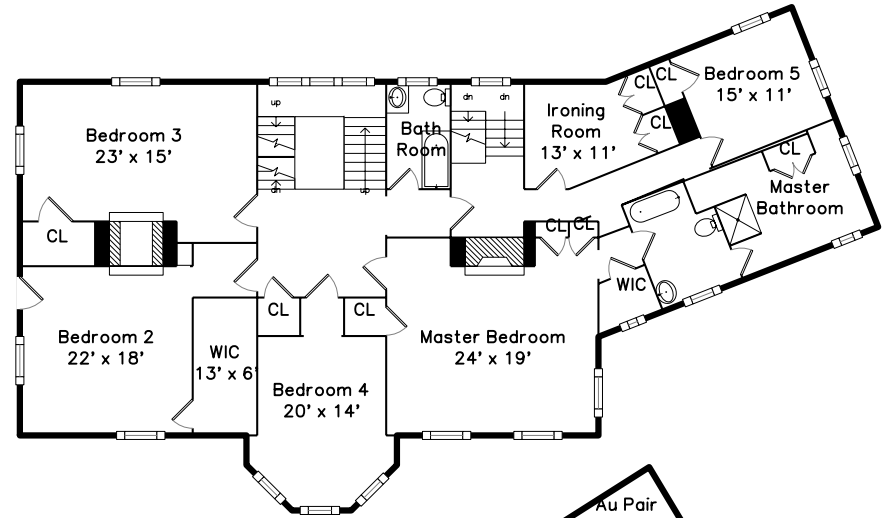

First

Second

Third

Basement

7 Louders Lane
Jamaica Plain, MA 02130

PicturePlan by vis-home

Measurements may not be 100% accurate.
Floor plans are provided for convenience only.
Room sizes are not used to calculate area.

Foyer

Foyer

Foyer

Living Room

Living Room

Dining Room

Dining Room

Kitchen

Kitchen

Kitchen

Pantry

Porch

Bedroom

Master Bedroom

Master Bathroom

Master Bathroom

Master Bathroom

Master Bathroom

Bedroom

Bedroom

Hall

Hall

Hall

Bedroom