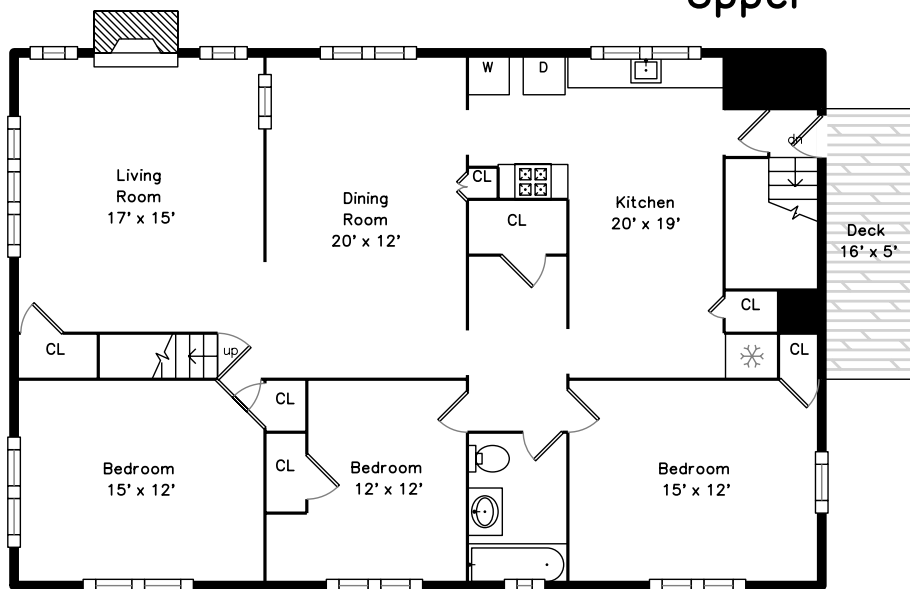

Top

Main

Upper

117-119 Fairview Avenue
Belmont, MA 02478

PicturePlan by vis-home

Measurements may not be 100% accurate.

Floor plans are provided for convenience only.

Room sizes are not used to calculate area.

Top

Upper

Outside

Outside

Outside

Living Room

Dining Room

Kitchen

Kitchen

Bedroom

Bedroom

Bedroom

Bedroom

Deck

Living Room

Living Room

Dining Room

Dining Room

Kitchen

Kitchen

Bedroom

Bedroom

Bathroom