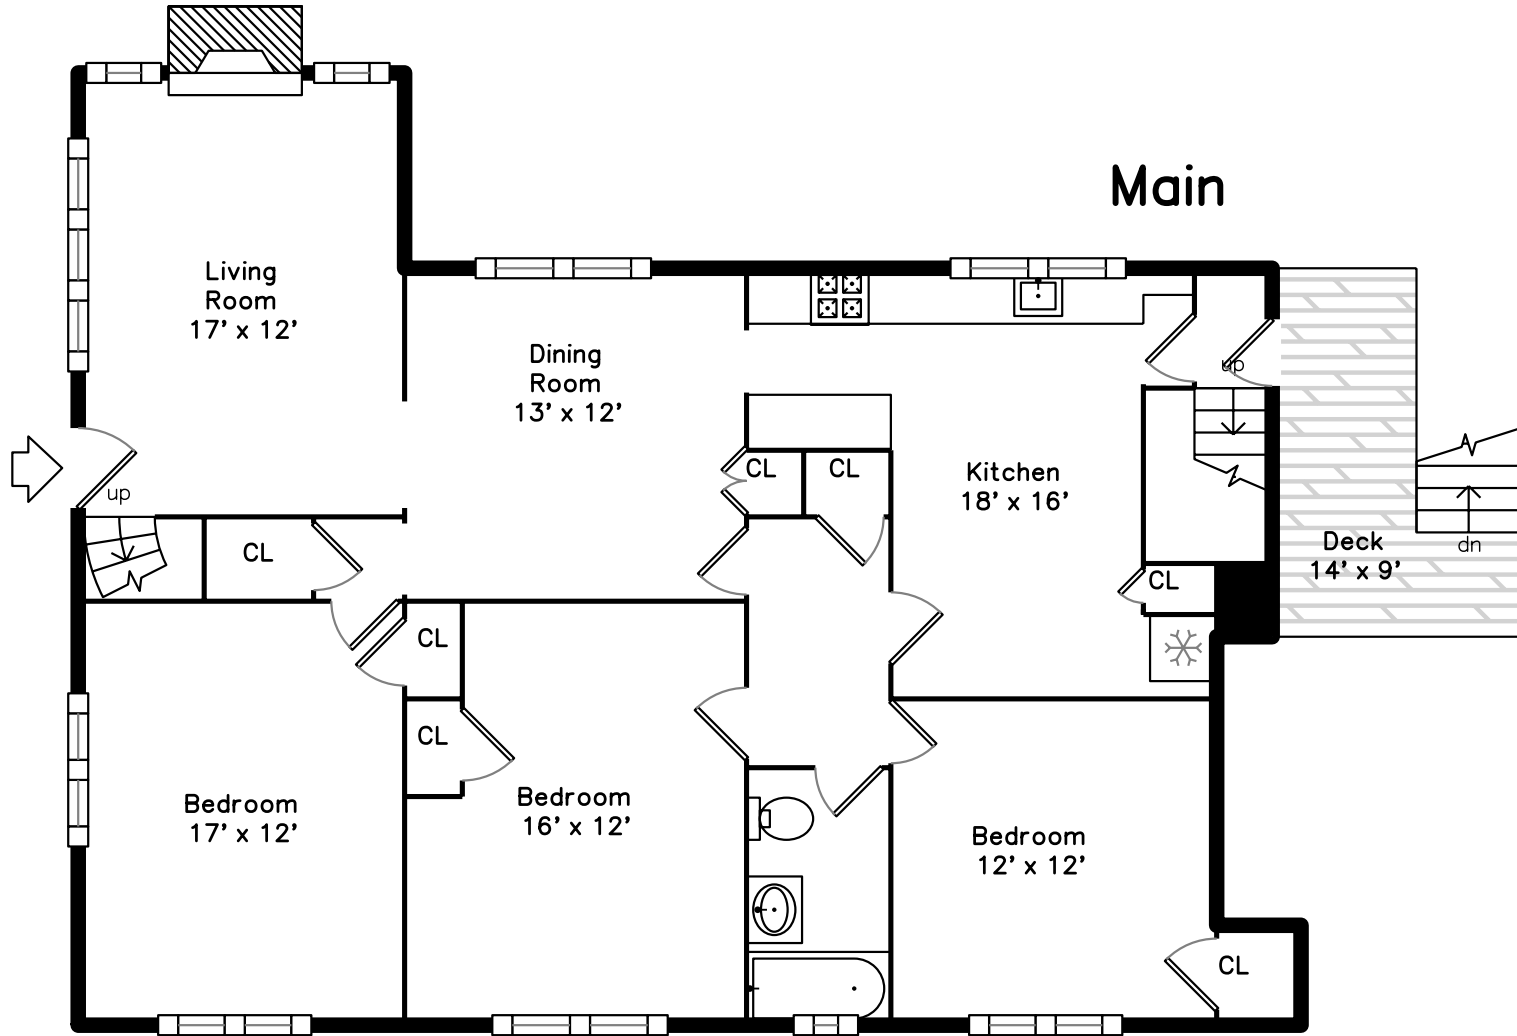

Top

Main

Upper

117-119 Fairview Avenue
Belmont, MA 02478

PicturePlan by vis-home

Measurements may not be 100% accurate.

Floor plans are provided for convenience only.

Room sizes are not used to calculate area.

Top

Upper

Outside

Outside

Outside

Living Room

Dining Room

Kitchen

Kitchen

Bedroom

Bedroom

Bedroom

Bedroom

Deck

Living Room

Living Room

Dining Room

Dining Room

Kitchen

Kitchen

Bedroom

Bedroom

Bathroom