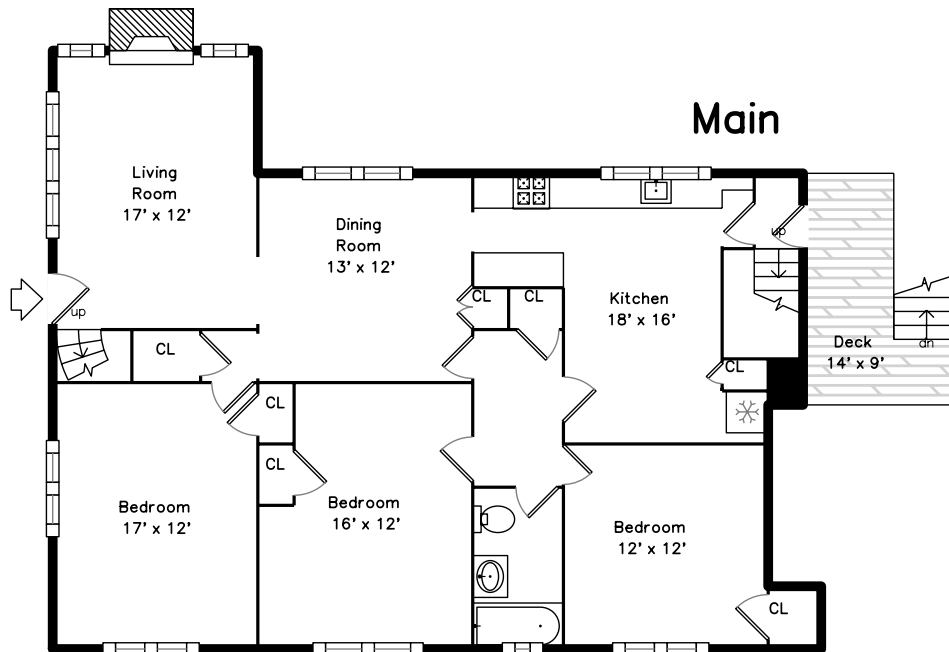

Top

Main

Upper

117-119 Fairview Avenue
Belmont, MA 02478

PicturePlan by vis-home

Measurements may not be 100% accurate.

Floor plans are provided for convenience only.

Room sizes are not used to calculate area.

Top

Upper

Outside

Outside

Outside

Living Room

Dining Room

Kitchen

Kitchen

Bedroom

Bedroom

Bedroom

Bedroom

Deck

Living Room

Living Room

Dining Room

Dining Room

Kitchen

Kitchen

Bedroom

Bedroom

Bathroom