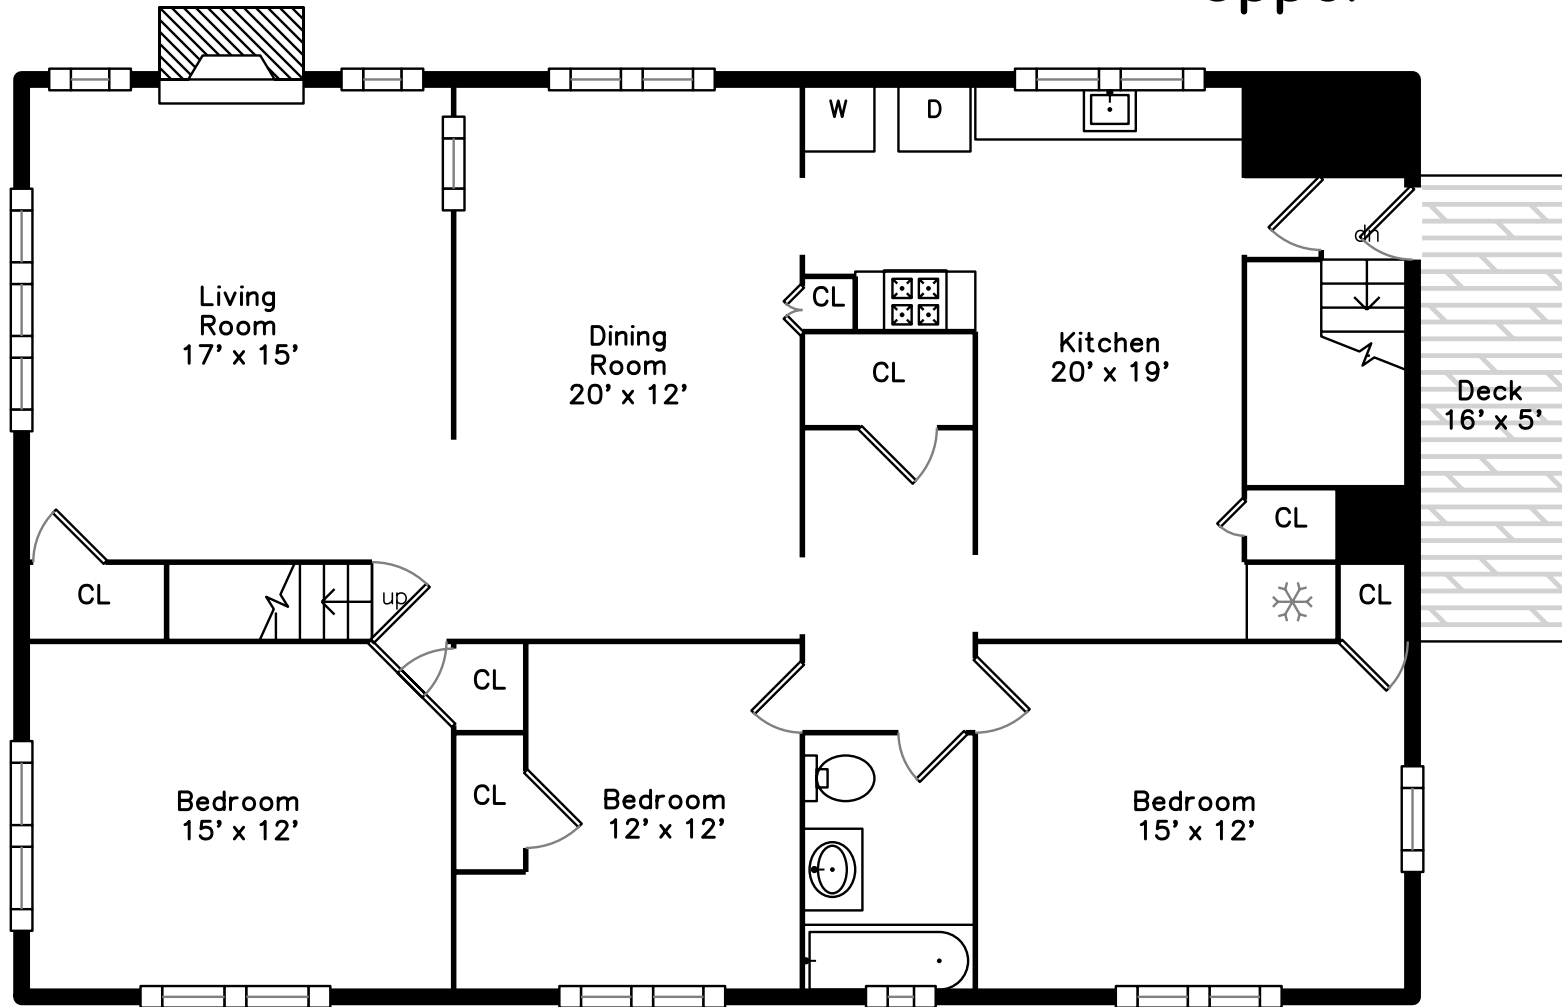

Top

Main

Upper

117-119 Fairview Avenue
Belmont, MA 02478

PicturePlan by vis-home

Measurements may not be 100% accurate.

Floor plans are provided for convenience only.

Room sizes are not used to calculate area.

Top

Upper

Outside

Outside

Outside

Living Room

Dining Room

Kitchen

Kitchen

Bedroom

Bedroom

Bedroom

Bedroom

Deck

Living Room

Living Room

Dining Room

Dining Room

Kitchen

Kitchen

Bedroom

Bedroom

Bathroom