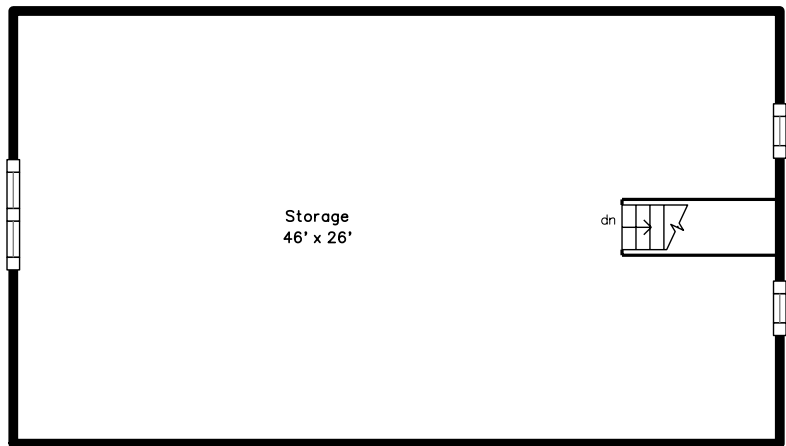

Top

Main

Upper

117-119 Fairview Avenue
Belmont, MA 02478

PicturePlan by vis-home

Measurements may not be 100% accurate.

Floor plans are provided for convenience only.

Room sizes are not used to calculate area.