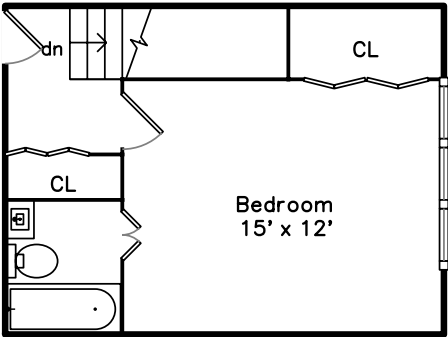

# Upper

# Main

**32 Ober Road #32  
Newton, MA 02459**

PicturePlan(tm) by Vis-Home(C) 2016  
Measurements may not be 100% accurate.  
Floor plans are provided for convenience only.  
Room sizes are not used to calculate area.