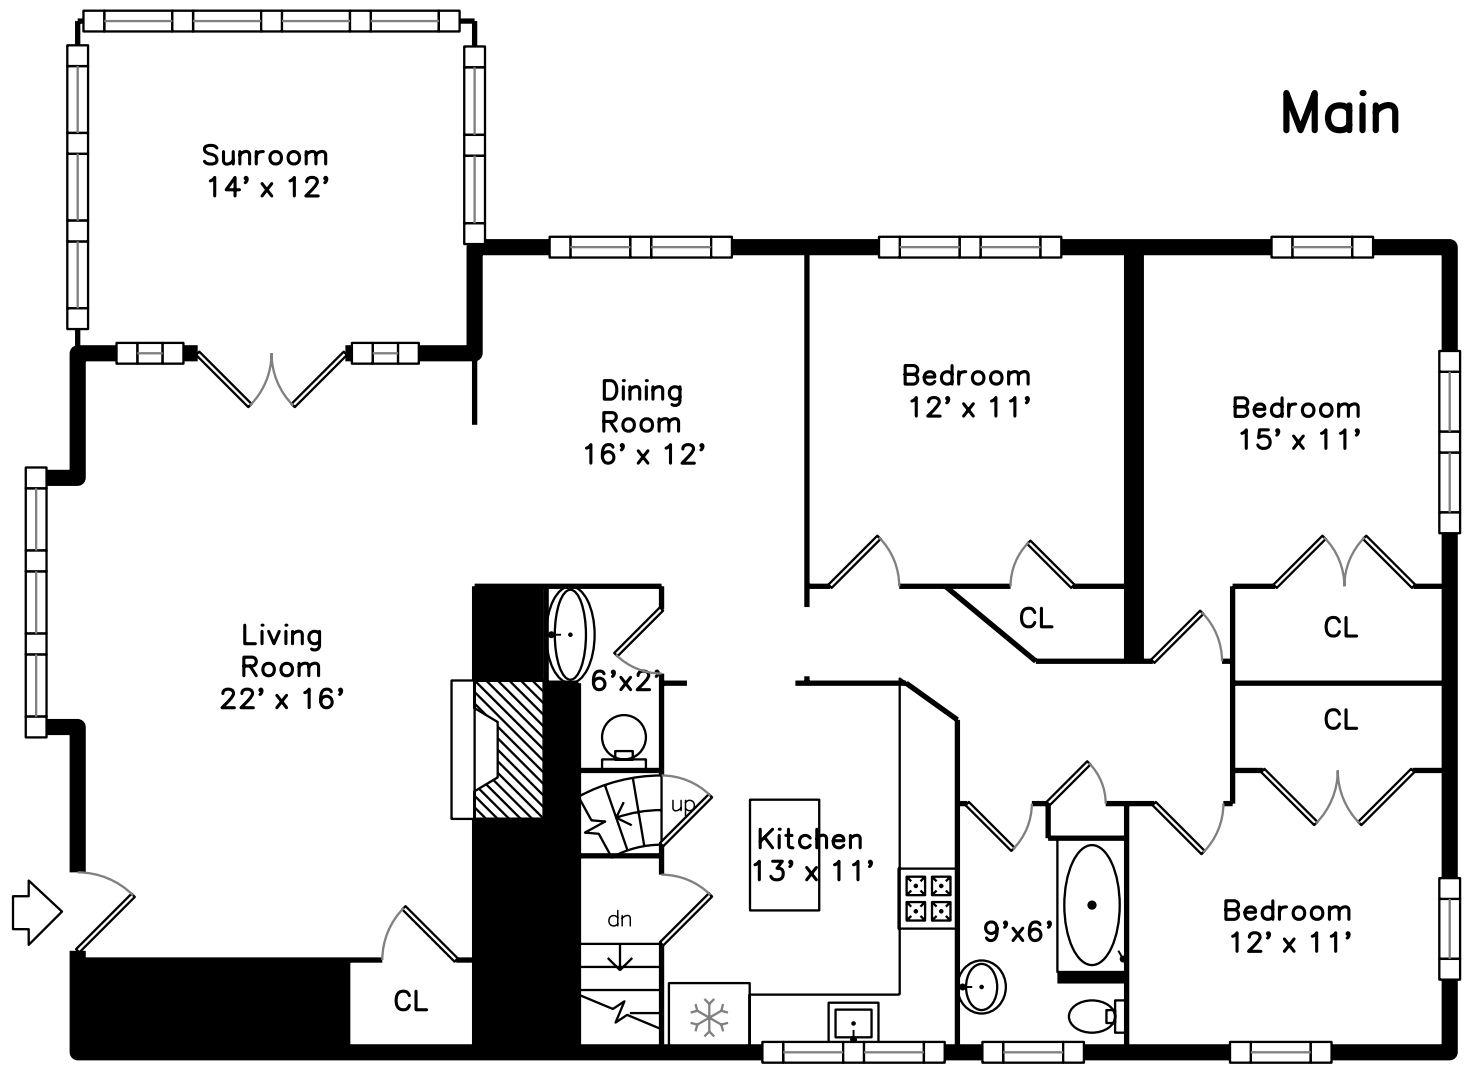

Main

Basement

22 George Street
Newton, MA 02458

PicturePlan by  vis-home
Measurements may not be 100% accurate.
Floor plans are provided for convenience only.
Room sizes are not used to calculate area.

Basement

Outside

Outside

Living Room

Living Room

Living Room

Living Room

Living Room

Living Room

Living Room

Living Room

Dining Room

Dining Room

Dining Room

Kitchen

Kitchen

Kitchen

Bathroom

05Bath

Family Room

Family Room

Family Room

Family Room

Family Room

Family Room