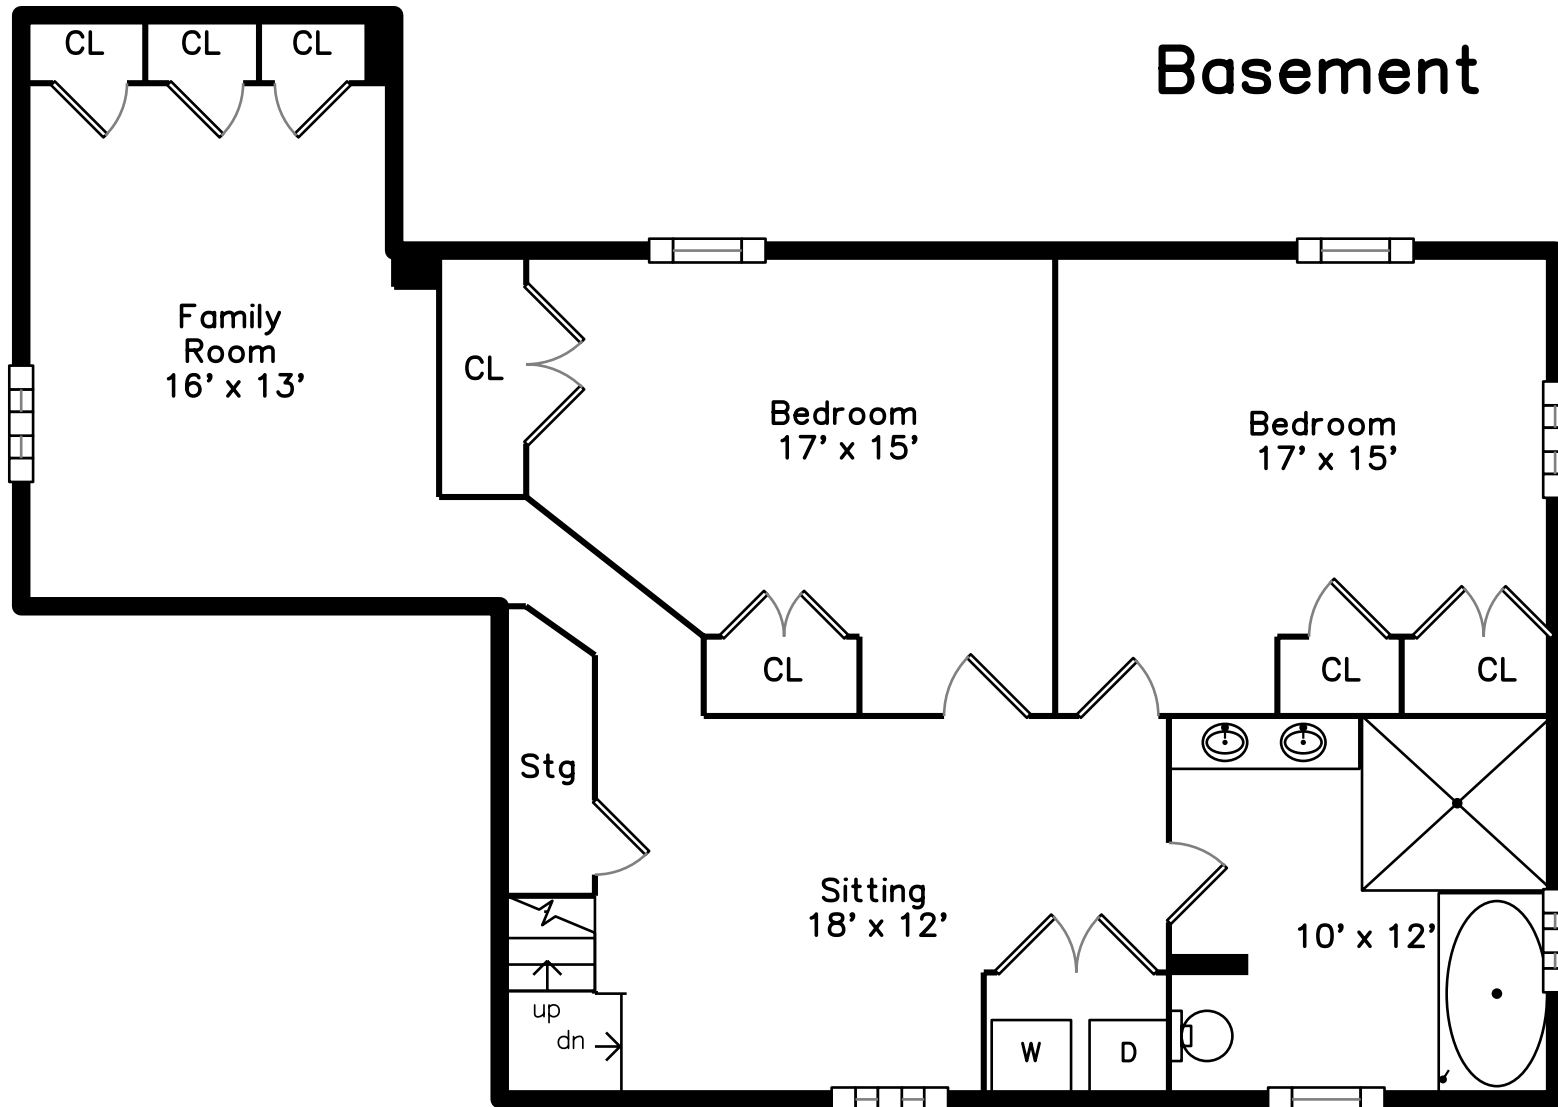

Main

Basement

22 George Street
Newton, MA 02458

PicturePlan by  vis-home
Measurements may not be 100% accurate.
Floor plans are provided for convenience only.
Room sizes are not used to calculate area.

Basement

Outside

Outside

Living Room

Living Room

Living Room

Living Room

Living Room

Living Room

Living Room

Living Room

Dining Room

Dining Room

Dining Room

Kitchen

Kitchen

Kitchen

Bathroom

05Bath

Family Room

Family Room

Family Room

Family Room

Family Room

Family Room