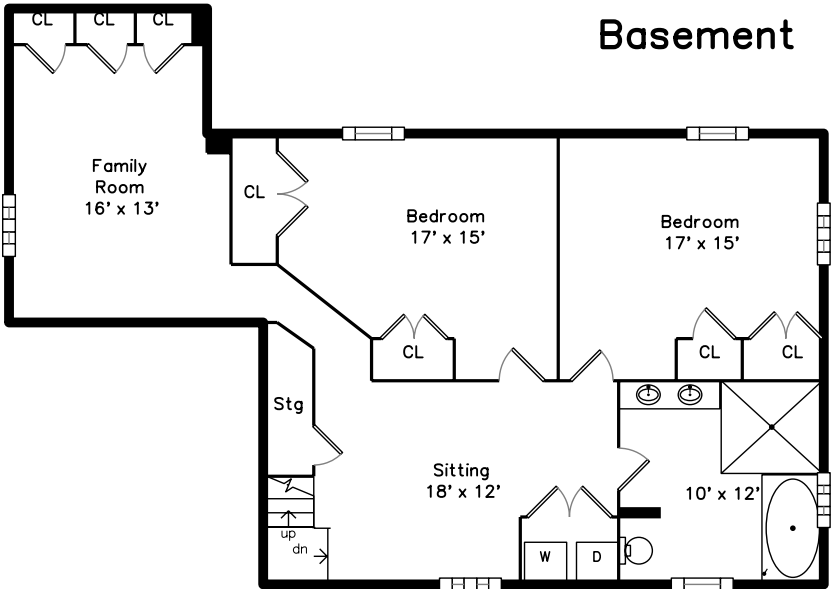

Main

Basement

22 George Street
Newton, MA 02458

PicturePlan by  vis-home
Measurements may not be 100% accurate.
Floor plans are provided for convenience only.
Room sizes are not used to calculate area.

Basement

Outside

Outside

Living Room

Living Room

Living Room

Living Room

Living Room

Living Room

Living Room

Living Room

Dining Room

Dining Room

Dining Room

Kitchen

Kitchen

Kitchen

Bathroom

05Bath

Family Room

Family Room

Family Room

Family Room

Family Room

Family Room