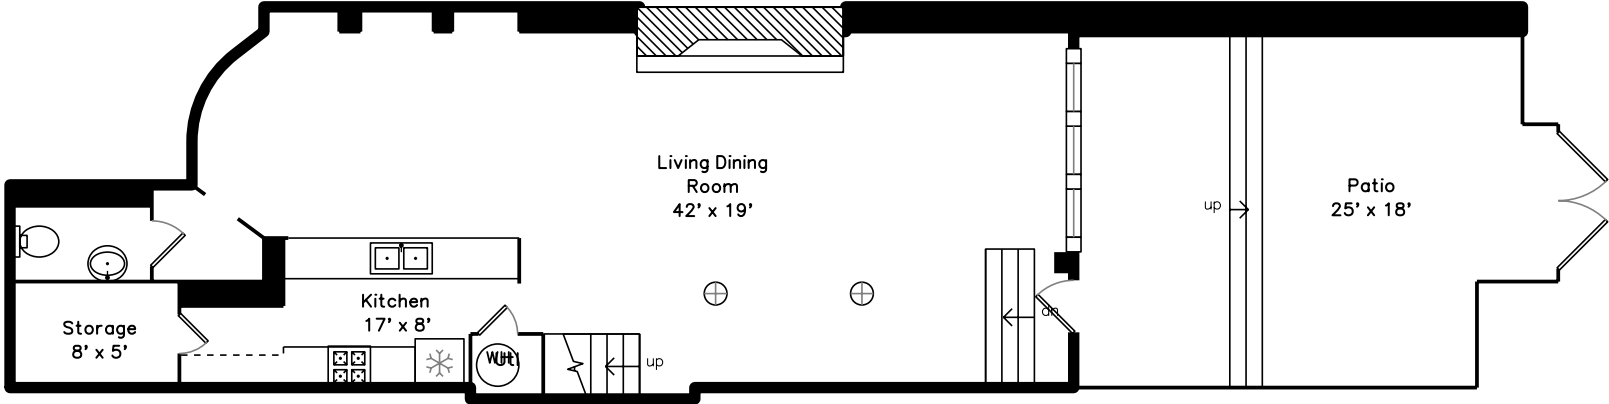

Main

46 Concord Square
Boston, MA 02118

PicturePlan by 

Measurements may not be 100% accurate.
Floor plans are provided for convenience only.
Room sizes are not used to calculate area.

Lower

Main

Lower

Outside

Foyer

Bedroom

Bedroom

Master Bedroom

Master Bedroom

Master Bedroom

Master Bedroom

Bathroom