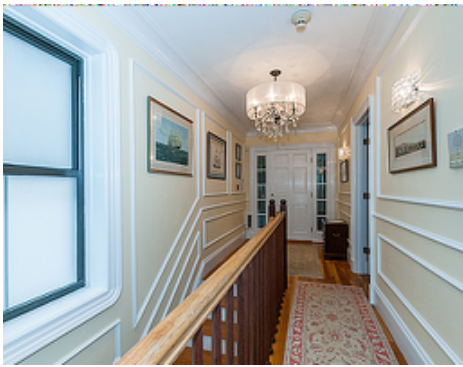

Outside

Foyer