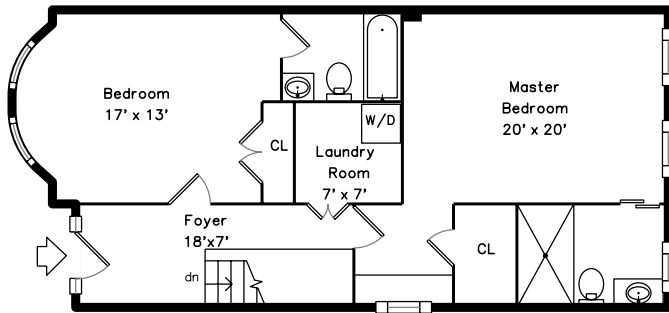

Main

46 Concord Square
Boston, MA 02118

PicturePlan by 

Measurements may not be 100% accurate.
Floor plans are provided for convenience only.
Room sizes are not used to calculate area.

Lower

Main

Lower

Outside

Foyer

Bedroom

Bedroom

Master Bedroom

Master Bedroom

Master Bedroom

Master Bedroom

Bathroom