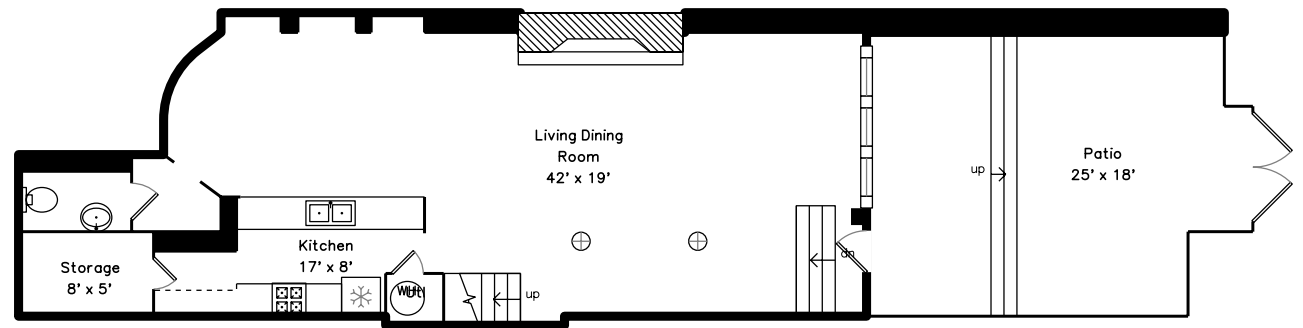

Main

46 Concord Square
Boston, MA 02118

PicturePlan by 

Measurements may not be 100% accurate.
Floor plans are provided for convenience only.
Room sizes are not used to calculate area.

Lower

Main

Lower

Outside

Foyer

Bedroom

Bedroom

Master Bedroom

Master Bedroom

Master Bedroom

Master Bedroom

Bathroom