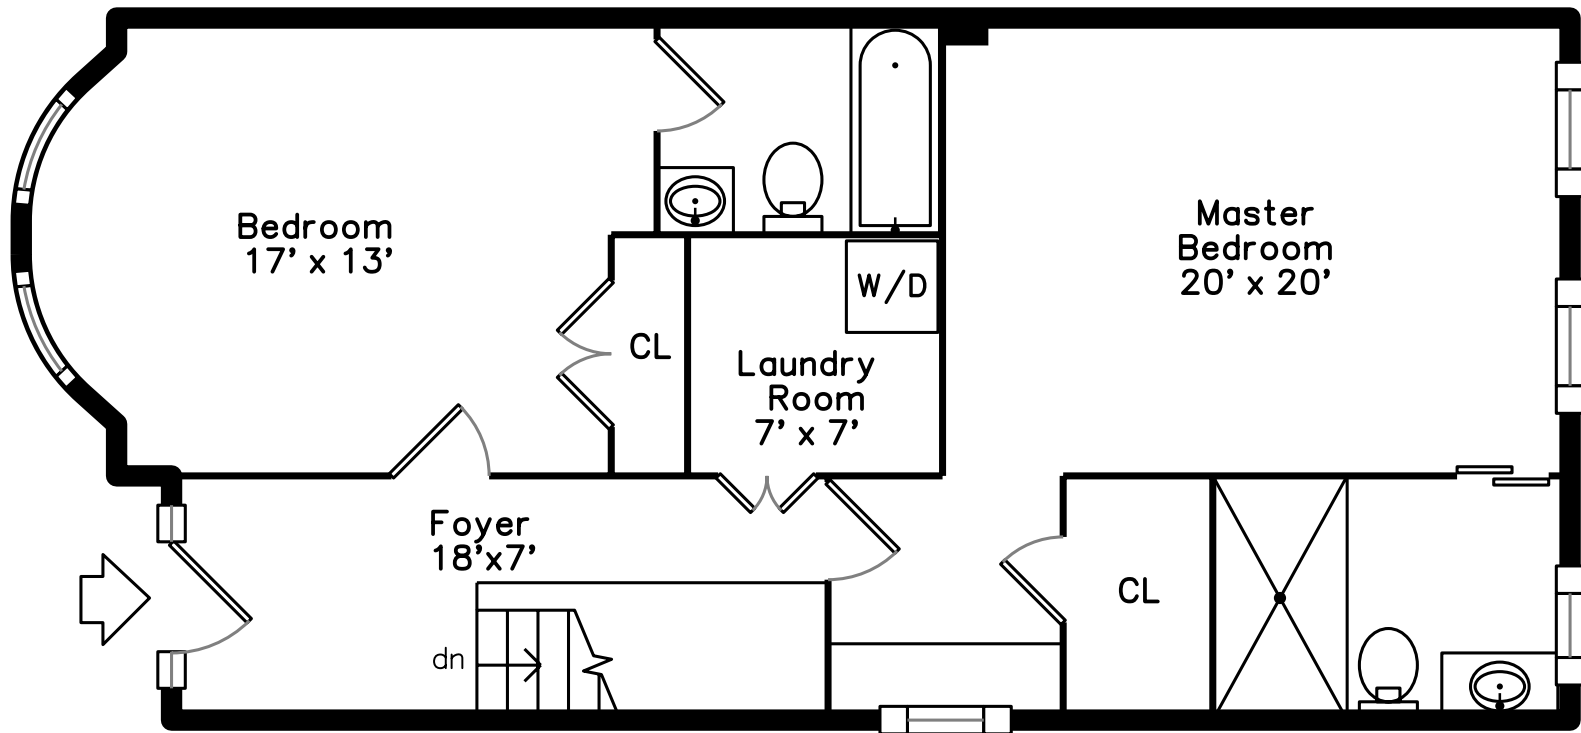

Main

46 Concord Square
Boston, MA 02118

PicturePlan by 

Measurements may not be 100% accurate.
Floor plans are provided for convenience only.
Room sizes are not used to calculate area.

Lower

Main

Lower

Outside

Foyer

Bedroom

Bedroom

Master Bedroom

Master Bedroom

Master Bedroom

Master Bedroom

Bathroom

Bathroom

Bathroom

Living Dining Room

Living Dining Room

Living Dining Room

Living Dining Room

Living Dining Room

Living Dining Room