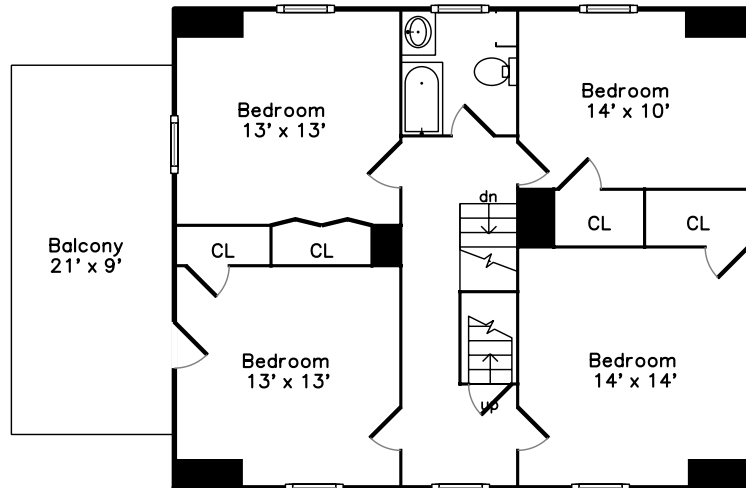

Top

Upper

Main

**294 Edge Hill Road
Milton, MA 02186**

PicturePlan(tm) by Vis-Home(C) 2016
Measurements may not be 100% accurate.
Floor plans are provided for convenience only.
Room sizes are not used to calculate area.

Top

Upper

Main

Outside

Outside

Outside

Outside

Outside

Family Room

Dining Room

Dining Room

Kitchen

Kitchen

Kitchen

Sitting

Sitting

Bathroom

Deck

Deck

Landing

Bedroom

Bedroom

Bedroom

Bedroom