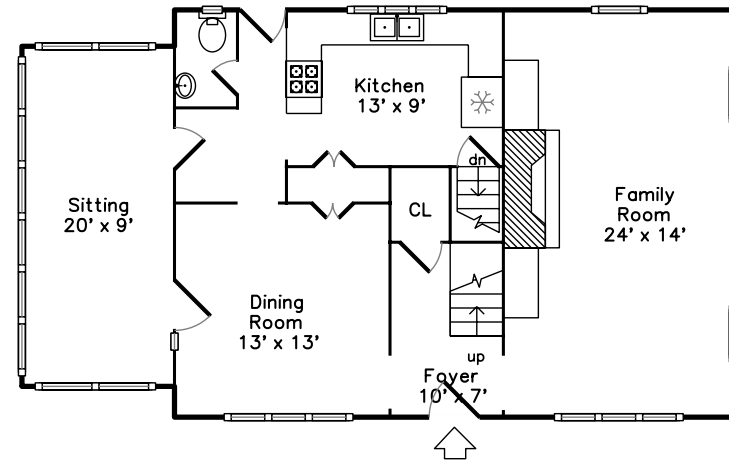

Top

Upper

Main

**294 Edge Hill Road
Milton, MA 02186**

PicturePlan(tm) by Vis-Home(C) 2016
Measurements may not be 100% accurate.
Floor plans are provided for convenience only.
Room sizes are not used to calculate area.

Top

Upper

Main

Outside

Outside

Outside

Outside

Outside

Outside

Outside

Outside

Outside

Outside

Outside

Foyer

Family Room

Family Room

Dining Room

Dining Room

Kitchen

Kitchen

Kitchen

Sitting

Sitting