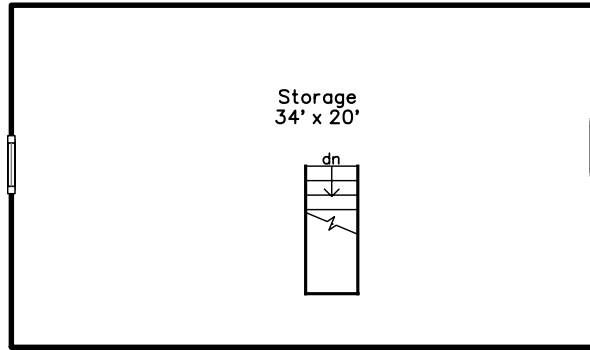

Top

Upper

Main

**294 Edge Hill Road
Milton, MA 02186**

PicturePlan(tm) by Vis-Home(C) 2016
Measurements may not be 100% accurate.
Floor plans are provided for convenience only.
Room sizes are not used to calculate area.