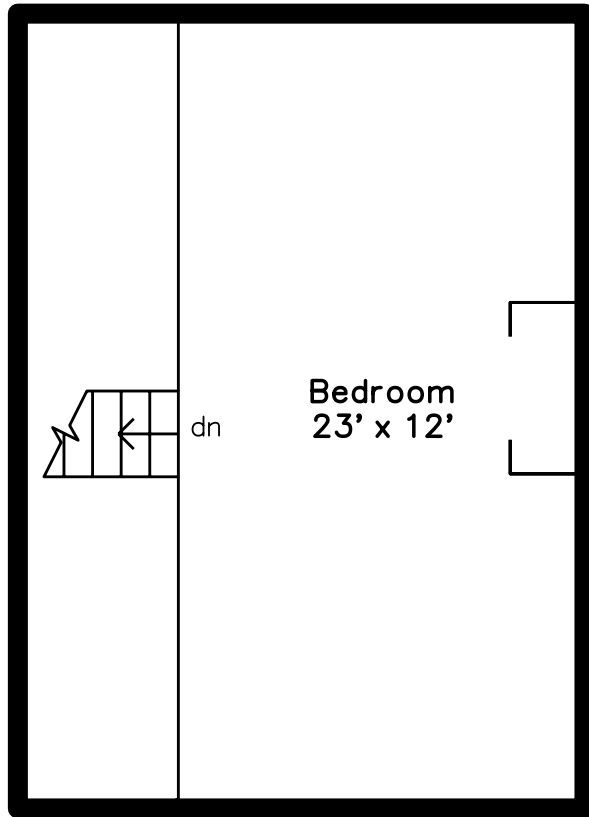

Upper

Main

950 Broadway Street 5
Chelsea, MA 02150

PicturePlan by  vis-home

Measurements may not be 100% accurate.
Floor plans are provided for convenience only.
Room sizes are not used to calculate area.

Upper

Building

Elevator

Elevator

Living Dining Room

Living Dining Room

Living Dining Room

Bedroom View