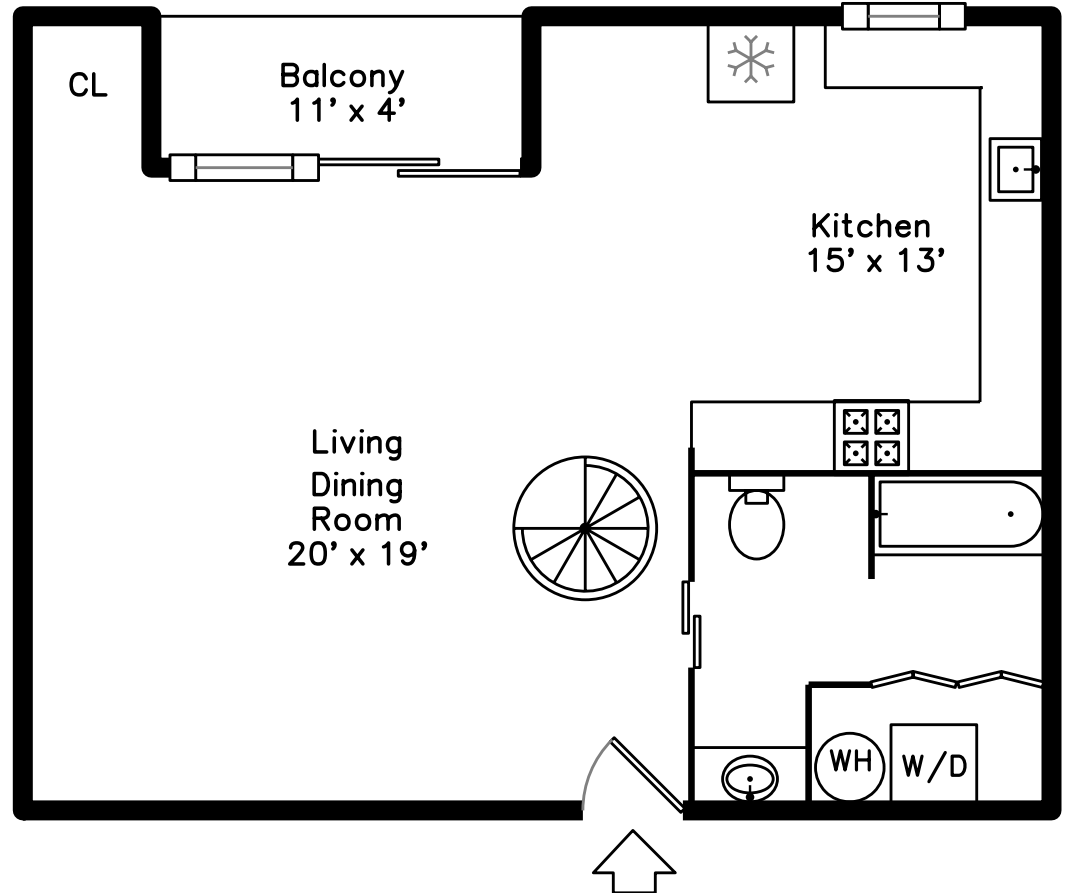

Upper

Main

950 Broadway Street 5
Chelsea, MA 02150

PicturePlan by  vis-home

Measurements may not be 100% accurate.
Floor plans are provided for convenience only.
Room sizes are not used to calculate area.

Upper

Building

Elevator

Elevator

Living Dining Room

Living Dining Room

Living Dining Room

Bedroom View

Living Dining Room

Living Dining Room

Kitchen

Bathroom

Bathroom

Laundry

Balcony

Bedroom View

Bedroom

Bedroom

Roof Deck

Roof Deck

Roof Deck

Roof Deck

Parking

Parking