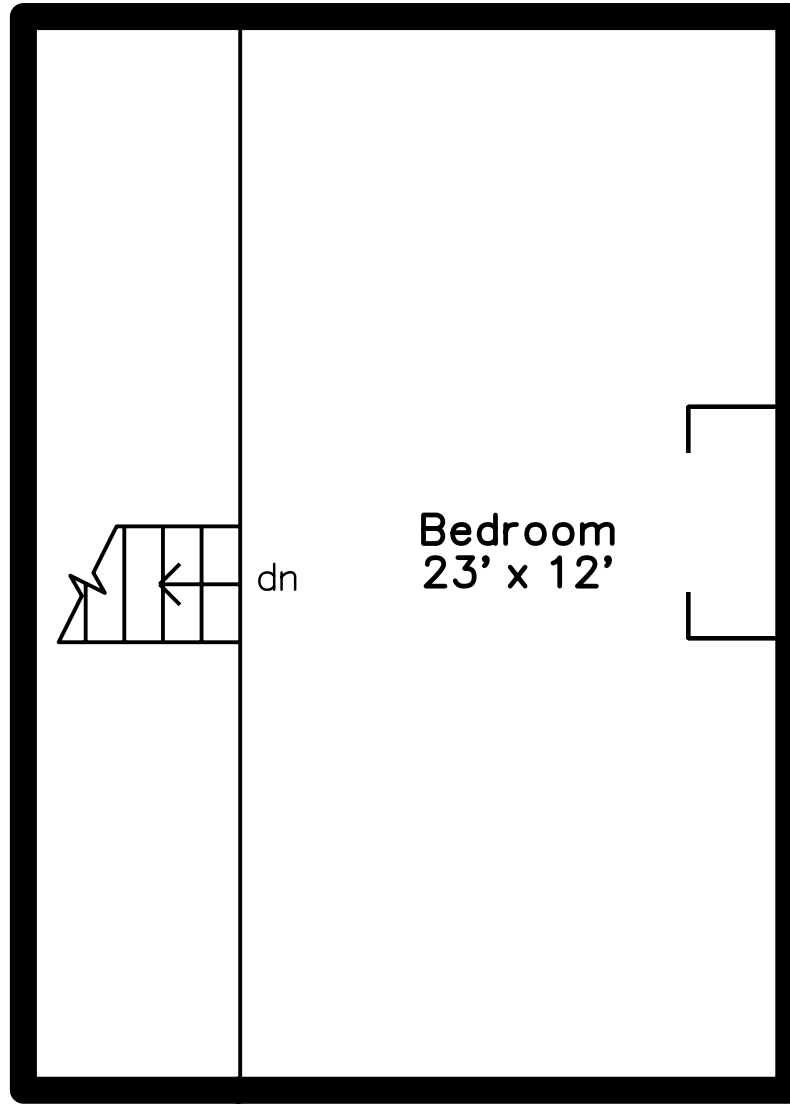

Upper

Main

950 Broadway Street 5
Chelsea, MA 02150

PicturePlan by  vis-home

Measurements may not be 100% accurate.
Floor plans are provided for convenience only.
Room sizes are not used to calculate area.

Upper

Building

Elevator

Elevator

Living Dining Room

Living Dining Room

Living Dining Room

Bedroom View