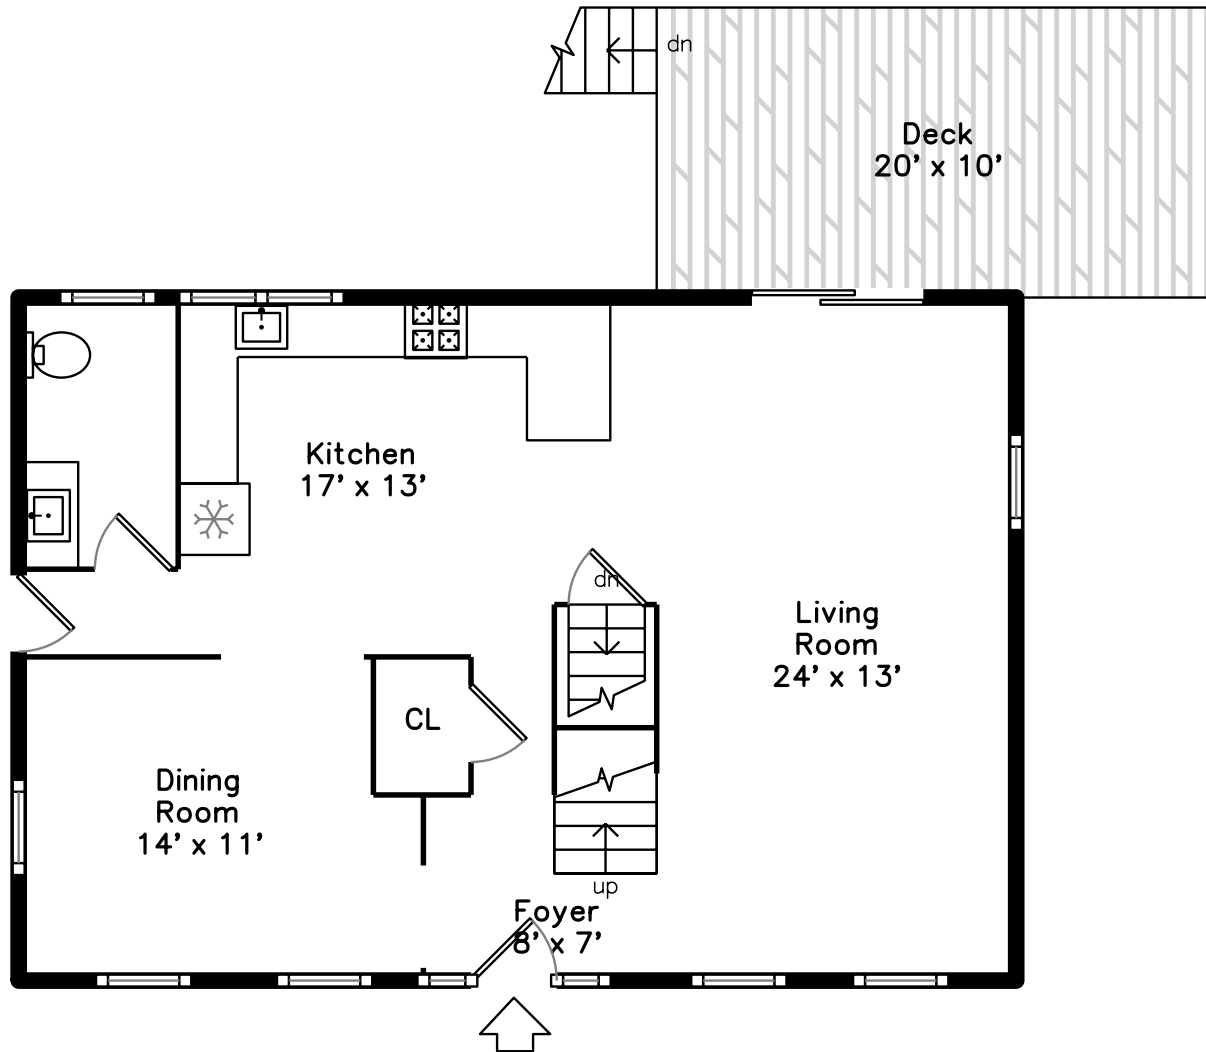

Upper

Basement

Main

10 Lakeside Terrace
Amesbury, MA 01913

PicturePlan by  vis-home

Measurements may not be 100% accurate.
Floor plans are provided for convenience only.
Room sizes are not used to calculate area.

Upper

Main

Basement

Outside

Outside

Outside

Outside

Outside

Outside

Outside

Foyer

Living Room

Living Room

Living Room

Dining Room

Dining Room

Kitchen

Kitchen

Kitchen

05Bath

Deck

Deck

Hall

Master Bedroom