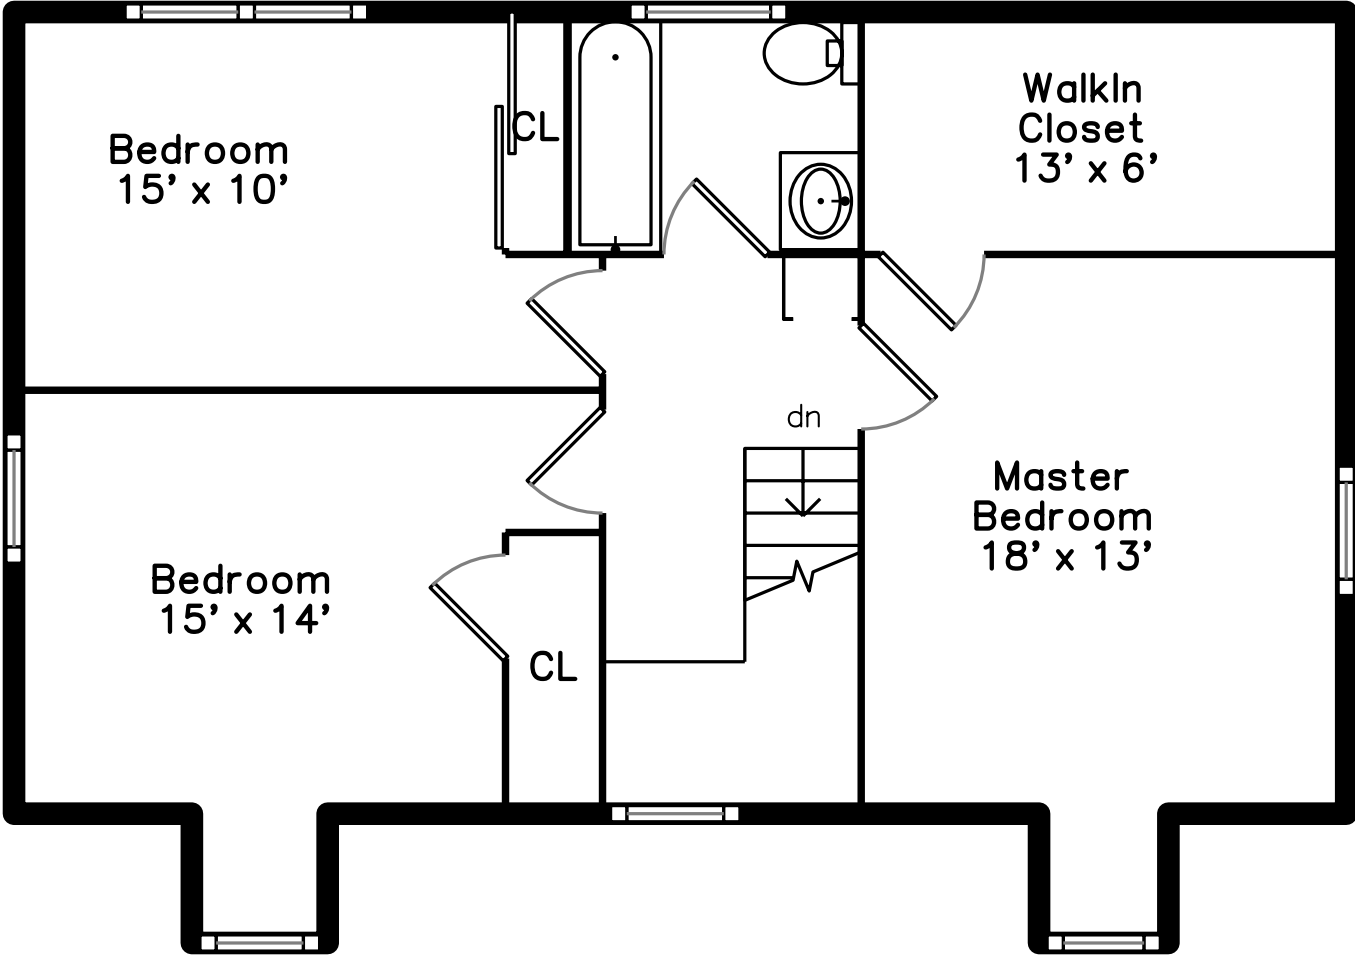

Upper

Basement

Main

10 Lakeside Terrace
Amesbury, MA 01913

PicturePlan by  vis-home

Measurements may not be 100% accurate.
Floor plans are provided for convenience only.
Room sizes are not used to calculate area.

Upper

Main

Basement

Outside

Outside

Outside

Outside

Outside

Outside

Outside

Foyer

Living Room

Living Room

Living Room

Dining Room

Dining Room

Master Bedroom

Bedroom

Bedroom

Bathroom

Recreation Room

Recreation Room

Recreation Room