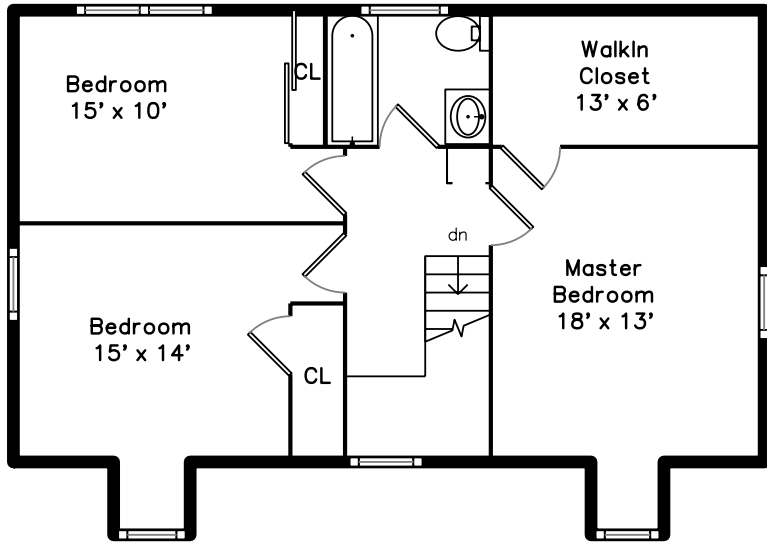

Upper

Basement

Main

10 Lakeside Terrace
Amesbury, MA 01913

PicturePlan by  vis-home

Measurements may not be 100% accurate.
Floor plans are provided for convenience only.
Room sizes are not used to calculate area.

Upper

Main

Basement

Outside

Outside

Outside

Outside

Outside

Kitchen

Kitchen

Kitchen

05Bath

Deck

Deck

Hall

Master Bedroom

Master Bedroom

Bedroom

Bedroom

Bathroom

Recreation Room

Recreation Room

Recreation Room