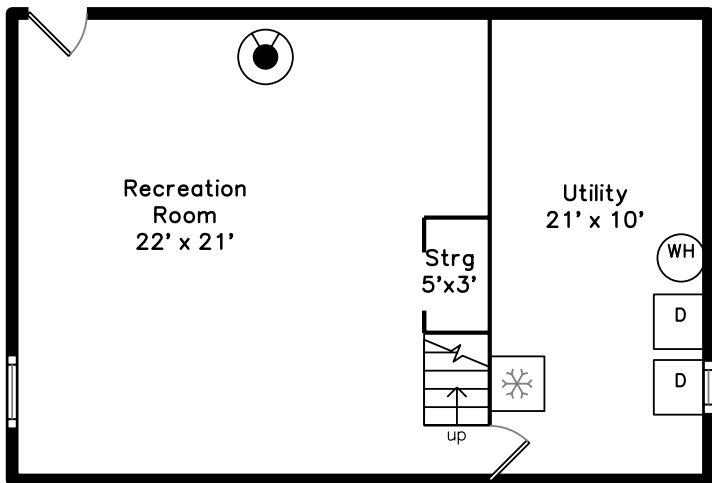

Upper

Basement

Main

10 Lakeside Terrace
Amesbury, MA 01913

PicturePlan by  vis-home

Measurements may not be 100% accurate.
Floor plans are provided for convenience only.
Room sizes are not used to calculate area.