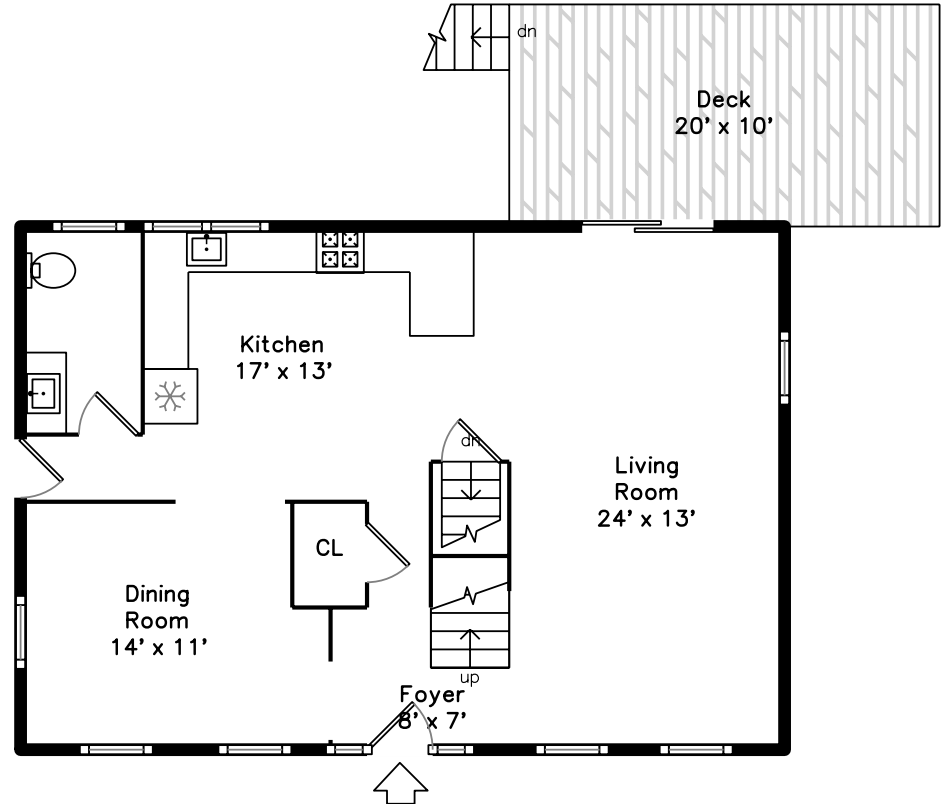

Upper

Basement

Main

10 Lakeside Terrace
Amesbury, MA 01913

PicturePlan by  vis-home

Measurements may not be 100% accurate.
Floor plans are provided for convenience only.
Room sizes are not used to calculate area.

Upper

Main

Basement

Outside

Outside

Outside

Outside

Outside

Outside

Outside

Foyer

Living Room

Living Room

Living Room

Dining Room

Dining Room

Master Bedroom

Bedroom

Bedroom

Bathroom

Recreation Room

Recreation Room

Recreation Room