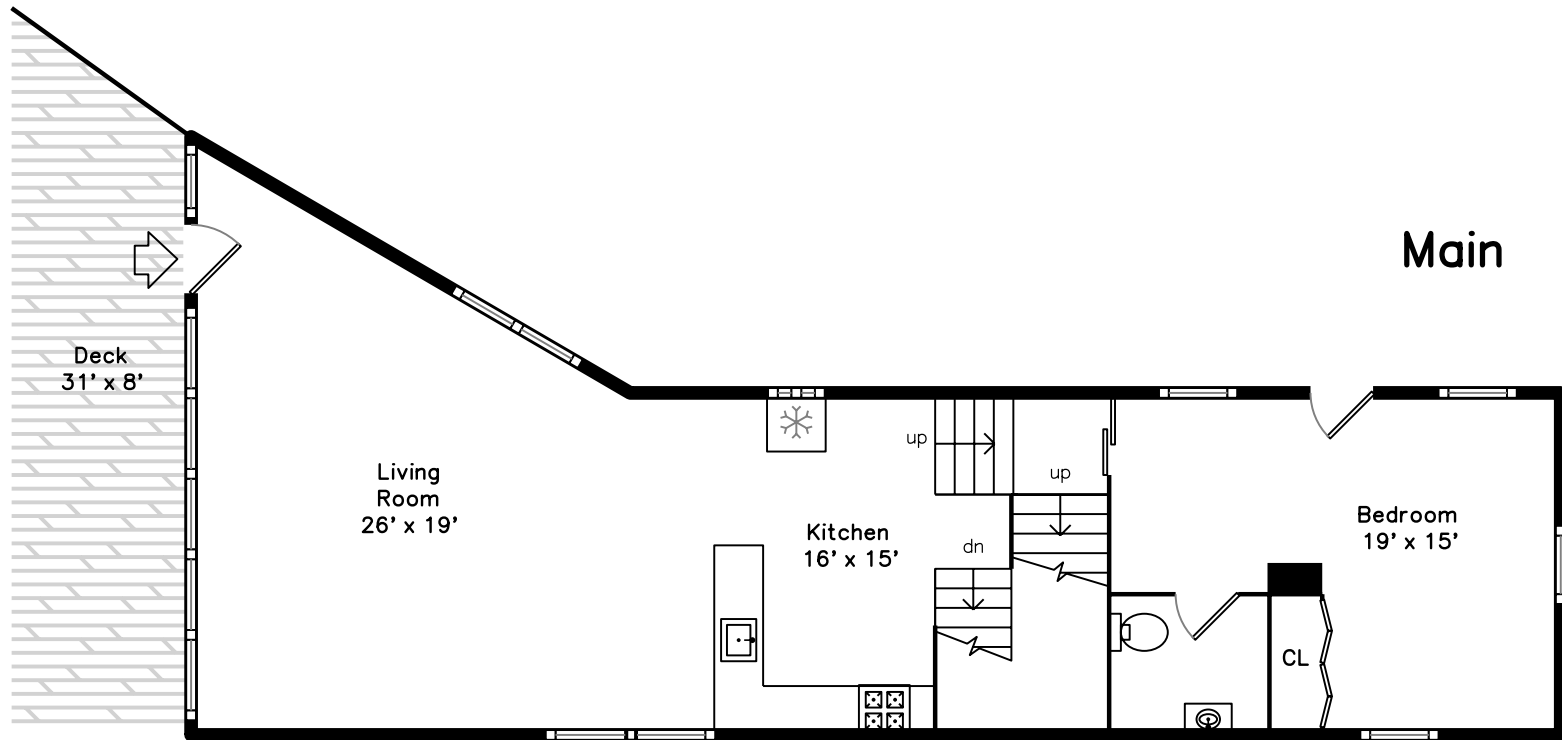

**9 Cottage Street
Lexington, MA 02420**

PicturePlan by  vis-home

Measurements may not be 100% accurate.
Floor plans are provided for convenience only.
Room sizes are not used to calculate area.

Upper

Main

Deck
31' x 8'

Living
Room
26' x 19'

Kitchen
16' x 15'

Bedroom
19' x 15'

CL

Outside

Outside

Outside

Deck

Living Room

Living Room

Kitchen

Kitchen

Kitchen

Kitchen

Bedroom

Bedroom

Bathroom

Hall

Hall

Bedroom

Bedroom

Office

Bathroom