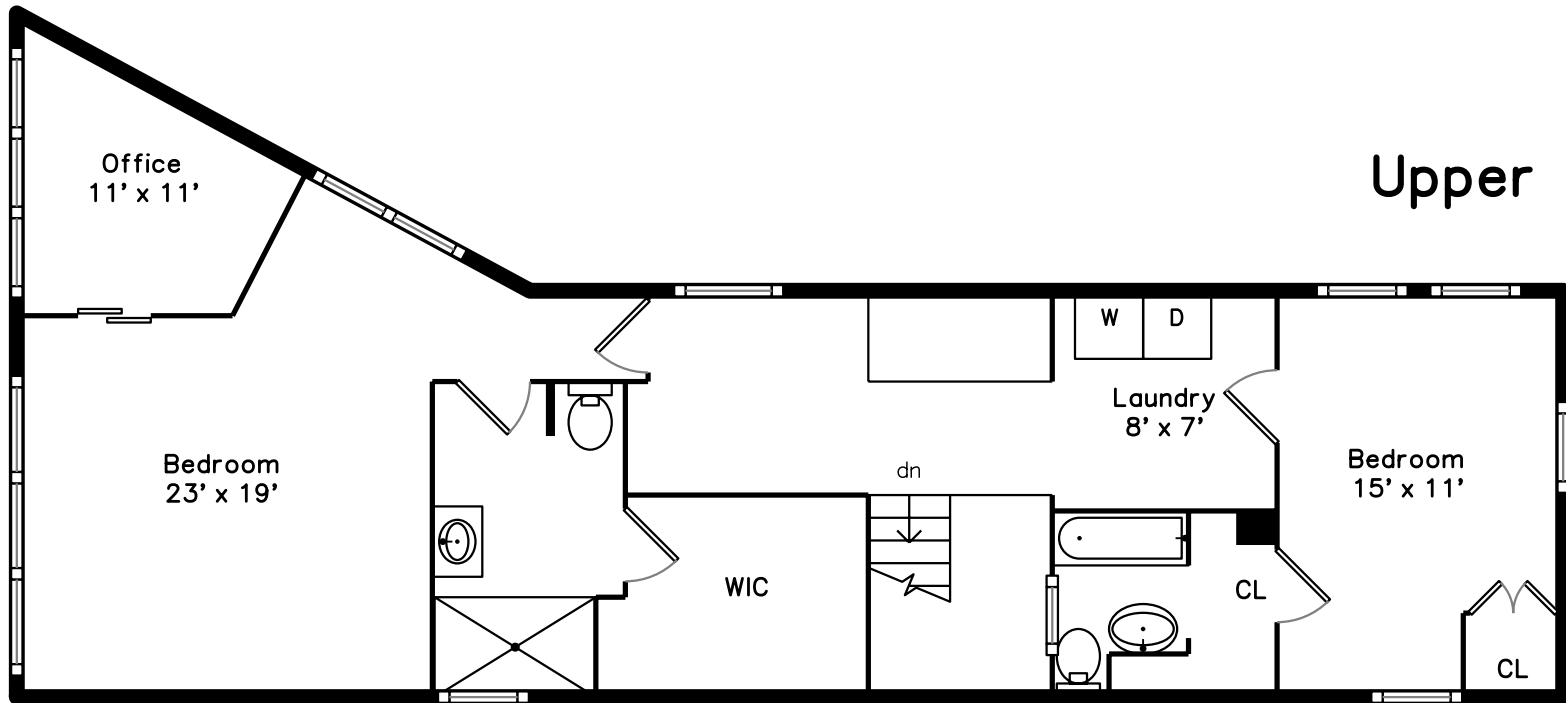

**9 Cottage Street
Lexington, MA 02420**

PicturePlan by  vis-home

Measurements may not be 100% accurate.
Floor plans are provided for convenience only.
Room sizes are not used to calculate area.

Upper

Main

Deck
31' x 8'

Living
Room
26' x 19'

Kitchen
16' x 15'

Bedroom
19' x 15'

CL

Outside

Outside

Outside

Deck

Living Room

Living Room

Kitchen

Kitchen

Kitchen

Kitchen

Bedroom

Bedroom

Bathroom

Hall

Hall

Bedroom

Bedroom

Office

Bathroom