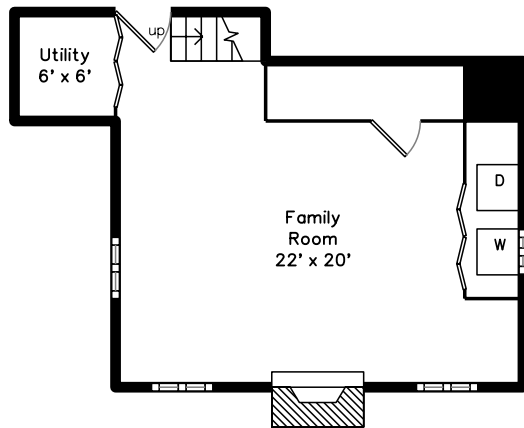

Upper

Main

Basement

**497 Greendale Avenue
Needham, MA 02492**

PicturePlan by  vis-home

Measurements may not be 100% accurate.
Floor plans are provided for convenience only.
Room sizes are not used to calculate area.

Upper

Main

Basement

Outside

Outside

Outside

Outside

Outside