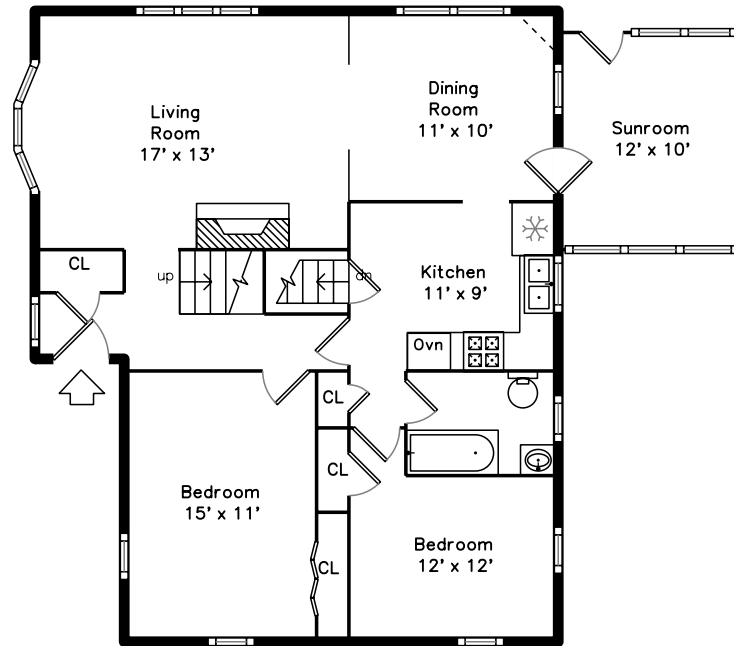

Upper

Main

Basement

**497 Greendale Avenue
Needham, MA 02492**

PicturePlan by  vis-home

Measurements may not be 100% accurate.
Floor plans are provided for convenience only.
Room sizes are not used to calculate area.

Upper

Main

Basement

Outside

Outside

Outside

Outside

Outside

Living Room

Living Room

Living Room

Living Room

Dining Room

Dining Room

Dining Room

Dining Room

Bathroom

Family Room

Family Room

Family Room