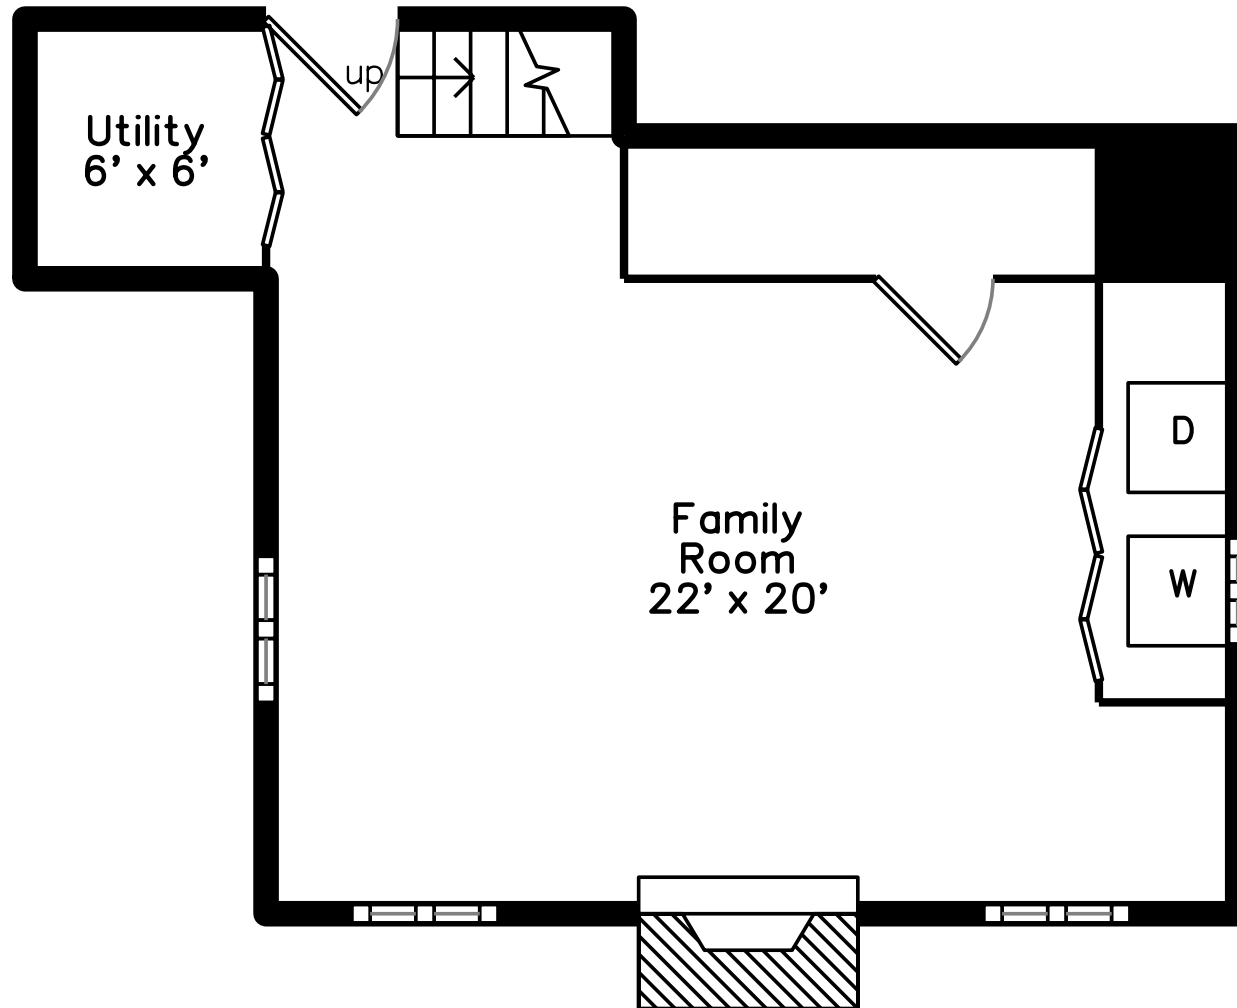

Upper

Main

Basement

**497 Greendale Avenue
Needham, MA 02492**

PicturePlan by  vis-home

Measurements may not be 100% accurate.
Floor plans are provided for convenience only.
Room sizes are not used to calculate area.

Upper

Main

Basement

Outside

Outside

Outside

Outside

Outside

Living Room

Living Room

Living Room

Living Room

Dining Room

Dining Room

Dining Room

Dining Room

Bathroom

Family Room

Family Room

Family Room