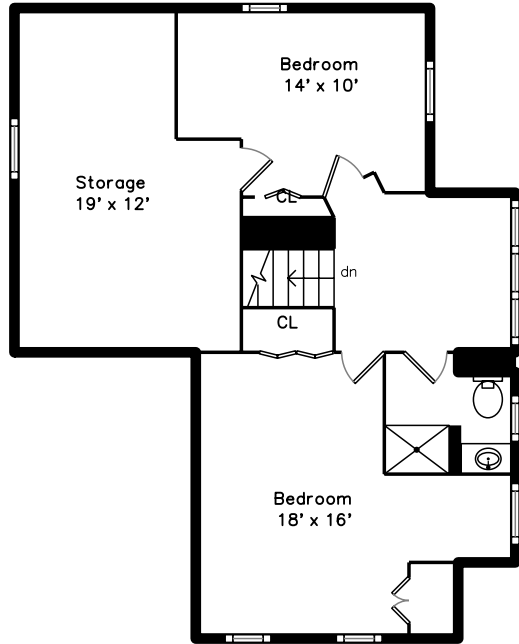

Upper

Main

Basement

**497 Greendale Avenue
Needham, MA 02492**

PicturePlan by  vis-home

Measurements may not be 100% accurate.
Floor plans are provided for convenience only.
Room sizes are not used to calculate area.

Upper

Main

Basement

Outside

Outside

Outside

Outside

Outside

Living Room

Living Room

Living Room

Living Room

Dining Room

Dining Room

Dining Room

Dining Room

Bathroom

Family Room

Family Room

Family Room