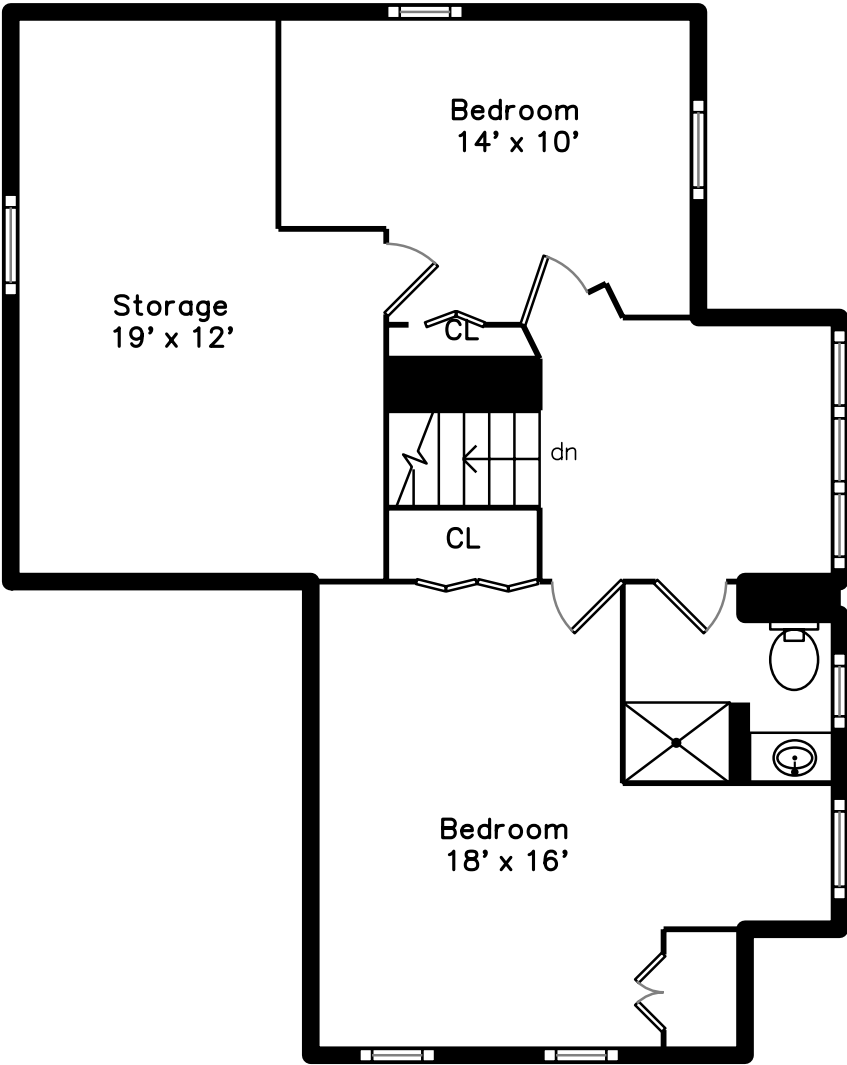

Upper

Main

Basement

**497 Greendale Avenue
Needham, MA 02492**

PicturePlan by  vis-home

Measurements may not be 100% accurate.
Floor plans are provided for convenience only.
Room sizes are not used to calculate area.

Upper

Main

Basement

Outside

Outside

Outside

Outside

Outside

Living Room

Living Room

Living Room

Living Room

Dining Room

Dining Room

Dining Room

Dining Room

Bathroom

Family Room

Family Room

Family Room