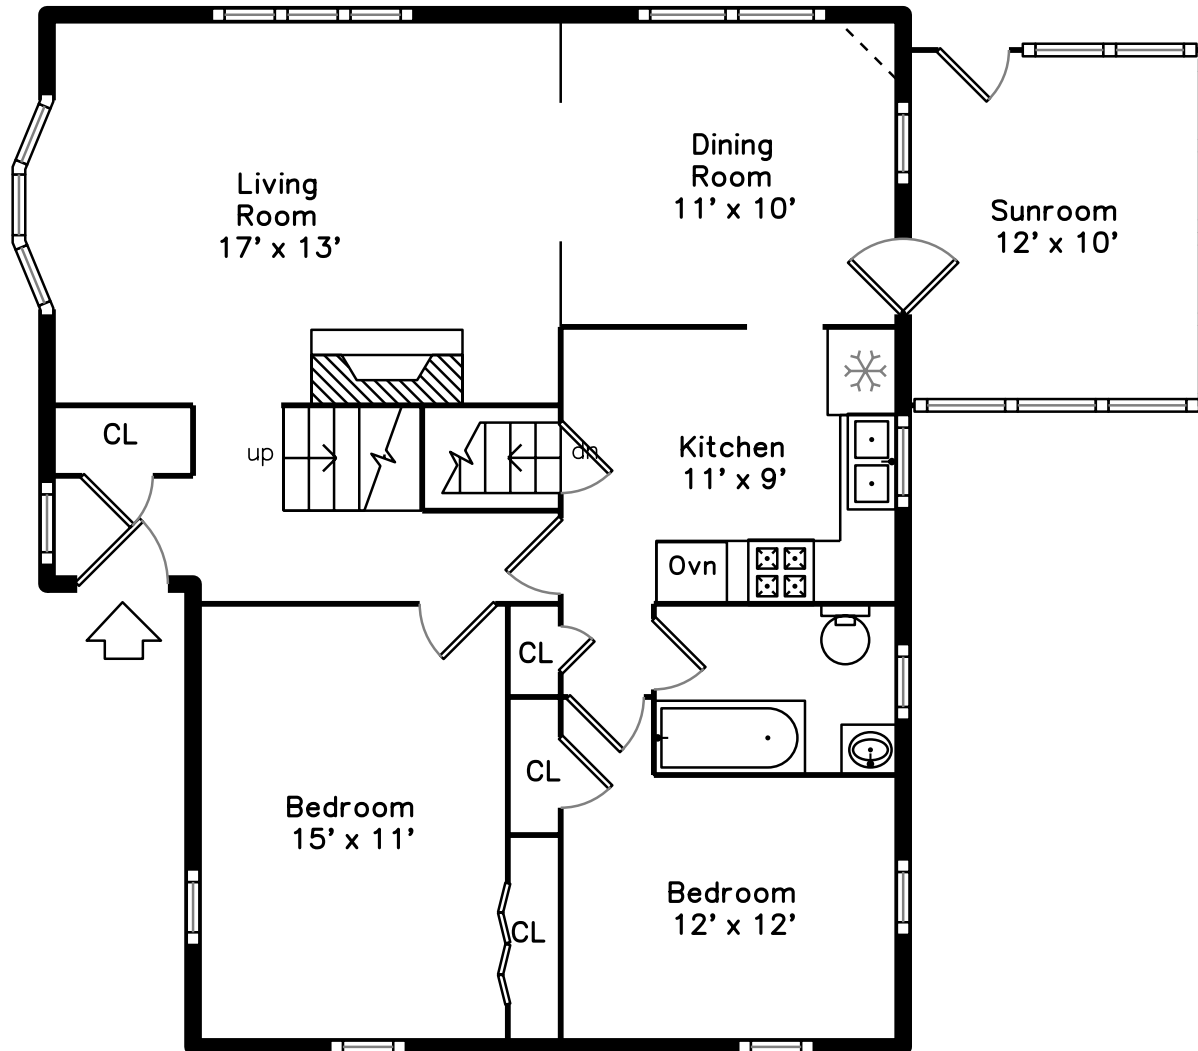

Upper

Main

Basement

**497 Greendale Avenue
Needham, MA 02492**

PicturePlan by  vis-home

Measurements may not be 100% accurate.
Floor plans are provided for convenience only.
Room sizes are not used to calculate area.

Upper

Main

Basement

Outside

Outside

Outside

Outside

Outside

Living Room

Living Room

Living Room

Living Room

Dining Room

Dining Room

Dining Room

Dining Room

Bathroom

Family Room

Family Room

Family Room