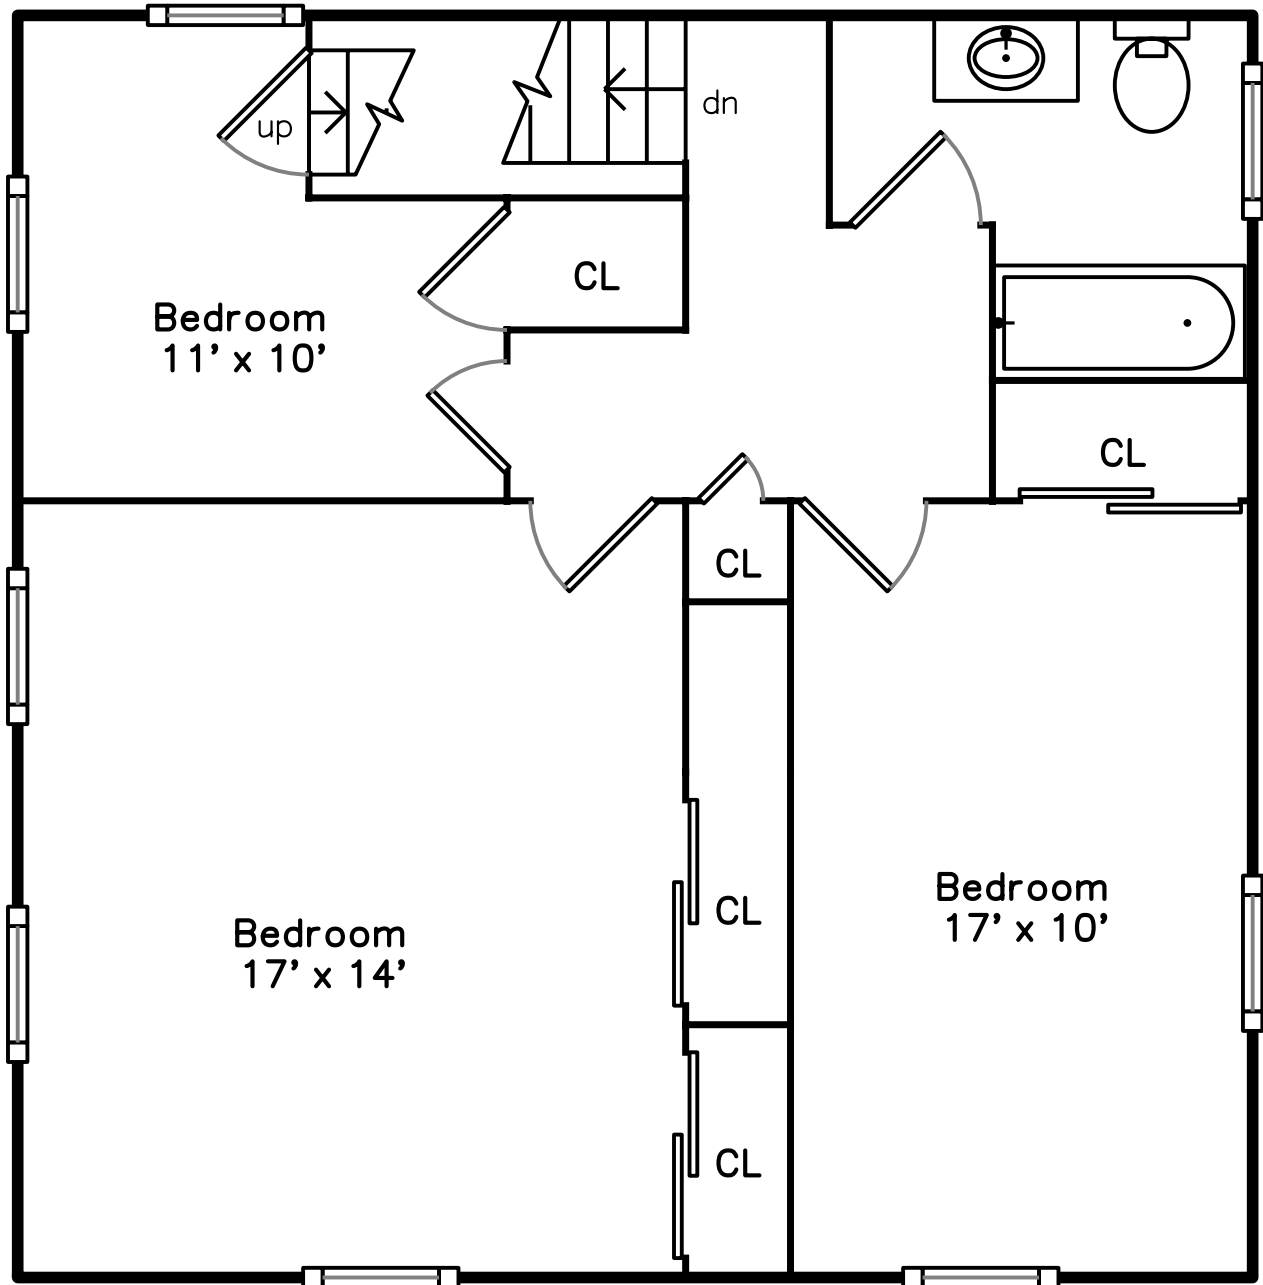

Upper

Main

Basement

**33 Mayfield Road
Belmont, MA 02478**

PicturePlan(tm) by Vis-Home(C) 2016
Measurements may not be 100% accurate.
Floor plans are provided for convenience only.
Room sizes are not used to calculate area.

Upper

Main

Basement

Outside

Outside

Outside

Outside

Living Room

Living Room

Living Room

Dining Room

Dining Room

Kitchen

Kitchen

Kitchen

Family Room

Family Room

Powder Room

Bedroom

Bedroom

Bedroom

Bedroom

Bedroom

Bathroom