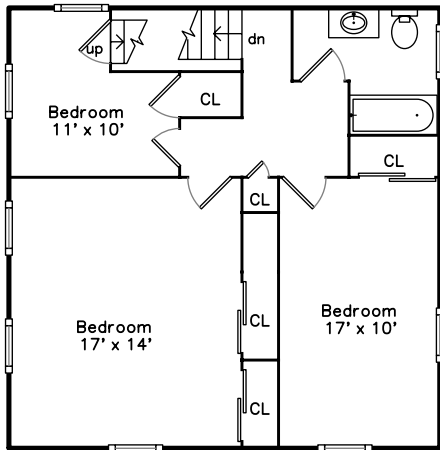

Upper

Main

Basement

**33 Mayfield Road
Belmont, MA 02478**

PicturePlan(tm) by Vis-Home(C) 2016
Measurements may not be 100% accurate.
Floor plans are provided for convenience only.
Room sizes are not used to calculate area.

Upper

Main

Basement

Outside

Outside

Outside

Outside

Living Room

Living Room

Living Room

Dining Room

Dining Room

Kitchen

Kitchen

Kitchen

Family Room

Family Room

Powder Room

Bedroom

Bedroom

Bedroom

Bedroom

Bedroom

Bathroom