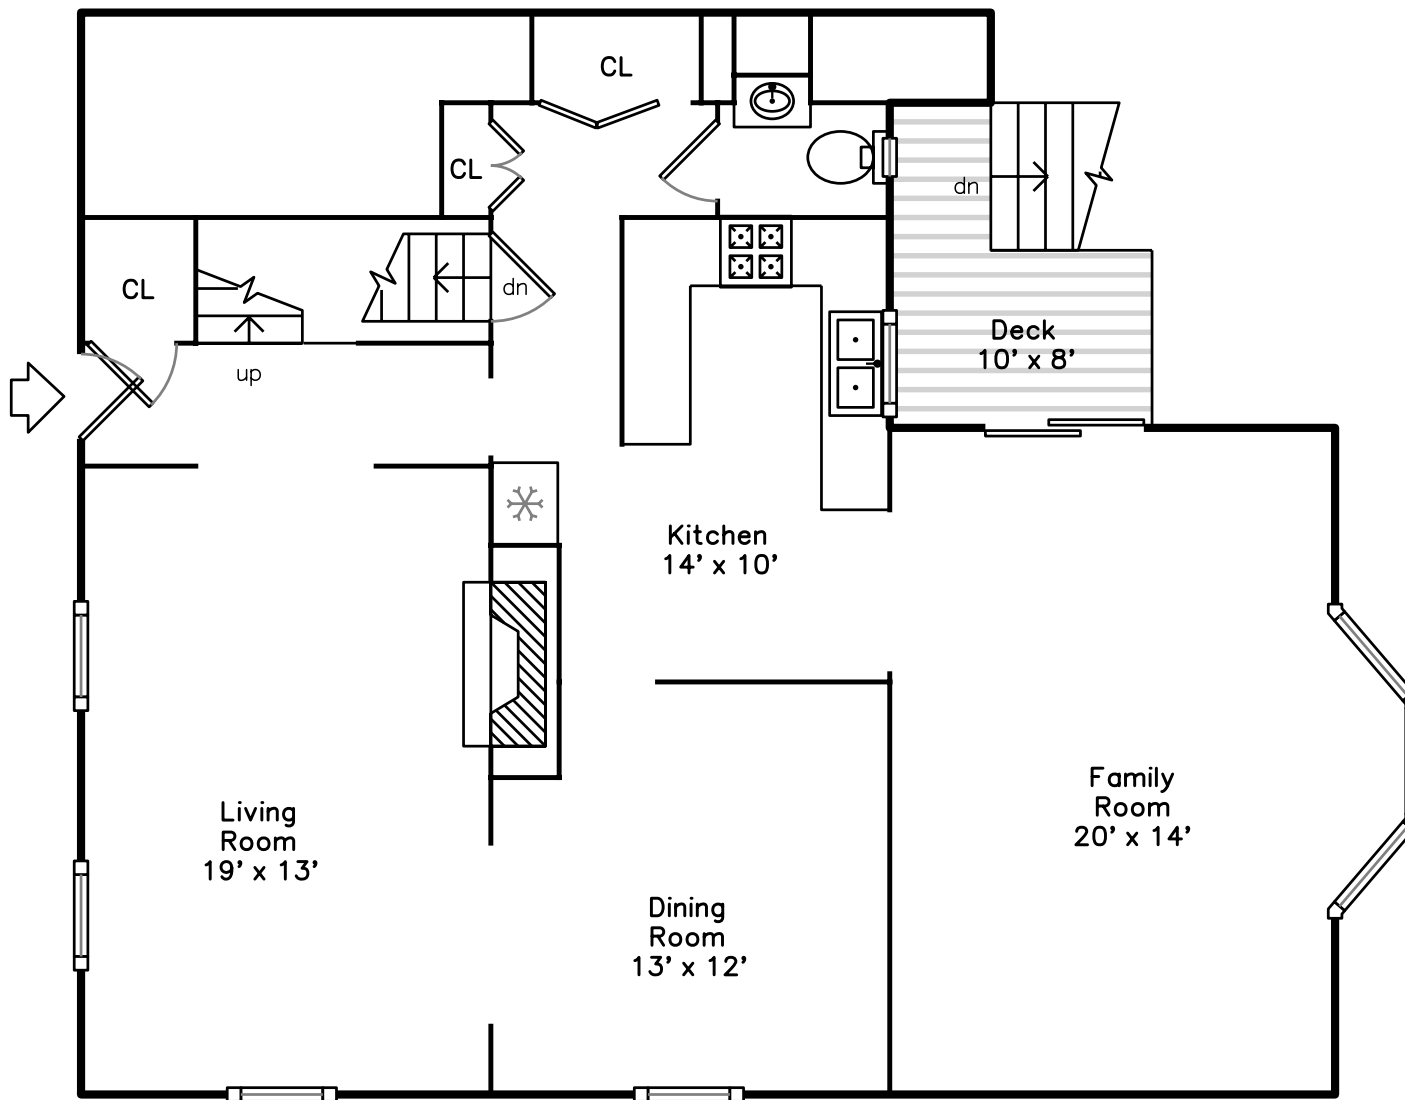

Upper

Main

Basement

**33 Mayfield Road
Belmont, MA 02478**

PicturePlan(tm) by Vis-Home(C) 2016
Measurements may not be 100% accurate.
Floor plans are provided for convenience only.
Room sizes are not used to calculate area.

Upper

Main

Basement

Outside

Outside

Outside

Outside

Living Room

Living Room

Living Room

Dining Room

Dining Room

Kitchen

Kitchen

Kitchen

Family Room

Family Room

Powder Room

Bedroom

Bedroom

Bedroom

Bedroom

Bedroom

Bathroom