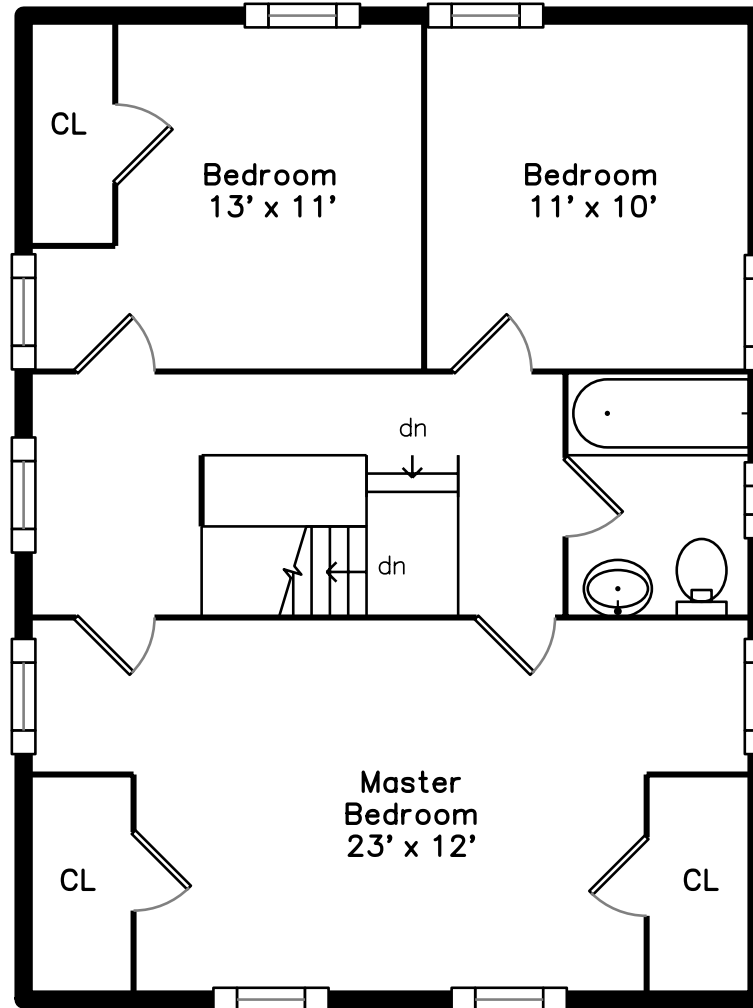

# Lower

# Main

17 Warwick Road  
Watertown, MA 02472

PicturePlan by  vis-home

Measurements may not be 100% accurate.  
Floor plans are provided for convenience only.  
Room sizes are not used to calculate area.

# Upper