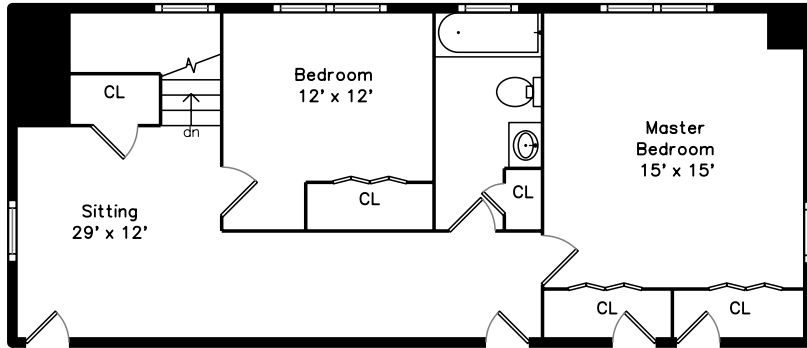

## Upper

57-59 Webster Street  
Arlington, MA 02474

PicturePlan by  vis-home

Measurements may not be 100% accurate.  
Floor plans are provided for convenience only.  
Room sizes are not used to calculate area.

# Main

Outside

Kitchen

Kitchen

Kitchen

Living Room

Living Room

Living Room

Dining Room

Dining Room

Office

Bathroom

Bedroom

Bedroom

Living Room

Master Bedroom