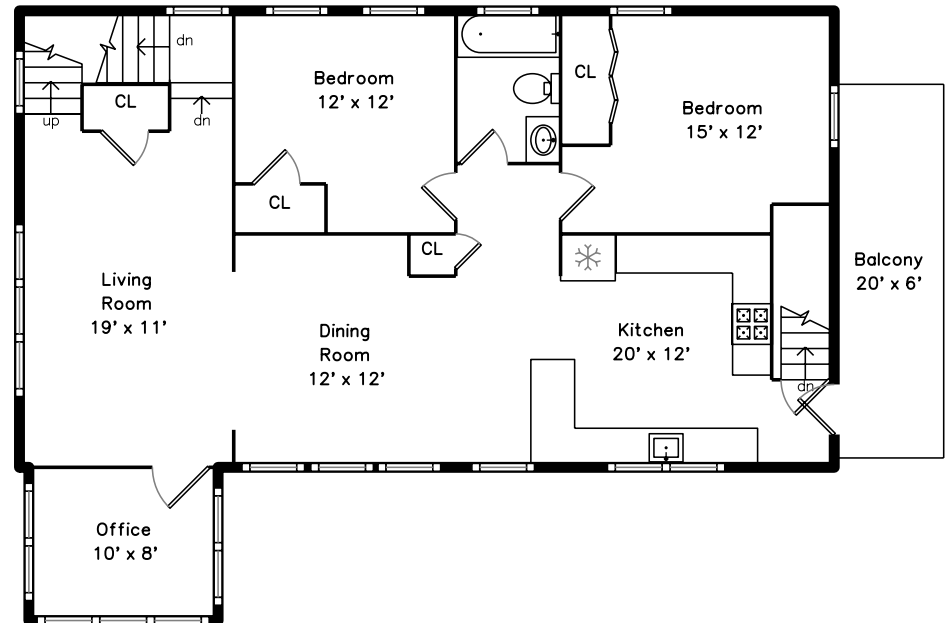

Upper

57-59 Webster Street
Arlington, MA 02474

PicturePlan by vis-home

Measurements may not be 100% accurate.
Floor plans are provided for convenience only.
Room sizes are not used to calculate area.

Main