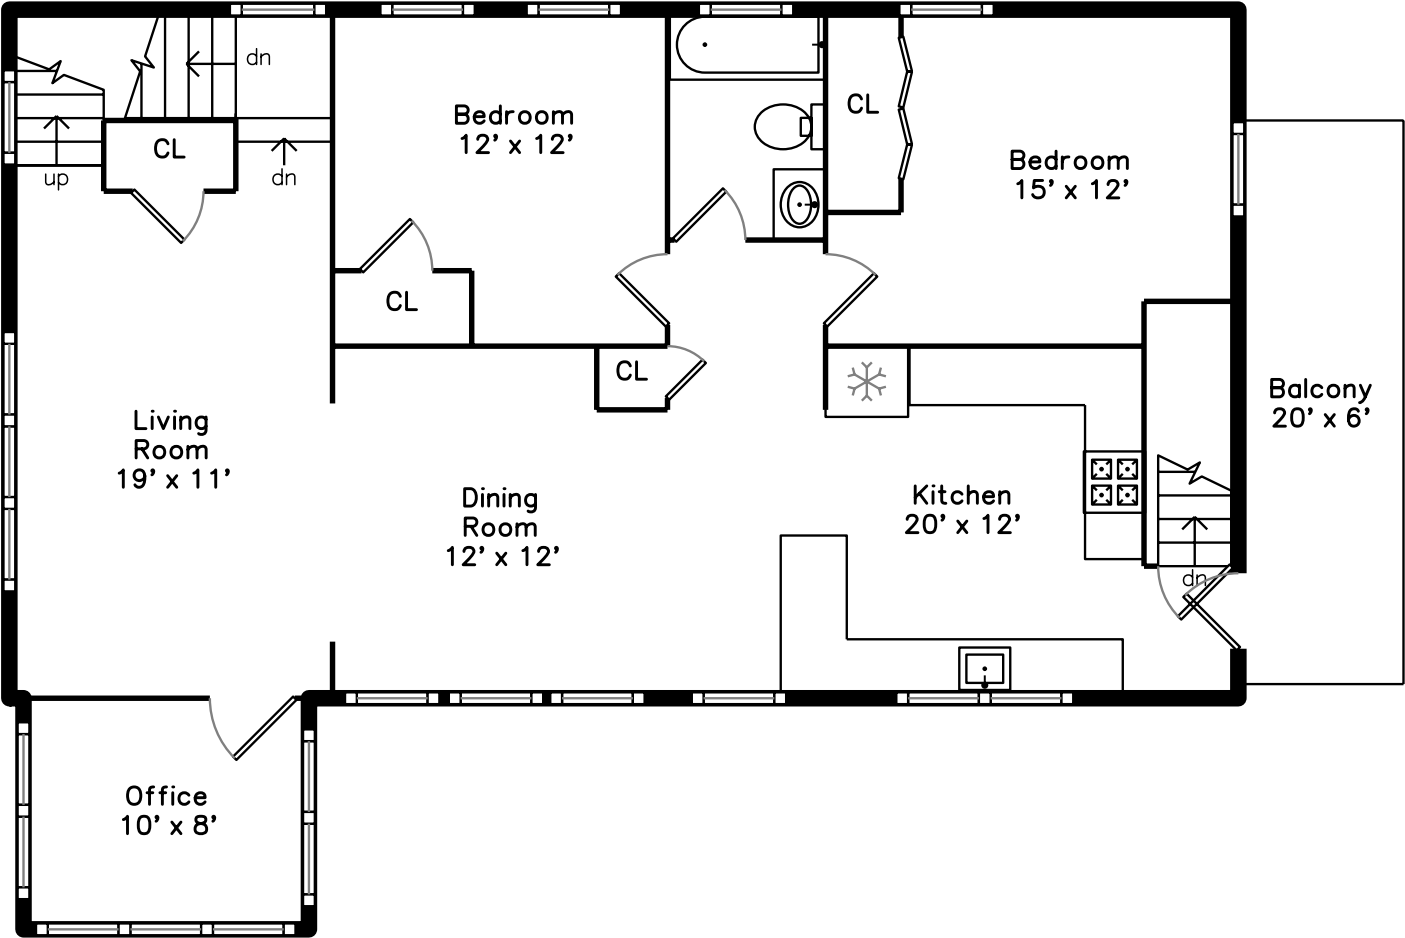

## Upper

57-59 Webster Street  
Arlington, MA 02474

PicturePlan by  vis-home

Measurements may not be 100% accurate.  
Floor plans are provided for convenience only.  
Room sizes are not used to calculate area.

# Main

Outside

Kitchen

Kitchen

Kitchen

Living Room

Living Room

Living Room

Dining Room

Dining Room

Office

Bathroom

Bedroom

Bedroom

Living Room

Master Bedroom

Master Bedroom

Bathroom

Sitting

Sitting

Balcony

Outside

Outside

Outside