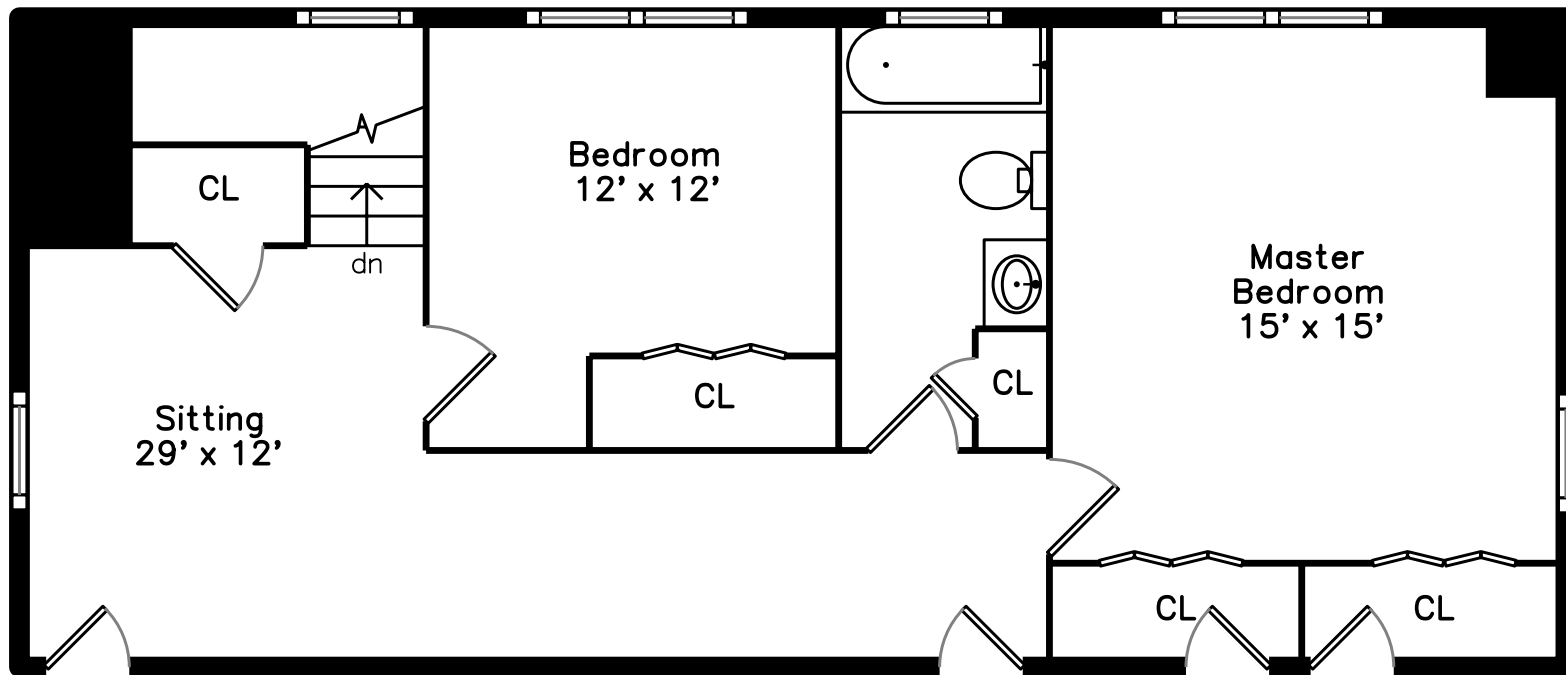

## Upper

57-59 Webster Street  
Arlington, MA 02474

PicturePlan by  vis-home

Measurements may not be 100% accurate.  
Floor plans are provided for convenience only.  
Room sizes are not used to calculate area.

# Main

Outside

Kitchen

Kitchen

Kitchen

Living Room

Living Room

Living Room

Dining Room

Dining Room

Office

Bathroom

Bedroom

Bedroom

Living Room

Master Bedroom

Master Bedroom

Bathroom

Sitting

Sitting

Balcony

Outside

Outside

Outside