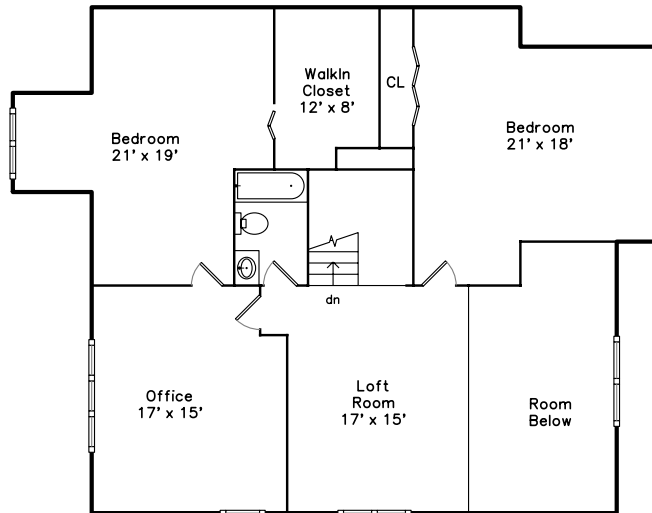

Upper

**53 Baldwin Road #103
Billerica, MA 01821**

PicturePlan(tm) by Vis-Home(C) 2016
Measurements may not be 100% accurate.
Floor plans are provided for convenience only.
Room sizes are not used to calculate area.

Main

Upper

Main

Outside

Outside

Outside

Outside

Outside

Deck

Deck

Bedroom

Bedroom

Bedroom

Bedroom

Office

Office

Loft Room

Loft Room

Loft Room

Bathroom