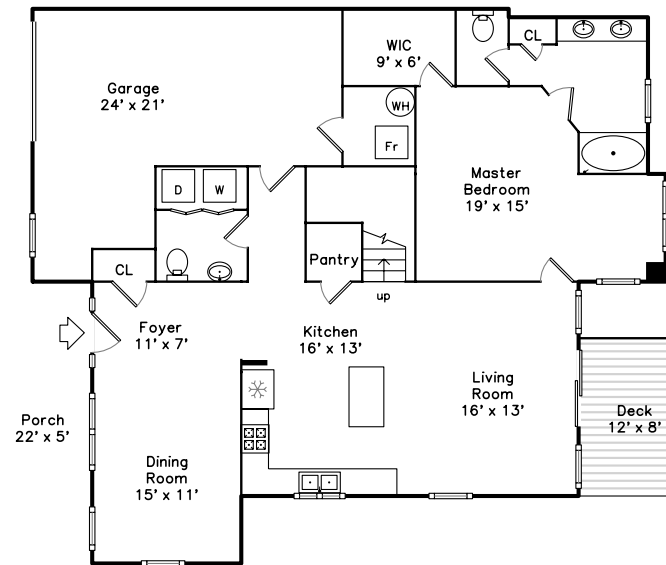

Upper

**53 Baldwin Road #103
Billerica, MA 01821**

PicturePlan(tm) by Vis-Home(C) 2016
Measurements may not be 100% accurate.
Floor plans are provided for convenience only.
Room sizes are not used to calculate area.

Main

Upper

Main

Outside

Outside

Outside

Outside

Outside

Outside

Outside

Living Room

Living Room

Dining Room

Dining Room

Kitchen

Kitchen

Deck

Deck

Bedroom

Bedroom

Bedroom

Bedroom

Office

Office