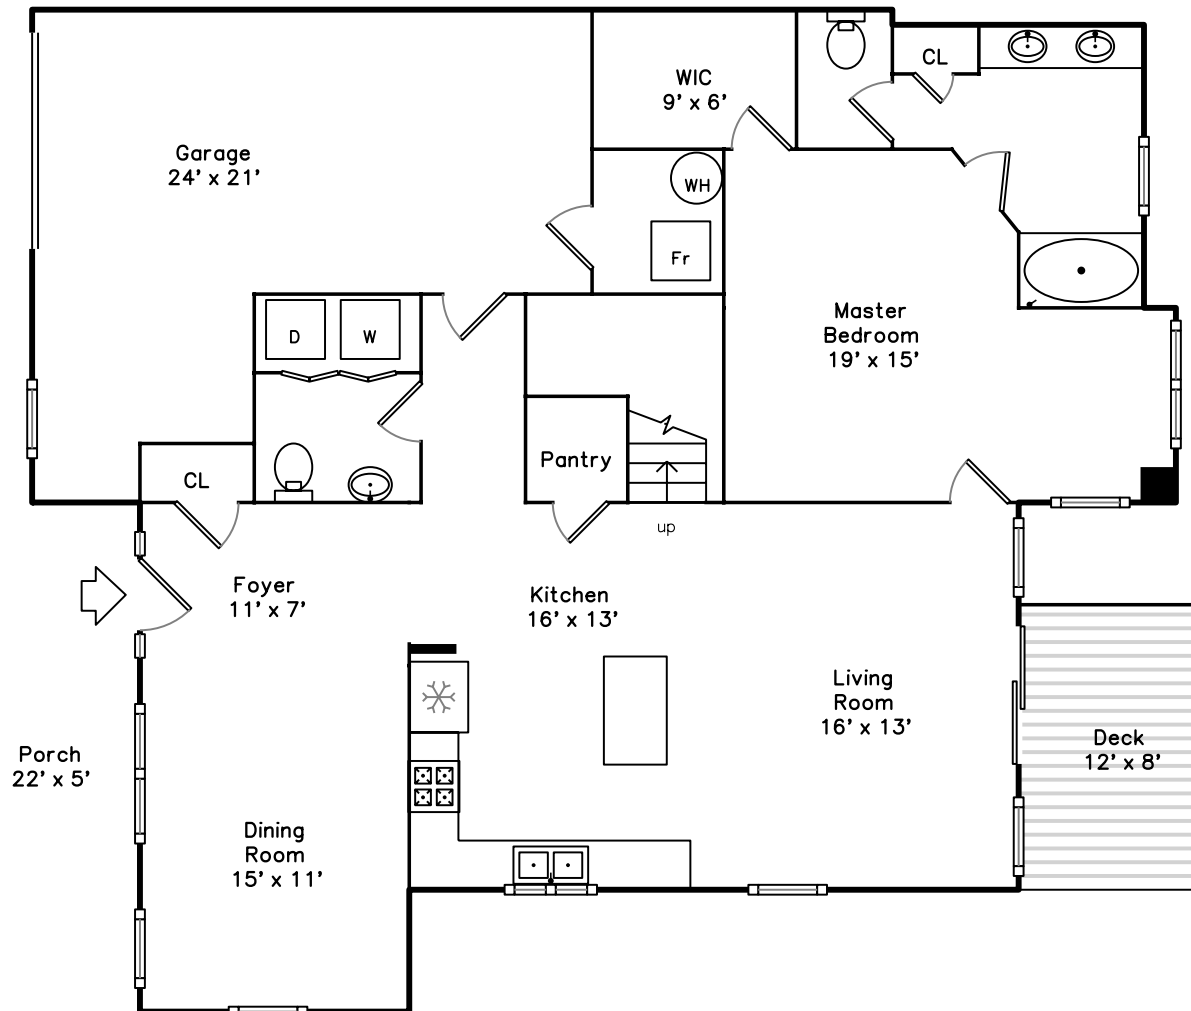

Upper

**53 Baldwin Road #103
Billerica, MA 01821**

PicturePlan(tm) by Vis-Home(C) 2016
Measurements may not be 100% accurate.
Floor plans are provided for convenience only.
Room sizes are not used to calculate area.

Main

Upper

Main

Outside

Outside

Outside

Outside

Outside

Outside

Outside

Living Room

Living Room

Dining Room

Dining Room

Kitchen

Kitchen

Deck

Deck

Bedroom

Bedroom

Bedroom

Bedroom

Office

Office