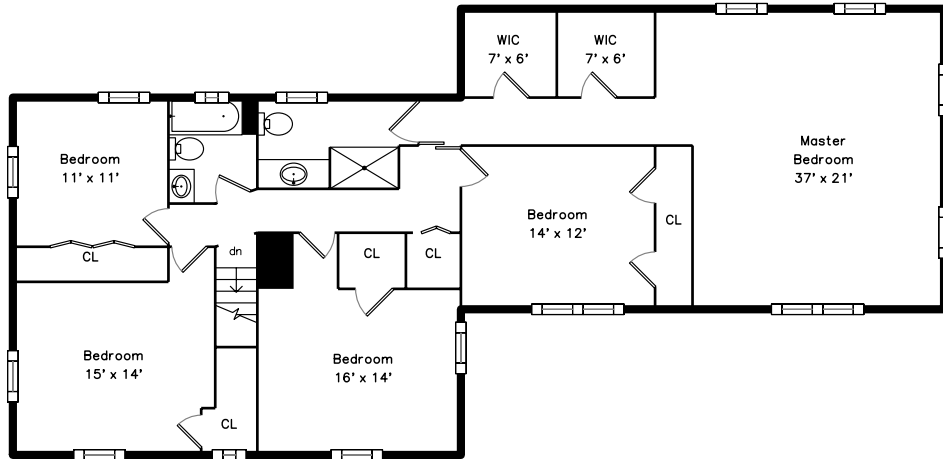

Upper

Basement

Main

230 Walnut Street
Reading, MA 01867

PicturePlan by  vis-home

Measurements may not be 100% accurate.
Floor plans are provided for convenience only.
Room sizes are not used to calculate area.

Upper

Main

Basement

Outside

Outside

Outside

Outside

Outside

Living Room

Living Room

Living Room

Dining Room

Dining Room

Dining Room

Dining Room

Dining Room

Laundry

Deck

Deck

Bedroom

Bedroom

Bedroom

Bedroom

Bedroom