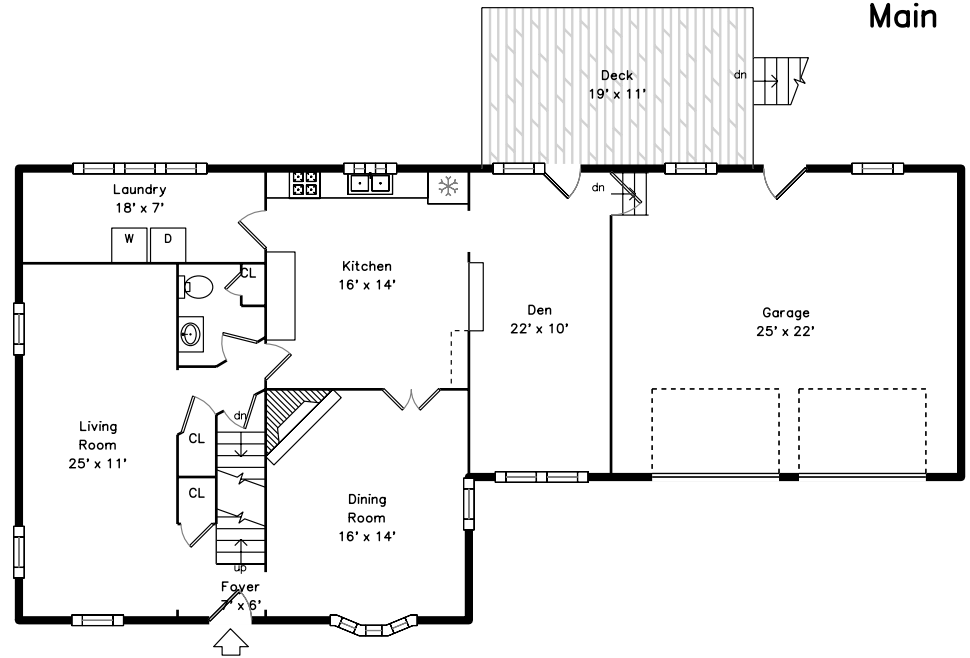

Upper

Basement

Main

230 Walnut Street
Reading, MA 01867

PicturePlan by  vis-home

Measurements may not be 100% accurate.
Floor plans are provided for convenience only.
Room sizes are not used to calculate area.

Upper

Main

Basement

Outside

Outside

Outside

Outside

Outside

Outside

Outside

Outside

Outside

Outside

Outside

Foyer

Living Room

Living Room

Living Room

Living Room

Dining Room

Dining Room

Dining Room

Dining Room

Dining Room