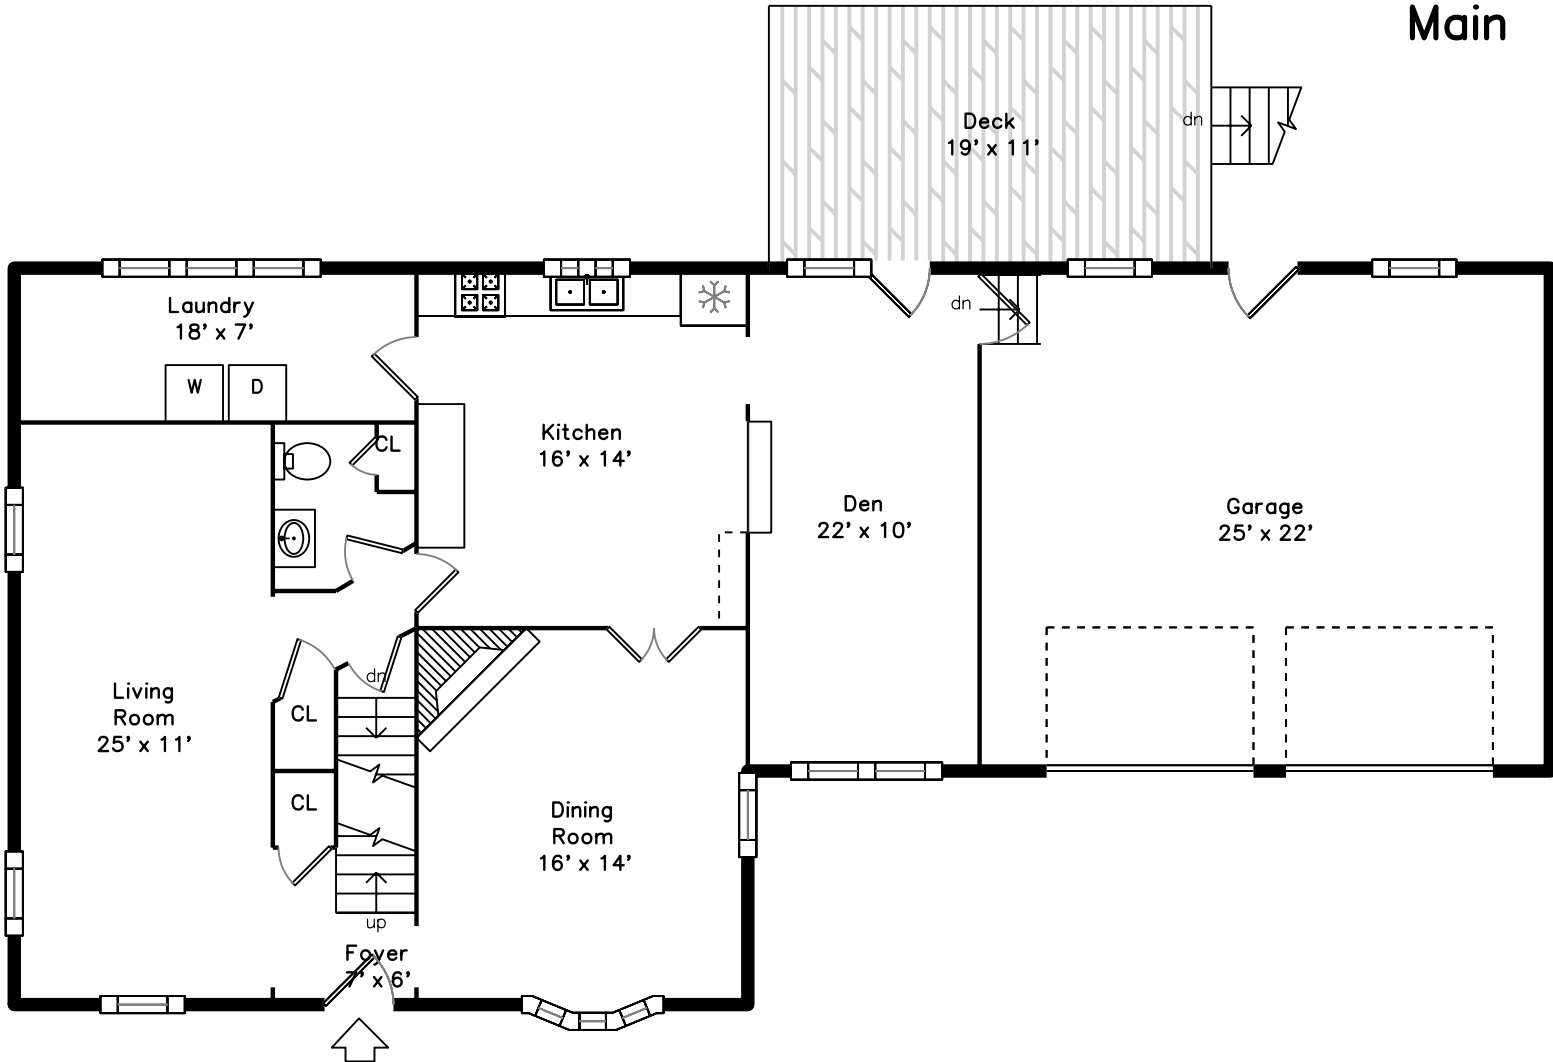

Upper

Basement

Main

230 Walnut Street
Reading, MA 01867

PicturePlan by  vis-home

Measurements may not be 100% accurate.
Floor plans are provided for convenience only.
Room sizes are not used to calculate area.

Upper

Main

Basement

Outside

Outside

Outside

Outside

Outside

Outside

Outside

Outside

Outside

Outside

Outside

Foyer

Living Room

Living Room

Living Room

Living Room

Dining Room

Dining Room

Dining Room

Dining Room

Dining Room